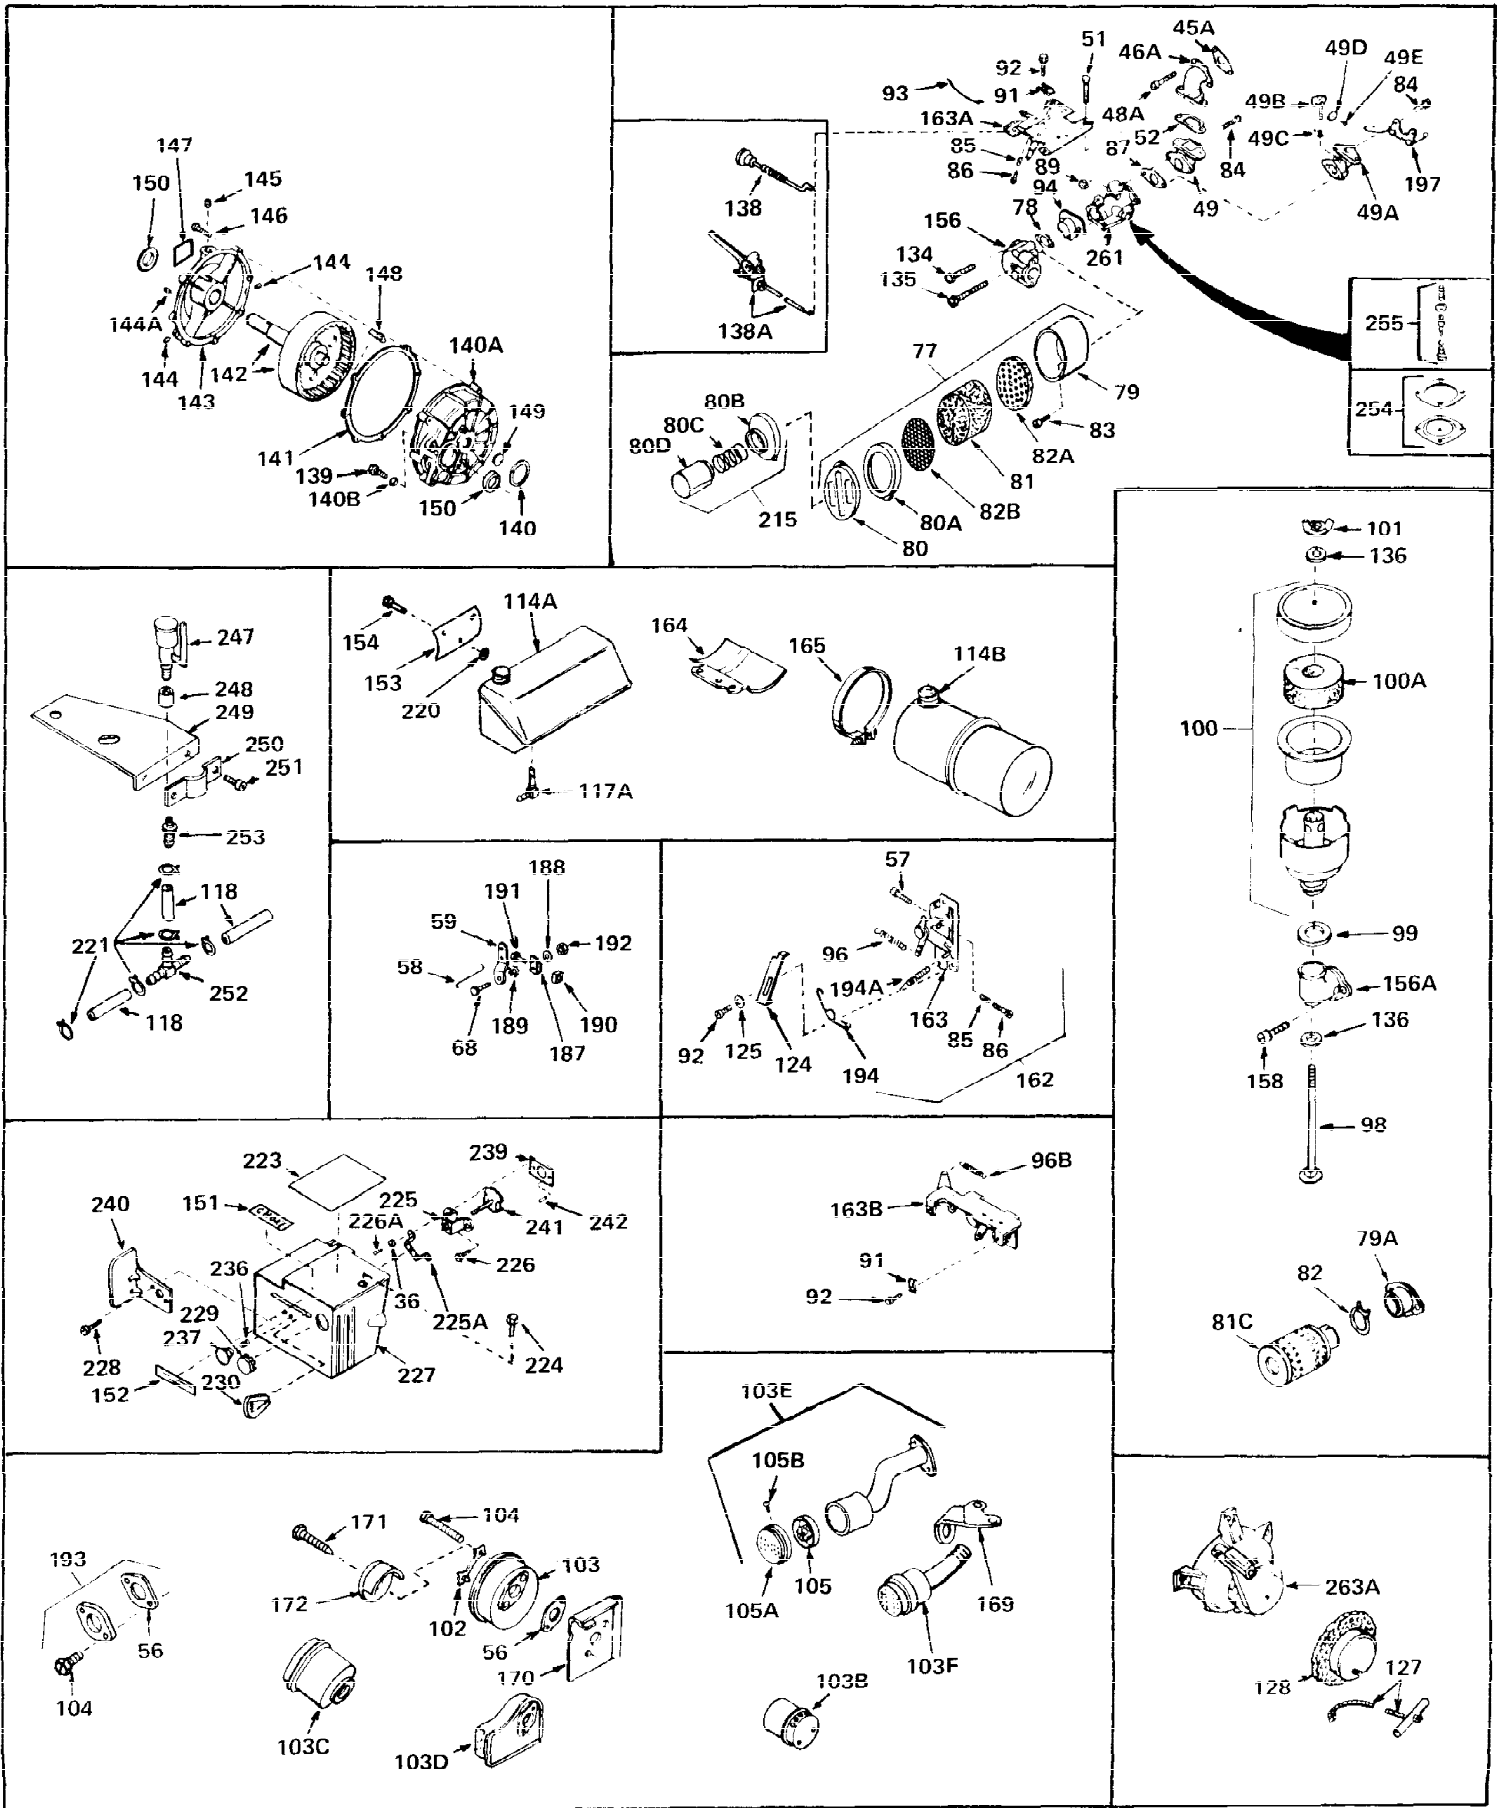

Ref #	Part Number	Qty	Description
36	8269	0	Washer
45A	30188	0	Gasket, Intake pipe
48A	650451	0	Screw
51	650454	0	Screw, Fil. flex hd. 1/4-20 x 3/4
57	28942	0	Screw
57	30091	0	Screw, Hex slotted washer hd., 8-32 x 1/2
57	30200	0	Screw
59	31510	0	Lever, Governor
68	650548	0	Screw, Hex washer hd., 8-32 x 5/16
77	31545	0	Cleaner Assy., Air
78	27272	0	Gasket, Air cleaner
80C	450150	0	Spring, Pre-cleaner
80D	450124	0	Bag, Pre-cleaner
82A	29962	0	Screen, Air cleaner
83	650163	0	Screw, Fil. hd. Sems, 10-32 x 7/8
83	650399	0	Screw, Phil. fil. hd. Sems, 10-32 x 5/8
83	650709	0	Screw
83	28820	0	Screw
84	30564	0	Screw
84	6201	0	Screw
84	6202	0	Screw
84	650551	0	Screw, Hex hd. cap, 1/4-28 x 1-1/4
85	28564	0	Spring, Compression
85	31342	0	Spring, Compression
85	32924	0	Spring, Compression
86	29500	0	Screw, Fil. hd. mach., Sems, 8-32 x 3/4
86	650549	0	Screw
86	650688	0	Screw, Hex hd., 10-32 x 1-5/16" (Drilled
87	26756	0	Gasket, Carburetor
89	29752	0	Nut
91	27793	0	Clip, Conduit
92	28942	0	Screw
101	9577	0	Nut, Wing, 10-24
102	30083	0	Plate, Locking
103F	33288	0	Muffler
104	27182	0	Screw, Hex hd. cap, 1/4-20 x 3-3/8
104	650253	0	Screw, Hex hd. cap, 1/4-20 x 2-1/4
104	650327	0	Screw, Fil slotted hd. Sems, 114-20 x 2-1/2
104	650493	0	Screw, Hex hd. Sems, 1/4-20 x 1-3/4
104	650561	0	Screw
104	650599	0	Screw, Hex hd. cap, Sems, 1/4-20 x 1-1/2
104	650795	0	Screw, Hex hd. cap, Sems, 1/4-20 x 2-5/16
105A	33172	0	Cover, Muffler
105	33171	0	Screen, Muffler
105B	650578	0	Screw
117A	28584	0	Strainer & Elbow
118	29774	0	Line, Fuel (Braided 8.25")
118	30705	0	Line, Fuel (Braided 16")
118	30962	0	Line, Fuel (Braided 32")
134	650163	0	Screw, Fil. hd. Sems, 10-32 x 7/8
135	650520	0	Screw
135	650544	0	Screw, Pan flex hd., 10-24 x 7/8
136	27183	0	Washer, Fiber
136	31905	0	Washer, Paper
138	30985	0	Control, Throttle