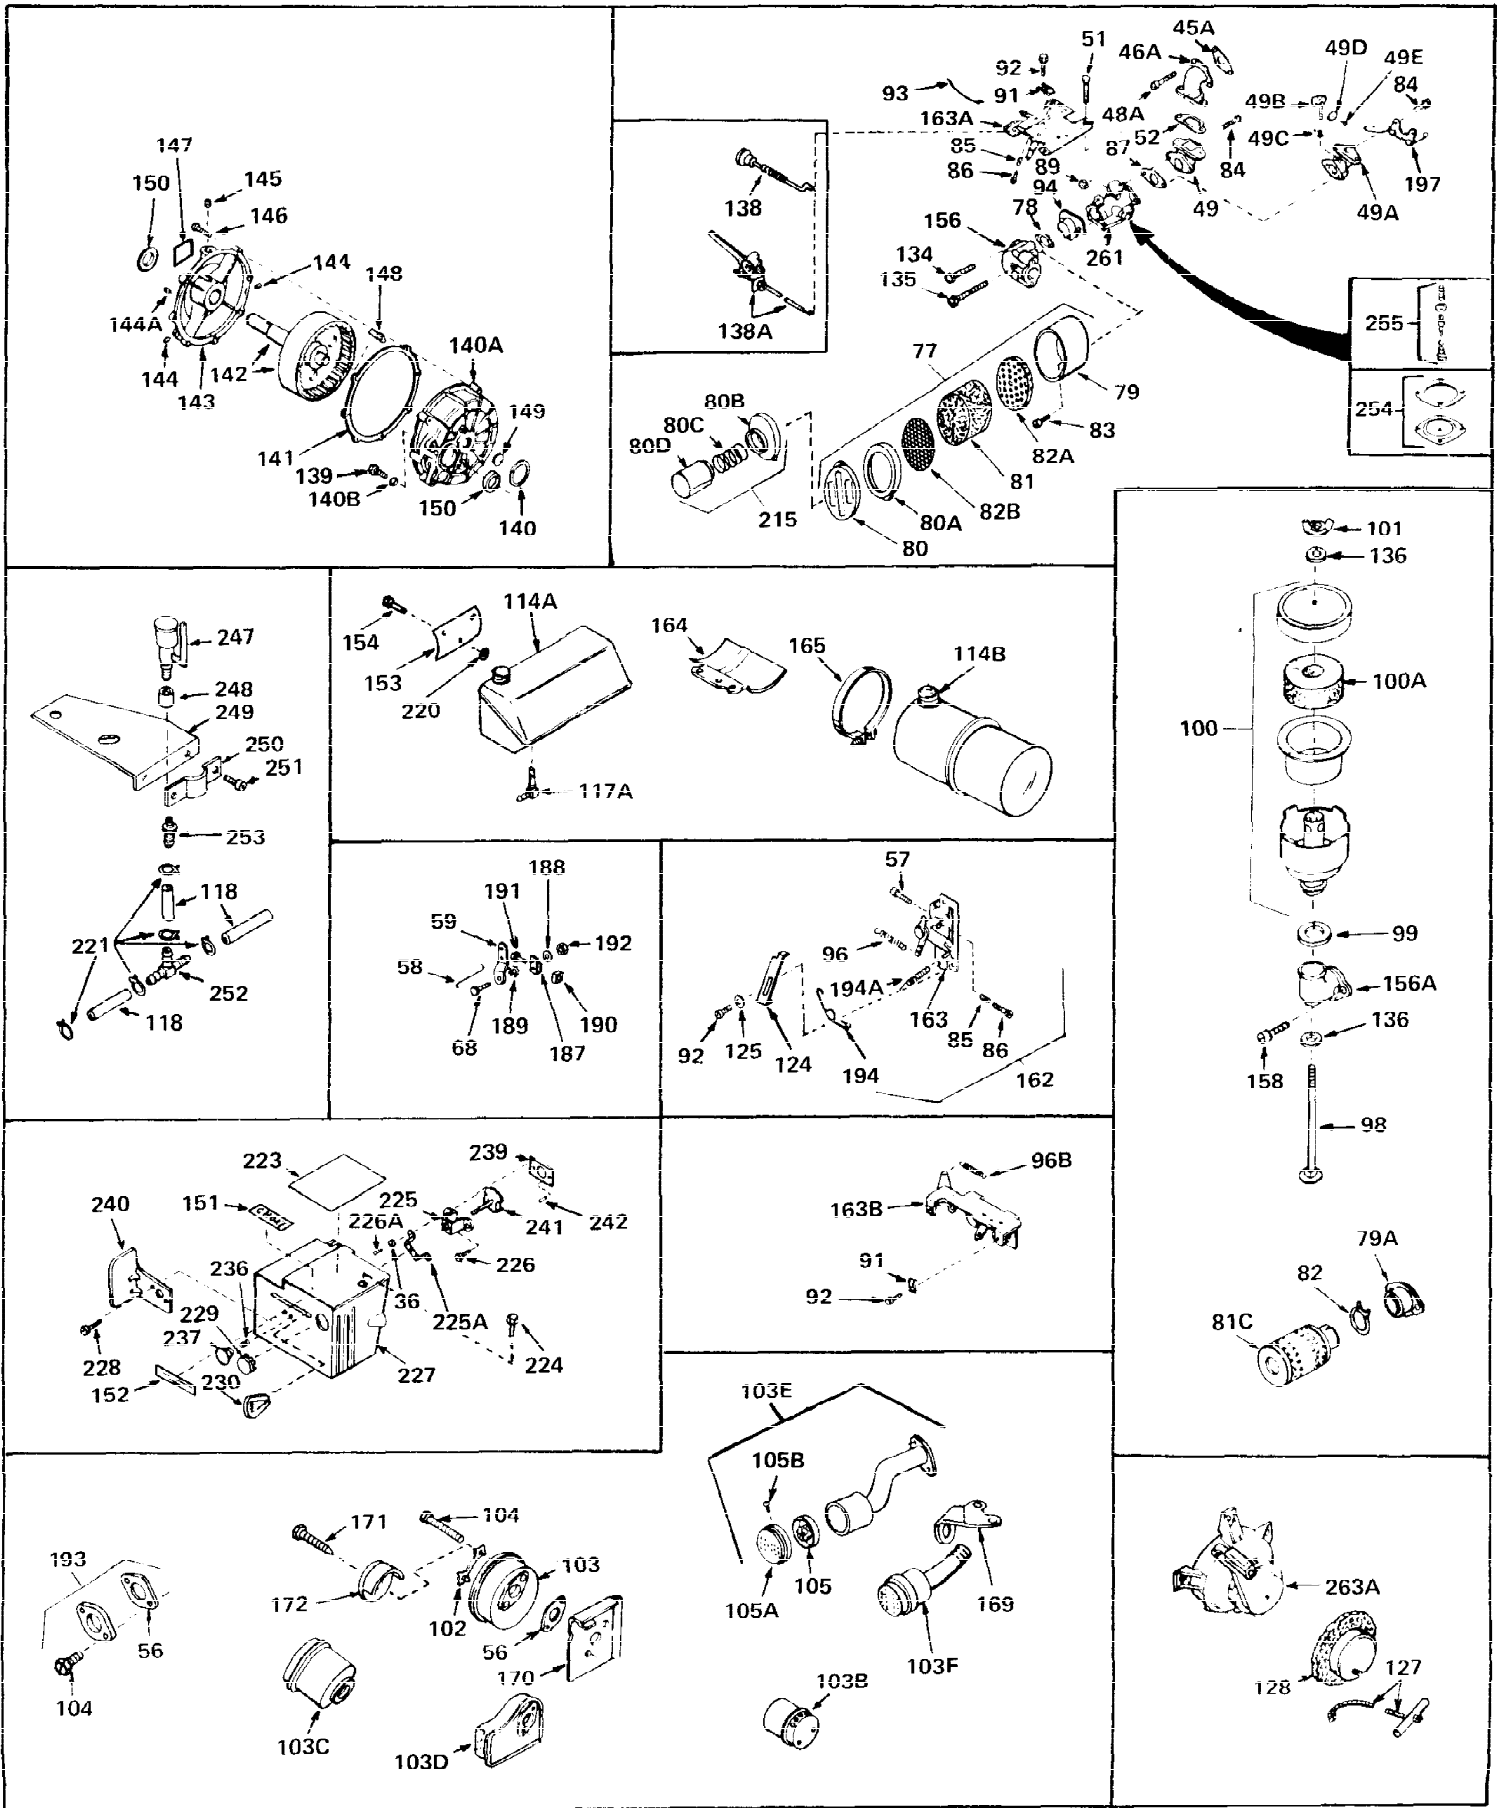

Ref #	Part Number	Qty	Description
36	8269	0	Washer
45A	30188	0	Gasket, Intake pipe
48A	650451	0	Screw
51	650454	0	Screw, Fil. flex hd. 1/4-20 x 3/4
56	30081	0	Gasket, Exhaust
57	28942	0	Screw
57	30091	0	Screw, Hex slotted washer hd., 8-32 x 1/2
57	30200	0	Screw
59	31510	0	Lever, Governor
68	650548	0	Screw, Hex washer hd., 8-32 x 5/16
77	31545	0	Cleaner Assy., Air
78	27272	0	Gasket, Air cleaner
80D	450124	0	Bag, Pre-cleaner
80C	450150	0	Spring, Pre-cleaner
82A	29962	0	Screen, Air cleaner
83	28820	0	Screw
83	650163	0	Screw, Fil. hd. Sems, 10-32 x 7/8
83	650399	0	Screw, Phil. fil. hd. Sems, 10-32 x 5/8
83	650709	0	Screw
84	30564	0	Screw
84	6201	0	Screw
84	6202	0	Screw
84	650551	0	Screw, Hex hd. cap, 1/4-28 x 1-1/4
85	28564	0	Spring, Compression
85	31342	0	Spring, Compression
85	32924	0	Spring, Compression
86	29500	0	Screw, Fil. hd. mach., Sems, 8-32 x 3/4
86	650549	0	Screw
86	650688	0	Screw, Hex hd., 10-32 x 1-5/16" (Drilled
87	26756	0	Gasket, Carburetor
89	29752	0	Nut
91	27793	0	Clip, Conduit
92	28942	0	Screw
101	9577	0	Nut, Wing, 10-24
102	30083	0	Plate, Locking
103F	33288	0	Muffler
103	30996	0	Muffler
104	27182	0	Screw, Hex hd. cap, 1/4-20 x 3-3/8
104	650253	0	Screw, Hex hd. cap, 1/4-20 x 2-1/4
104	650327	0	Screw, Fil slotted hd. Sems, 114-20 x 2-1/2
104	650493	0	Screw, Hex hd. Sems, 1/4-20 x 1-3/4
104	650561	0	Screw
104	650599	0	Screw, Hex hd. cap, Sems, 1/4-20 x 1-1/2
104	650795	0	Screw, Hex hd. cap, Sems, 1/4-20 x 2-5/16
105B	650578	0	Screw
105A	33172	0	Cover, Muffler
105	33171	0	Screen, Muffler
117A	28584	0	Strainer & Elbow
118	29774	0	Line, Fuel (Braided 8.25")
118	30705	0	Line, Fuel (Braided 16")
118	30962	0	Line, Fuel (Braided 32")
134	650163	0	Screw, Fil. hd. Sems, 10-32 x 7/8
135	650520	0	Screw
135	650544	0	Screw, Pan flex hd., 10-24 x 7/8
136	27183	0	Washer, Fiber