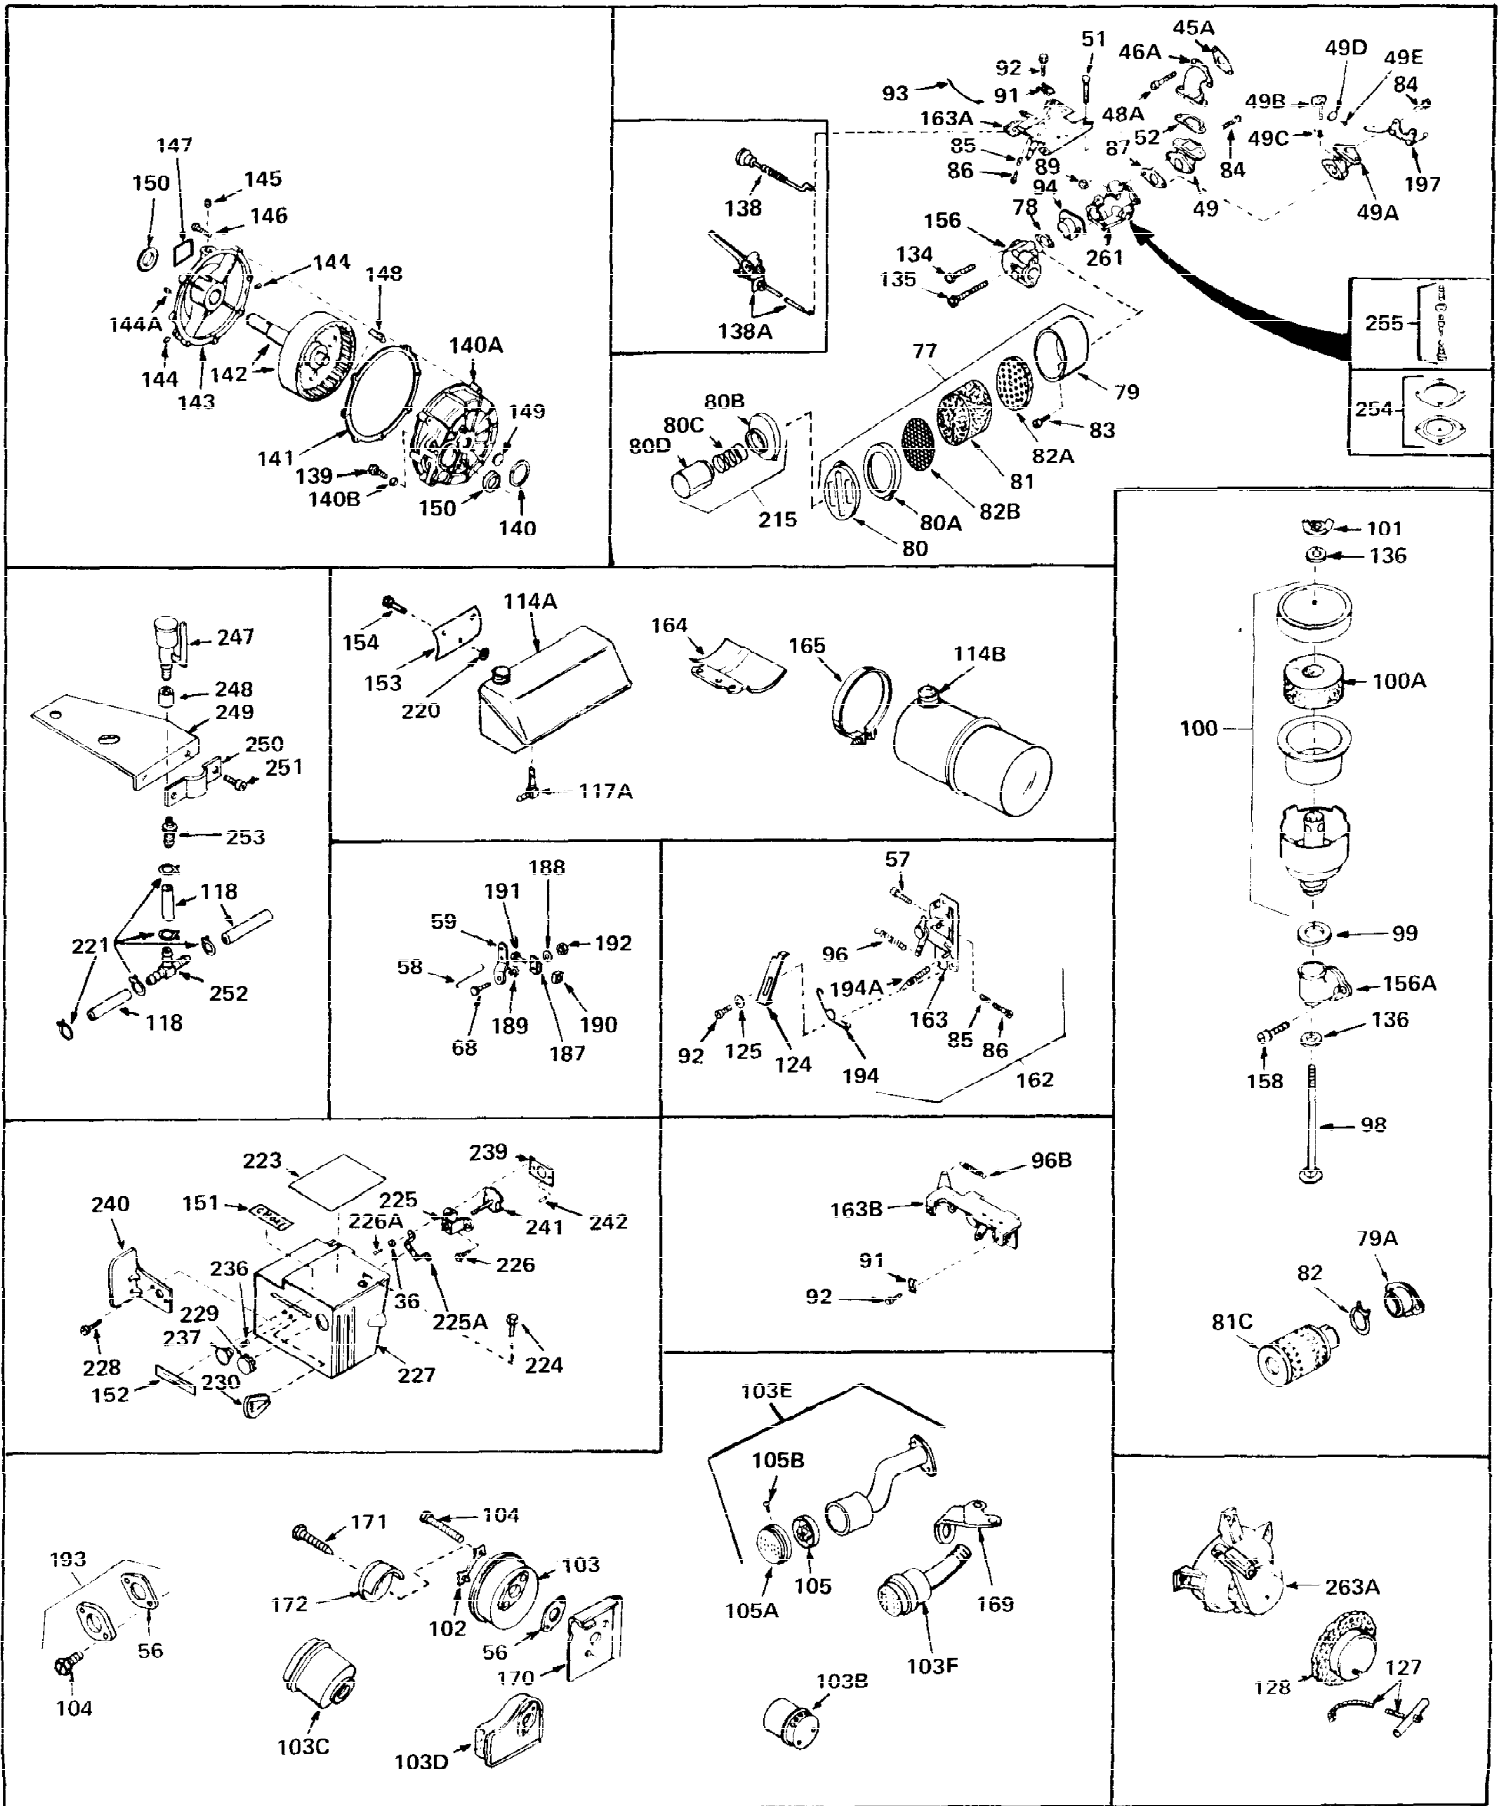

Ref #	Part Number	Qty	Description
36	8269	0	Washer
45A	30188	0	Gasket, Intake pipe
46A	31429	0	Pipe, Upper intake
48A	650451	0	Screw
49	31430	0	Pipe, Lower intake
51	650454	0	Screw, Fil. flex hd. 1/4-20 x 3/4
52	31340	0	Gasket, Intake pipe
56	30081	0	Gasket, Exhaust
57	28942	0	Screw
57	30091	0	Screw, Hex slotted washer hd., 8-32 x 1/2
57	30200	0	Screw
59	31336	0	Lever, Governor
68	650548	0	Screw, Hex washer hd., 8-32 x 5/16
77	31545	0	Cleaner Assy., Air
78	27272	0	Gasket, Air cleaner
79	31312	0	Body, Air cleaner
80C	450150	0	Spring, Pre-cleaner
80D	450124	0	Bag, Pre-cleaner
80B	31612	0	Cover, Air cleaner
81	29961	0	Element, Air cleaner
82A	29962	0	Screen, Air cleaner
83	28820	0	Screw
83	650163	0	Screw, Fil. hd. Sems, 10-32 x 7/8
83	650399	0	Screw, Phil. fil. hd. Sems, 10-32 x 5/8
83	650709	0	Screw
84	30564	0	Screw
84	6201	0	Screw
84	6202	0	Screw
84	650551	0	Screw, Hex hd. cap, 1/4-28 x 1-1/4
85	28564	0	Spring, Compression
85	31342	0	Spring, Compression
85	32924	0	Spring, Compression
86	29500	0	Screw, Fil. hd. mach., Sems, 8-32 x 3/4
86	650549	0	Screw
86	650688	0	Screw, Hex hd., 10-32 x 1-5/16" (Drilled
87	31688	0	Gasket, Carburetor (1/8 thick)
89	29752	0	Nut
91	27793	0	Clip, Conduit
92	28942	0	Screw
93	32137	0	Link, Control
96	31349	0	Spring, Extension
101	9577	0	Nut, Wing, 10-24
102	30083	0	Plate, Locking
103B	30082A	0	Muffler
103F	33288	0	Muffler
104	27182	0	Screw, Hex hd. cap, 1/4-20 x 3-3/8
104	650253	0	Screw, Hex hd. cap, 1/4-20 x 2-1/4
104	650327	0	Screw, Fil slotted hd. Sems, 114-20 x 2-1/2
104	650493	0	Screw, Hex hd. Sems, 1/4-20 x 1-3/4
104	650561	0	Screw
104	650599	0	Screw, Hex hd. cap, Sems, 1/4-20 x 1-1/2
104	650795	0	Screw, Hex hd. cap, Sems, 1/4-20 x 2-5/16
105	33171	0	Screen, Muffler
105B	650578	0	Screw
105A	33172	0	Cover, Muffler