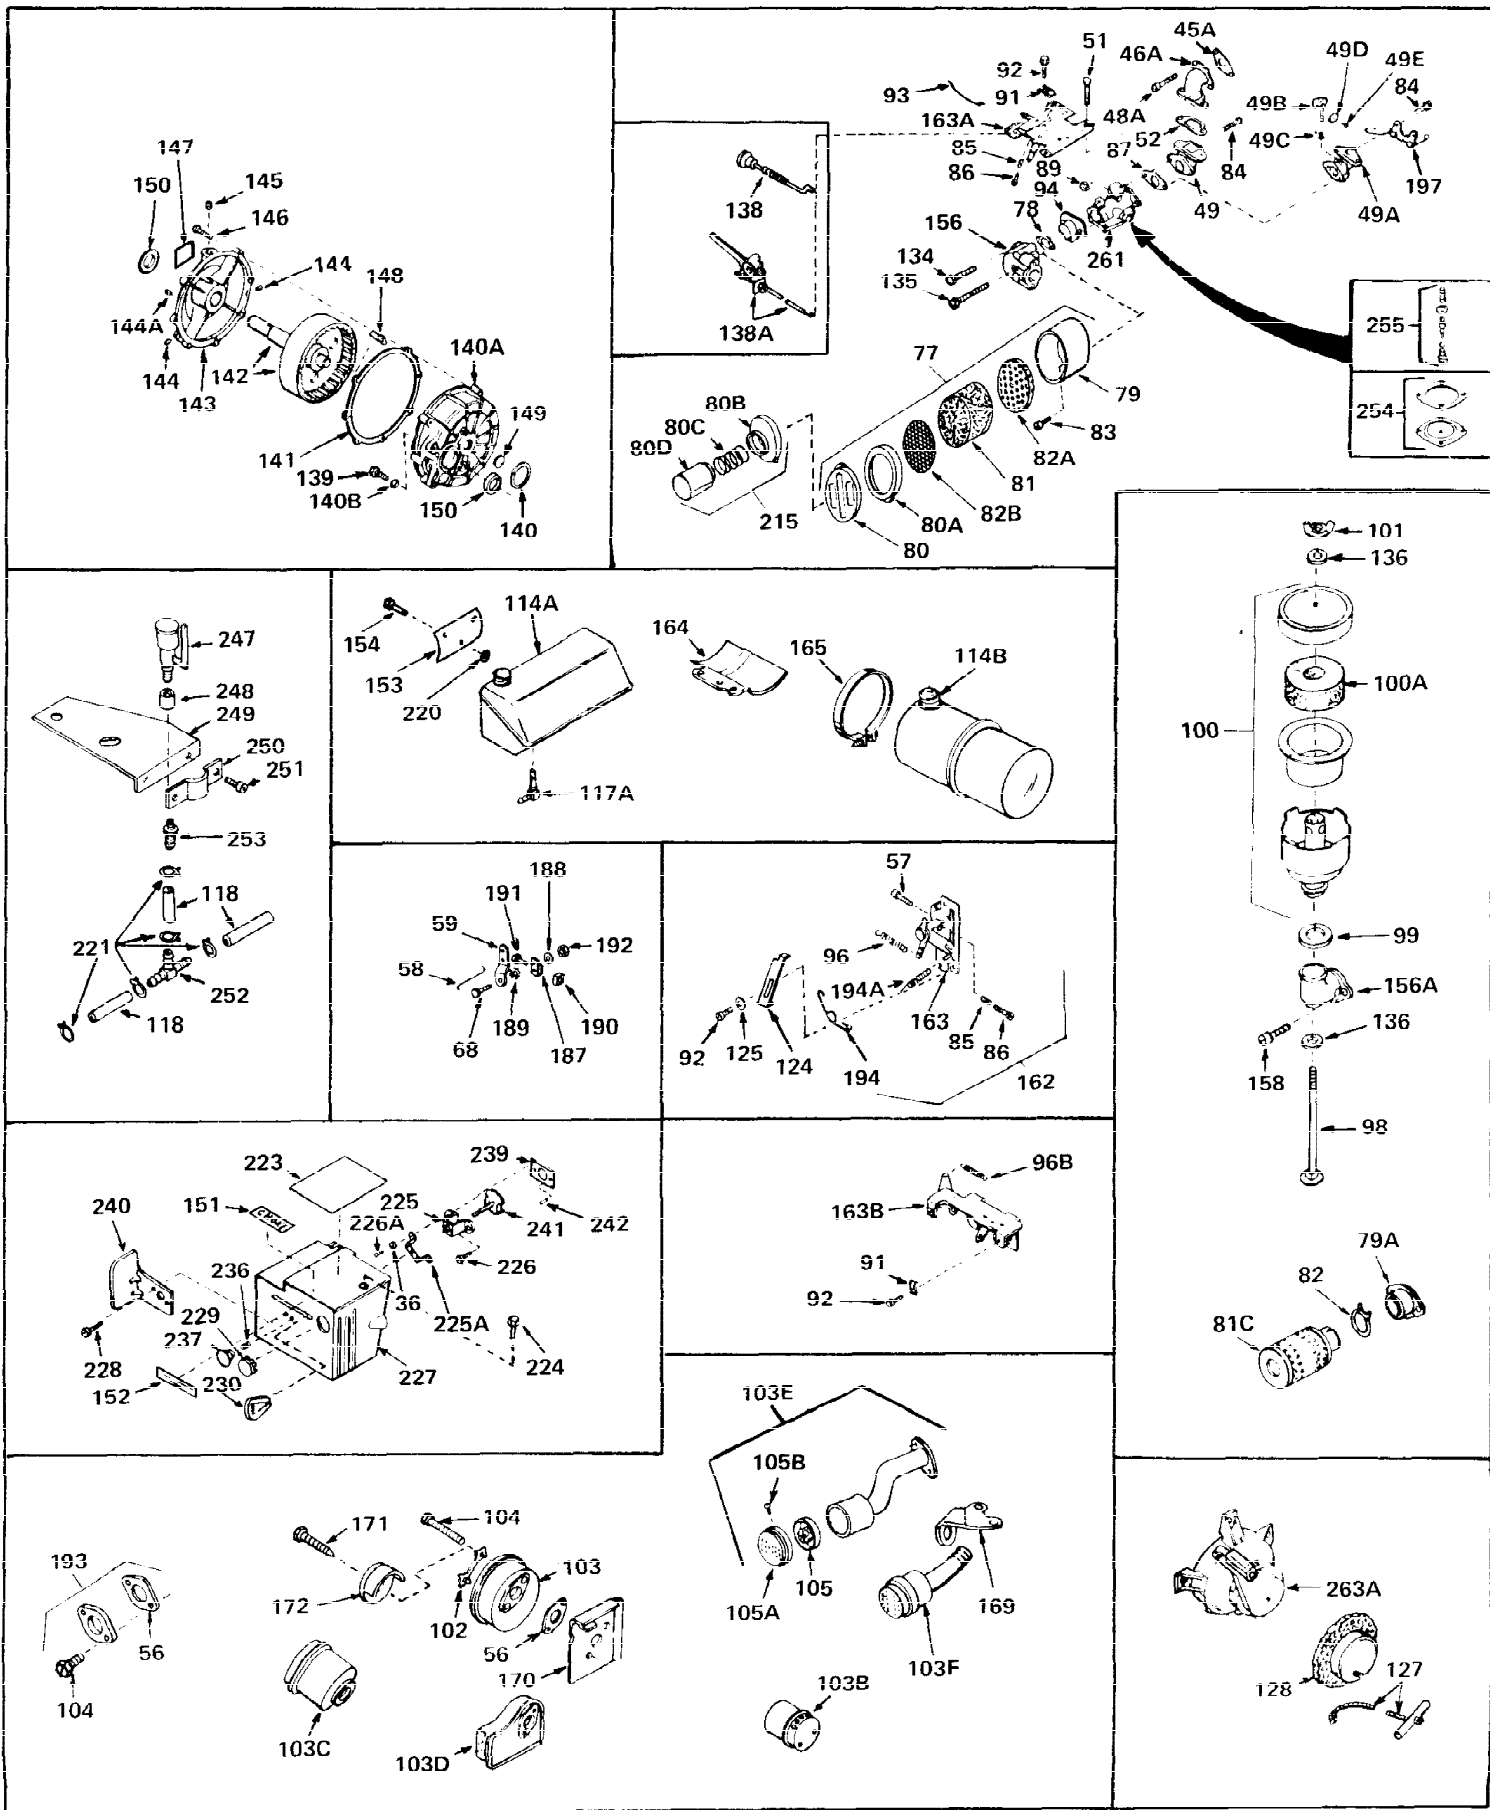

Ref #	Part Number	Qty	Description
36	8269	0	Washer
45A	30188	0	Gasket, Intake pipe
48A	650451	0	Screw
51	650454	0	Screw, Fil. flex hd. 1/4-20 x 3/4
57	28942	0	Screw
57	30091	0	Screw, Hex slotted washer hd., 8-32 x 1/2
57	30200	0	Screw
59	31510	0	Lever, Governor
68	650548	0	Screw, Hex washer hd., 8-32 x 5/16
77	31545	0	Cleaner Assy., Air
78	27272	0	Gasket, Air cleaner
79	450208	0	Body, Air cleaner
80C	450150	0	Spring, Pre-cleaner
80D	450124	0	Bag, Pre-cleaner
80	32302	0	Cover, Air cleaner
81	29961	0	Element, Air cleaner
82A	29962	0	Screen, Air cleaner
83	28820	0	Screw
83	650163	0	Screw, Fil. hd. Sems, 10-32 x 7/8
83	650399	0	Screw, Phil. fil. hd. Sems, 10-32 x 5/8
83	650709	0	Screw
84	30564	0	Screw
84	6201	0	Screw
84	6202	0	Screw
84	650551	0	Screw, Hex hd. cap, 1/4-28 x 1-1/4
85	28564	0	Spring, Compression
85	31342	0	Spring, Compression
85	32924	0	Spring, Compression
86	29500	0	Screw, Fil. hd. mach., Sems, 8-32 x 3/4
86	650549	0	Screw
86	650688	0	Screw, Hex hd., 10-32 x 1-5/16" (Drilled
87	26756	0	Gasket, Carburetor
89	29752	0	Nut
91	27793	0	Clip, Conduit
92	28942	0	Screw
96B	31426	0	Spring, Extension
101	9577	0	Nut, Wing, 10-24
102	30083	0	Plate, Locking
103F	33288	0	Muffler
104	27182	0	Screw, Hex hd. cap, 1/4-20 x 3-3/8
104	650253	0	Screw, Hex hd. cap, 1/4-20 x 2-1/4
104	650327	0	Screw, Fil slotted hd. Sems, 114-20 x 2-1/2
104	650493	0	Screw, Hex hd. Sems, 1/4-20 x 1-3/4
104	650561	0	Screw
104	650599	0	Screw, Hex hd. cap, Sems, 1/4-20 x 1-1/2
104	650795	0	Screw, Hex hd. cap, Sems, 1/4-20 x 2-5/16
105B	650578	0	Screw
105	33171	0	Screen, Muffler
105A	33172	0	Cover, Muffler
117A	28584	0	Strainer & Elbow
118	29774	0	Line, Fuel (Braided 8.25")
118	30705	0	Line, Fuel (Braided 16")
118	30962	0	Line, Fuel (Braided 32")
134	650163	0	Screw, Fil. hd. Sems, 10-32 x 7/8
135	650520	0	Screw