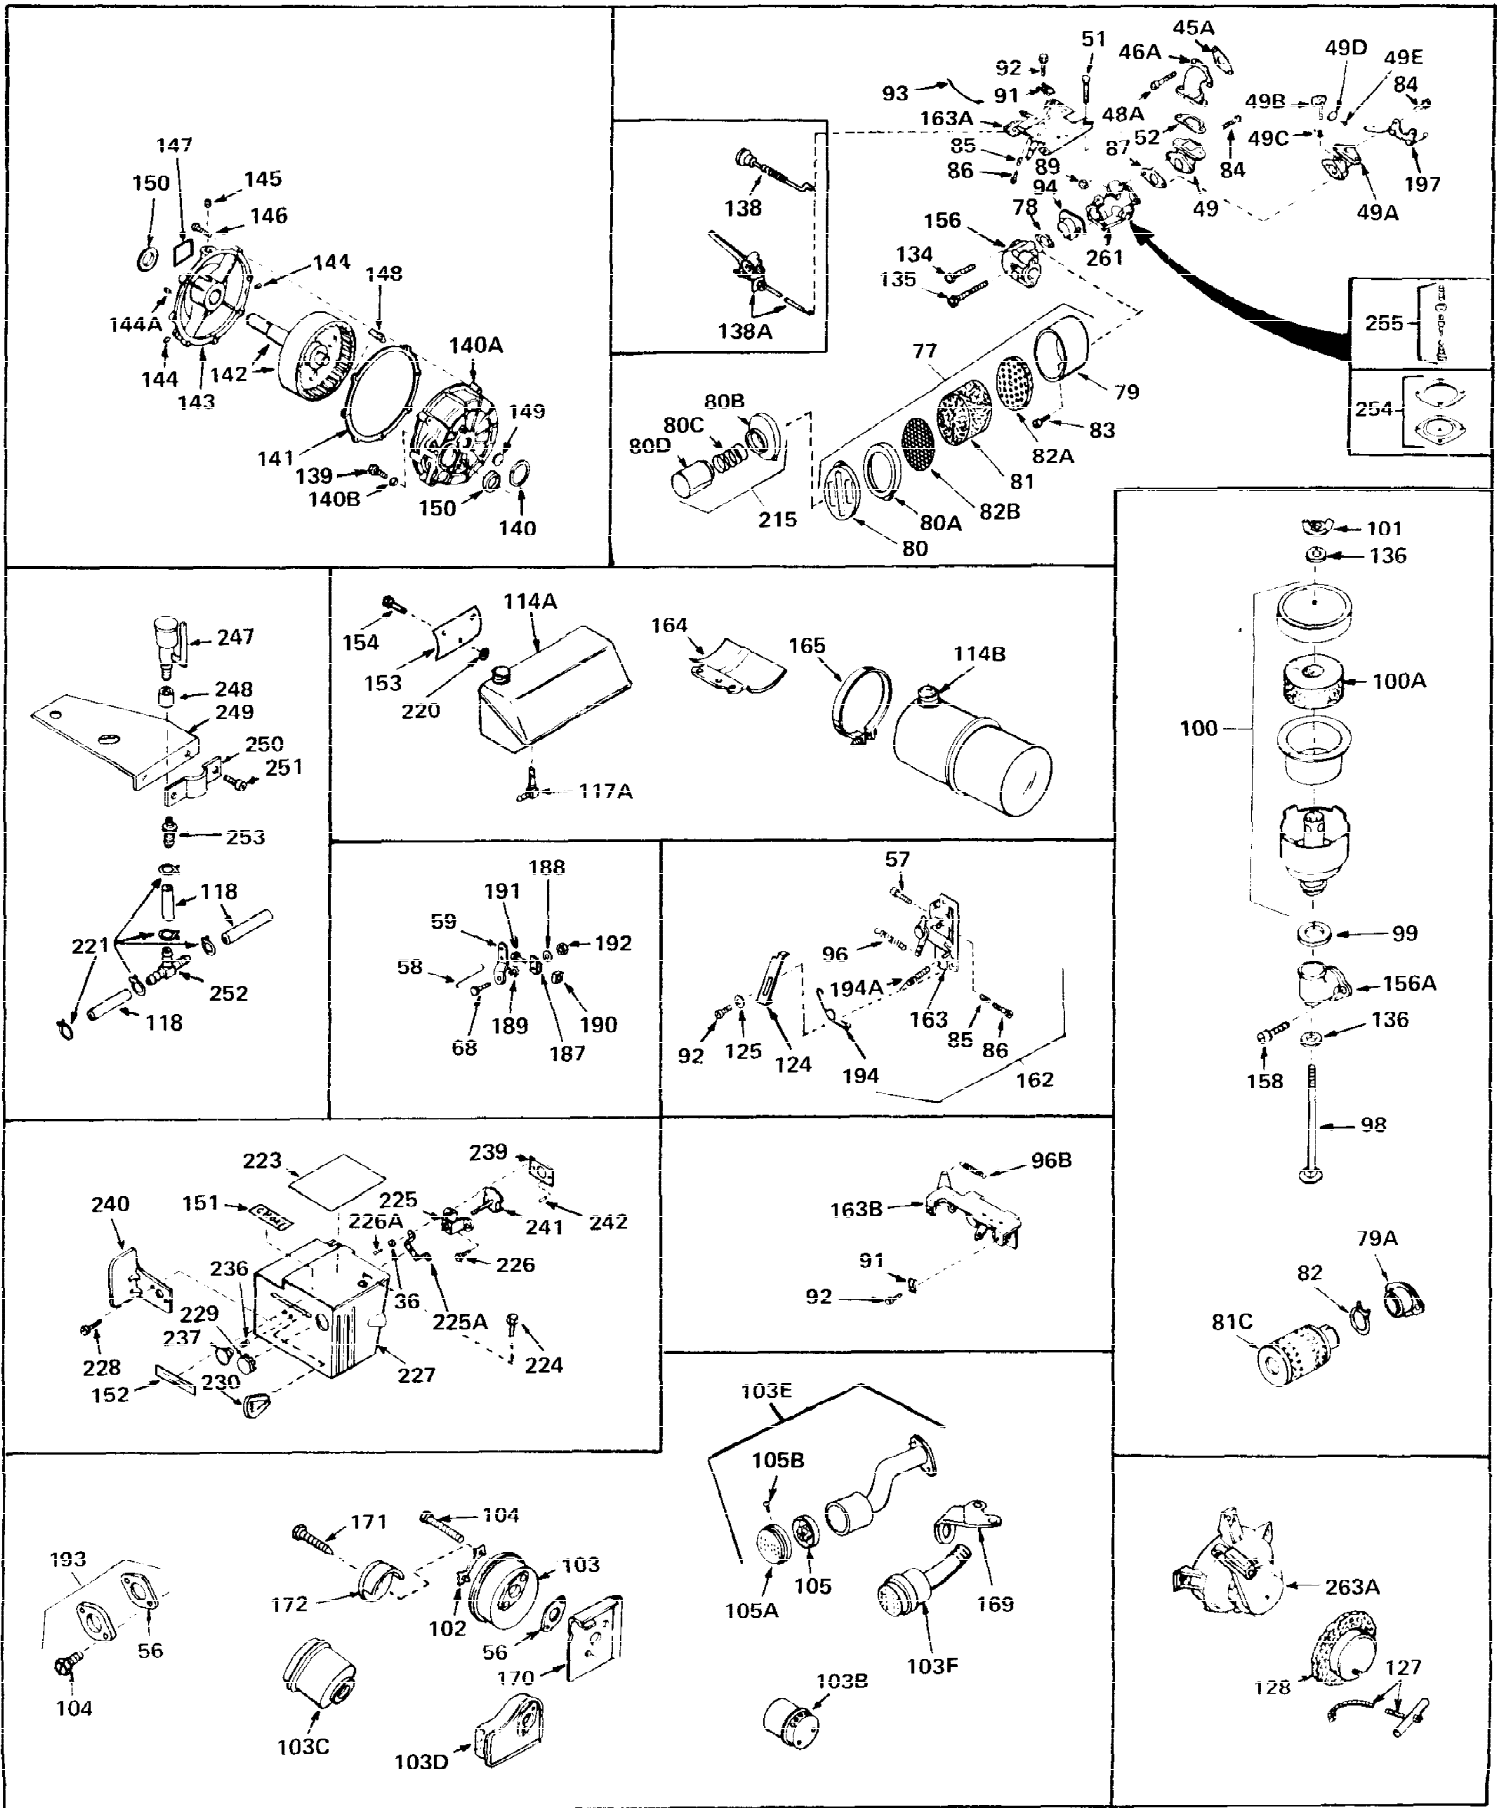

Ref #	Part Number	Qty	Description
36	8269	0	Washer
45A	30188	0	Gasket, Intake pipe
48A	650451	0	Screw
51	650454	0	Screw, Fil. flex hd. 1/4-20 x 3/4
56	30081	0	Gasket, Exhaust
57	28942	0	Screw
57	30091	0	Screw, Hex slotted washer hd., 8-32 x 1/2
57	30200	0	Screw
59	31510	0	Lever, Governor
68	650548	0	Screw, Hex washer hd., 8-32 x 5/16
77	31545	0	Cleaner Assy., Air
78	27272	0	Gasket, Air cleaner
80D	450124	0	Bag, Pre-cleaner
80C	450150	0	Spring, Pre-cleaner
82A	29962	0	Screen, Air cleaner
83	650163	0	Screw, Fil. hd. Sems, 10-32 x 7/8
83	650399	0	Screw, Phil. fil. hd. Sems, 10-32 x 5/8
83	650709	0	Screw
83	28820	0	Screw
84	30564	0	Screw
84	6201	0	Screw
84	6202	0	Screw
84	650551	0	Screw, Hex hd. cap, 1/4-28 x 1-1/4
85	28564	0	Spring, Compression
85	31342	0	Spring, Compression
85	32924	0	Spring, Compression
86	29500	0	Screw, Fil. hd. mach., Sems, 8-32 x 3/4
86	650549	0	Screw
86	650688	0	Screw, Hex hd., 10-32 x 1-5/16" (Drilled
87	26756	0	Gasket, Carburetor
89	29752	0	Nut
91	27793	0	Clip, Conduit
92	28942	0	Screw
96B	31426	0	Spring, Extension
101	9577	0	Nut, Wing, 10-24
102	30083	0	Plate, Locking
103F	33288	0	Muffler
103	30996	0	Muffler
104	27182	0	Screw, Hex hd. cap, 1/4-20 x 3-3/8
104	650253	0	Screw, Hex hd. cap, 1/4-20 x 2-1/4
104	650327	0	Screw, Fil slotted hd. Sems, 114-20 x 2-1/2
104	650493	0	Screw, Hex hd. Sems, 1/4-20 x 1-3/4
104	650561	0	Screw
104	650599	0	Screw, Hex hd. cap, Sems, 1/4-20 x 1-1/2
104	650795	0	Screw, Hex hd. cap, Sems, 1/4-20 x 2-5/16
105	33171	0	Screen, Muffler
105B	650578	0	Screw
105A	33172	0	Cover, Muffler
117A	28584	0	Strainer & Elbow
118	29774	0	Line, Fuel (Braided 8.25")
118	30705	0	Line, Fuel (Braided 16")
118	30962	0	Line, Fuel (Braided 32")
134	650163	0	Screw, Fil. hd. Sems, 10-32 x 7/8
135	650520	0	Screw
135	650544	0	Screw, Pan flex hd., 10-24 x 7/8