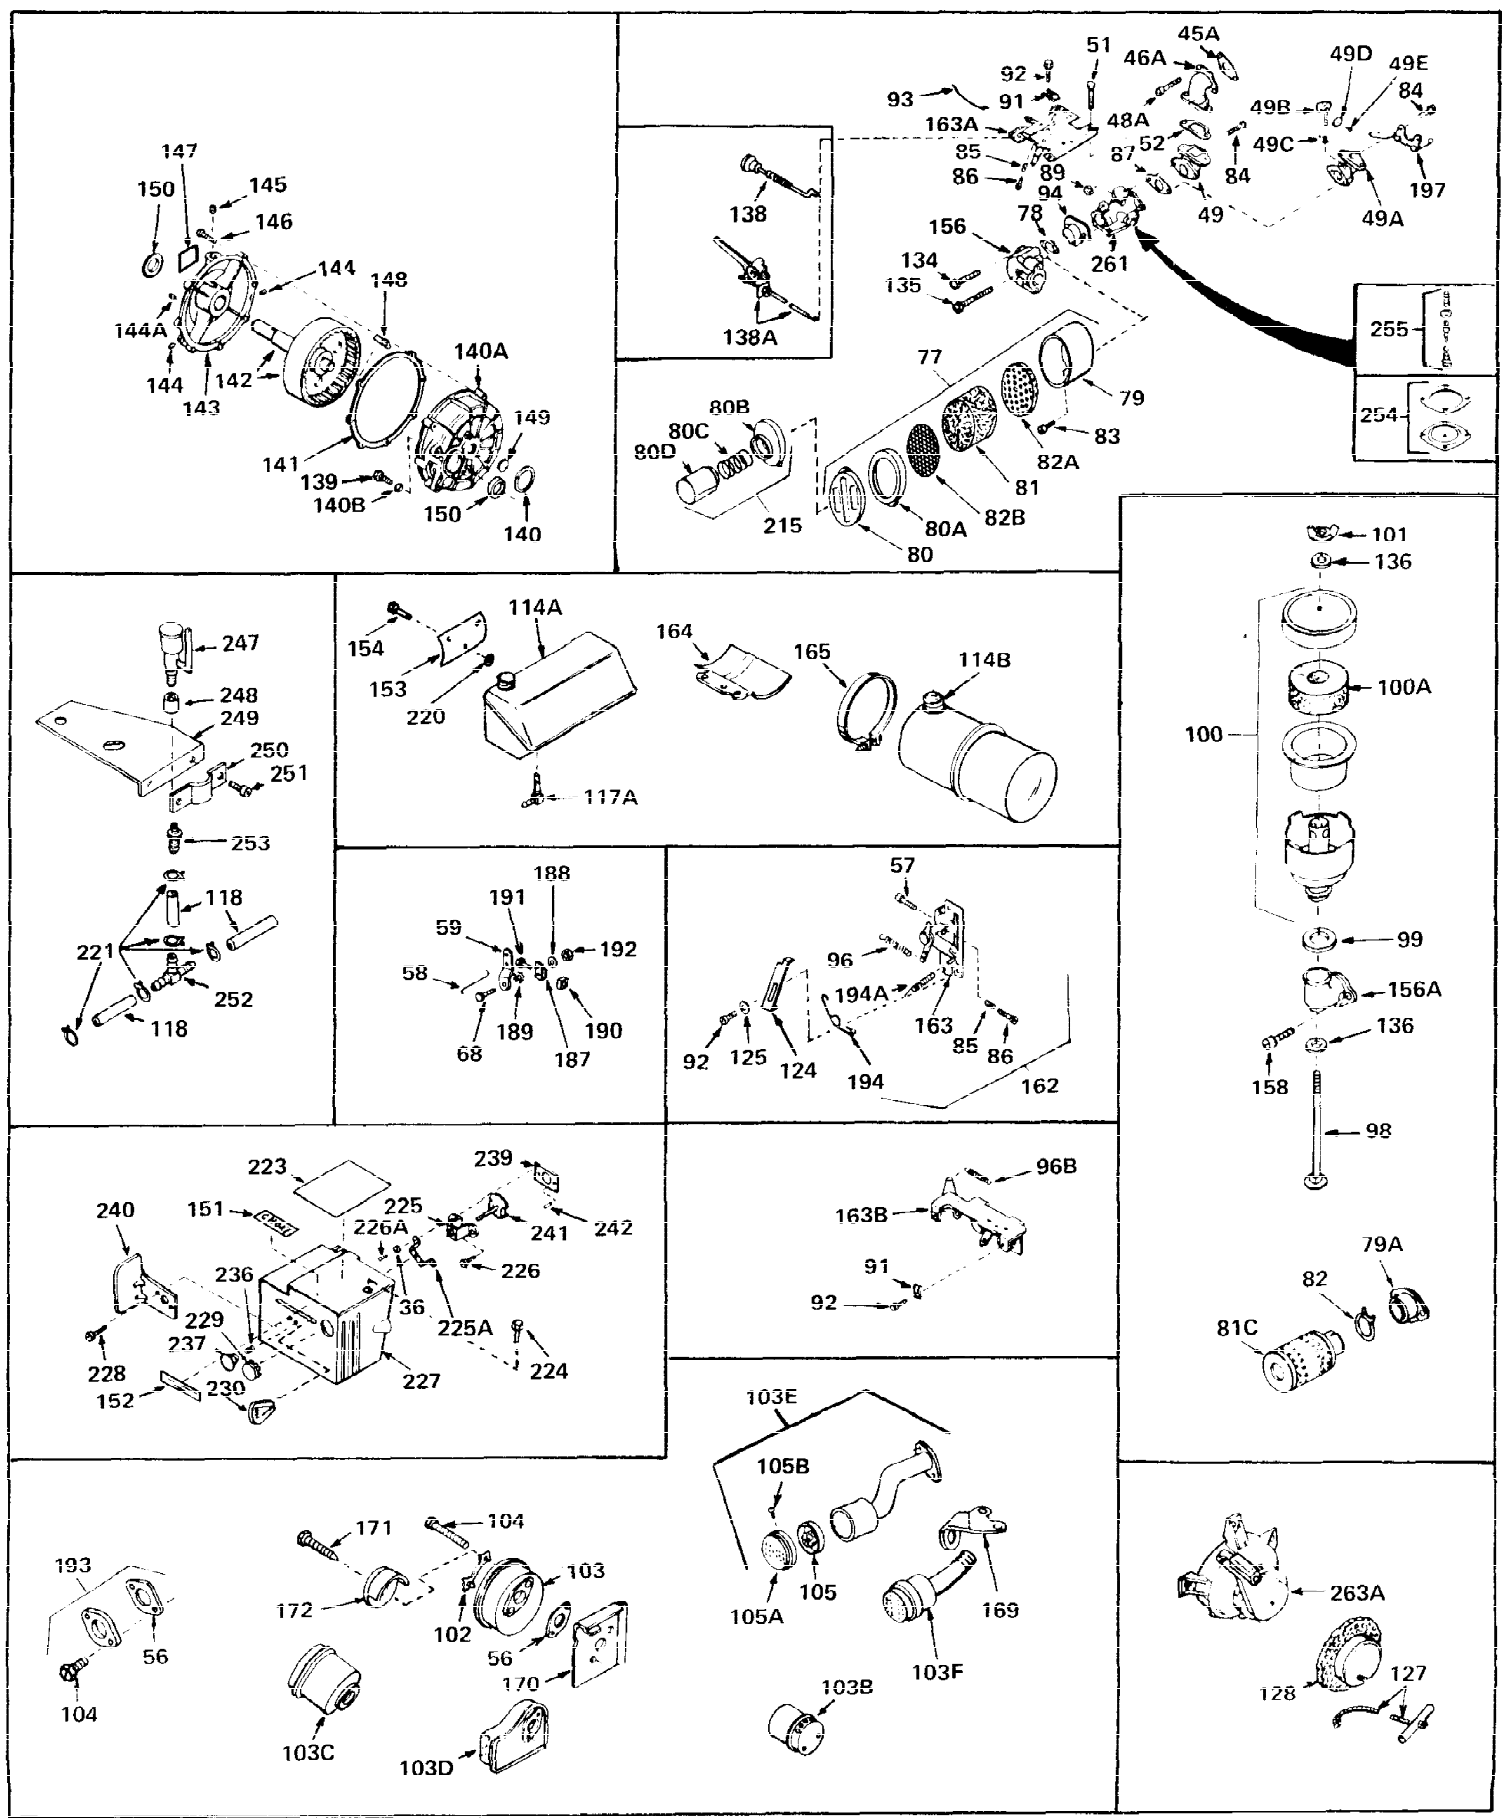

Ref #	Part Number	Qty	Description
36	8269	0	Washer
45A	30188	0	Gasket, Intake pipe
48A	650451	0	Screw
51	650454	0	Screw, Fil. flex hd. 1/4-20 x 3/4
57	28942	0	Screw
57	30091	0	Screw, Hex slotted washer hd., 8-32 x 1/2
57	30200	0	Screw
59	31510	0	Lever, Governor
68	650548	0	Screw, Hex washer hd., 8-32 x 5/16
77	31545	0	Cleaner Assy., Air
78	27272	0	Gasket, Air cleaner
80D	450124	0	Bag, Pre-cleaner
80C	450150	0	Spring, Pre-cleaner
82A	29962	0	Screen, Air cleaner
83	650399	0	Screw, Phil. fil. hd. Sems, 10-32 x 5/8
83	650709	0	Screw
83	28820	0	Screw
83	650163	0	Screw, Fil. hd. Sems, 10-32 x 7/8
84	30564	0	Screw
84	6201	0	Screw
84	6202	0	Screw
84	650551	0	Screw, Hex hd. cap, 1/4-28 x 1-1/4
85	28564	0	Spring, Compression
85	31342	0	Spring, Compression
85	32924	0	Spring, Compression
86	29500	0	Screw, Fil. hd. mach., Sems, 8-32 x 3/4
86	650549	0	Screw
86	650688	0	Screw, Hex hd., 10-32 x 1-5/16" (Drilled
87	26756	0	Gasket, Carburetor
89	29752	0	Nut
91	27793	0	Clip, Conduit
92	28942	0	Screw
96B	31426	0	Spring, Extension
101	9577	0	Nut, Wing, 10-24
102	30083	0	Plate, Locking
103	30996	0	Muffler
103F	33288	0	Muffler
104	27182	0	Screw, Hex hd. cap, 1/4-20 x 3-3/8
104	650253	0	Screw, Hex hd. cap, 1/4-20 x 2-1/4
104	650327	0	Screw, Fil slotted hd. Sems, 114-20 x 2-1/2
104	650493	0	Screw, Hex hd. Sems, 1/4-20 x 1-3/4
104	650561	0	Screw
104	650599	0	Screw, Hex hd. cap, Sems, 1/4-20 x 1-1/2
104	650795	0	Screw, Hex hd. cap, Sems, 1/4-20 x 2-5/16
105A	33172	0	Cover, Muffler
105	33171	0	Screen, Muffler
105B	650578	0	Screw
117A	28584	0	Strainer & Elbow
118	29774	0	Line, Fuel (Braided 8.25")
118	30705	0	Line, Fuel (Braided 16")
118	30962	0	Line, Fuel (Braided 32")
134	650163	0	Screw, Fil. hd. Sems, 10-32 x 7/8
135	650520	0	Screw
135	650544	0	Screw, Pan flex hd., 10-24 x 7/8
136	27183	0	Washer, Fiber