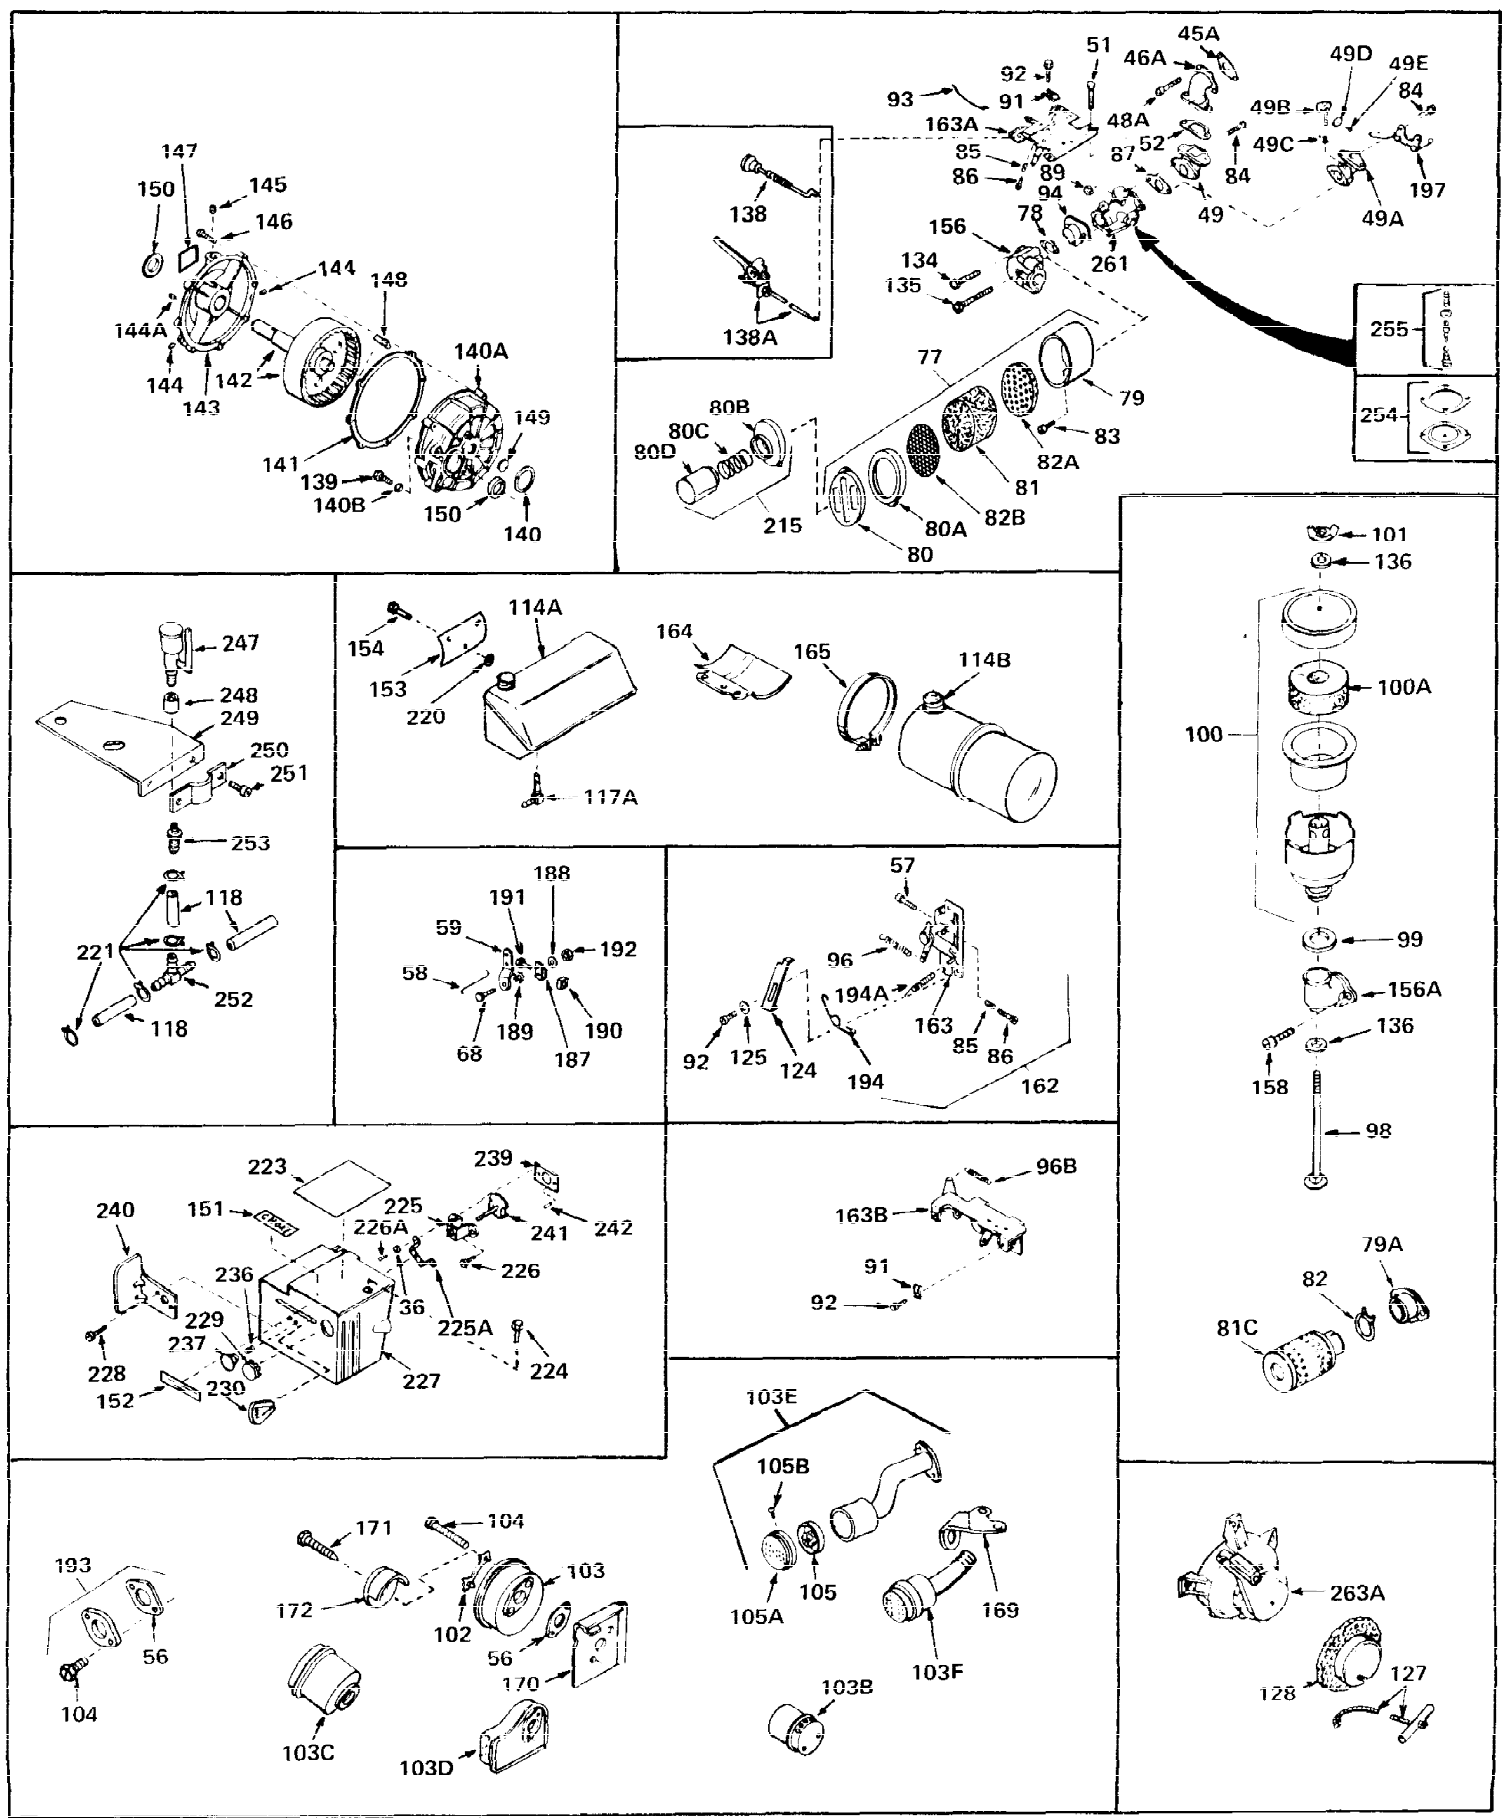

Ref #	Part Number	Qty	Description
36	8269	0	Washer
45A	30188	0	Gasket, Intake pipe
48A	650451	0	Screw
51	650454	0	Screw, Fil. flex hd. 1/4-20 x 3/4
57	28942	0	Screw
57	30091	0	Screw, Hex slotted washer hd., 8-32 x 1/2
57	30200	0	Screw
59	31510	0	Lever, Governor
68	650548	0	Screw, Hex washer hd., 8-32 x 5/16
77	31545	0	Cleaner Assy., Air
78	27272	0	Gasket, Air cleaner
80C	450150	0	Spring, Pre-cleaner
80D	450124	0	Bag, Pre-cleaner
82A	29962	0	Screen, Air cleaner
83	650399	0	Screw, Phil. fil. hd. Sems, 10-32 x 5/8
83	650709	0	Screw
83	28820	0	Screw
83	650163	0	Screw, Fil. hd. Sems, 10-32 x 7/8
84	30564	0	Screw
84	6201	0	Screw
84	6202	0	Screw
84	650551	0	Screw, Hex hd. cap, 1/4-28 x 1-1/4
85	28564	0	Spring, Compression
85	31342	0	Spring, Compression
85	32924	0	Spring, Compression
86	29500	0	Screw, Fil. hd. mach., Sems, 8-32 x 3/4
86	650549	0	Screw
86	650688	0	Screw, Hex hd., 10-32 x 1-5/16" (Drilled
87	26756	0	Gasket, Carburetor
89	29752	0	Nut
91	27793	0	Clip, Conduit
92	28942	0	Screw
101	9577	0	Nut, Wing, 10-24
102	30083	0	Plate, Locking
103F	33288	0	Muffler
104	27182	0	Screw, Hex hd. cap, 1/4-20 x 3-3/8
104	650253	0	Screw, Hex hd. cap, 1/4-20 x 2-1/4
104	650327	0	Screw, Fil slotted hd. Sems, 114-20 x 2-1/2
104	650493	0	Screw, Hex hd. Sems, 1/4-20 x 1-3/4
104	650561	0	Screw
104	650599	0	Screw, Hex hd. cap, Sems, 1/4-20 x 1-1/2
104	650795	0	Screw, Hex hd. cap, Sems, 1/4-20 x 2-5/16
105A	33172	0	Cover, Muffler
105	33171	0	Screen, Muffler
105B	650578	0	Screw
117A	28584	0	Strainer & Elbow
118	29774	0	Line, Fuel (Braided 8.25")
118	30705	0	Line, Fuel (Braided 16")
118	30962	0	Line, Fuel (Braided 32")
134	650163	0	Screw, Fil. hd. Sems, 10-32 x 7/8
135	650520	0	Screw
135	650544	0	Screw, Pan flex hd., 10-24 x 7/8
136	27183	0	Washer, Fiber
136	31905	0	Washer, Paper
138A	24522	0	Control, Throttle