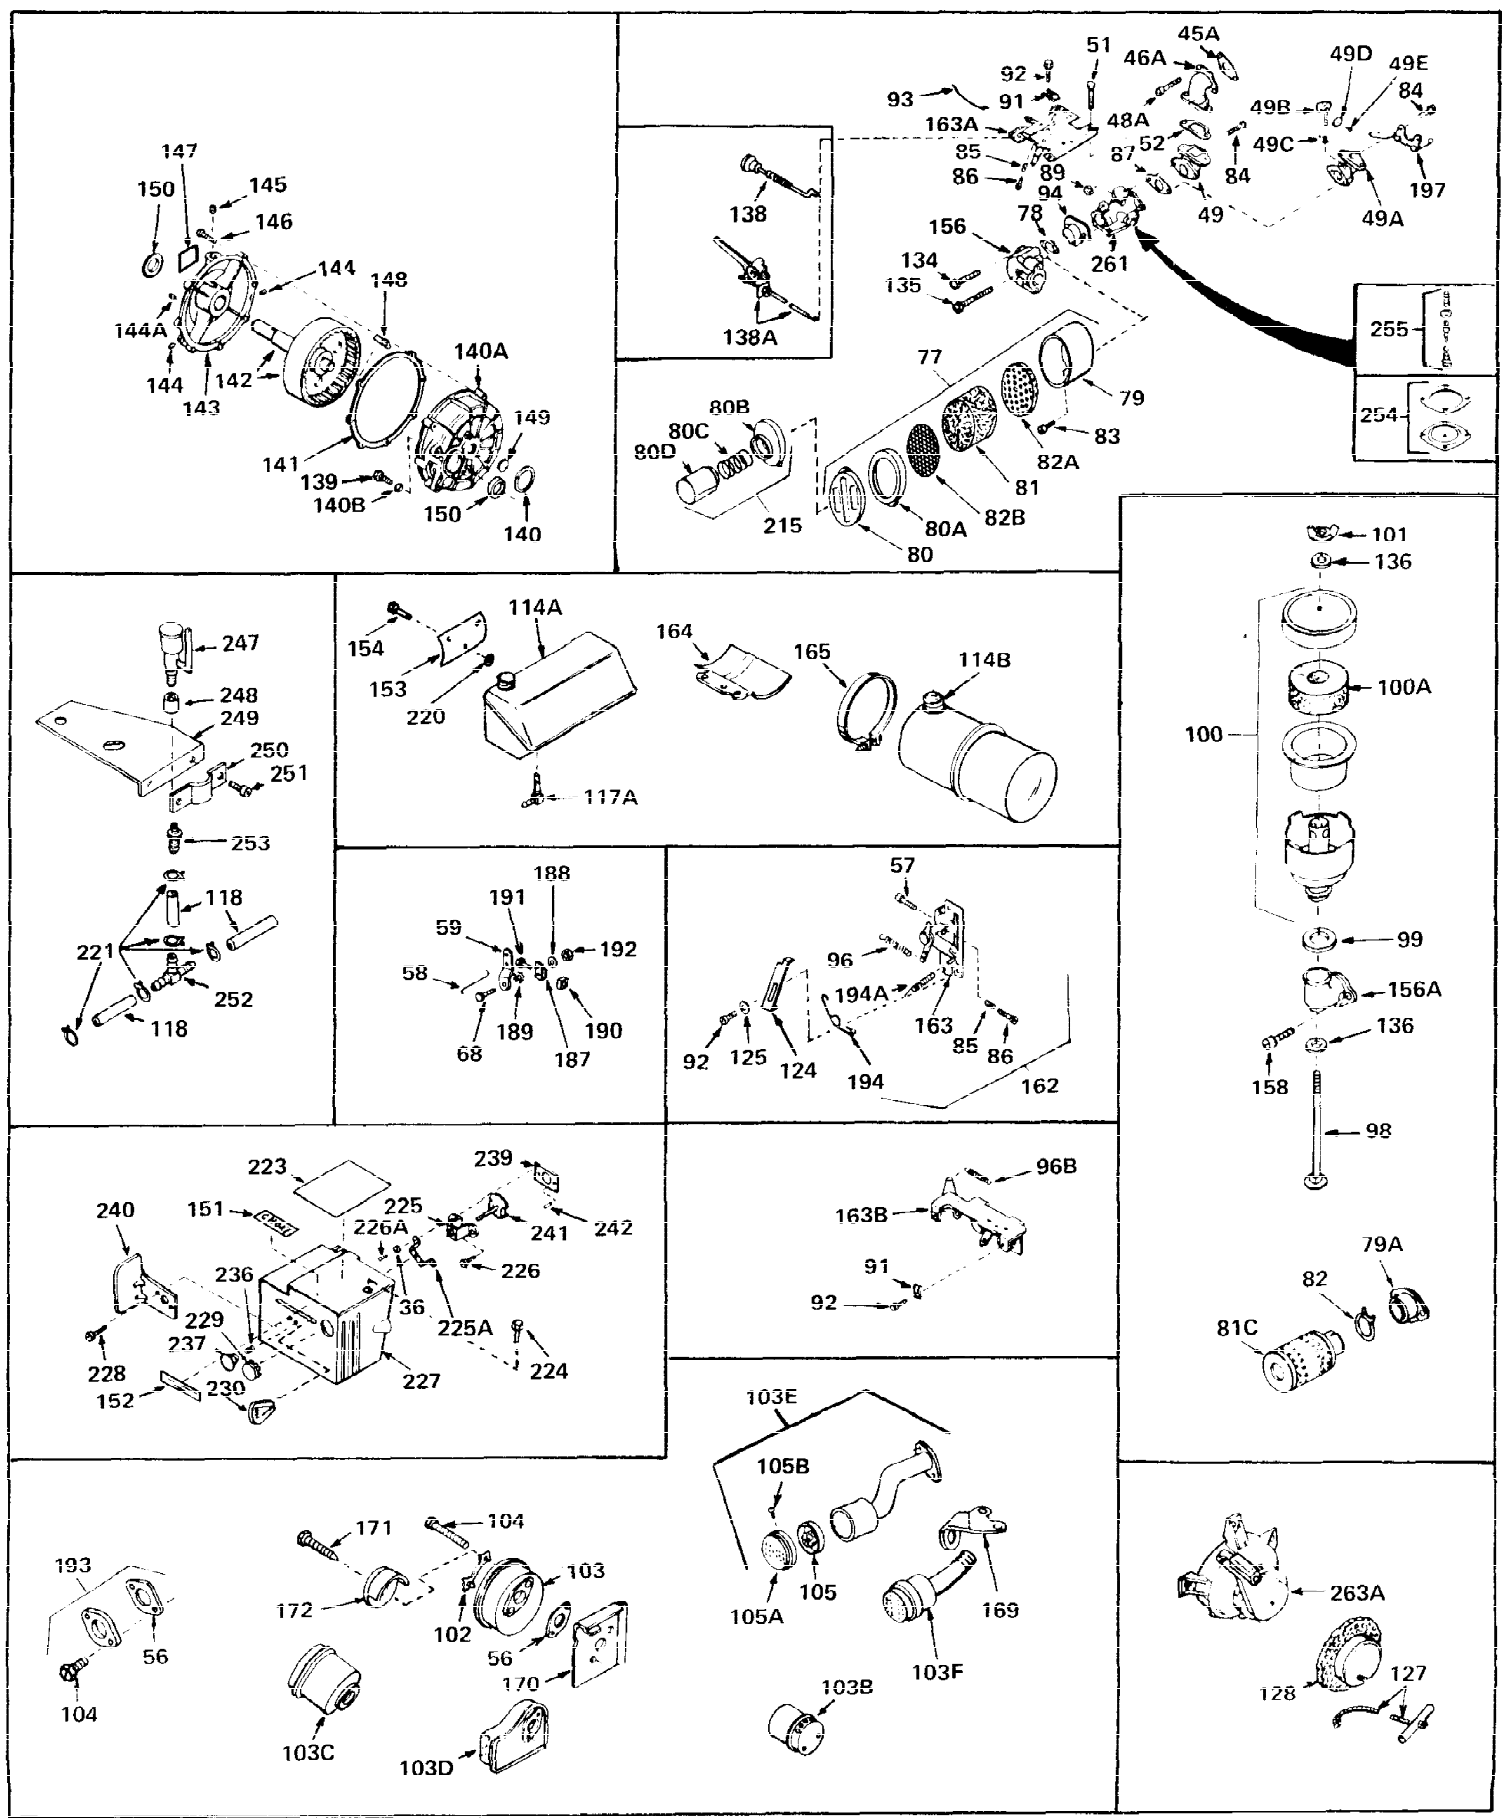

Ref #	Part Number	Qty	Description
36	8269	0	Washer
45A	30188	0	Gasket, Intake pipe
48A	650451	0	Screw
51	650454	0	Screw, Fil. flex hd. 1/4-20 x 3/4
56	30081	0	Gasket, Exhaust
57	28942	0	Screw
57	30091	0	Screw, Hex slotted washer hd., 8-32 x 1/2
57	30200	0	Screw
59	31510	0	Lever, Governor
68	650548	0	Screw, Hex washer hd., 8-32 x 5/16
77	31545	0	Cleaner Assy., Air
78	27272	0	Gasket, Air cleaner
80D	450124	0	Bag, Pre-cleaner
80C	450150	0	Spring, Pre-cleaner
82A	29962	0	Screen, Air cleaner
83	650163	0	Screw, Fil. hd. Sems, 10-32 x 7/8
83	650399	0	Screw, Phil. fil. hd. Sems, 10-32 x 5/8
83	650709	0	Screw
83	28820	0	Screw
84	30564	0	Screw
84	6201	0	Screw
84	6202	0	Screw
84	650551	0	Screw, Hex hd. cap, 1/4-28 x 1-1/4
85	28564	0	Spring, Compression
85	31342	0	Spring, Compression
85	32924	0	Spring, Compression
86	29500	0	Screw, Fil. hd. mach., Sems, 8-32 x 3/4
86	650549	0	Screw
86	650688	0	Screw, Hex hd., 10-32 x 1-5/16" (Drilled
87	26756	0	Gasket, Carburetor
89	29752	0	Nut
91	27793	0	Clip, Conduit
92	28942	0	Screw
96B	31426	0	Spring, Extension
101	9577	0	Nut, Wing, 10-24
102	30083	0	Plate, Locking
103	30996	0	Muffler
103F	33288	0	Muffler
104	27182	0	Screw, Hex hd. cap, 1/4-20 x 3-3/8
104	650253	0	Screw, Hex hd. cap, 1/4-20 x 2-1/4
104	650327	0	Screw, Fil slotted hd. Sems, 114-20 x 2-1/2
104	650493	0	Screw, Hex hd. Sems, 1/4-20 x 1-3/4
104	650561	0	Screw
104	650599	0	Screw, Hex hd. cap, Sems, 1/4-20 x 1-1/2
104	650795	0	Screw, Hex hd. cap, Sems, 1/4-20 x 2-5/16
105A	33172	0	Cover, Muffler
105	33171	0	Screen, Muffler
105B	650578	0	Screw
117A	28584	0	Strainer & Elbow
118	29774	0	Line, Fuel (Braided 8.25")
118	30705	0	Line, Fuel (Braided 16")
118	30962	0	Line, Fuel (Braided 32")
134	650163	0	Screw, Fil. hd. Sems, 10-32 x 7/8
135	650520	0	Screw
135	650544	0	Screw, Pan flex hd., 10-24 x 7/8