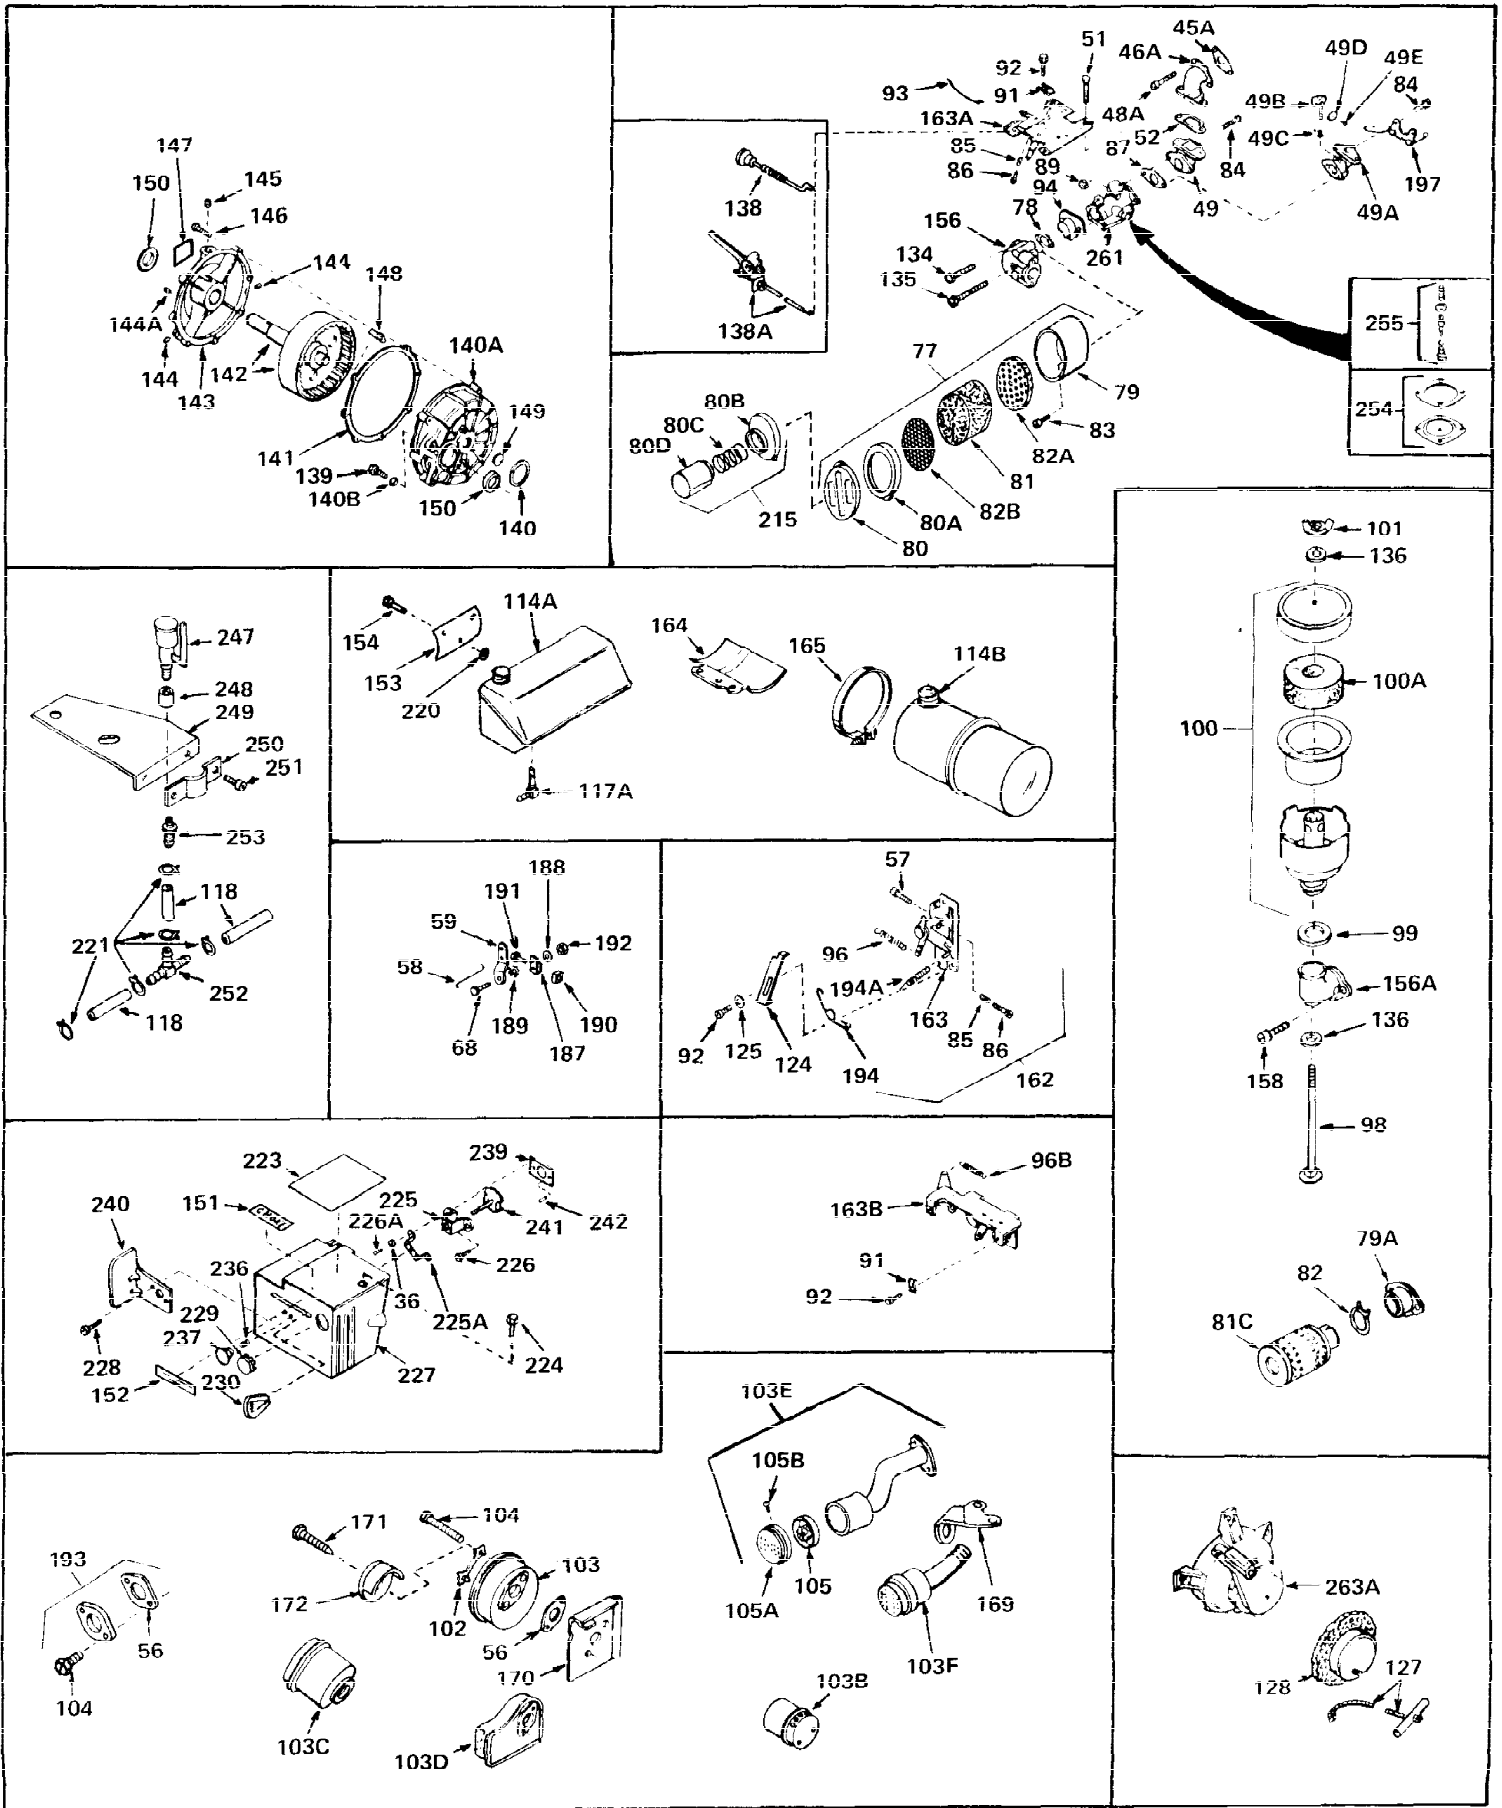

Ref #	Part Number	Qty	Description
36	8269	0	Washer
45A	30188	0	Gasket, Intake pipe
48A	650451	0	Screw
51	650454	0	Screw, Fil. flex hd. 1/4-20 x 3/4
57	28942	0	Screw
57	30091	0	Screw, Hex slotted washer hd., 8-32 x 1/2
57	30200	0	Screw
59	31510	0	Lever, Governor
68	650548	0	Screw, Hex washer hd., 8-32 x 5/16
77	31545	0	Cleaner Assy., Air
78	27272	0	Gasket, Air cleaner
80D	450124	0	Bag, Pre-cleaner
80C	450150	0	Spring, Pre-cleaner
82A	29962	0	Screen, Air cleaner
83	650163	0	Screw, Fil. hd. Sems, 10-32 x 7/8
83	650399	0	Screw, Phil. fil. hd. Sems, 10-32 x 5/8
83	650709	0	Screw
83	28820	0	Screw
84	30564	0	Screw
84	6201	0	Screw
84	6202	0	Screw
84	650551	0	Screw, Hex hd. cap, 1/4-28 x 1-1/4
85	28564	0	Spring, Compression
85	31342	0	Spring, Compression
85	32924	0	Spring, Compression
86	29500	0	Screw, Fil. hd. mach., Sems, 8-32 x 3/4
86	650549	0	Screw
86	650688	0	Screw, Hex hd., 10-32 x 1-5/16" (Drilled
87	26756	0	Gasket, Carburetor
89	29752	0	Nut
91	27793	0	Clip, Conduit
92	28942	0	Screw
96B	31426	0	Spring, Extension
101	9577	0	Nut, Wing, 10-24
102	30083	0	Plate, Locking
103F	33288	0	Muffler
104	27182	0	Screw, Hex hd. cap, 1/4-20 x 3-3/8
104	650253	0	Screw, Hex hd. cap, 1/4-20 x 2-1/4
104	650327	0	Screw, Fil slotted hd. Sems, 114-20 x 2-1/2
104	650493	0	Screw, Hex hd. Sems, 1/4-20 x 1-3/4
104	650561	0	Screw
104	650599	0	Screw, Hex hd. cap, Sems, 1/4-20 x 1-1/2
104	650795	0	Screw, Hex hd. cap, Sems, 1/4-20 x 2-5/16
105A	33172	0	Cover, Muffler
105B	650578	0	Screw
105	33171	0	Screen, Muffler
117A	28584	0	Strainer & Elbow
118	29774	0	Line, Fuel (Braided 8.25")
118	30705	0	Line, Fuel (Braided 16")
118	30962	0	Line, Fuel (Braided 32")
127	590343	0	Rope & Handle Assy., Starter
128	30892	0	Pulley, Rope starter
134	650163	0	Screw, Fil. hd. Sems, 10-32 x 7/8
135	650520	0	Screw
135	650544	0	Screw, Pan flex hd., 10-24 x 7/8