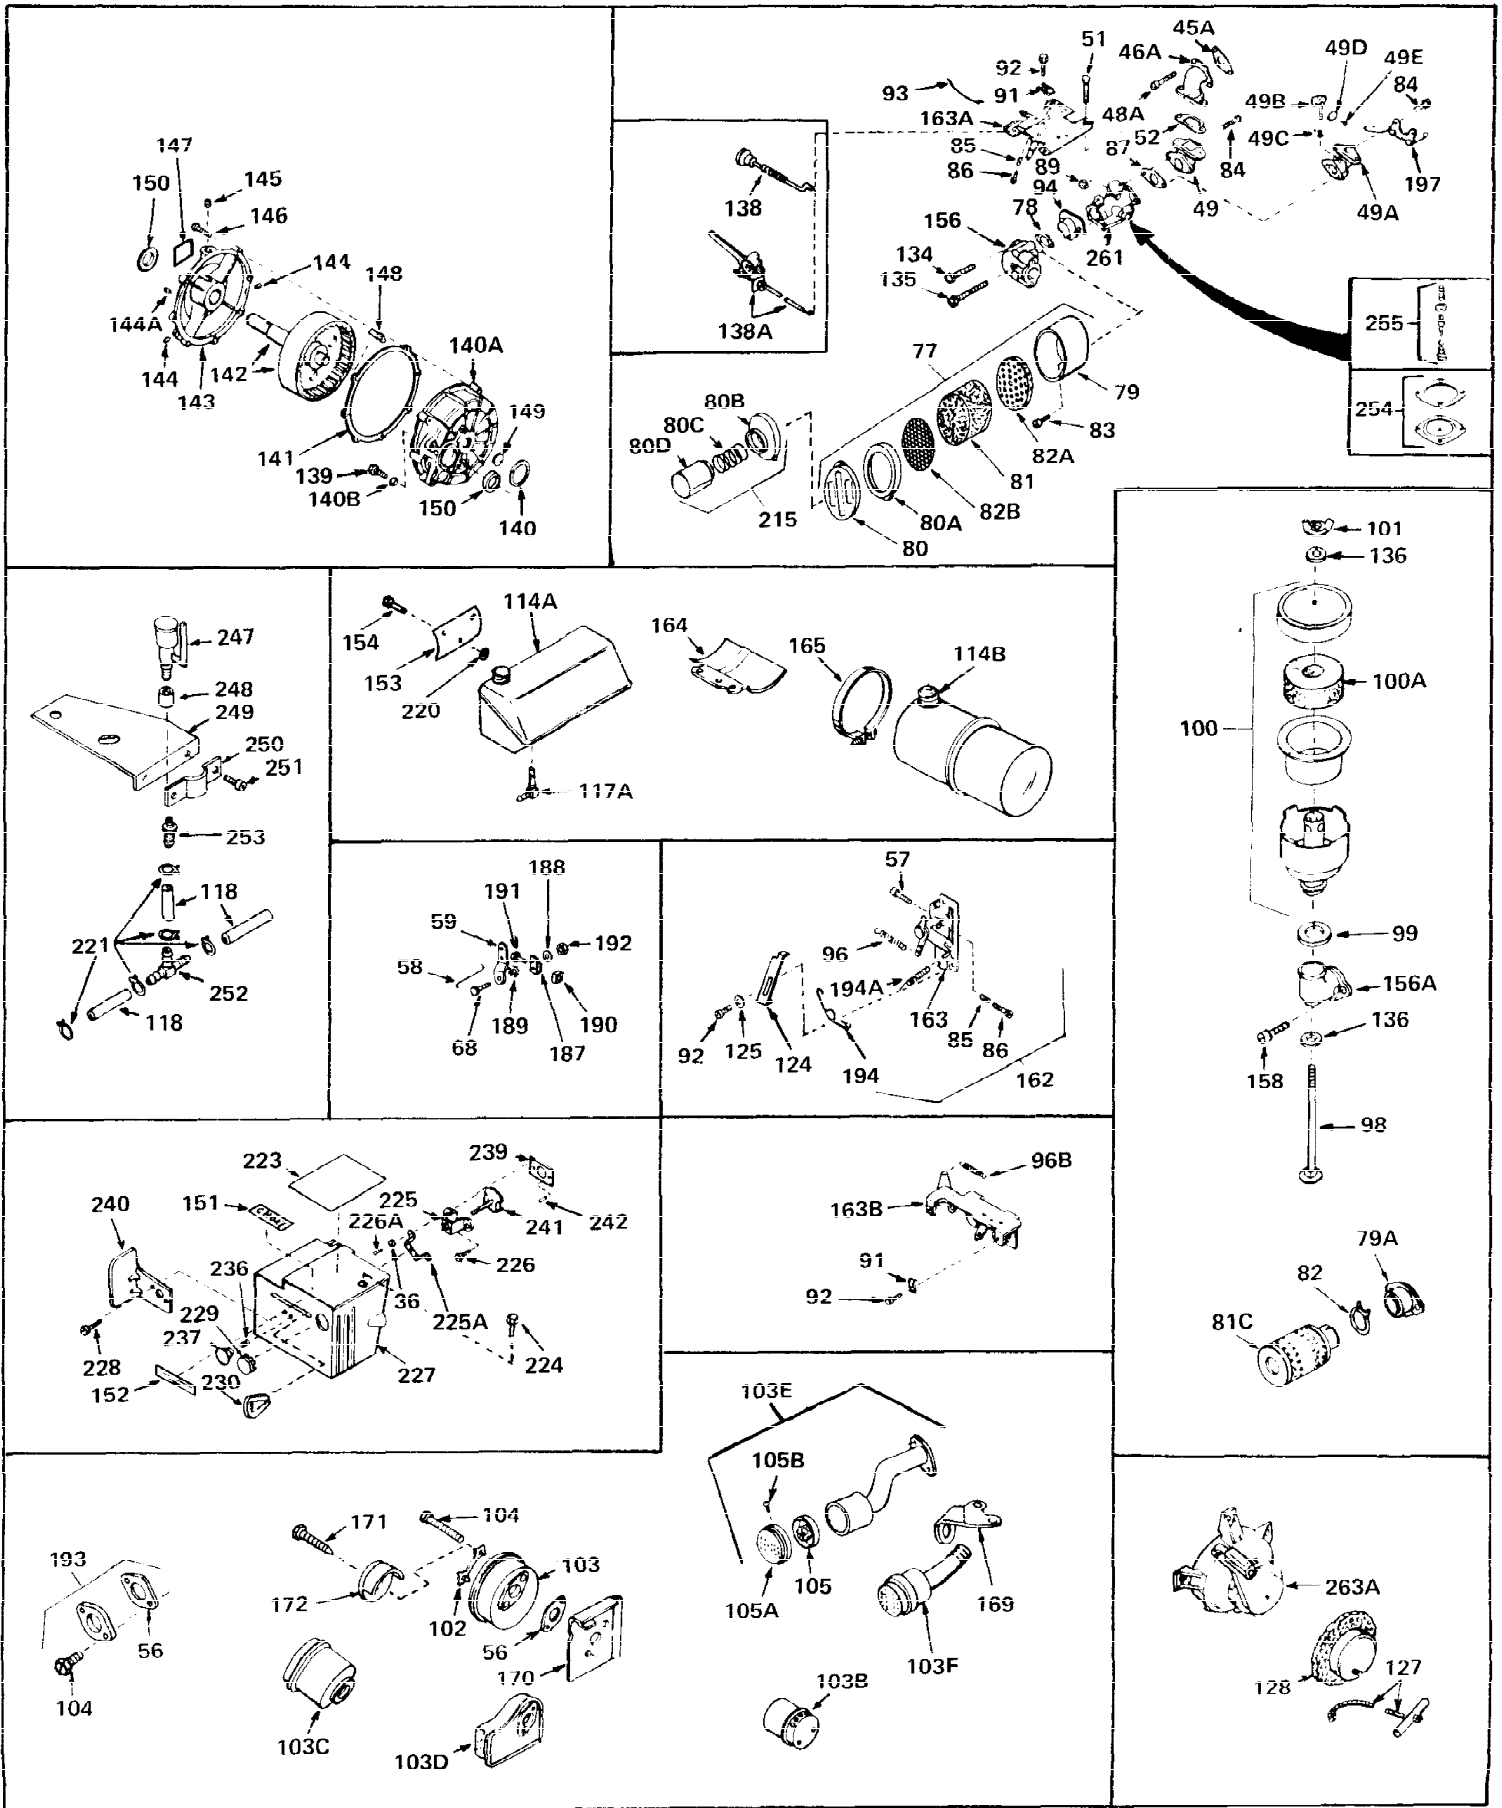

Ref #	Part Number	Qty	Description
36	8269	0	Washer
45A	30188	0	Gasket, Intake pipe
48A	650451	0	Screw
51	650454	0	Screw, Fil. flex hd. 1/4-20 x 3/4
57	28942	0	Screw
57	30091	0	Screw, Hex slotted washer hd., 8-32 x 1/2
57	30200	0	Screw
59	31510	0	Lever, Governor
68	650548	0	Screw, Hex washer hd., 8-32 x 5/16
77	31545	0	Cleaner Assy., Air
78	27272	0	Gasket, Air cleaner
80D	450124	0	Bag, Pre-cleaner
80C	450150	0	Spring, Pre-cleaner
82A	29962	0	Screen, Air cleaner
83	650163	0	Screw, Fil. hd. Sems, 10-32 x 7/8
83	650399	0	Screw, Phil. fil. hd. Sems, 10-32 x 5/8
83	650709	0	Screw
83	28820	0	Screw
84	30564	0	Screw
84	6201	0	Screw
84	6202	0	Screw
84	650551	0	Screw, Hex hd. cap, 1/4-28 x 1-1/4
85	28564	0	Spring, Compression
85	31342	0	Spring, Compression
85	32924	0	Spring, Compression
86	29500	0	Screw, Fil. hd. mach., Sems, 8-32 x 3/4
86	650549	0	Screw
86	650688	0	Screw, Hex hd., 10-32 x 1-5/16" (Drilled
87	26756	0	Gasket, Carburetor
89	29752	0	Nut
91	27793	0	Clip, Conduit
92	28942	0	Screw
96B	31426	0	Spring, Extension
101	9577	0	Nut, Wing, 10-24
102	30083	0	Plate, Locking
103F	33288	0	Muffler
104	27182	0	Screw, Hex hd. cap, 1/4-20 x 3-3/8
104	650253	0	Screw, Hex hd. cap, 1/4-20 x 2-1/4
104	650327	0	Screw, Fil slotted hd. Sems, 114-20 x 2-1/2
104	650493	0	Screw, Hex hd. Sems, 1/4-20 x 1-3/4
104	650561	0	Screw
104	650599	0	Screw, Hex hd. cap, Sems, 1/4-20 x 1-1/2
104	650795	0	Screw, Hex hd. cap, Sems, 1/4-20 x 2-5/16
105A	33172	0	Cover, Muffler
105	33171	0	Screen, Muffler
105B	650578	0	Screw
117A	28584	0	Strainer & Elbow
118	29774	0	Line, Fuel (Braided 8.25")
118	30705	0	Line, Fuel (Braided 16")
118	30962	0	Line, Fuel (Braided 32")
134	650163	0	Screw, Fil. hd. Sems, 10-32 x 7/8
135	650520	0	Screw
135	650544	0	Screw, Pan flex hd., 10-24 x 7/8
136	27183	0	Washer, Fiber
136	31905	0	Washer, Paper