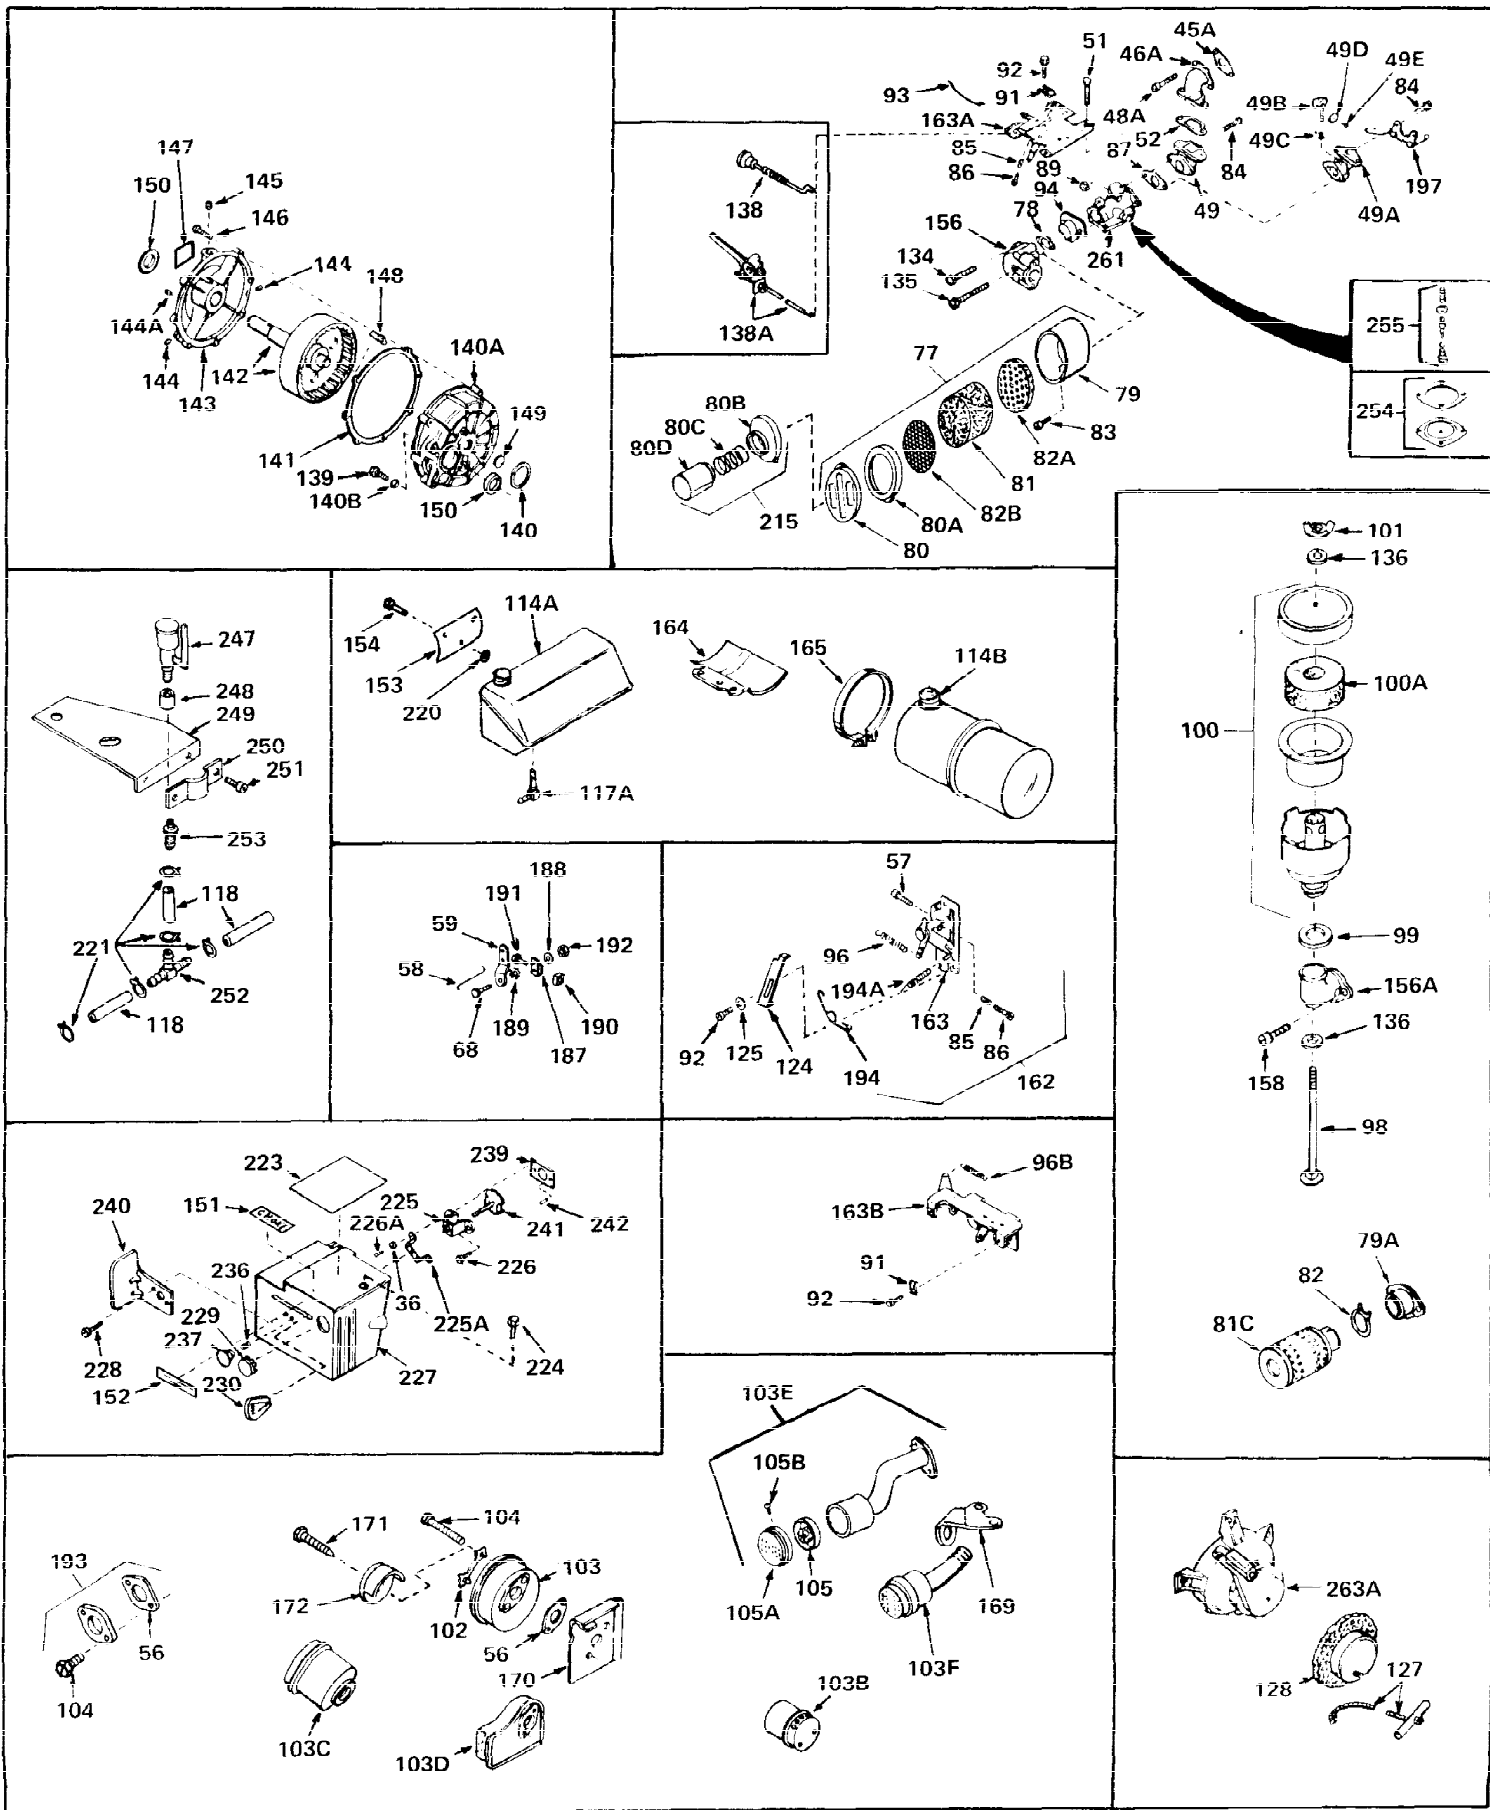

Ref #	Part Number	Qty	Description
36	8269	0	Washer
45A	30188	0	Gasket, Intake pipe
48A	650451	0	Screw
51	650454	0	Screw, Fil. flex hd. 1/4-20 x 3/4
57	28942	0	Screw
57	30091	0	Screw, Hex slotted washer hd., 8-32 x 1/2
57	30200	0	Screw
59	31510	0	Lever, Governor
68	650548	0	Screw, Hex washer hd., 8-32 x 5/16
77	31545	0	Cleaner Assy., Air
78	27272	0	Gasket, Air cleaner
80D	450124	0	Bag, Pre-cleaner
80C	450150	0	Spring, Pre-cleaner
82A	29962	0	Screen, Air cleaner
83	650163	0	Screw, Fil. hd. Sems, 10-32 x 7/8
83	650399	0	Screw, Phil. fil. hd. Sems, 10-32 x 5/8
83	650709	0	Screw
83	28820	0	Screw
84	30564	0	Screw
84	6201	0	Screw
84	6202	0	Screw
84	650551	0	Screw, Hex hd. cap, 1/4-28 x 1-1/4
85	28564	0	Spring, Compression
85	31342	0	Spring, Compression
85	32924	0	Spring, Compression
86	29500	0	Screw, Fil. hd. mach., Sems, 8-32 x 3/4
86	650549	0	Screw
86	650688	0	Screw, Hex hd., 10-32 x 1-5/16" (Drilled
87	26756	0	Gasket, Carburetor
89	29752	0	Nut
91	27793	0	Clip, Conduit
92	28942	0	Screw
96B	31426	0	Spring, Extension
101	9577	0	Nut, Wing, 10-24
102	30083	0	Plate, Locking
103F	33288	0	Muffler
104	27182	0	Screw, Hex hd. cap, 1/4-20 x 3-3/8
104	650253	0	Screw, Hex hd. cap, 1/4-20 x 2-1/4
104	650327	0	Screw, Fil slotted hd. Sems, 114-20 x 2-1/2
104	650493	0	Screw, Hex hd. Sems, 1/4-20 x 1-3/4
104	650561	0	Screw
104	650599	0	Screw, Hex hd. cap, Sems, 1/4-20 x 1-1/2
104	650795	0	Screw, Hex hd. cap, Sems, 1/4-20 x 2-5/16
105A	33172	0	Cover, Muffler
105	33171	0	Screen, Muffler
105B	650578	0	Screw
117A	28584	0	Strainer & Elbow
118	29774	0	Line, Fuel (Braided 8.25")
118	30705	0	Line, Fuel (Braided 16")
118	30962	0	Line, Fuel (Braided 32")
134	650163	0	Screw, Fil. hd. Sems, 10-32 x 7/8
135	650520	0	Screw
135	650544	0	Screw, Pan flex hd., 10-24 x 7/8
136	27183	0	Washer, Fiber
136	31905	0	Washer, Paper