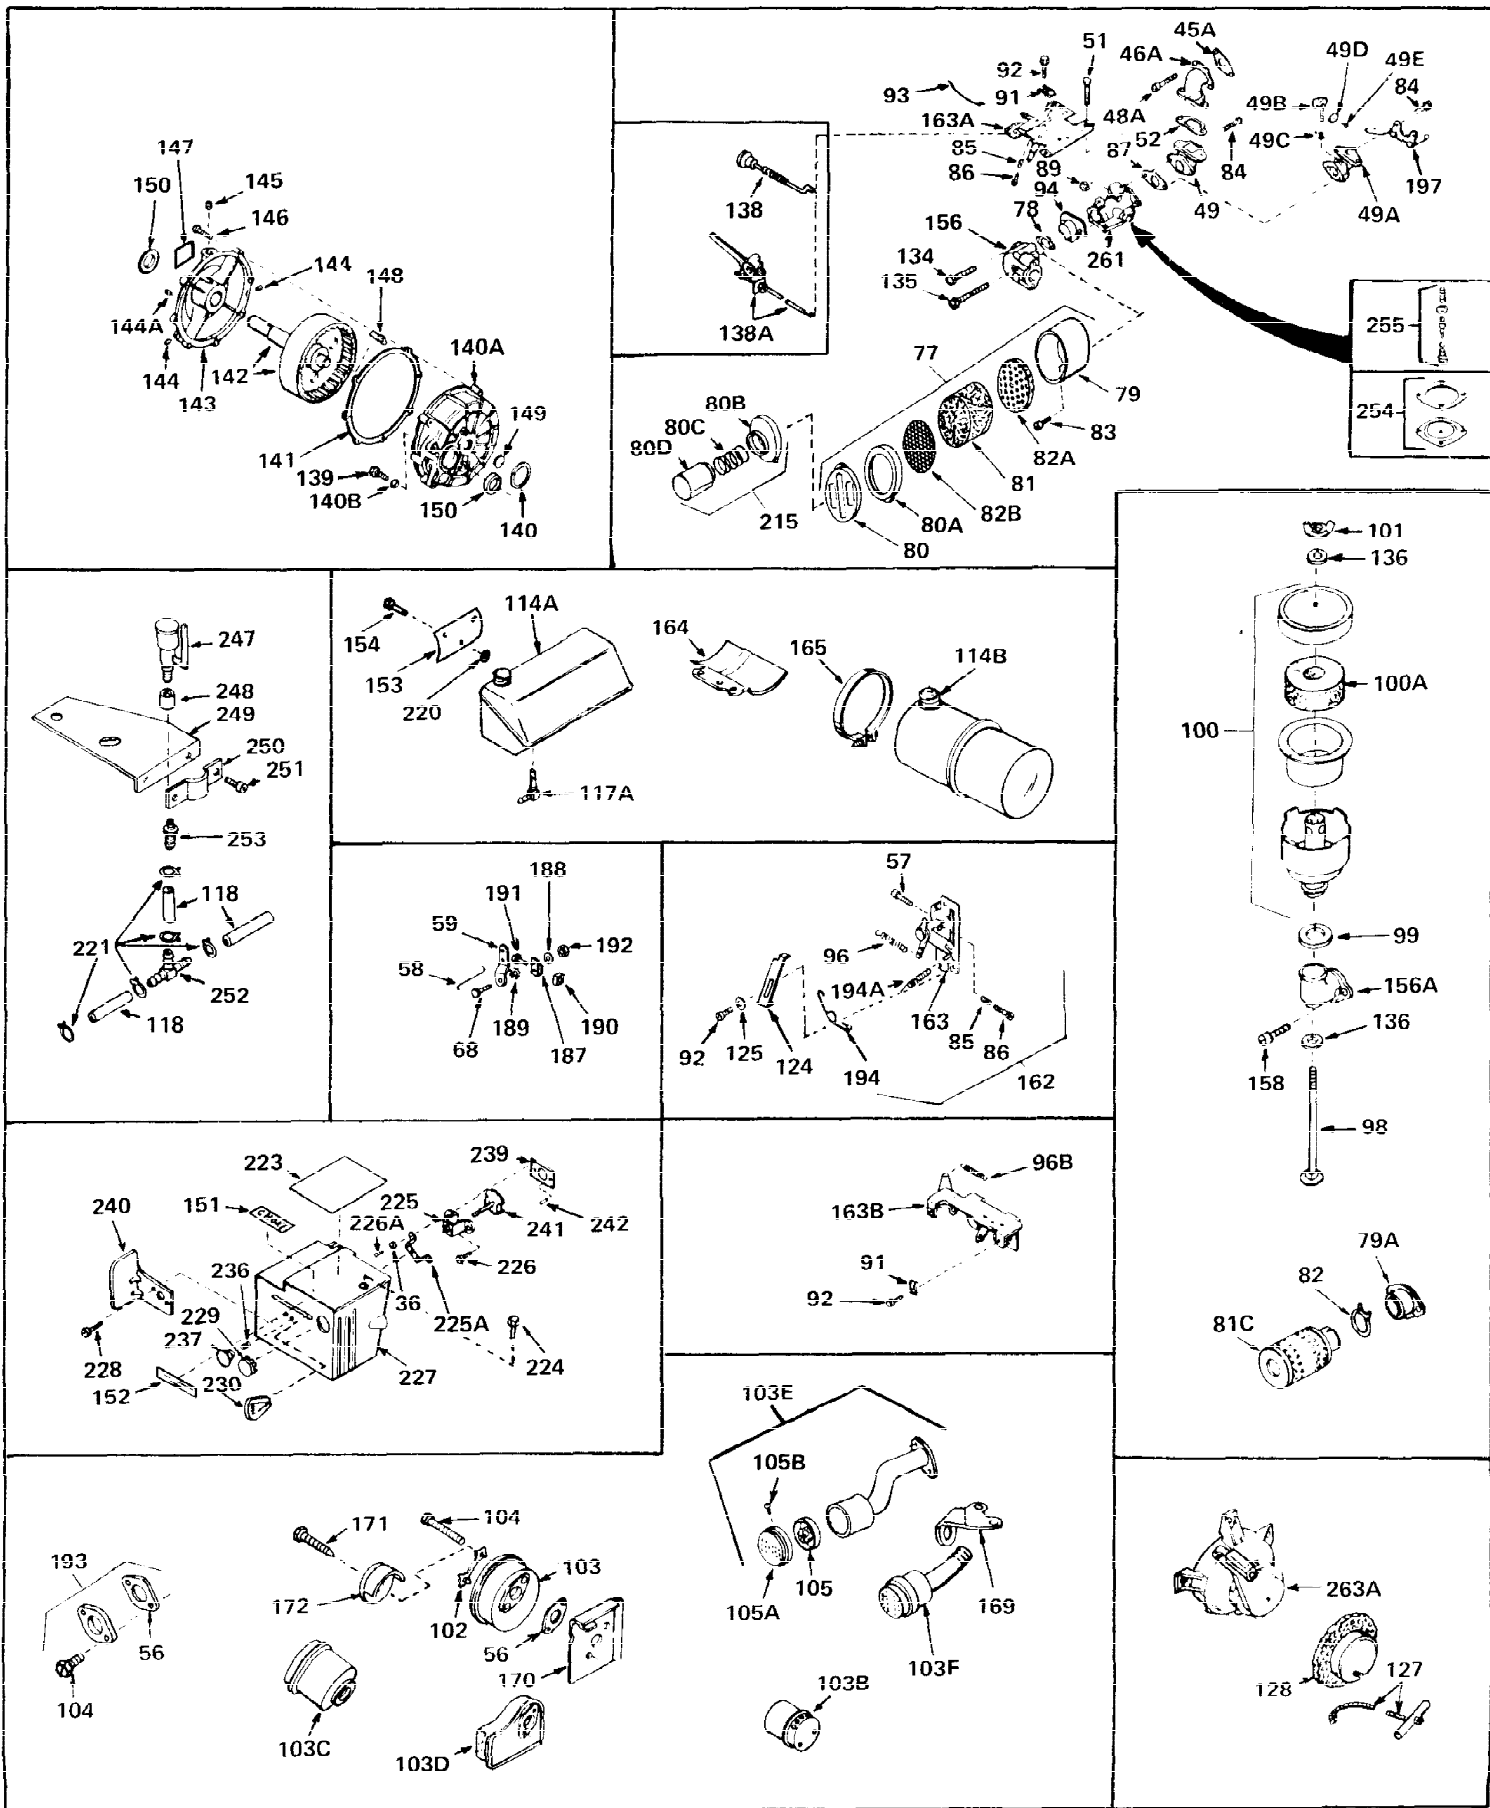

Ref #	Part Number	Qty	Description
36	8269	0	Washer
45A	30188	0	Gasket, Intake pipe
48A	650451	0	Screw
51	650454	0	Screw, Fil. flex hd. 1/4-20 x 3/4
57	28942	0	Screw
57	30091	0	Screw, Hex slotted washer hd., 8-32 x 1/2
57	30200	0	Screw
59	31510	0	Lever, Governor
68	650548	0	Screw, Hex washer hd., 8-32 x 5/16
77	31545	0	Cleaner Assy., Air
78	27272	0	Gasket, Air cleaner
80C	450150	0	Spring, Pre-cleaner
80D	450124	0	Bag, Pre-cleaner
82A	29962	0	Screen, Air cleaner
83	650163	0	Screw, Fil. hd. Sems, 10-32 x 7/8
83	650399	0	Screw, Phil. fil. hd. Sems, 10-32 x 5/8
83	650709	0	Screw
83	28820	0	Screw
84	30564	0	Screw
84	6201	0	Screw
84	6202	0	Screw
84	650551	0	Screw, Hex hd. cap, 1/4-28 x 1-1/4
85	28564	0	Spring, Compression
85	31342	0	Spring, Compression
85	32924	0	Spring, Compression
86	29500	0	Screw, Fil. hd. mach., Sems, 8-32 x 3/4
86	650549	0	Screw
86	650688	0	Screw, Hex hd., 10-32 x 1-5/16" (Drilled
87	31688	0	Gasket, Carburetor (1/8 thick)
89	29752	0	Nut
91	27793	0	Clip, Conduit
92	28942	0	Screw
96B	31426	0	Spring, Extension
101	9577	0	Nut, Wing, 10-24
102	30083	0	Plate, Locking
103F	33288	0	Muffler
104	27182	0	Screw, Hex hd. cap, 1/4-20 x 3-3/8
104	650253	0	Screw, Hex hd. cap, 1/4-20 x 2-1/4
104	650327	0	Screw, Fil slotted hd. Sems, 114-20 x 2-1/2
104	650493	0	Screw, Hex hd. Sems, 1/4-20 x 1-3/4
104	650561	0	Screw
104	650599	0	Screw, Hex hd. cap, Sems, 1/4-20 x 1-1/2
104	650795	0	Screw, Hex hd. cap, Sems, 1/4-20 x 2-5/16
105A	33172	0	Cover, Muffler
105	33171	0	Screen, Muffler
105B	650578	0	Screw
117A	28584	0	Strainer & Elbow
118	29774	0	Line, Fuel (Braided 8.25")
118	30705	0	Line, Fuel (Braided 16")
118	30962	0	Line, Fuel (Braided 32")
134	650163	0	Screw, Fil. hd. Sems, 10-32 x 7/8
135	650520	0	Screw
135	650544	0	Screw, Pan flex hd., 10-24 x 7/8
136	27183	0	Washer, Fiber
136	31905	0	Washer, Paper