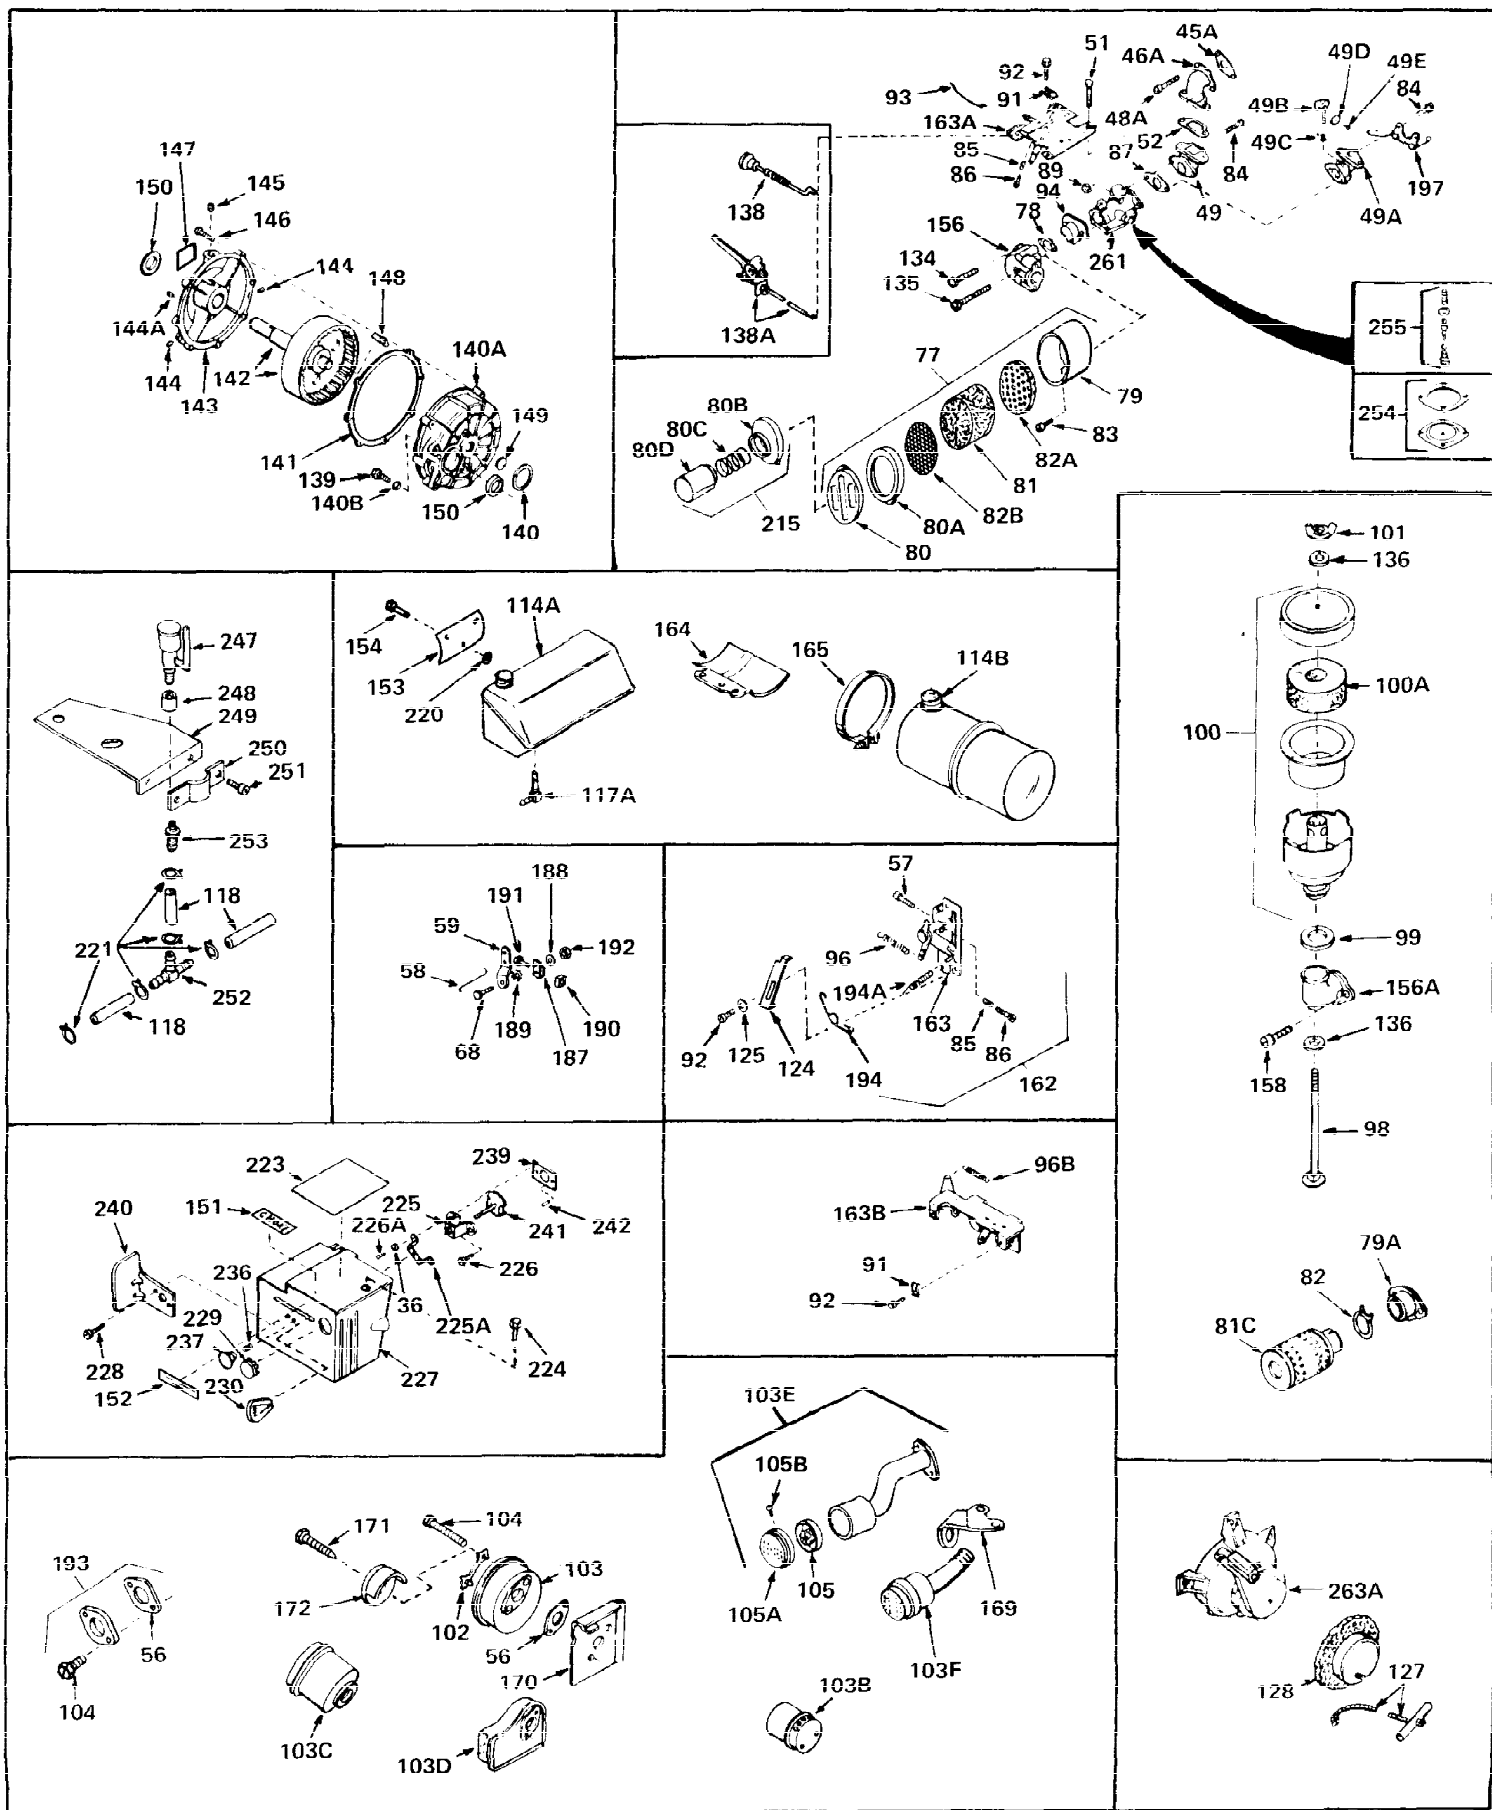

Ref #	Part Number	Qty	Description
36	8269	0	Washer
45A	30188	0	Gasket, Intake pipe
48A	650451	0	Screw
51	650454	0	Screw, Fil. flex hd. 1/4-20 x 3/4
57	28942	0	Screw
57	30091	0	Screw, Hex slotted washer hd., 8-32 x 1/2
57	30200	0	Screw
59	31510	0	Lever, Governor
68	650548	0	Screw, Hex washer hd., 8-32 x 5/16
77	31545	0	Cleaner Assy., Air
78	27272	0	Gasket, Air cleaner
80D	450124	0	Bag, Pre-cleaner
80C	450150	0	Spring, Pre-cleaner
82A	29962	0	Screen, Air cleaner
83	650163	0	Screw, Fil. hd. Sems, 10-32 x 7/8
83	650399	0	Screw, Phil. fil. hd. Sems, 10-32 x 5/8
83	650709	0	Screw
83	28820	0	Screw
84	30564	0	Screw
84	6201	0	Screw
84	6202	0	Screw
84	650551	0	Screw, Hex hd. cap, 1/4-28 x 1-1/4
85	28564	0	Spring, Compression
85	31342	0	Spring, Compression
85	32924	0	Spring, Compression
86	29500	0	Screw, Fil. hd. mach., Sems, 8-32 x 3/4
86	650549	0	Screw
86	650688	0	Screw, Hex hd., 10-32 x 1-5/16" (Drilled
87	26756	0	Gasket, Carburetor
89	29752	0	Nut
91	27793	0	Clip, Conduit
92	28942	0	Screw
96B	31426	0	Spring, Extension
101	9577	0	Nut, Wing, 10-24
102	30083	0	Plate, Locking
103F	33288	0	Muffler
104	27182	0	Screw, Hex hd. cap, 1/4-20 x 3-3/8
104	650253	0	Screw, Hex hd. cap, 1/4-20 x 2-1/4
104	650327	0	Screw, Fil slotted hd. Sems, 114-20 x 2-1/2
104	650493	0	Screw, Hex hd. Sems, 1/4-20 x 1-3/4
104	650561	0	Screw
104	650599	0	Screw, Hex hd. cap, Sems, 1/4-20 x 1-1/2
104	650795	0	Screw, Hex hd. cap, Sems, 1/4-20 x 2-5/16
105A	33172	0	Cover, Muffler
105B	650578	0	Screw
105	33171	0	Screen, Muffler
117A	28584	0	Strainer & Elbow
118	29774	0	Line, Fuel (Braided 8.25")
118	30705	0	Line, Fuel (Braided 16")
118	30962	0	Line, Fuel (Braided 32")
127	590343	0	Rope & Handle Assy., Starter
128	30892	0	Pulley, Rope starter
134	650163	0	Screw, Fil. hd. Sems, 10-32 x 7/8
135	650520	0	Screw
135	650544	0	Screw, Pan flex hd., 10-24 x 7/8