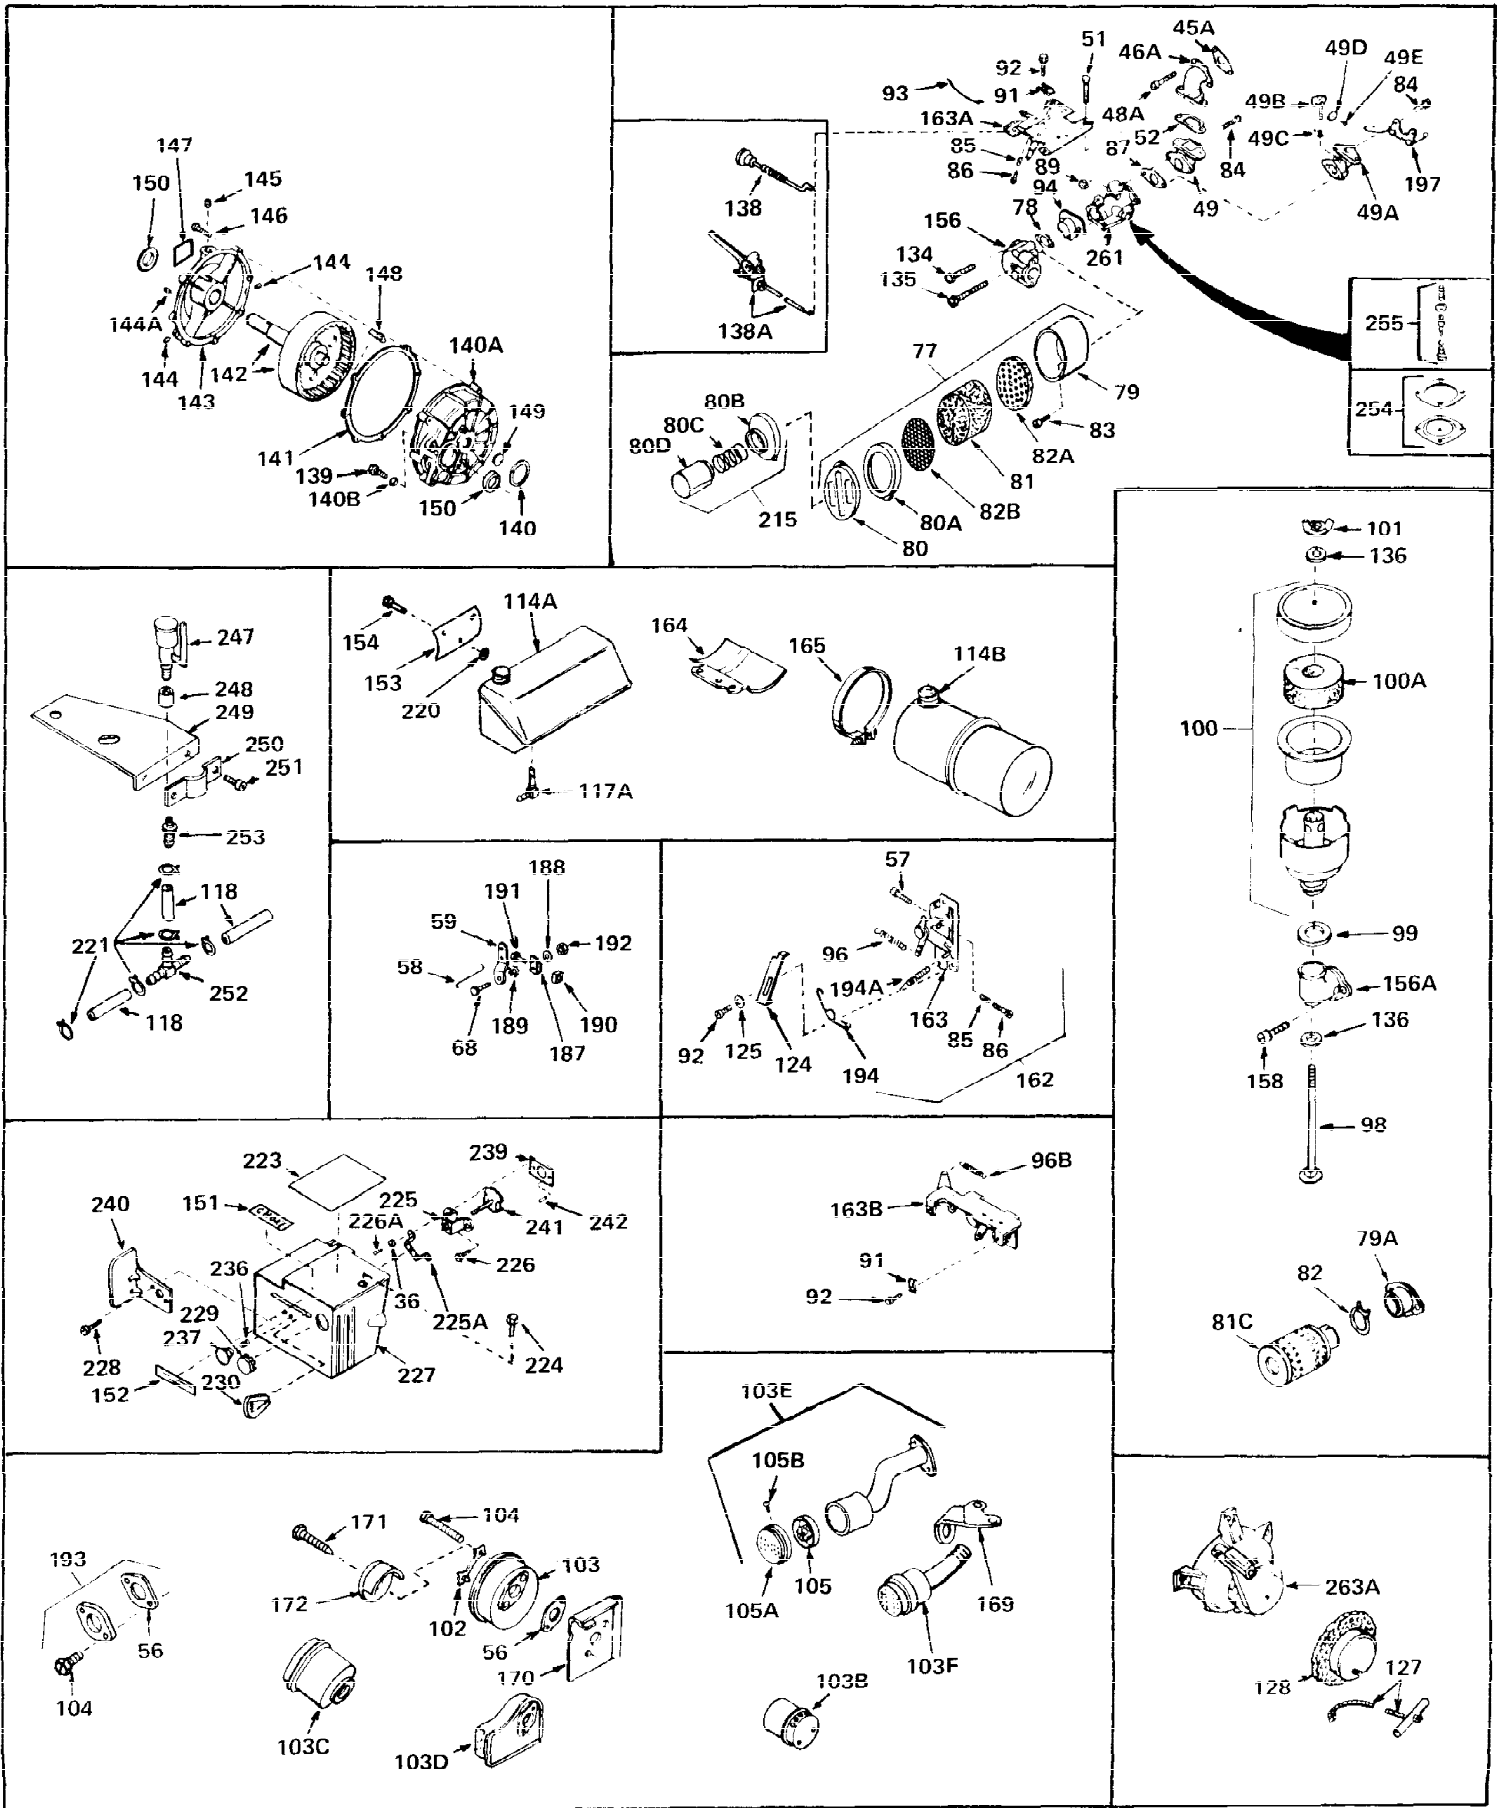

Ref #	Part Number	Qty	Description
36	8269	0	Washer
45A	30188	0	Gasket, Intake pipe
48A	650451	0	Screw
51	650454	0	Screw, Fil. flex hd. 1/4-20 x 3/4
56	30081	0	Gasket, Exhaust
57	28942	0	Screw
57	30091	0	Screw, Hex slotted washer hd., 8-32 x 1/2
57	30200	0	Screw
59	31510	0	Lever, Governor
68	650548	0	Screw, Hex washer hd., 8-32 x 5/16
77	31545	0	Cleaner Assy., Air
78	27272	0	Gasket, Air cleaner
80D	450124	0	Bag, Pre-cleaner
80C	450150	0	Spring, Pre-cleaner
82A	29962	0	Screen, Air cleaner
83	28820	0	Screw
83	650163	0	Screw, Fil. hd. Sems, 10-32 x 7/8
83	650399	0	Screw, Phil. fil. hd. Sems, 10-32 x 5/8
83	650709	0	Screw
84	30564	0	Screw
84	6201	0	Screw
84	6202	0	Screw
84	650551	0	Screw, Hex hd. cap, 1/4-28 x 1-1/4
85	28564	0	Spring, Compression
85	31342	0	Spring, Compression
85	32924	0	Spring, Compression
86	29500	0	Screw, Fil. hd. mach., Sems, 8-32 x 3/4
86	650549	0	Screw
86	650688	0	Screw, Hex hd., 10-32 x 1-5/16" (Drilled
87	26756	0	Gasket, Carburetor
89	29752	0	Nut
91	27793	0	Clip, Conduit
92	28942	0	Screw
101	9577	0	Nut, Wing, 10-24
102	30083	0	Plate, Locking
103	30996	0	Muffler
103F	33288	0	Muffler
104	27182	0	Screw, Hex hd. cap, 1/4-20 x 3-3/8
104	650253	0	Screw, Hex hd. cap, 1/4-20 x 2-1/4
104	650327	0	Screw, Fil slotted hd. Sems, 114-20 x 2-1/2
104	650493	0	Screw, Hex hd. Sems, 1/4-20 x 1-3/4
104	650561	0	Screw
104	650599	0	Screw, Hex hd. cap, Sems, 1/4-20 x 1-1/2
104	650795	0	Screw, Hex hd. cap, Sems, 1/4-20 x 2-5/16
105B	650578	0	Screw
105A	33172	0	Cover, Muffler
105	33171	0	Screen, Muffler
117A	28584	0	Strainer & Elbow
118	29774	0	Line, Fuel (Braided 8.25")
118	30705	0	Line, Fuel (Braided 16")
118	30962	0	Line, Fuel (Braided 32")
127	590343	0	Rope & Handle Assy., Starter
128	30892	0	Pulley, Rope starter
134	650163	0	Screw, Fil. hd. Sems, 10-32 x 7/8
135	650520	0	Screw