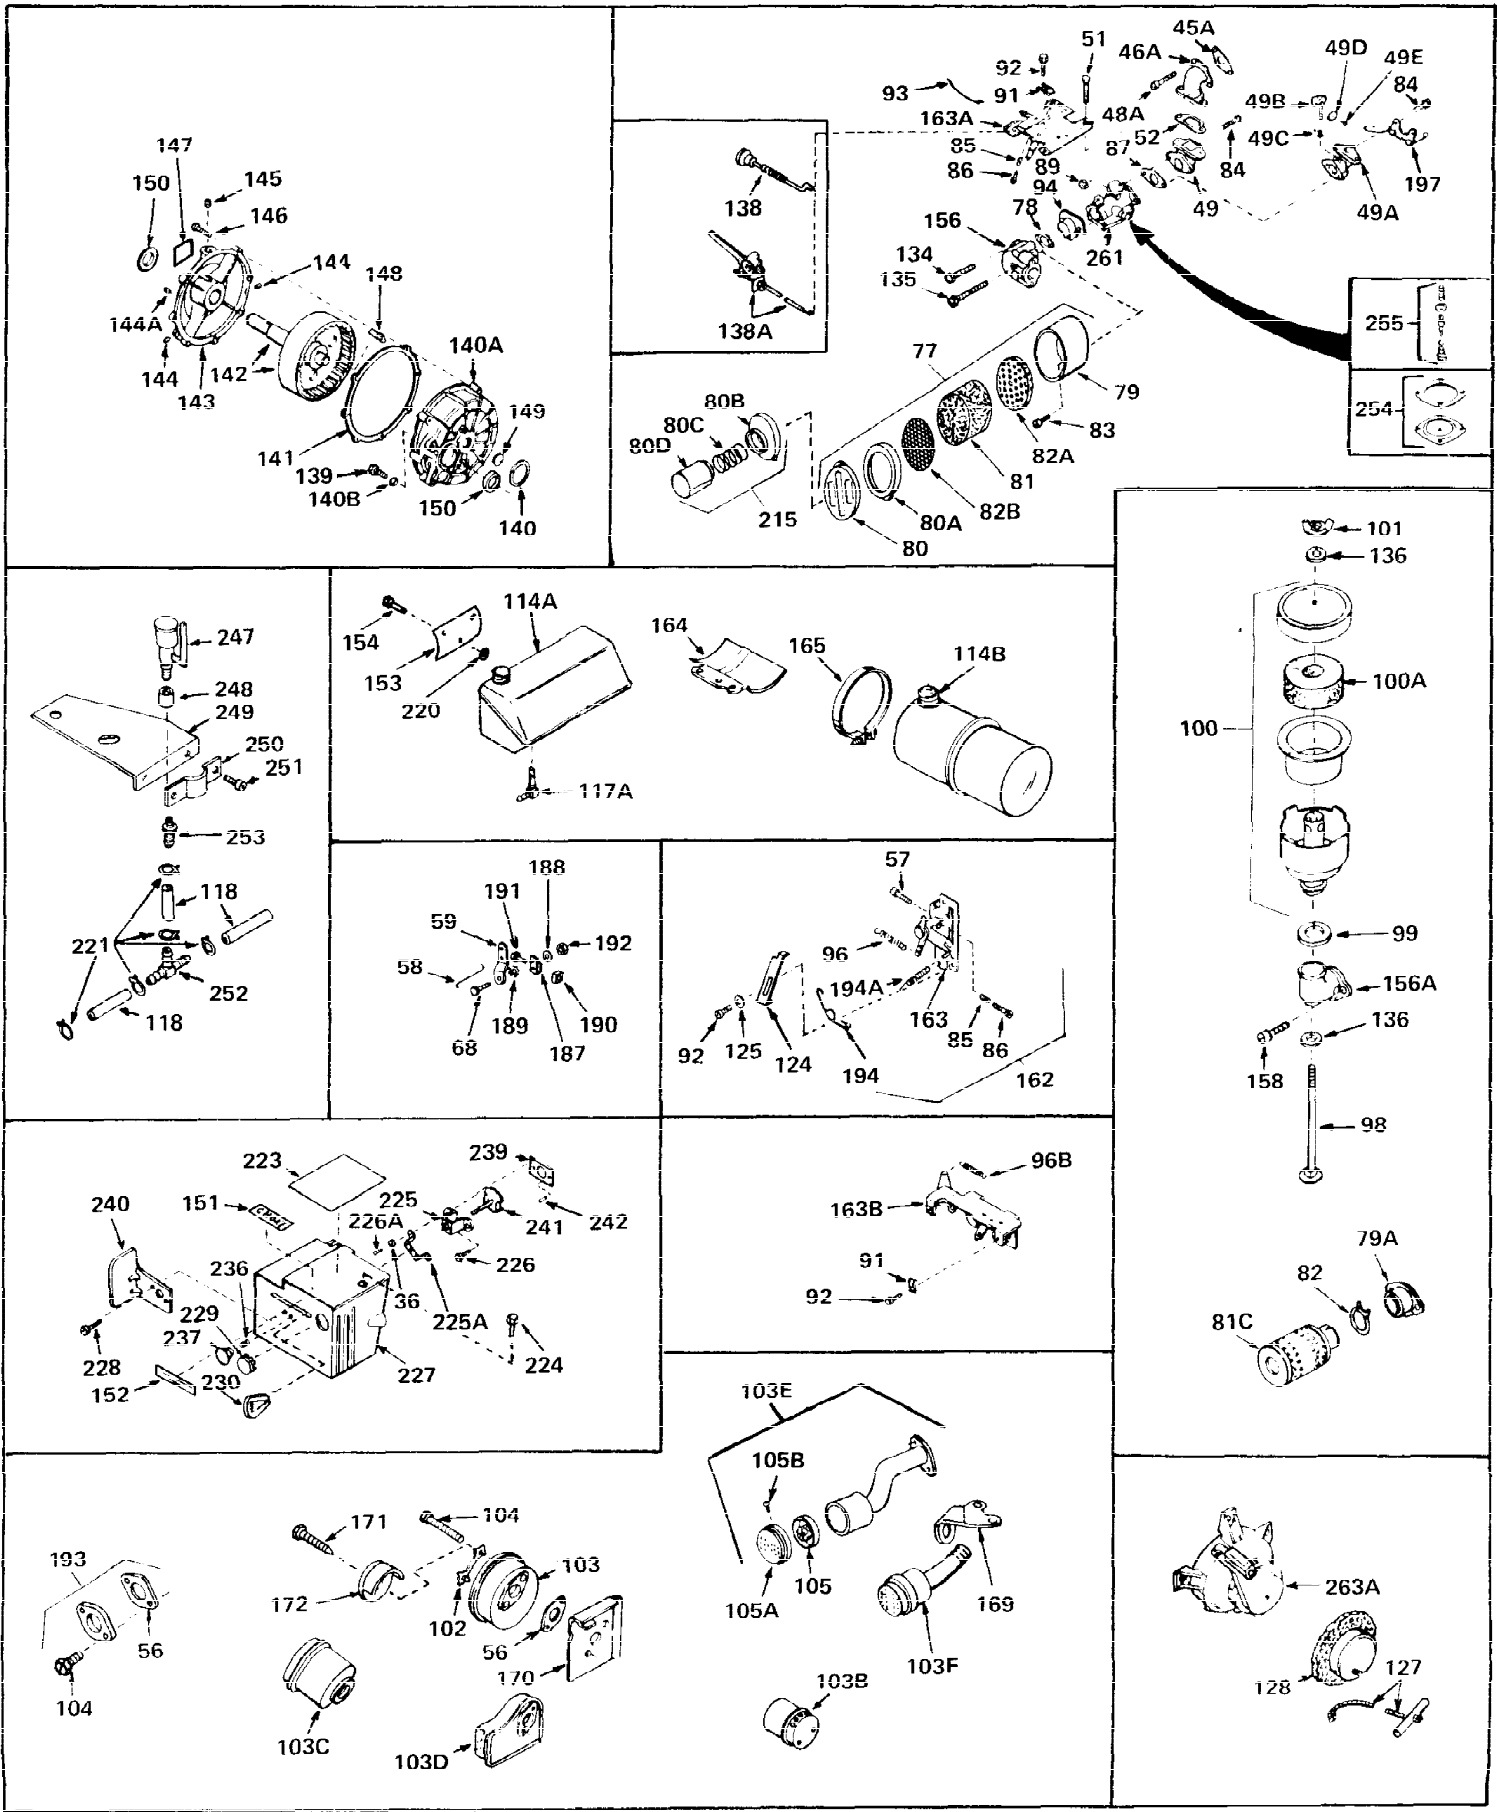

Ref #	Part Number	Qty	Description
36	8269	0	Washer
45A	30188	0	Gasket, Intake pipe
48A	650451	0	Screw
51	650454	0	Screw, Fil. flex hd. 1/4-20 x 3/4
57	28942	0	Screw
57	30091	0	Screw, Hex slotted washer hd., 8-32 x 1/2
57	30200	0	Screw
59	31510	0	Lever, Governor
68	650548	0	Screw, Hex washer hd., 8-32 x 5/16
77	31545	0	Cleaner Assy., Air
78	27272	0	Gasket, Air cleaner
80D	450124	0	Bag, Pre-cleaner
80C	450150	0	Spring, Pre-cleaner
82A	29962	0	Screen, Air cleaner
83	650399	0	Screw, Phil. fil. hd. Sems, 10-32 x 5/8
83	650709	0	Screw
83	28820	0	Screw
83	650163	0	Screw, Fil. hd. Sems, 10-32 x 7/8
84	30564	0	Screw
84	6201	0	Screw
84	6202	0	Screw
84	650551	0	Screw, Hex hd. cap, 1/4-28 x 1-1/4
85	28564	0	Spring, Compression
85	31342	0	Spring, Compression
85	32924	0	Spring, Compression
86	29500	0	Screw, Fil. hd. mach., Sems, 8-32 x 3/4
86	650549	0	Screw
86	650688	0	Screw, Hex hd., 10-32 x 1-5/16" (Drilled
87	26756	0	Gasket, Carburetor
89	29752	0	Nut
91	27793	0	Clip, Conduit
92	28942	0	Screw
96B	31426	0	Spring, Extension
101	9577	0	Nut, Wing, 10-24
102	30083	0	Plate, Locking
103F	33288	0	Muffler
104	27182	0	Screw, Hex hd. cap, 1/4-20 x 3-3/8
104	650253	0	Screw, Hex hd. cap, 1/4-20 x 2-1/4
104	650327	0	Screw, Fil slotted hd. Sems, 114-20 x 2-1/2
104	650493	0	Screw, Hex hd. Sems, 1/4-20 x 1-3/4
104	650561	0	Screw
104	650599	0	Screw, Hex hd. cap, Sems, 1/4-20 x 1-1/2
104	650795	0	Screw, Hex hd. cap, Sems, 1/4-20 x 2-5/16
105	33171	0	Screen, Muffler
105B	650578	0	Screw
105A	33172	0	Cover, Muffler
117A	28584	0	Strainer & Elbow
118	29774	0	Line, Fuel (Braided 8.25")
118	30705	0	Line, Fuel (Braided 16")
118	30962	0	Line, Fuel (Braided 32")
134	650163	0	Screw, Fil. hd. Sems, 10-32 x 7/8
135	650520	0	Screw
135	650544	0	Screw, Pan flex hd., 10-24 x 7/8
136	27183	0	Washer, Fiber
136	31905	0	Washer, Paper