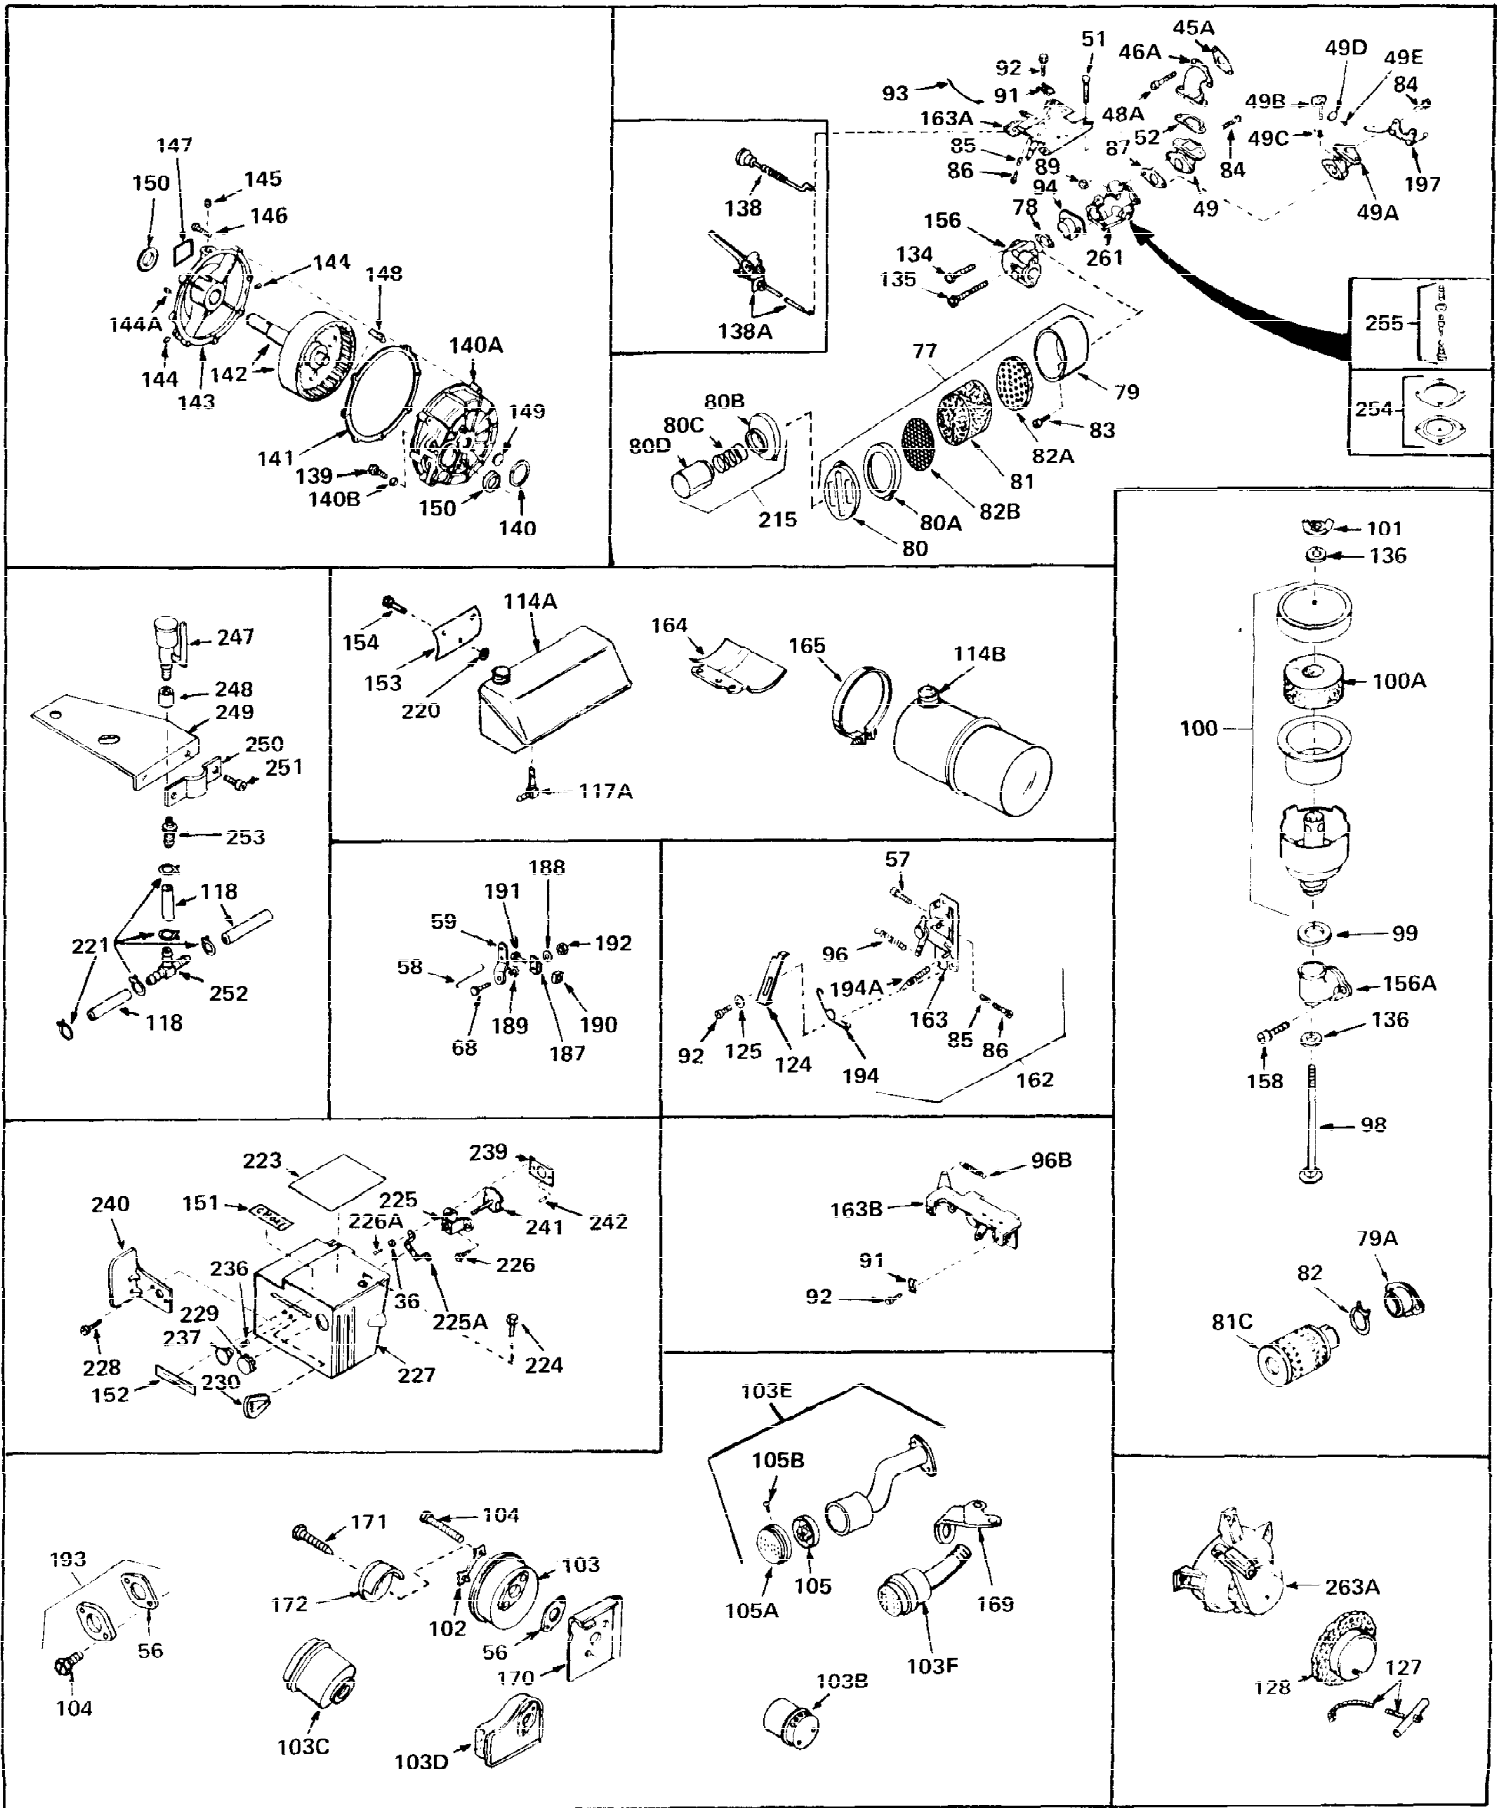

Ref #	Part Number	Qty	Description
36	8269	0	Washer
45A	30188	0	Gasket, Intake pipe
48A	650451	0	Screw
51	650454	0	Screw, Fil. flex hd. 1/4-20 x 3/4
57	28942	0	Screw
57	30091	0	Screw, Hex slotted washer hd., 8-32 x 1/2
57	30200	0	Screw
59	31510	0	Lever, Governor
68	650548	0	Screw, Hex washer hd., 8-32 x 5/16
77	31545	0	Cleaner Assy., Air
78	27272	0	Gasket, Air cleaner
80D	450124	0	Bag, Pre-cleaner
80C	450150	0	Spring, Pre-cleaner
82A	29962	0	Screen, Air cleaner
83	650399	0	Screw, Phil. fil. hd. Sems, 10-32 x 5/8
83	650709	0	Screw
83	28820	0	Screw
83	650163	0	Screw, Fil. hd. Sems, 10-32 x 7/8
84	30564	0	Screw
84	6201	0	Screw
84	6202	0	Screw
84	650551	0	Screw, Hex hd. cap, 1/4-28 x 1-1/4
85	28564	0	Spring, Compression
85	31342	0	Spring, Compression
85	32924	0	Spring, Compression
86	29500	0	Screw, Fil. hd. mach., Sems, 8-32 x 3/4
86	650549	0	Screw
86	650688	0	Screw, Hex hd., 10-32 x 1-5/16" (Drilled
87	26756	0	Gasket, Carburetor
89	29752	0	Nut
91	27793	0	Clip, Conduit
92	28942	0	Screw
96B	31426	0	Spring, Extension
101	9577	0	Nut, Wing, 10-24
102	30083	0	Plate, Locking
103F	33288	0	Muffler
104	27182	0	Screw, Hex hd. cap, 1/4-20 x 3-3/8
104	650253	0	Screw, Hex hd. cap, 1/4-20 x 2-1/4
104	650327	0	Screw, Fil slotted hd. Sems, 114-20 x 2-1/2
104	650493	0	Screw, Hex hd. Sems, 1/4-20 x 1-3/4
104	650561	0	Screw
104	650599	0	Screw, Hex hd. cap, Sems, 1/4-20 x 1-1/2
104	650795	0	Screw, Hex hd. cap, Sems, 1/4-20 x 2-5/16
105	33171	0	Screen, Muffler
105B	650578	0	Screw
105A	33172	0	Cover, Muffler
117A	28584	0	Strainer & Elbow
118	29774	0	Line, Fuel (Braided 8.25")
118	30705	0	Line, Fuel (Braided 16")
118	30962	0	Line, Fuel (Braided 32")
134	650163	0	Screw, Fil. hd. Sems, 10-32 x 7/8
135	650520	0	Screw
135	650544	0	Screw, Pan flex hd., 10-24 x 7/8
136	27183	0	Washer, Fiber
136	31905	0	Washer, Paper