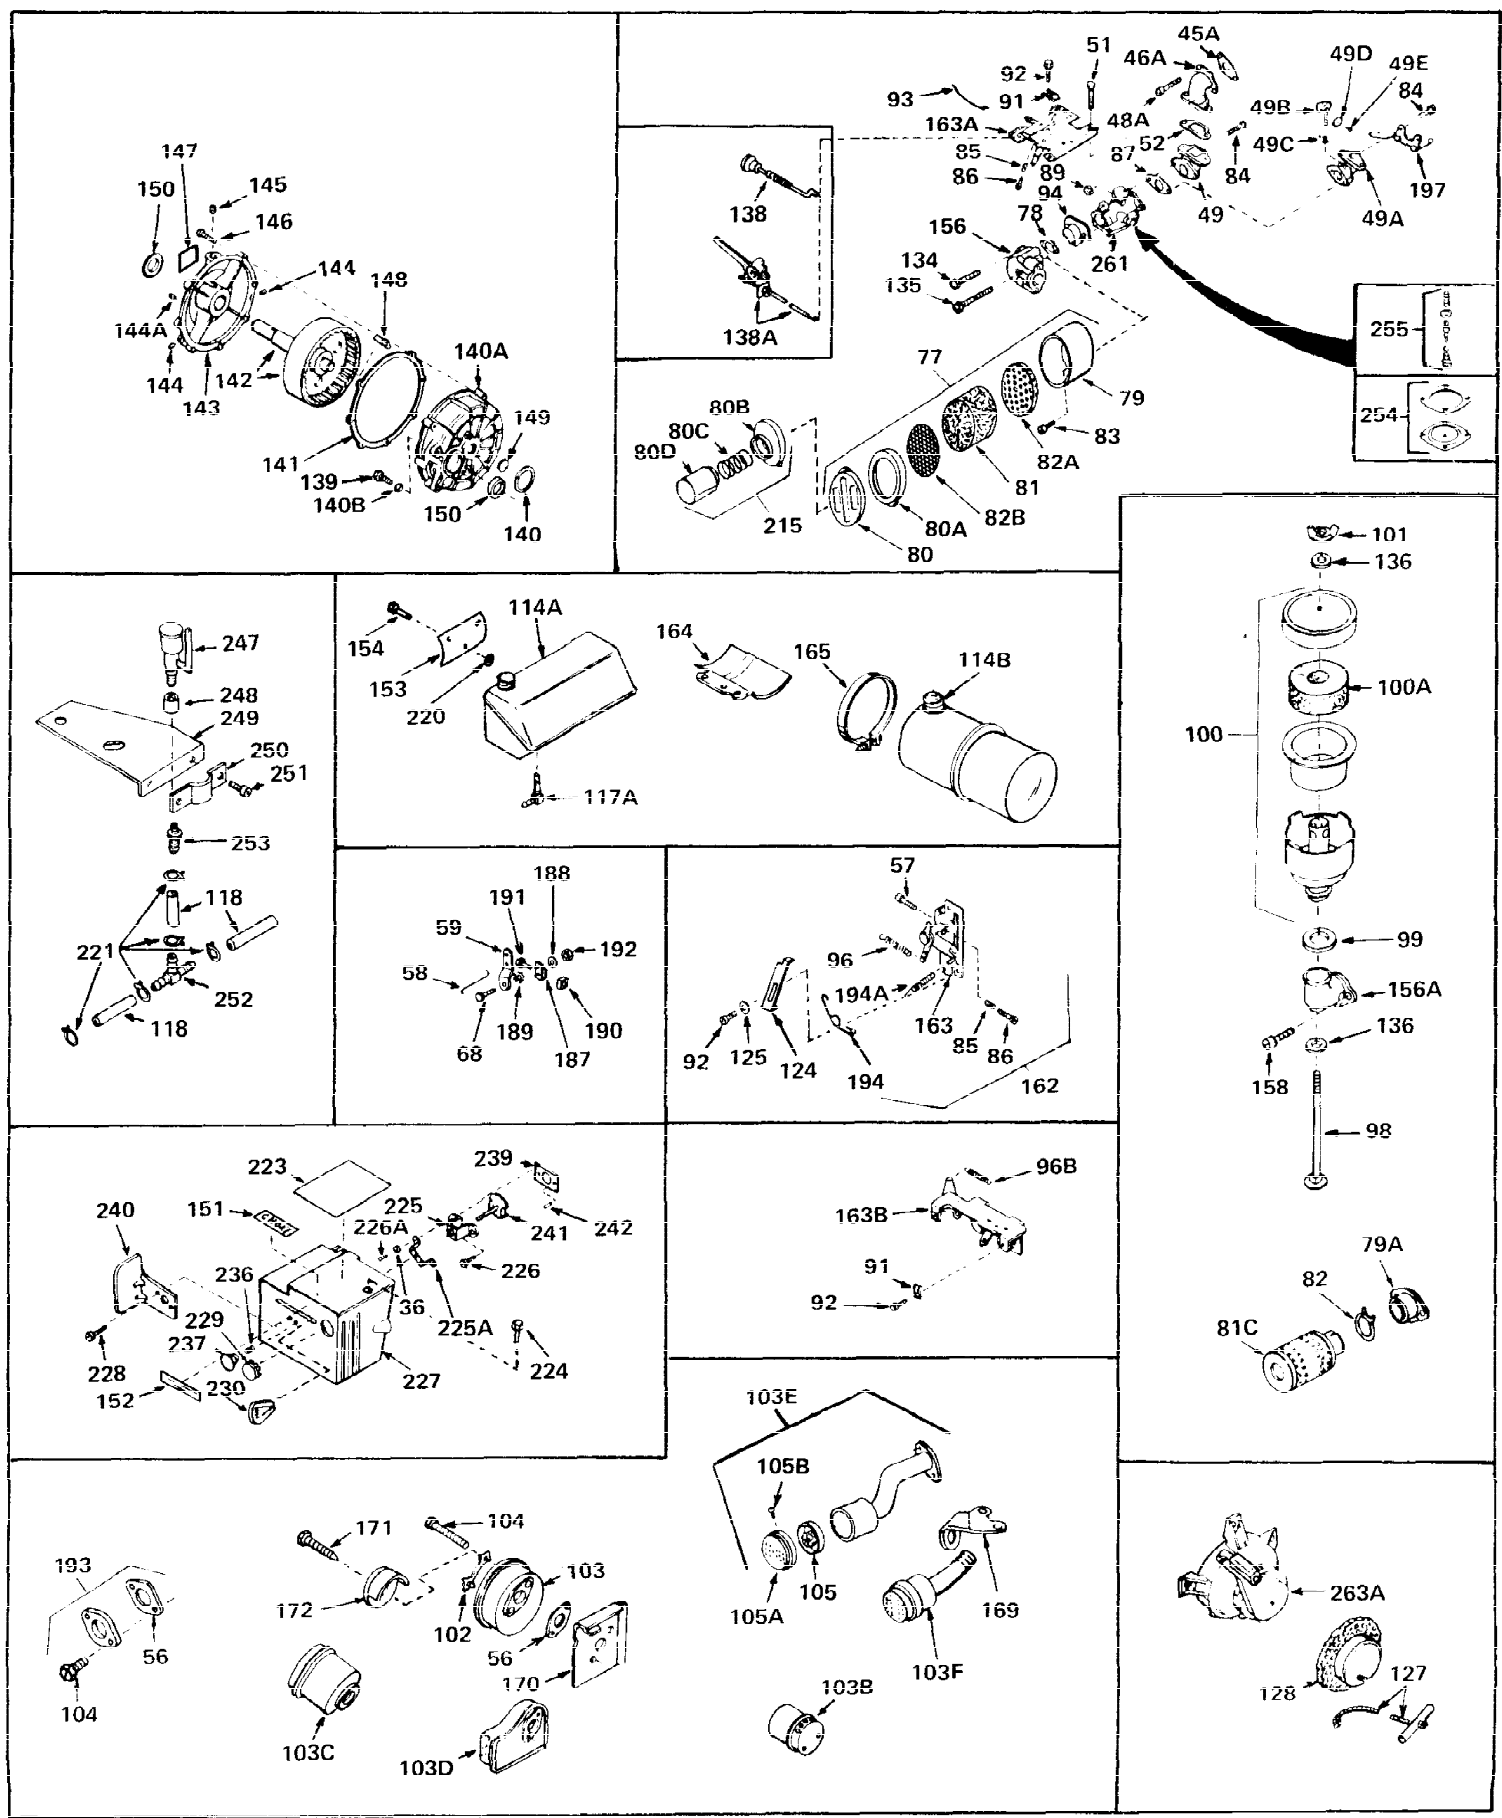

Ref #	Part Number	Qty	Description
36	8269	0	Washer
45A	30188	0	Gasket, Intake pipe
48A	650451	0	Screw
51	650454	0	Screw, Fil. flex hd. 1/4-20 x 3/4
56	33170	0	Gasket, Exhaust
57	28942	0	Screw
57	30091	0	Screw, Hex slotted washer hd., 8-32 x 1/2
57	30200	0	Screw
59	31510	0	Lever, Governor
68	650548	0	Screw, Hex washer hd., 8-32 x 5/16
77	31545	0	Cleaner Assy., Air
78	27272	0	Gasket, Air cleaner
80C	450150	0	Spring, Pre-cleaner
80D	450124	0	Bag, Pre-cleaner
82A	29962	0	Screen, Air cleaner
83	650163	0	Screw, Fil. hd. Sems, 10-32 x 7/8
83	650399	0	Screw, Phil. fil. hd. Sems, 10-32 x 5/8
83	650709	0	Screw
83	28820	0	Screw
84	30564	0	Screw
84	6201	0	Screw
84	6202	0	Screw
84	650551	0	Screw, Hex hd. cap, 1/4-28 x 1-1/4
85	28564	0	Spring, Compression
85	31342	0	Spring, Compression
85	32924	0	Spring, Compression
86	29500	0	Screw, Fil. hd. mach., Sems, 8-32 x 3/4
86	650549	0	Screw
86	650688	0	Screw, Hex hd., 10-32 x 1-5/16" (Drilled
87	26756	0	Gasket, Carburetor
89	29752	0	Nut
91	27793	0	Clip, Conduit
92	28942	0	Screw
96B	31426	0	Spring, Extension
101	9577	0	Nut, Wing, 10-24
102	30083	0	Plate, Locking
103F	33288	0	Muffler
103E	33126A	0	Muffler
104	27182	0	Screw, Hex hd. cap, 1/4-20 x 3-3/8
104	650253	0	Screw, Hex hd. cap, 1/4-20 x 2-1/4
104	650327	0	Screw, Fil slotted hd. Sems, 114-20 x 2-1/2
104	650493	0	Screw, Hex hd. Sems, 1/4-20 x 1-3/4
104	650561	0	Screw
104	650599	0	Screw, Hex hd. cap, Sems, 1/4-20 x 1-1/2
104	650795	0	Screw, Hex hd. cap, Sems, 1/4-20 x 2-5/16
105	33171	0	Screen, Muffler
105B	650578	0	Screw
105A	33172	0	Cover, Muffler
117A	28584	0	Strainer & Elbow
118	29774	0	Line, Fuel (Braided 8.25")
118	30705	0	Line, Fuel (Braided 16")
118	30962	0	Line, Fuel (Braided 32")
134	650163	0	Screw, Fil. hd. Sems, 10-32 x 7/8
135	650520	0	Screw
135	650544	0	Screw, Pan flex hd., 10-24 x 7/8