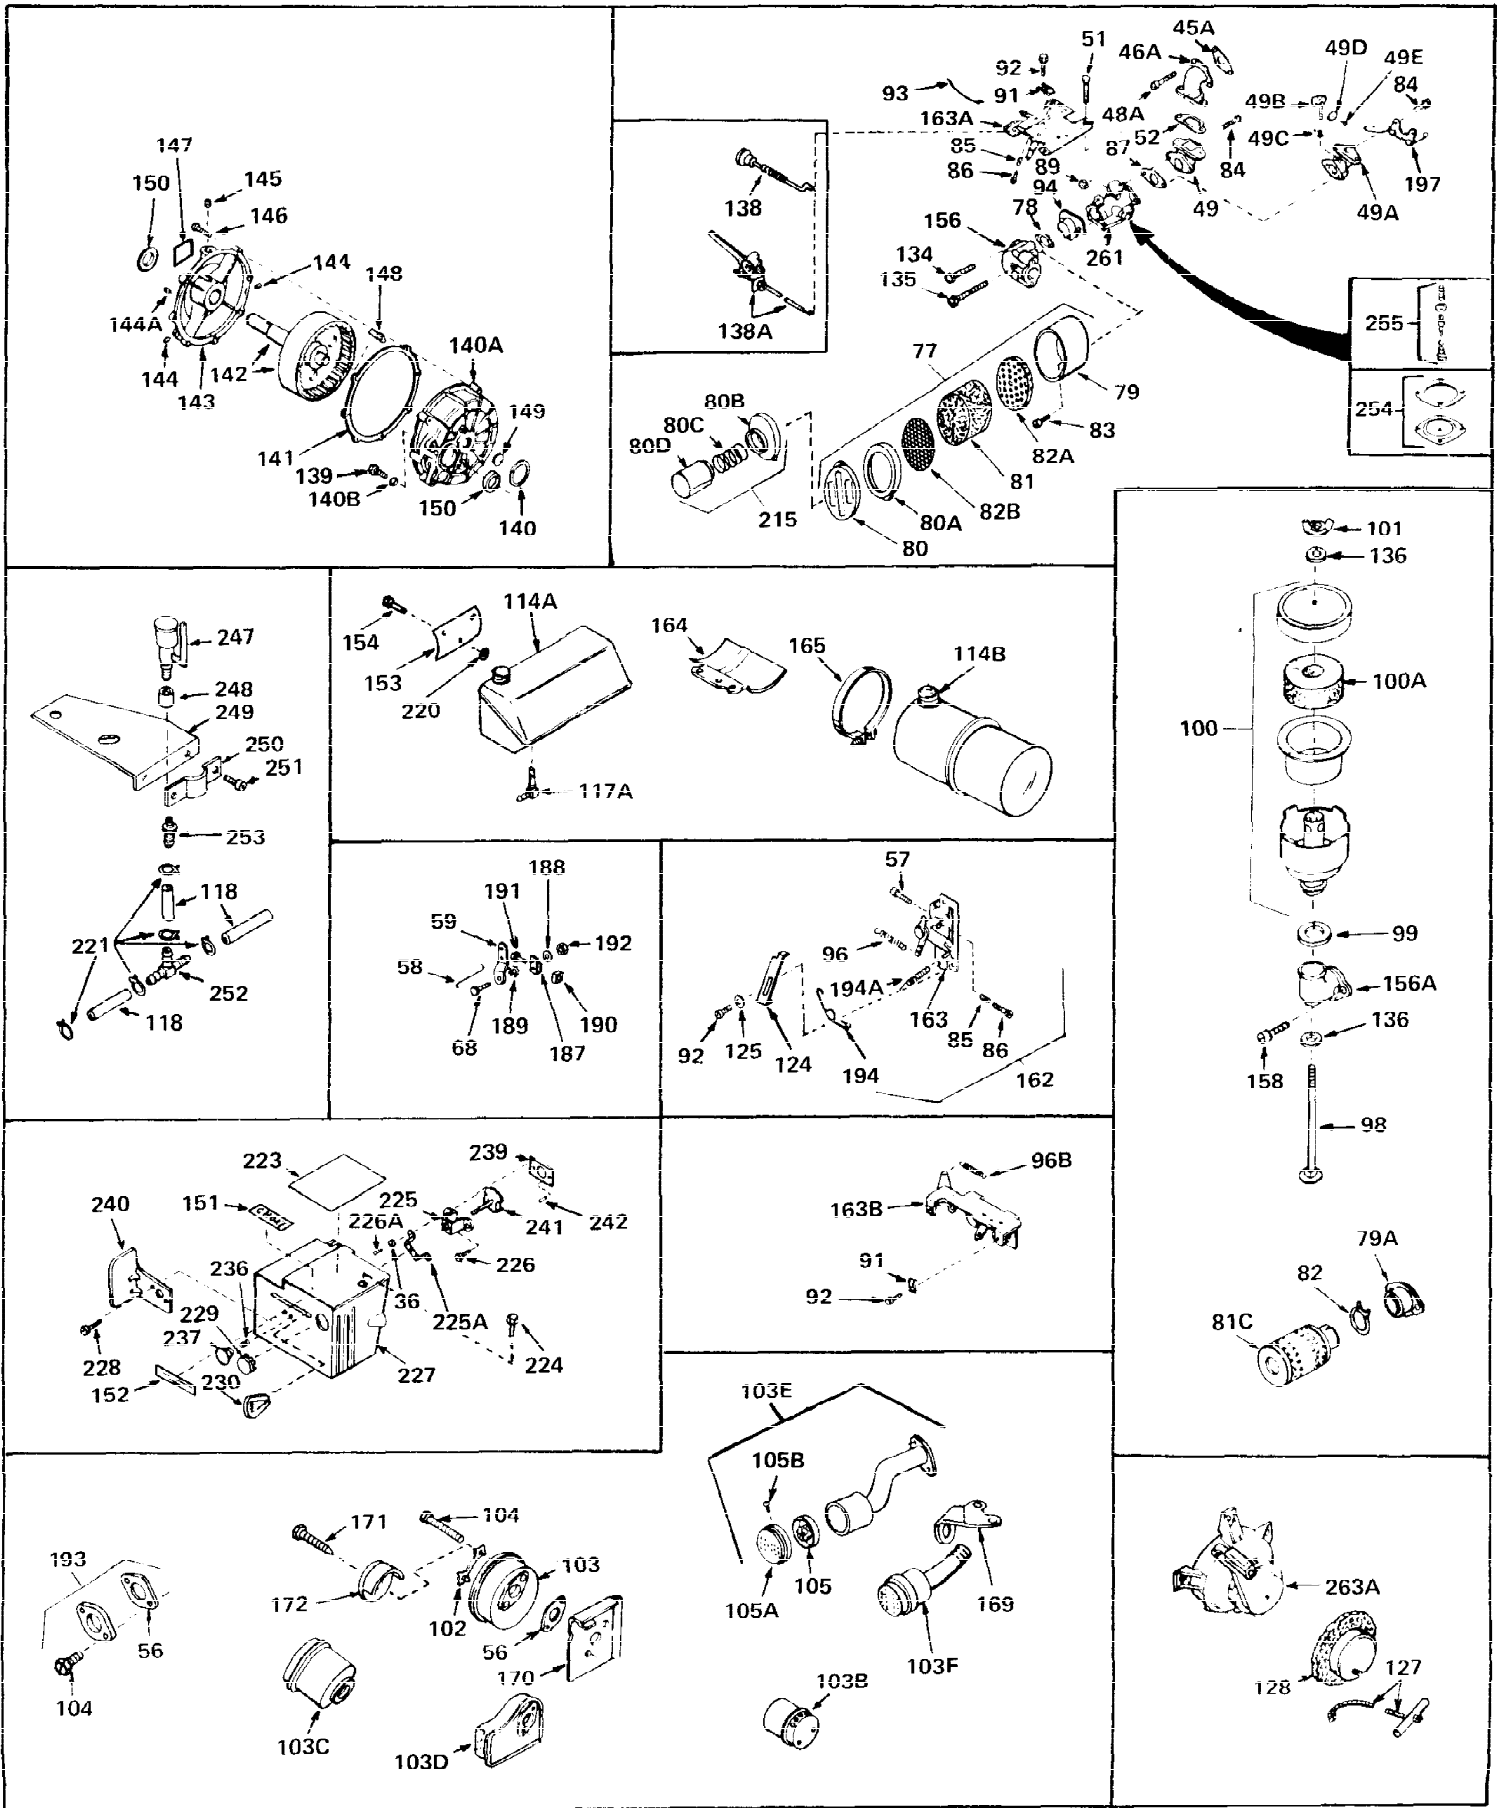

Ref #	Part Number	Qty	Description
36	8269	0	Washer
45A	30188	0	Gasket, Intake pipe
48A	650451	0	Screw
51	650454	0	Screw, Fil. flex hd. 1/4-20 x 3/4
57	28942	0	Screw
57	30091	0	Screw, Hex slotted washer hd., 8-32 x 1/2
57	30200	0	Screw
59	31510	0	Lever, Governor
68	650548	0	Screw, Hex washer hd., 8-32 x 5/16
77	31545	0	Cleaner Assy., Air
78	27272	0	Gasket, Air cleaner
80D	450124	0	Bag, Pre-cleaner
80C	450150	0	Spring, Pre-cleaner
82A	29962	0	Screen, Air cleaner
83	650163	0	Screw, Fil. hd. Sems, 10-32 x 7/8
83	650399	0	Screw, Phil. fil. hd. Sems, 10-32 x 5/8
83	650709	0	Screw
83	28820	0	Screw
84	30564	0	Screw
84	6201	0	Screw
84	6202	0	Screw
84	650551	0	Screw, Hex hd. cap, 1/4-28 x 1-1/4
85	28564	0	Spring, Compression
85	31342	0	Spring, Compression
85	32924	0	Spring, Compression
86	29500	0	Screw, Fil. hd. mach., Sems, 8-32 x 3/4
86	650549	0	Screw
86	650688	0	Screw, Hex hd., 10-32 x 1-5/16" (Drilled
87	26756	0	Gasket, Carburetor
89	29752	0	Nut
91	27793	0	Clip, Conduit
92	28942	0	Screw
96B	31426	0	Spring, Extension
101	9577	0	Nut, Wing, 10-24
102	30083	0	Plate, Locking
103F	33288	0	Muffler
104	27182	0	Screw, Hex hd. cap, 1/4-20 x 3-3/8
104	650253	0	Screw, Hex hd. cap, 1/4-20 x 2-1/4
104	650327	0	Screw, Fil slotted hd. Sems, 114-20 x 2-1/2
104	650493	0	Screw, Hex hd. Sems, 1/4-20 x 1-3/4
104	650561	0	Screw
104	650599	0	Screw, Hex hd. cap, Sems, 1/4-20 x 1-1/2
104	650795	0	Screw, Hex hd. cap, Sems, 1/4-20 x 2-5/16
105A	33172	0	Cover, Muffler
105	33171	0	Screen, Muffler
105B	650578	0	Screw
117A	28584	0	Strainer & Elbow
118	29774	0	Line, Fuel (Braided 8.25")
118	30705	0	Line, Fuel (Braided 16")
118	30962	0	Line, Fuel (Braided 32")
134	650163	0	Screw, Fil. hd. Sems, 10-32 x 7/8
135	650520	0	Screw
135	650544	0	Screw, Pan flex hd., 10-24 x 7/8
136	27183	0	Washer, Fiber
136	31905	0	Washer, Paper