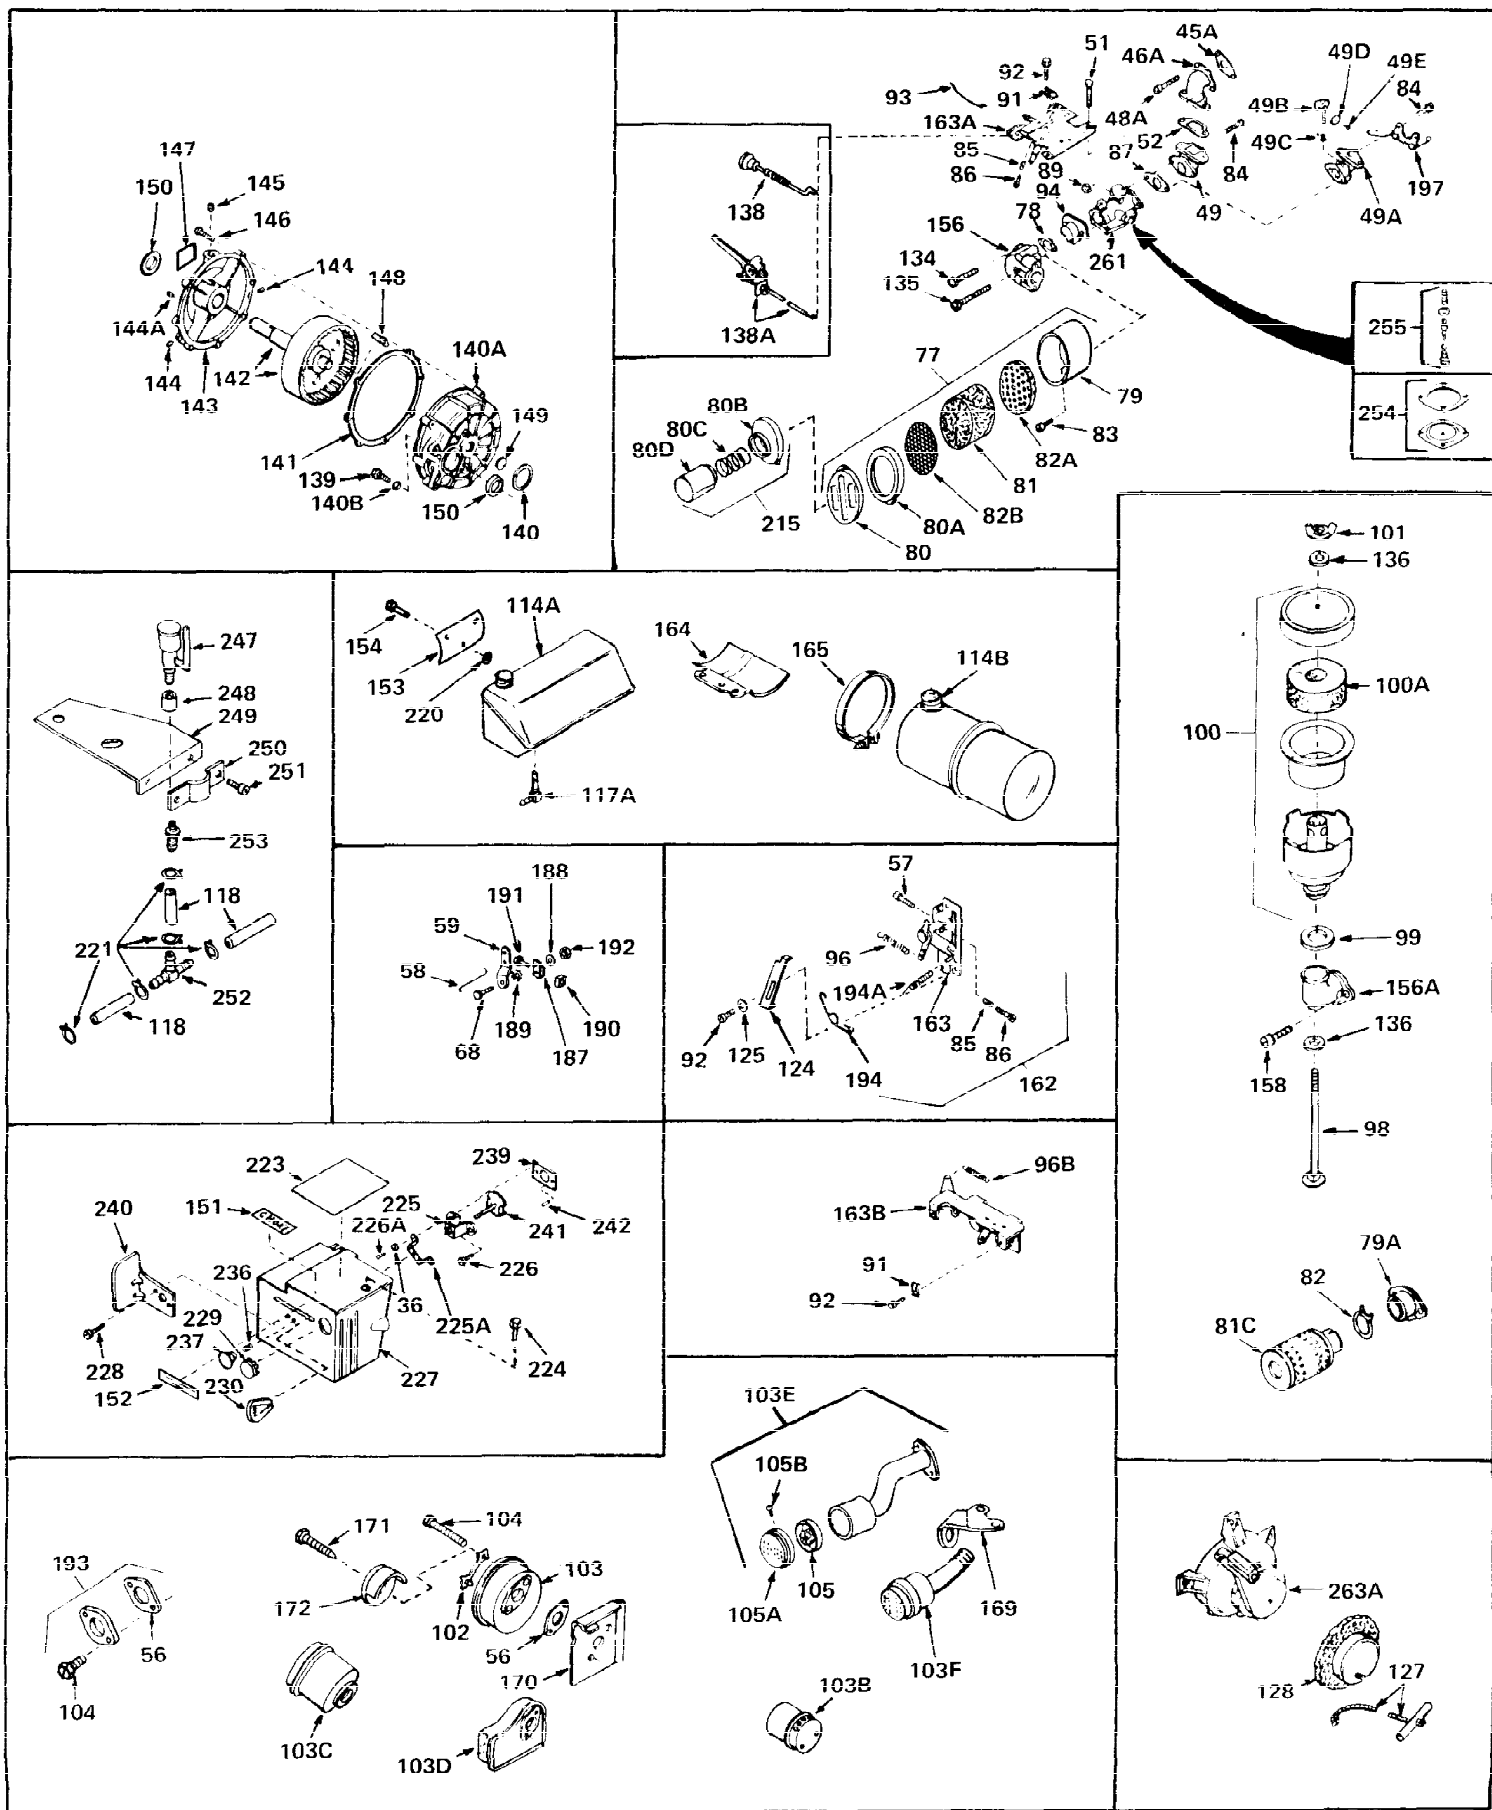

Ref #	Part Number	Qty	Description
36	8269	0	Washer
45A	30188	0	Gasket, Intake pipe
48A	650451	0	Screw
51	650454	0	Screw, Fil. flex hd. 1/4-20 x 3/4
56	33170	0	Gasket, Exhaust
57	28942	0	Screw
57	30091	0	Screw, Hex slotted washer hd., 8-32 x 1/2
57	30200	0	Screw
59	33302	0	Lever, Governor
68	650548	0	Screw, Hex washer hd., 8-32 x 5/16
77	31545	0	Cleaner Assy., Air
78	27272	0	Gasket, Air cleaner
80C	450150	0	Spring, Pre-cleaner
80D	450124	0	Bag, Pre-cleaner
82A	29962	0	Screen, Air cleaner
83	650163	0	Screw, Fil. hd. Sems, 10-32 x 7/8
83	650399	0	Screw, Phil. fil. hd. Sems, 10-32 x 5/8
83	650709	0	Screw
83	28820	0	Screw
84	30564	0	Screw
84	6201	0	Screw
84	6202	0	Screw
84	650551	0	Screw, Hex hd. cap, 1/4-28 x 1-1/4
85	28564	0	Spring, Compression
85	31342	0	Spring, Compression
85	32924	0	Spring, Compression
86	29500	0	Screw, Fil. hd. mach., Sems, 8-32 x 3/4
86	650549	0	Screw
86	650688	0	Screw, Hex hd., 10-32 x 1-5/16" (Drilled
87	26756	0	Gasket, Carburetor
89	29752	0	Nut
91	27793	0	Clip, Conduit
92	28942	0	Screw
96B	31426	0	Spring, Extension
101	9577	0	Nut, Wing, 10-24
102	30083	0	Plate, Locking
103F	33288	0	Muffler
103E	33223	0	Muffler
104	27182	0	Screw, Hex hd. cap, 1/4-20 x 3-3/8
104	650253	0	Screw, Hex hd. cap, 1/4-20 x 2-1/4
104	650327	0	Screw, Fil slotted hd. Sems, 114-20 x 2-1/2
104	650493	0	Screw, Hex hd. Sems, 1/4-20 x 1-3/4
104	650561	0	Screw
104	650599	0	Screw, Hex hd. cap, Sems, 1/4-20 x 1-1/2
104	650795	0	Screw, Hex hd. cap, Sems, 1/4-20 x 2-5/16
105	33171	0	Screen, Muffler
105B	650578	0	Screw
105A	33172	0	Cover, Muffler
117A	28584	0	Strainer & Elbow
118	29774	0	Line, Fuel (Braided 8.25")
118	30705	0	Line, Fuel (Braided 16")
118	30962	0	Line, Fuel (Braided 32")
134	650163	0	Screw, Fil. hd. Sems, 10-32 x 7/8
135	650520	0	Screw
135	650544	0	Screw, Pan flex hd., 10-24 x 7/8