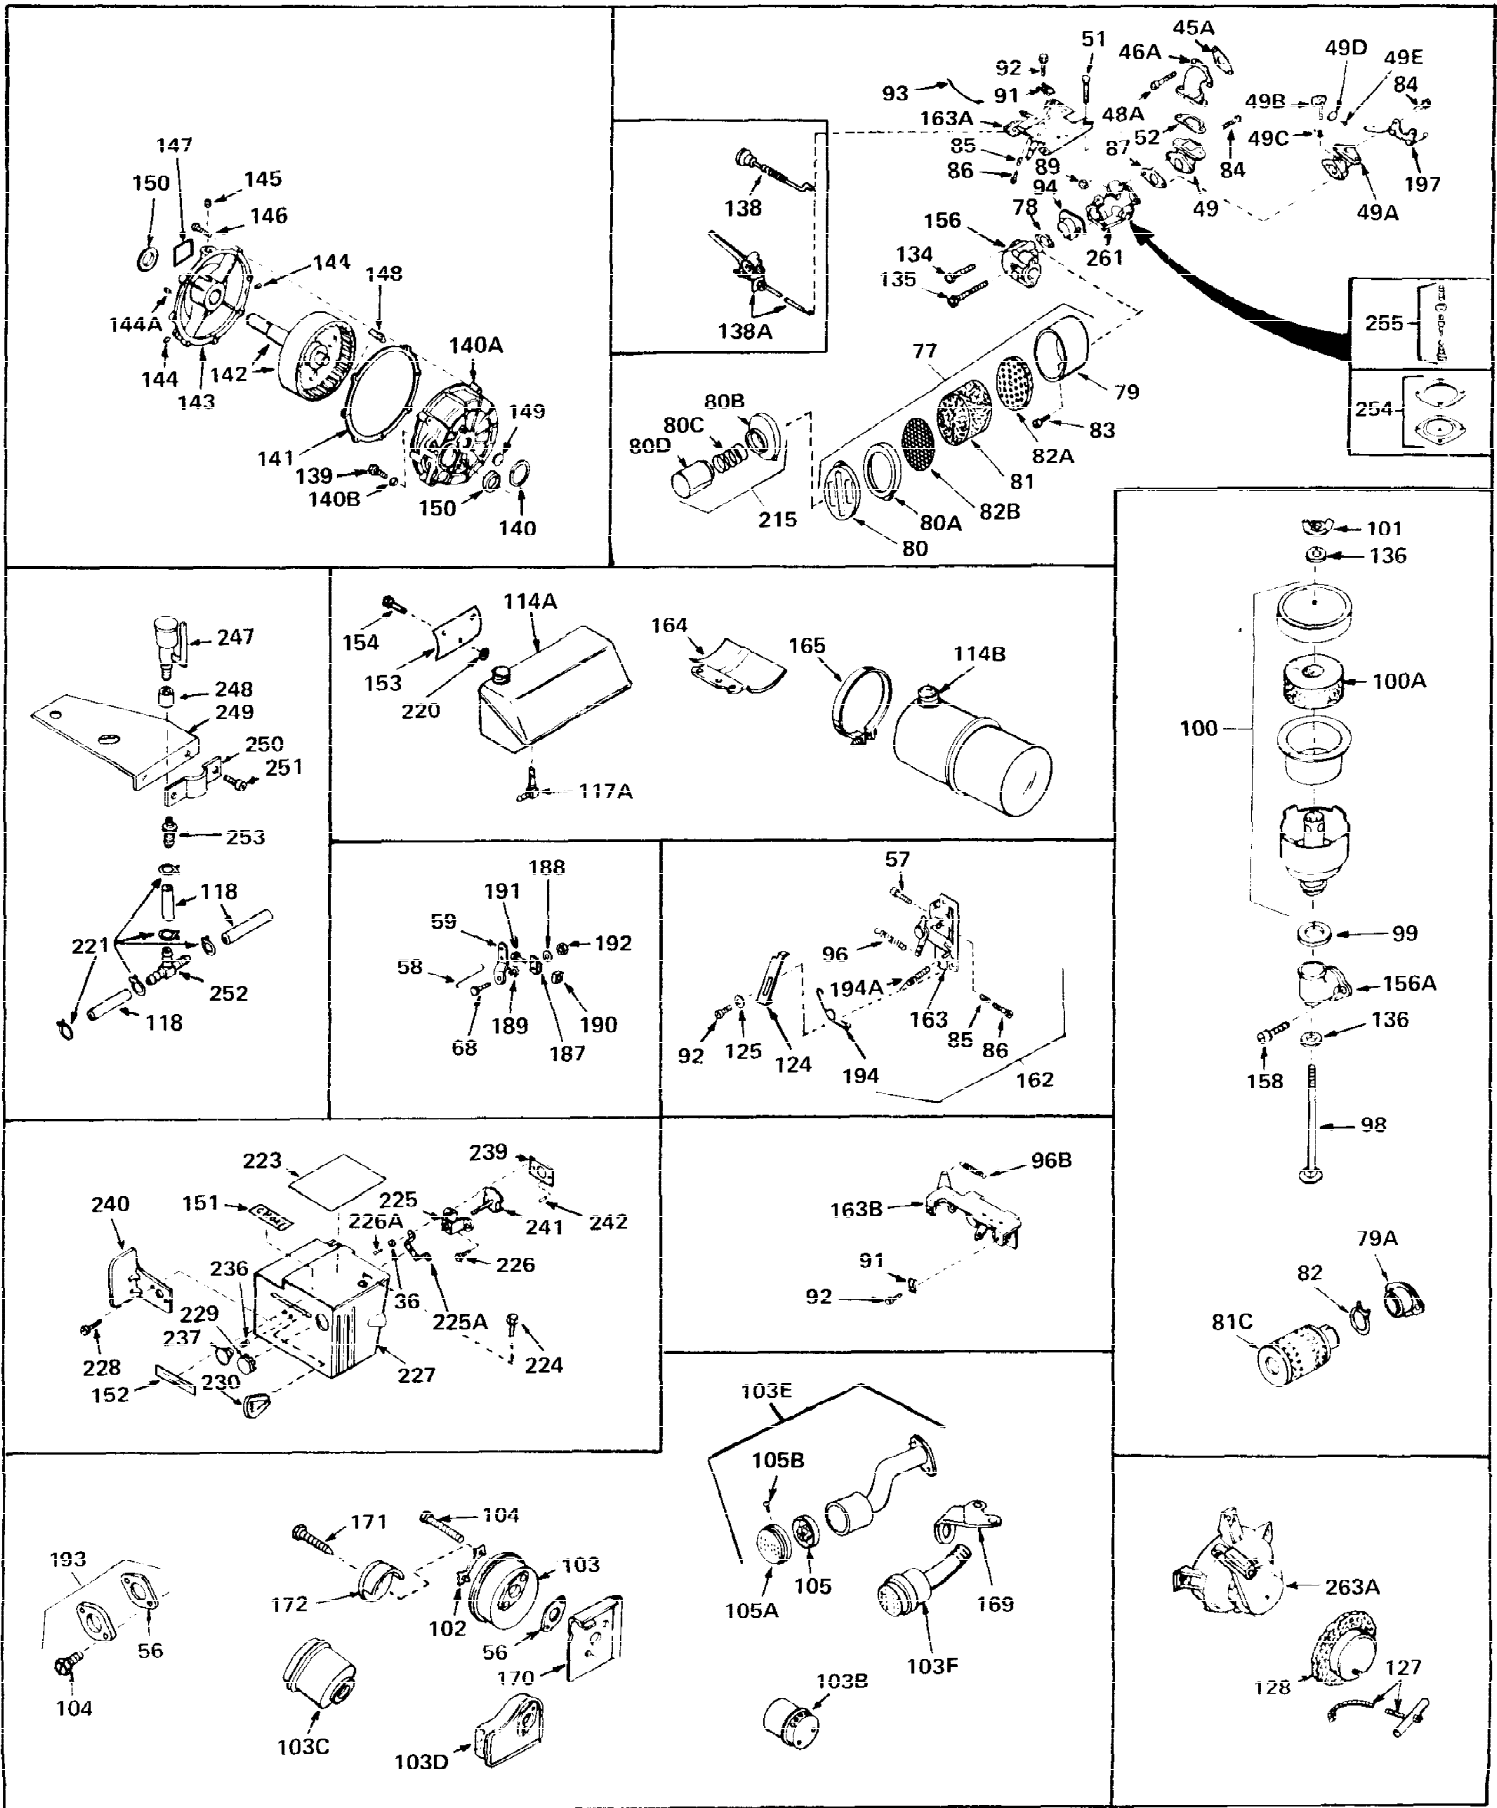

Ref #	Part Number	Qty	Description
36	8269	0	Washer
45A	30188	0	Gasket, Intake pipe
48A	650451	0	Screw
51	650454	0	Screw, Fil. flex hd. 1/4-20 x 3/4
56	33170	0	Gasket, Exhaust
57	28942	0	Screw
57	30091	0	Screw, Hex slotted washer hd., 8-32 x 1/2
57	30200	0	Screw
59	31510	0	Lever, Governor
68	650548	0	Screw, Hex washer hd., 8-32 x 5/16
77	31545	0	Cleaner Assy., Air
78	27272	0	Gasket, Air cleaner
80D	450124	0	Bag, Pre-cleaner
80C	450150	0	Spring, Pre-cleaner
82A	29962	0	Screen, Air cleaner
83	650163	0	Screw, Fil. hd. Sems, 10-32 x 7/8
83	650399	0	Screw, Phil. fil. hd. Sems, 10-32 x 5/8
83	650709	0	Screw
83	28820	0	Screw
84	30564	0	Screw
84	6201	0	Screw
84	6202	0	Screw
84	650551	0	Screw, Hex hd. cap, 1/4-28 x 1-1/4
85	28564	0	Spring, Compression
85	31342	0	Spring, Compression
85	32924	0	Spring, Compression
86	29500	0	Screw, Fil. hd. mach., Sems, 8-32 x 3/4
86	650549	0	Screw
86	650688	0	Screw, Hex hd., 10-32 x 1-5/16" (Drilled
87	26756	0	Gasket, Carburetor
89	29752	0	Nut
91	27793	0	Clip, Conduit
92	28942	0	Screw
96B	31426	0	Spring, Extension
101	9577	0	Nut, Wing, 10-24
102	30083	0	Plate, Locking
103E	33126A	0	Muffler
103F	33288	0	Muffler
104	27182	0	Screw, Hex hd. cap, 1/4-20 x 3-3/8
104	650253	0	Screw, Hex hd. cap, 1/4-20 x 2-1/4
104	650327	0	Screw, Fil slotted hd. Sems, 114-20 x 2-1/2
104	650493	0	Screw, Hex hd. Sems, 1/4-20 x 1-3/4
104	650561	0	Screw
104	650599	0	Screw, Hex hd. cap, Sems, 1/4-20 x 1-1/2
104	650795	0	Screw, Hex hd. cap, Sems, 1/4-20 x 2-5/16
105	33171	0	Screen, Muffler
105B	650578	0	Screw
105A	33172	0	Cover, Muffler
117A	28584	0	Strainer & Elbow
118	29774	0	Line, Fuel (Braided 8.25")
118	30705	0	Line, Fuel (Braided 16")
118	30962	0	Line, Fuel (Braided 32")
134	650163	0	Screw, Fil. hd. Sems, 10-32 x 7/8
135	650520	0	Screw
135	650544	0	Screw, Pan flex hd., 10-24 x 7/8