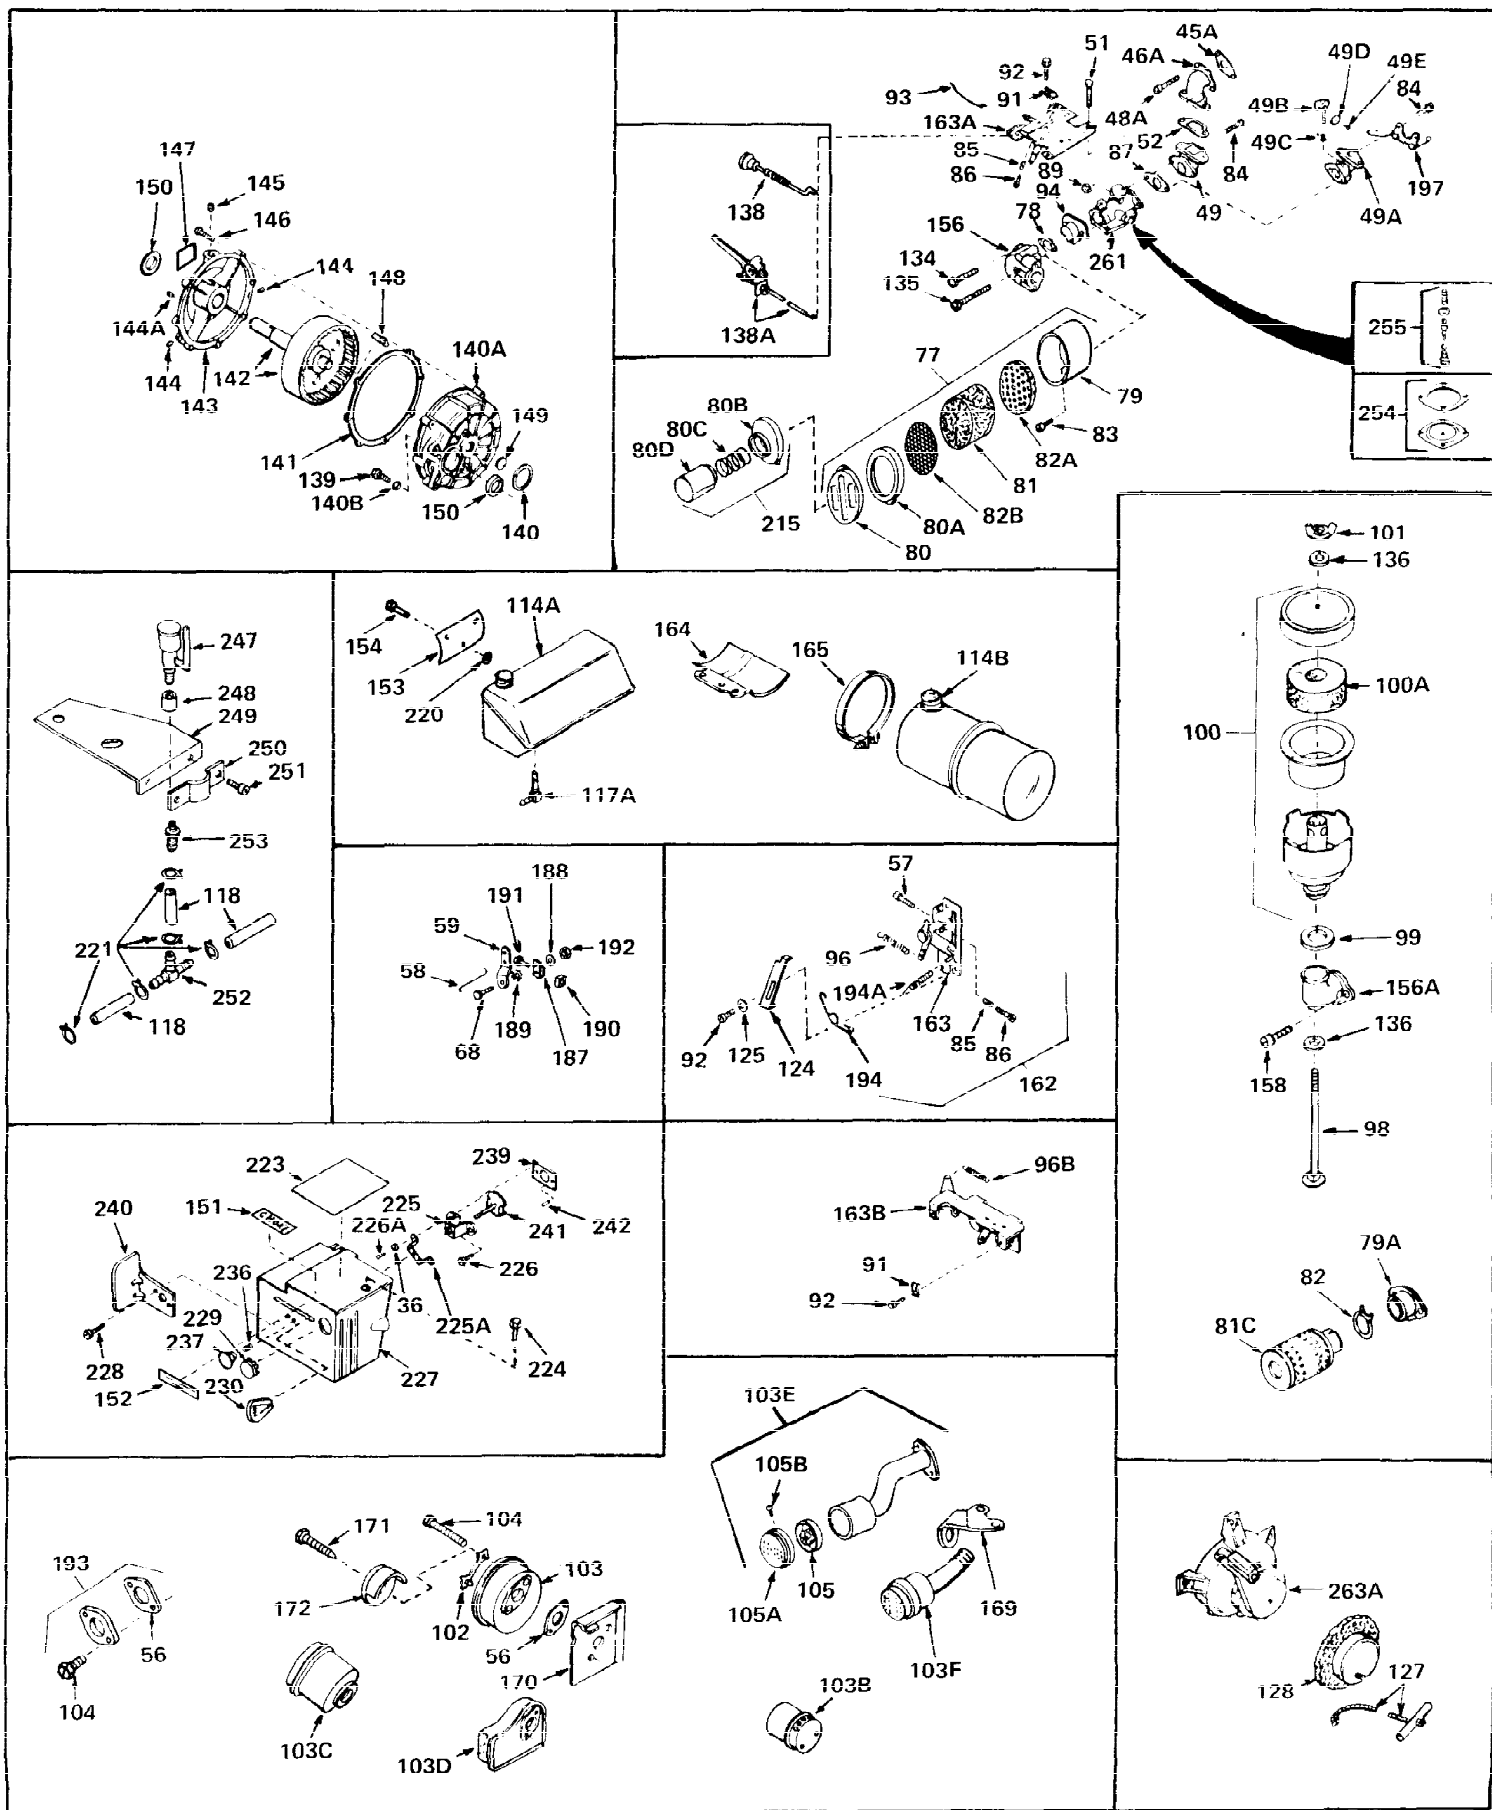

Ref #	Part Number	Qty	Description
36	8269	0	Washer
45A	30188	0	Gasket, Intake pipe
48A	650451	0	Screw
51	650454	0	Screw, Fil. flex hd. 1/4-20 x 3/4
56	33170	0	Gasket, Exhaust
57	28942	0	Screw
57	30091	0	Screw, Hex slotted washer hd., 8-32 x 1/2
57	30200	0	Screw
59	31510	0	Lever, Governor
68	650548	0	Screw, Hex washer hd., 8-32 x 5/16
77	31545	0	Cleaner Assy., Air
78	27272	0	Gasket, Air cleaner
80D	450124	0	Bag, Pre-cleaner
80C	450150	0	Spring, Pre-cleaner
82A	29962	0	Screen, Air cleaner
83	650163	0	Screw, Fil. hd. Sems, 10-32 x 7/8
83	650399	0	Screw, Phil. fil. hd. Sems, 10-32 x 5/8
83	650709	0	Screw
83	28820	0	Screw
84	30564	0	Screw
84	6201	0	Screw
84	6202	0	Screw
84	650551	0	Screw, Hex hd. cap, 1/4-28 x 1-1/4
85	28564	0	Spring, Compression
85	31342	0	Spring, Compression
85	32924	0	Spring, Compression
86	29500	0	Screw, Fil. hd. mach., Sems, 8-32 x 3/4
86	650549	0	Screw
86	650688	0	Screw, Hex hd., 10-32 x 1-5/16" (Drilled
87	26756	0	Gasket, Carburetor
89	29752	0	Nut
91	27793	0	Clip, Conduit
92	28942	0	Screw
96B	31426	0	Spring, Extension
101	9577	0	Nut, Wing, 10-24
102	30083	0	Plate, Locking
103E	33126A	0	Muffler
103F	33288	0	Muffler
104	27182	0	Screw, Hex hd. cap, 1/4-20 x 3-3/8
104	650253	0	Screw, Hex hd. cap, 1/4-20 x 2-1/4
104	650327	0	Screw, Fil slotted hd. Sems, 114-20 x 2-1/2
104	650493	0	Screw, Hex hd. Sems, 1/4-20 x 1-3/4
104	650561	0	Screw
104	650599	0	Screw, Hex hd. cap, Sems, 1/4-20 x 1-1/2
104	650795	0	Screw, Hex hd. cap, Sems, 1/4-20 x 2-5/16
105A	33172	0	Cover, Muffler
105B	650578	0	Screw
105	33171	0	Screen, Muffler
117A	28584	0	Strainer & Elbow
118	29774	0	Line, Fuel (Braided 8.25")
118	30705	0	Line, Fuel (Braided 16")
118	30962	0	Line, Fuel (Braided 32")
134	650163	0	Screw, Fil. hd. Sems, 10-32 x 7/8
135	650520	0	Screw
135	650544	0	Screw, Pan flex hd., 10-24 x 7/8