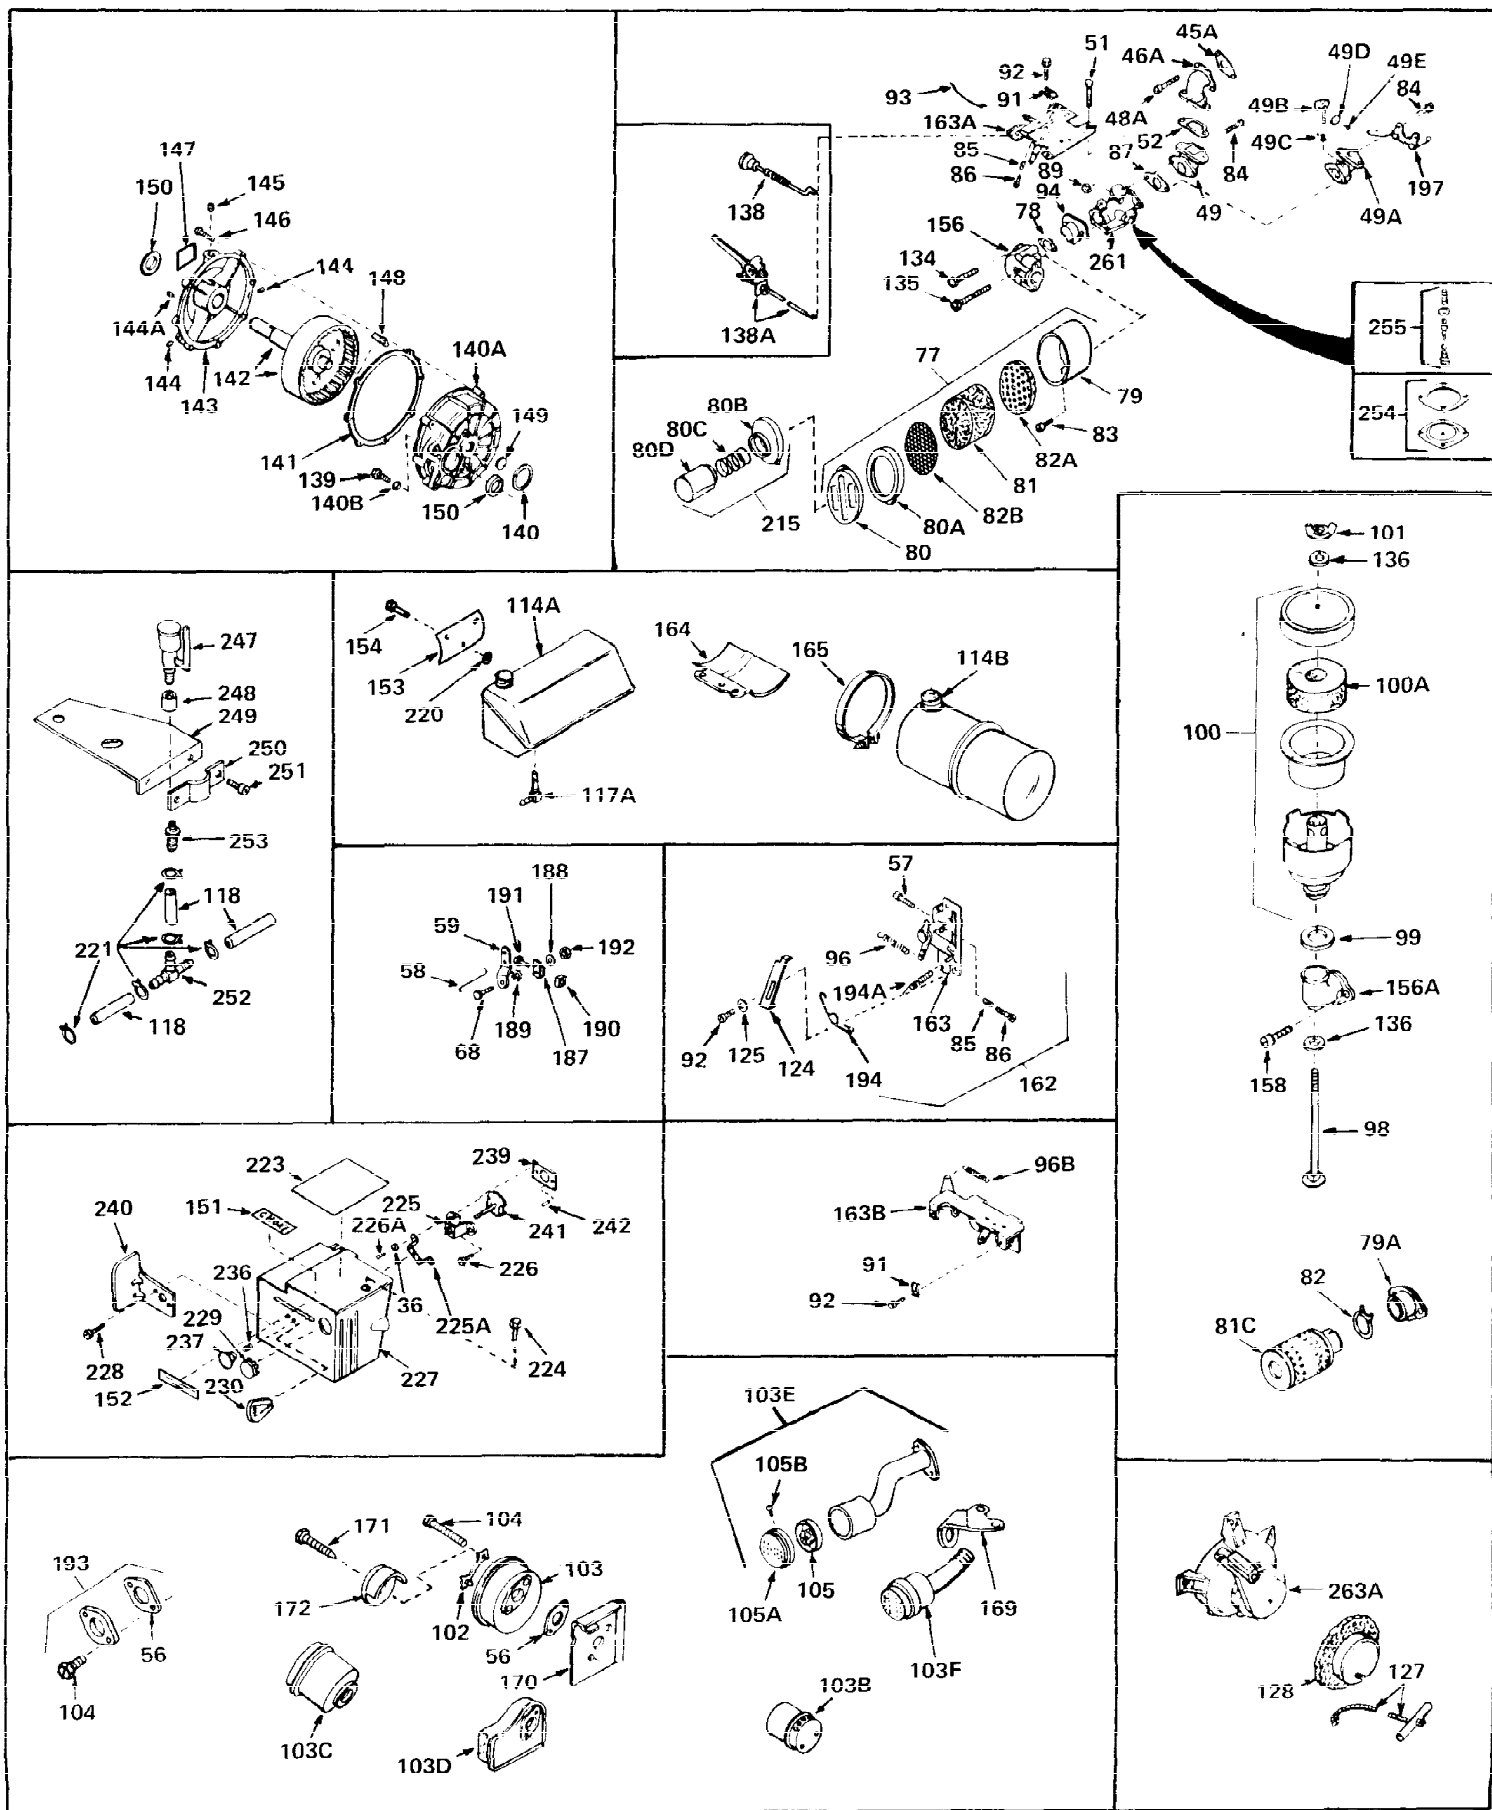

Ref #	Part Number	Qty	Description
36	8269	0	Washer
45A	30188	0	Gasket, Intake pipe
48A	650451	0	Screw
51	650454	0	Screw, Fil. flex hd. 1/4-20 x 3/4
56	33170	0	Gasket, Exhaust
57	28942	0	Screw
57	30091	0	Screw, Hex slotted washer hd., 8-32 x 1/2
57	30200	0	Screw
59	31510	0	Lever, Governor
68	650548	0	Screw, Hex washer hd., 8-32 x 5/16
77	31545	0	Cleaner Assy., Air
78	27272	0	Gasket, Air cleaner
80D	450124	0	Bag, Pre-cleaner
80C	450150	0	Spring, Pre-cleaner
82A	29962	0	Screen, Air cleaner
83	650399	0	Screw, Phil. fil. hd. Sems, 10-32 x 5/8
83	650709	0	Screw
83	28820	0	Screw
83	650163	0	Screw, Fil. hd. Sems, 10-32 x 7/8
84	30564	0	Screw
84	6201	0	Screw
84	6202	0	Screw
84	650551	0	Screw, Hex hd. cap, 1/4-28 x 1-1/4
85	28564	0	Spring, Compression
85	31342	0	Spring, Compression
85	32924	0	Spring, Compression
86	29500	0	Screw, Fil. hd. mach., Sems, 8-32 x 3/4
86	650549	0	Screw
86	650688	0	Screw, Hex hd., 10-32 x 1-5/16" (Drilled
87	26756	0	Gasket, Carburetor
89	29752	0	Nut
91	27793	0	Clip, Conduit
92	28942	0	Screw
96B	31426	0	Spring, Extension
101	9577	0	Nut, Wing, 10-24
102	30083	0	Plate, Locking
103F	33288	0	Muffler
103E	33126A	0	Muffler
104	27182	0	Screw, Hex hd. cap, 1/4-20 x 3-3/8
104	650253	0	Screw, Hex hd. cap, 1/4-20 x 2-1/4
104	650327	0	Screw, Fil slotted hd. Sems, 114-20 x 2-1/2
104	650493	0	Screw, Hex hd. Sems, 1/4-20 x 1-3/4
104	650561	0	Screw
104	650599	0	Screw, Hex hd. cap, Sems, 1/4-20 x 1-1/2
104	650795	0	Screw, Hex hd. cap, Sems, 1/4-20 x 2-5/16
105	33171	0	Screen, Muffler
105B	650578	0	Screw
105A	33172	0	Cover, Muffler
117A	28584	0	Strainer & Elbow
118	29774	0	Line, Fuel (Braided 8.25")
118	30705	0	Line, Fuel (Braided 16")
118	30962	0	Line, Fuel (Braided 32")
127	590343	0	Rope & Handle Assy., Starter
128	30892	0	Pulley, Rope starter
134	650163	0	Screw, Fil. hd. Sems, 10-32 x 7/8