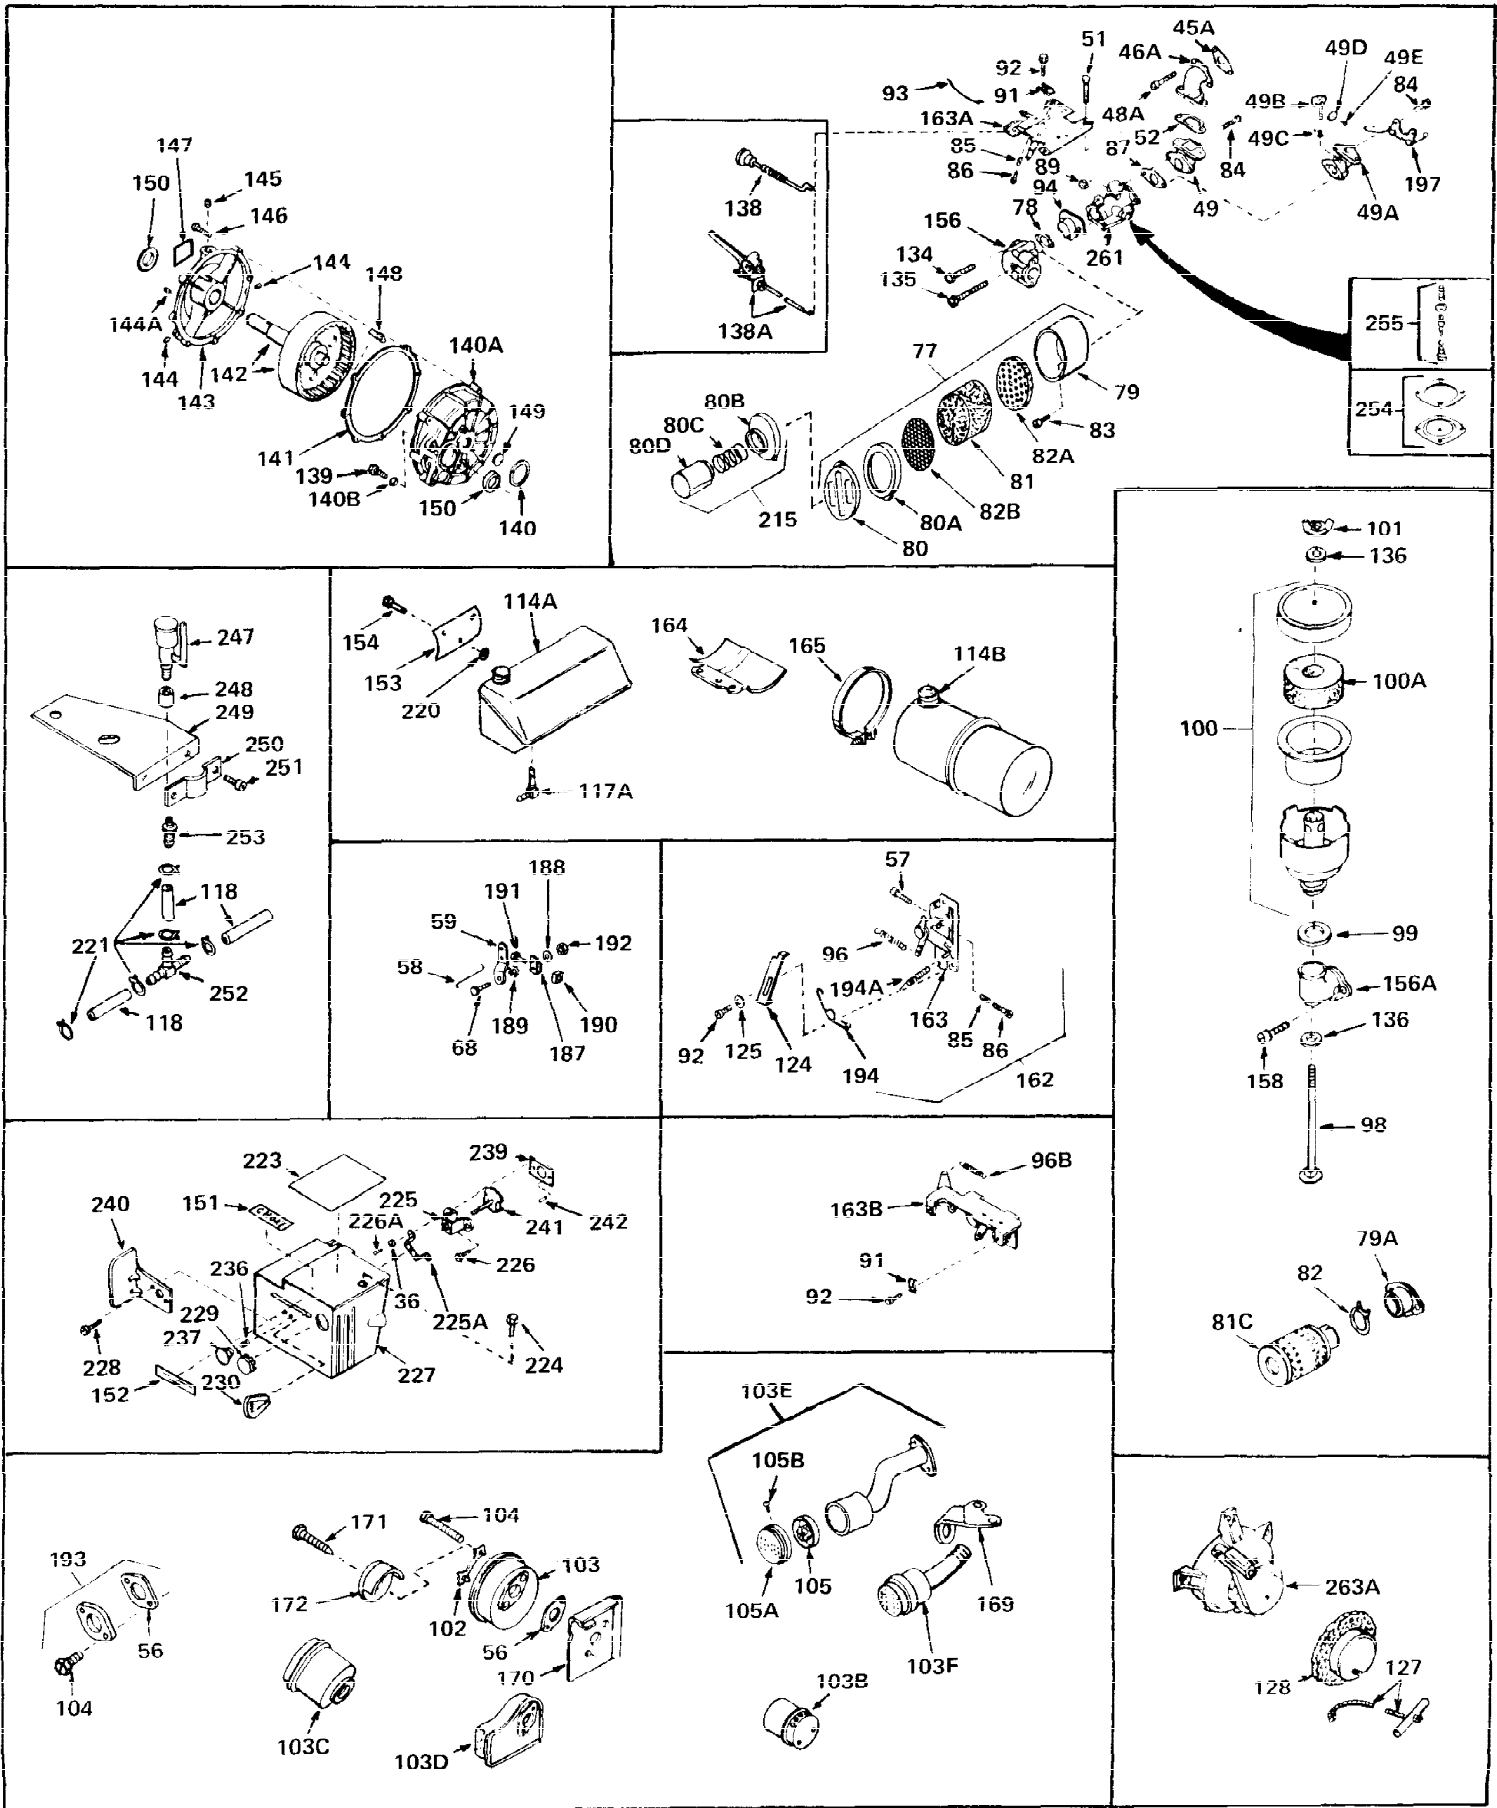

Ref #	Part Number	Qty	Description
36	8269	0	Washer
45A	30188	0	Gasket, Intake pipe
48A	650451	0	Screw
51	650454	0	Screw, Fil. flex hd. 1/4-20 x 3/4
56	30081	0	Gasket, Exhaust
57	28942	0	Screw
57	30091	0	Screw, Hex slotted washer hd., 8-32 x 1/2
57	30200	0	Screw
59	31510	0	Lever, Governor
68	650548	0	Screw, Hex washer hd., 8-32 x 5/16
77	31545	0	Cleaner Assy., Air
78	27272	0	Gasket, Air cleaner
80D	450124	0	Bag, Pre-cleaner
80C	450150	0	Spring, Pre-cleaner
82A	29962	0	Screen, Air cleaner
83	650399	0	Screw, Phil. fil. hd. Sems, 10-32 x 5/8
83	650709	0	Screw
83	28820	0	Screw
83	650163	0	Screw, Fil. hd. Sems, 10-32 x 7/8
84	30564	0	Screw
84	6201	0	Screw
84	6202	0	Screw
84	650551	0	Screw, Hex hd. cap, 1/4-28 x 1-1/4
85	28564	0	Spring, Compression
85	31342	0	Spring, Compression
85	32924	0	Spring, Compression
86	29500	0	Screw, Fil. hd. mach., Sems, 8-32 x 3/4
86	650549	0	Screw
86	650688	0	Screw, Hex hd., 10-32 x 1-5/16" (Drilled
87	26756	0	Gasket, Carburetor
89	29752	0	Nut
91	27793	0	Clip, Conduit
92	28942	0	Screw
101	9577	0	Nut, Wing, 10-24
102	30083	0	Plate, Locking
103	30996	0	Muffler
103F	33288	0	Muffler
104	27182	0	Screw, Hex hd. cap, 1/4-20 x 3-3/8
104	650253	0	Screw, Hex hd. cap, 1/4-20 x 2-1/4
104	650327	0	Screw, Fil slotted hd. Sems, 114-20 x 2-1/2
104	650493	0	Screw, Hex hd. Sems, 1/4-20 x 1-3/4
104	650561	0	Screw
104	650599	0	Screw, Hex hd. cap, Sems, 1/4-20 x 1-1/2
104	650795	0	Screw, Hex hd. cap, Sems, 1/4-20 x 2-5/16
105	33171	0	Screen, Muffler
105B	650578	0	Screw
105A	33172	0	Cover, Muffler
117A	28584	0	Strainer & Elbow
118	29774	0	Line, Fuel (Braided 8.25")
118	30705	0	Line, Fuel (Braided 16")
118	30962	0	Line, Fuel (Braided 32")
134	650163	0	Screw, Fil. hd. Sems, 10-32 x 7/8
135	650520	0	Screw
135	650544	0	Screw, Pan flex hd., 10-24 x 7/8
136	27183	0	Washer, Fiber