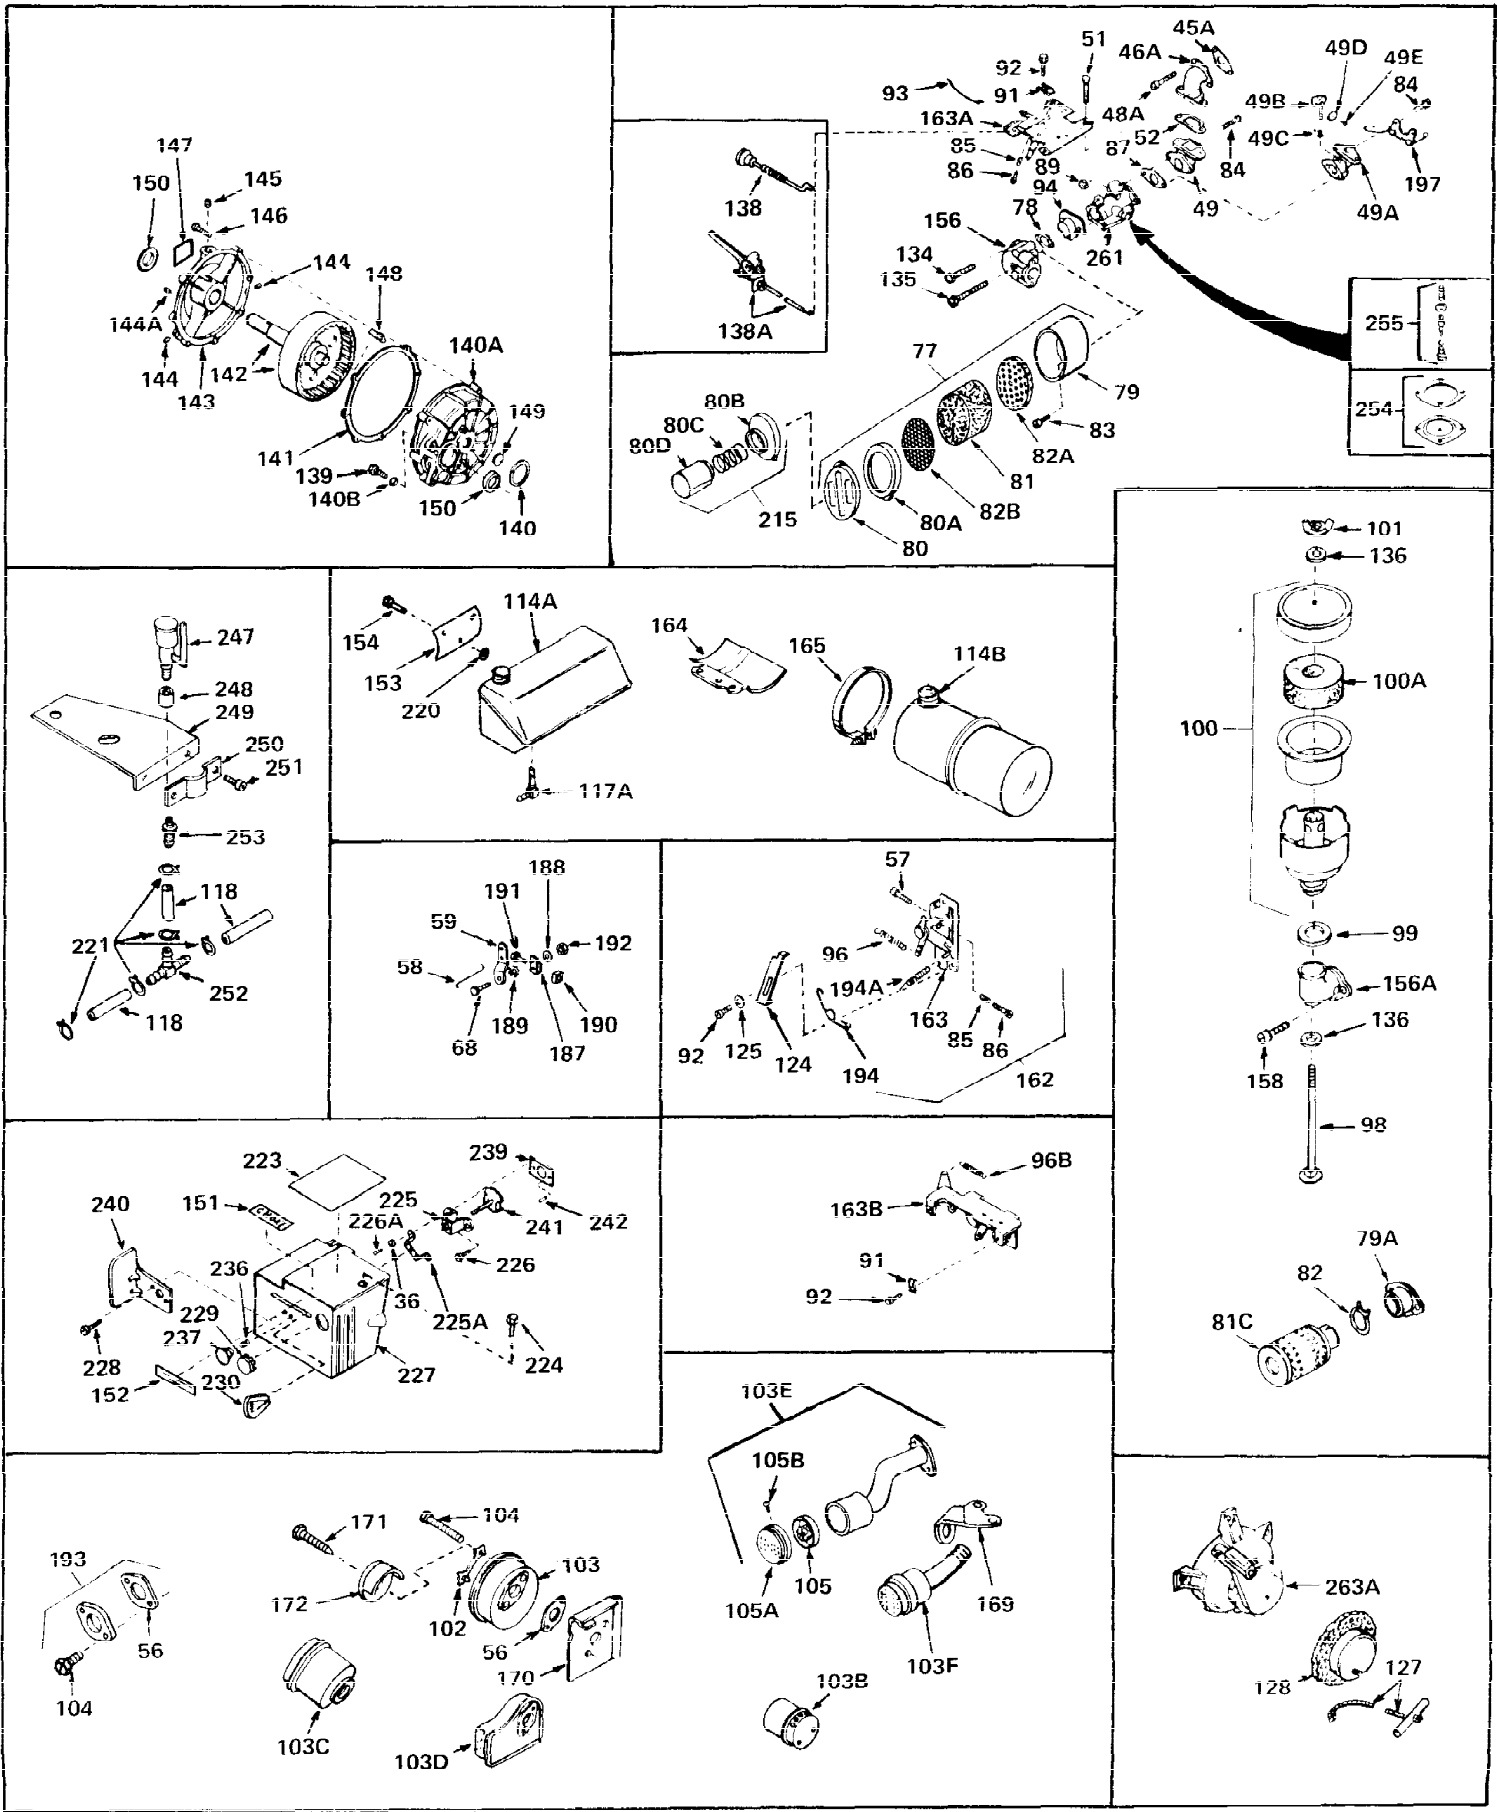

Ref #	Part Number	Qty	Description
36	8269	0	Washer
45A	30188	0	Gasket, Intake pipe
48A	650451	0	Screw
51	650454	0	Screw, Fil. flex hd. 1/4-20 x 3/4
56	33170	0	Gasket, Exhaust
57	28942	0	Screw
57	30091	0	Screw, Hex slotted washer hd., 8-32 x 1/2
57	30200	0	Screw
59	31510	0	Lever, Governor
68	650548	0	Screw, Hex washer hd., 8-32 x 5/16
77	31545	0	Cleaner Assy., Air
78	27272	0	Gasket, Air cleaner
80D	450124	0	Bag, Pre-cleaner
80C	450150	0	Spring, Pre-cleaner
82A	29962	0	Screen, Air cleaner
83	650163	0	Screw, Fil. hd. Sems, 10-32 x 7/8
83	650399	0	Screw, Phil. fil. hd. Sems, 10-32 x 5/8
83	650709	0	Screw
83	28820	0	Screw
84	30564	0	Screw
84	6201	0	Screw
84	6202	0	Screw
84	650551	0	Screw, Hex hd. cap, 1/4-28 x 1-1/4
85	28564	0	Spring, Compression
85	31342	0	Spring, Compression
85	32924	0	Spring, Compression
86	29500	0	Screw, Fil. hd. mach., Sems, 8-32 x 3/4
86	650549	0	Screw
86	650688	0	Screw, Hex hd., 10-32 x 1-5/16" (Drilled
87	26756	0	Gasket, Carburetor
89	29752	0	Nut
91	27793	0	Clip, Conduit
92	28942	0	Screw
96B	31426	0	Spring, Extension
101	9577	0	Nut, Wing, 10-24
102	30083	0	Plate, Locking
103E	33126A	0	Muffler
103F	33288	0	Muffler
104	27182	0	Screw, Hex hd. cap, 1/4-20 x 3-3/8
104	650253	0	Screw, Hex hd. cap, 1/4-20 x 2-1/4
104	650327	0	Screw, Fil slotted hd. Sems, 114-20 x 2-1/2
104	650493	0	Screw, Hex hd. Sems, 1/4-20 x 1-3/4
104	650561	0	Screw
104	650599	0	Screw, Hex hd. cap, Sems, 1/4-20 x 1-1/2
104	650795	0	Screw, Hex hd. cap, Sems, 1/4-20 x 2-5/16
105A	33172	0	Cover, Muffler
105B	650578	0	Screw
105	33171	0	Screen, Muffler
117A	28584	0	Strainer & Elbow
118	29774	0	Line, Fuel (Braided 8.25")
118	30705	0	Line, Fuel (Braided 16")
118	30962	0	Line, Fuel (Braided 32")
134	650163	0	Screw, Fil. hd. Sems, 10-32 x 7/8
135	650520	0	Screw
135	650544	0	Screw, Pan flex hd., 10-24 x 7/8