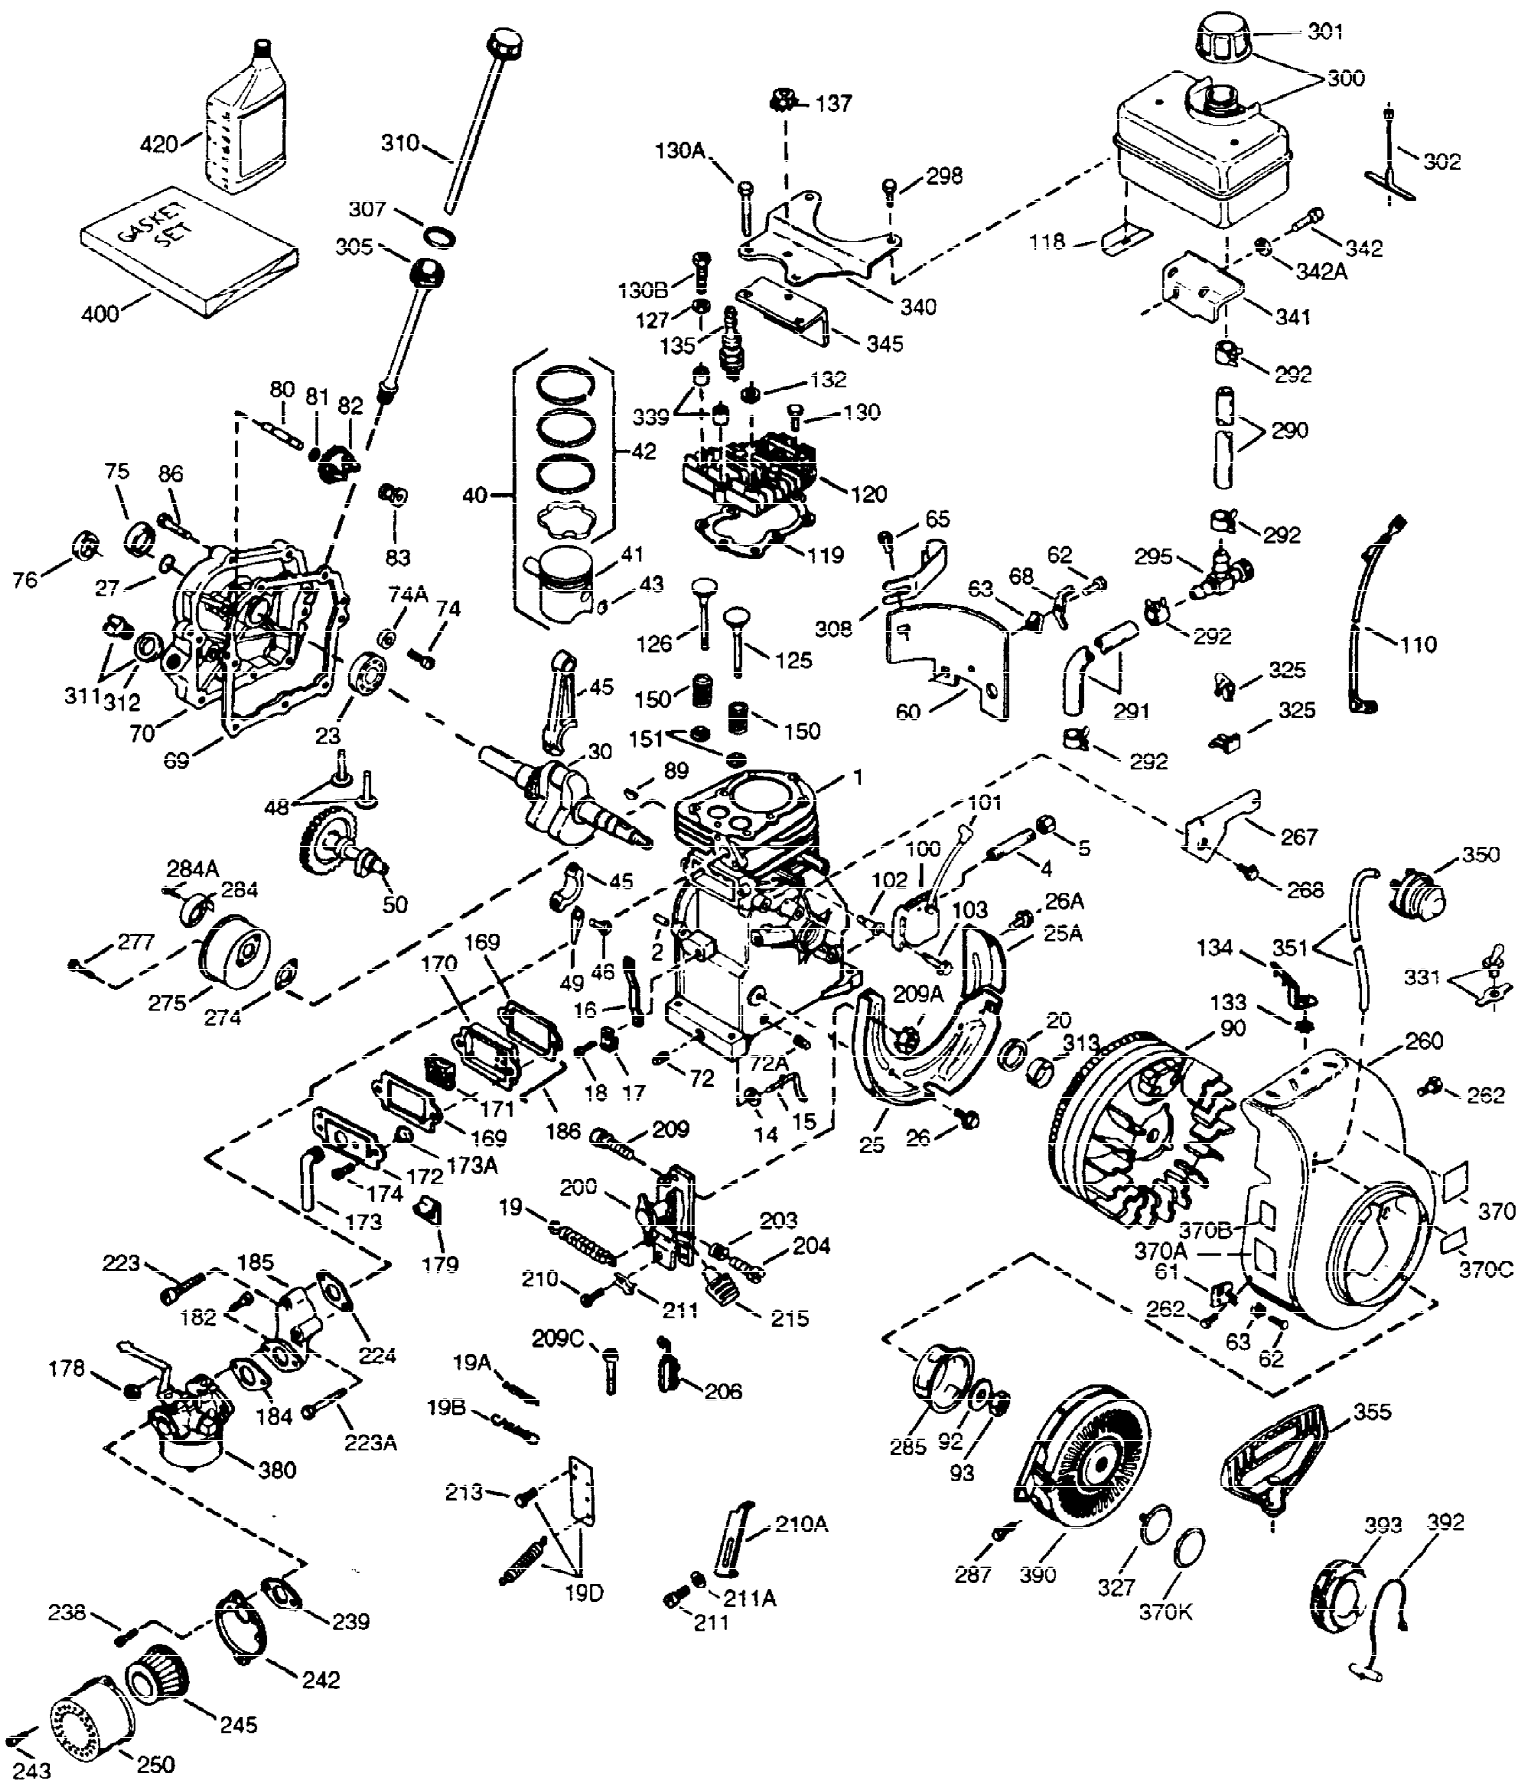

ILLUSTRATION SHOWS TYPICAL PARTS ONLY. ORDER BY PART NUMBER. PARTS NOT LISTED ARE SUPPLIED BY OEM.

VIEW 1 OF 2

Ref #	Part Number	Qty	Description
1	34708A	1	Cylinder (Incl. 2, 20 & 72)
2	26727	2	Dowel Pin
14	28277	1	Washer
15	31334	1	Governor Rod
16	31510	1	Governor Lever
17	31335	1	Governor Lever Clamp
18	650548	1	Screw, 8-32 x 5/16"
19	31426	1	Extension Spring
20	32600	1	Oil Seal
25A	35883	1	Baffle Extension
25	33342	1	Blower Housing Baffle
26A	650926	1	Screw, 8-32 x 21/64"
26	650802	2	Screw, 1/4-20 x 5/8"
30	34709	1	Crankshaft
40	34514	1	Piston, Pin & Ring Set (Std.)
40	34515	1	Piston, Pin & Ring Set (.010" OS)
40	34516	1	Piston, Pin & Ring Set (.020" OS)
41	32538B	1	Piston & Pin Ass'y. (Std.) (Incl. 43)
41	32548B	1	Piston & Pin Ass'y. (.010" OS) (Incl. 43)
41	32549B	1	Piston & Pin Ass'y. (.020" OS) (Incl. 43)
42	28986	1	Ring Set (Std.)
42	28987	1	Ring Set (.010" OS)
42	28988	1	Ring Set (.020" OS)
43	20381	2	Piston Pin Retaining Ring
45	30963B	1	Connecting Rod Ass'y. (Incl. 46 & 49)
46	32610A	2	Connecting Rod Bolt
48	27241	2	Valve Lifter
49	28594	1	Oil Dipper
50	33149A	1	Camshaft (BCR)
60	29745	1	Blower Housing Extension
65	650128	1	Screw, 10-24 x 1/2"
69	27677A	1	* Cylinder Cover Gasket
70	35863A	1	Cylinder Cover (Incl. 75 thru 83, 311 & 312)
72	27642	2	Oil Drain Plug
75	26208	1	Oil Seal
80	30574A	1	Governor Shaft
81	30590A	1	Washer
82	30591	1	Governor Gear Ass'y. (Incl. 81)
83	30588A	1	Governor Spool
86	650488	7	Screw, 1/4-20 x 1-1/4"
89	610961	1	Flywheel Key
90	611080	1	Flywheel
92	650815	1	Belleville Washer
93	650816	1	Flywheel Nut
100	34443A	1	Solid State Ignition
101	610118	1	Spark Plug Cover
102	650872	2	Stud
103	650814	2	Screw, Torx T-15, 10-24 x 1
118	35515	1	Rope Guard
119	36437	1	* Cylinder Head Gasket
120	36438	1	Cylinder Head (Incl. 130)
125	29313C	1	Exhaust Valve (Std.) (Incl. 151)
125	29315C	1	Exhaust Valve (1/32" OS) (Incl. 151)
126	29314B	1	Intake Valve (Std.) (Incl. 151)
126	29315C	1	Intake Valve (1/32" OS) (Incl. 151)