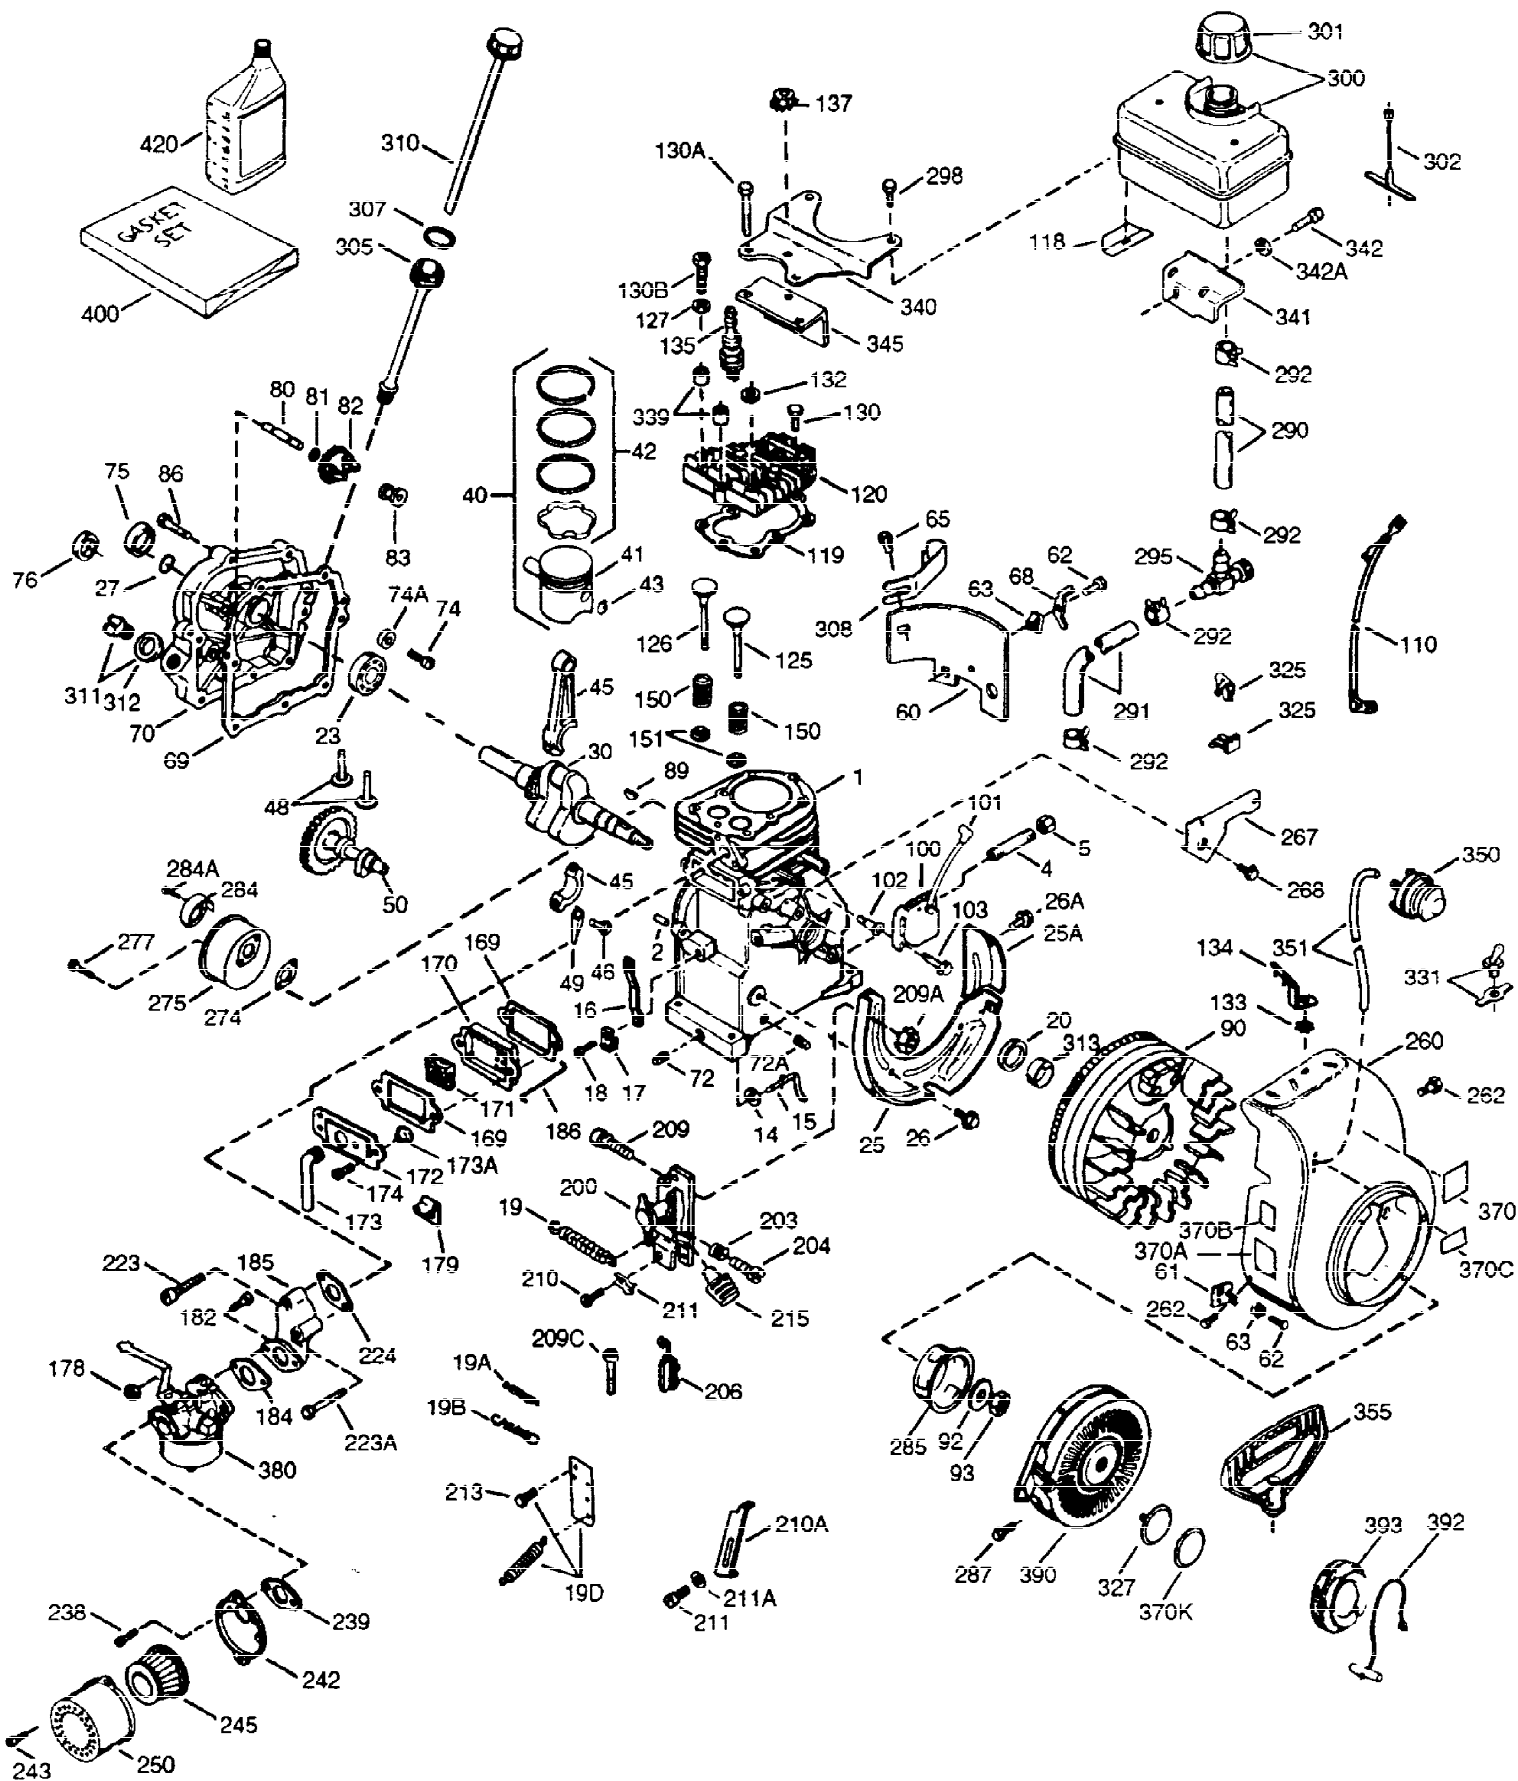

ILLUSTRATION SHOWS TYPICAL PARTS ONLY. ORDER BY PART NUMBER. PARTS NOT LISTED ARE SUPPLIED BY OEM.

VIEW 1 OF 2

Ref #	Part Number	Qty	Description
1	34755B	1	Cylinder (Incl. 2, 20 & 72)
2	26727	2	Dowel Pin
14	28277	1	Washer
15	31334	1	Governor Rod
16	31510	1	Governor Lever
17	31335	1	Governor Lever Clamp
18	650548	1	Screw, 8-32 x 5/16"
19	31426	1	Extension Spring
20	32600	1	Oil Seal
25	33342	1	Blower Housing Baffle
25A	35883	1	Baffle Extension
26A	650926	1	Screw, 8-32 x 21/64"
26	650802	2	Screw, 1/4-20 x 5/8"
30	34709	1	Crankshaft
40	34514	1	Piston, Pin & Ring Set (Std.)
40	34515	1	Piston, Pin & Ring Set (.010" OS)
40	34516	1	Piston, Pin & Ring Set (.020" OS)
41	32538B	1	Piston & Pin Ass'y. (Std.) (Incl. 43)
41	32548B	1	Piston & Pin Ass'y. (.010" OS) (Incl. 43)
41	32549B	1	Piston & Pin Ass'y. (.020" OS) (Incl. 43)
42	28986	1	Ring Set (Std.)
42	28987	1	Ring Set (.010" OS)
42	28988	1	Ring Set (.020" OS)
43	20381	2	Piston Pin Retaining Ring
45	30963B	1	Connecting Rod Ass'y. (Incl. 46 & 49)
46	32610A	2	Connecting Rod Bolt
48	27241	2	Valve Lifter
49	28594	1	Oil Dipper
50	33149A	1	Camshaft (BCR)
60	29745	1	Blower Housing Extension
65	650128	1	Screw, 10-24 x 1/2"
69	27677A	1	* Cylinder Cover Gasket
70	35863A	1	Cylinder Cover (Incl. 75 thru 83, 311 & 312)
72	27642	2	Oil Drain Plug
75	26208	1	Oil Seal
80	30574A	1	Governor Shaft
81	30590A	1	Washer
82	30591	1	Governor Gear Ass'y. (Incl. 81)
83	30588A	1	Governor Spool
86	650488	7	Screw, 1/4-20 x 1-1/4"
89	610961	1	Flywheel Key
90	611080	1	Flywheel
92	650815	1	Belleville Washer
93	650816	1	Flywheel Nut
100	34443A	1	Solid State Ignition
101	610118	1	Spark Plug Cover
102	650872	2	Stud
103	650814	2	Screw, Torx T-15, 10-24 x 1
110	35182	1	Ground Wire
119	36437	1	* Cylinder Head Gasket
120	36438	1	Cylinder Head (Incl. 130)
125	29313C	1	Exhaust Valve (Std.) (Incl. 151)
125	29315C	1	Exhaust Valve (1/32" OS) (Incl. 151)
126	29314B	1	Intake Valve (Std.) (Incl. 151)
126	29315C	1	Intake Valve (1/32" OS) (Incl. 151)