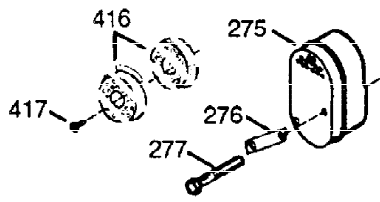

ILLUSTRATION SHOWS TYPICAL PARTS ONLY. ORDER BY PART NUMBER. PARTS NOT LISTED ARE SUPPLIED BY OEM.

VIEW 2 OF 2