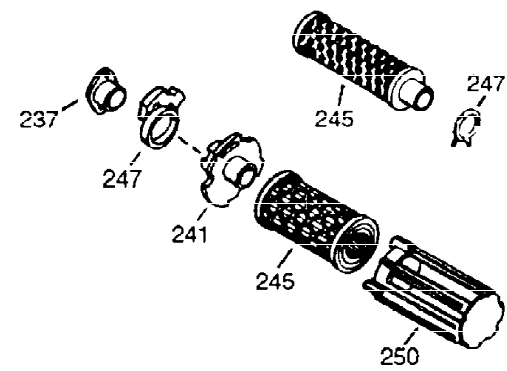

ILLUSTRATION SHOWS TYPICAL PARTS ONLY. ORDER BY PART NUMBER. PARTS NOT LISTED ARE SUPPLIED BY OEM.

VIEW 2 OF 2