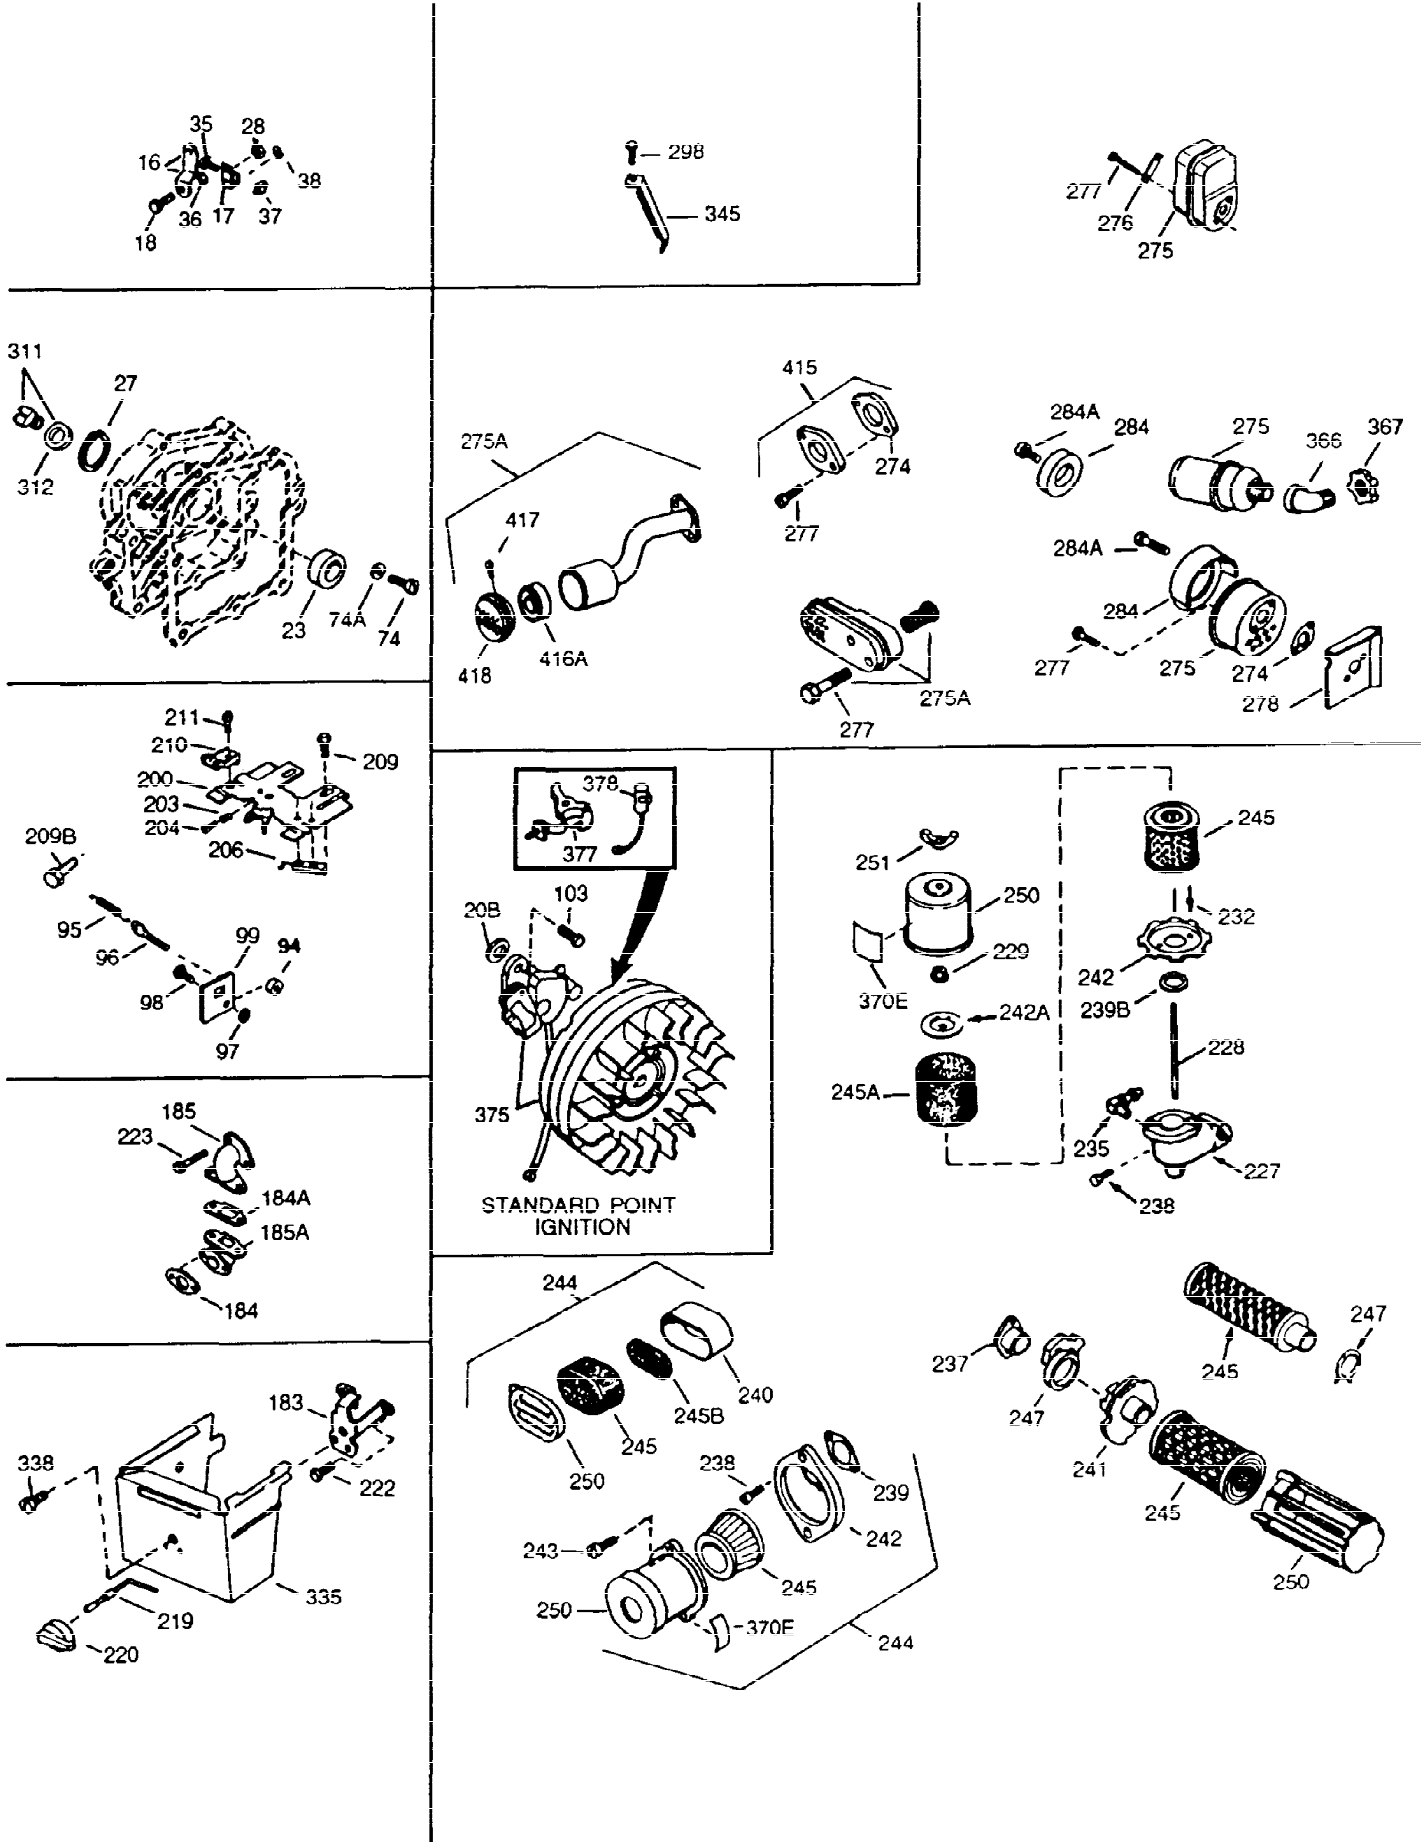

ILLUSTRATION SHOWS TYPICAL PARTS ONLY. ORDER BY PART NUMBER. PARTS NOT LISTED ARE SUPPLIED BY OEM.

Ref #	Part Number	Qty	Description
16	31510	1	Governor Lever
17	29916	1	Governor Lever Clamp
18	29826	1	Screw, 10-32 x 3/4"
27	29642	1	Retaining Ring
28	29216	1	Lock Nut
35	650548	1	Screw, 8-32 x 5/16"
36	29918	1	Lock Washer
37	30322	1	Nut
103	650814	2	Screw, Torx T-15, 10-24 x 1
131	6021A	3	Screw, 5/16-18 x 1-1/2"
184	26756	1	* Carburetor To Intake Pipe Gasket
185	28416A	1	Intake Pipe
200	730136A	1	Control Bracket (Incl.19,203 thru 211)
203	31342	1	Compression Spring
204	650549	1	Screw, 5-40 x 7/16"
210	27793	1	Conduit Clip
211	28942	1	Screw, 10-32 x 3/8"
223	650664	1	Screw, 1/4-20 x 1-19/32"
238	650152	2	Screw, 8-32 x 3/8"
239	27272A	1	Air Cleaner Gasket
242	31691	1	Air Cleaner Base
243	28820	2	Screw, 10-32 x 1/2"
245	30727	1	Air Cleaner Filter
250	31715	1	Air Cleaner Cover
274	33170A	1	Exhaust Gasket
275	33126A	1	Muffler (Incl. 277)
277	650561	2	Screw, 1/4 20 x 5/8"
298	650665	2	Screw, 1/4-15 x 7/8"
311	27625	1	Oil Fill Plug (Incl. 312)
312	29673	1	* Oil Fill Plug Gasket
345	33344	1	Heat Baffle