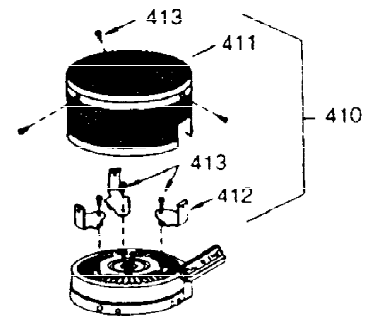

ILLUSTRATION SHOWS TYPICAL PARTS ONLY. ORDER BY PART NUMBER. PARTS NOT LISTED ARE SUPPLIED BY OEM.

Ref #	Part Number	Qty	Description
16	31510	1	Governor Lever
17	29916	1	Governor Lever Clamp
18	29826	1	Screw, 10-32 x 3/4"
27	29642	1	Retaining Ring
28	29216	1	Lock Nut
35	650548	1	Screw, 8-32 x 5/16"
36	29918	1	Lock Washer
37	30322	1	Nut
103	650814	2	Screw, Torx T-15, 10-24 x 1
131	6021A	3	Screw, 5/16-18 x 1-1/2"
184	26756	1	* Carburetor To Intake Pipe Gasket
185	28416A	1	Intake Pipe
200	730136A	1	Control Bracket (Incl.19,203 thru 211)
203	31342	1	Compression Spring
204	650549	1	Screw, 5-40 x 7/16"
210	27793	1	Conduit Clip
211	28942	1	Screw, 10-32 x 3/8"
223	650664	1	Screw, 1/4-20 x 1-19/32"
238	650152	2	Screw, 8-32 x 3/8"
239	27272A	1	Air Cleaner Gasket
242	31691	1	Air Cleaner Base
243	28820	2	Screw, 10-32 x 1/2"
245	30727	1	Air Cleaner Filter
250	31715	1	Air Cleaner Cover
274	33170A	1	Exhaust Gasket
275	33126A	1	Muffler (Incl. 277)
277	650561	2	Screw, 1/4 20 x 5/8"
298	650665	2	Screw, 1/4-15 x 7/8"
311	27625	1	Oil Fill Plug (Incl. 312)
312	29673	1	* Oil Fill Plug Gasket
345	33344	1	Heat Baffle

ILLUSTRATION SHOWS TYPICAL PARTS ONLY. ORDER BY PART NUMBER. PARTS NOT LISTED ARE SUPPLIED BY OEM.

OPTIONAL 110 - 120 VOLT
 STARTER MOTOR KIT

STARTER MUFF KIT
 (OPTIONAL)

OPTIONAL
 DEBRIS SCREEN KIT

Ref #	Part Number	Qty	Description
90	611080	1	Flywheel
100	34443A	1	Solid State Ignition
101	27276	1	Spark Plug Cover
102	650872	2	Solid State Mounting Stud
103	650814	2	Screw, Torx T-15, 10-24 x 1
131	6021A	3	Screw, 5/16-18 x 1-1/2"
133	650890	1	Lock Washer, 5/16
134	30747	1	Shorting Clip
260	35585	1	Blower Housing
262	29212	2	Screw, 1/4-28 x 7/16"
287	650884	2	Screw, 8-32 x 1/2"
313	34080	1	Spacer
325	34246	1	Wire Clip
327	35392	1	Starter Plug
370	550223	1	Name Decal
390	590642A	1	Rewind Starter