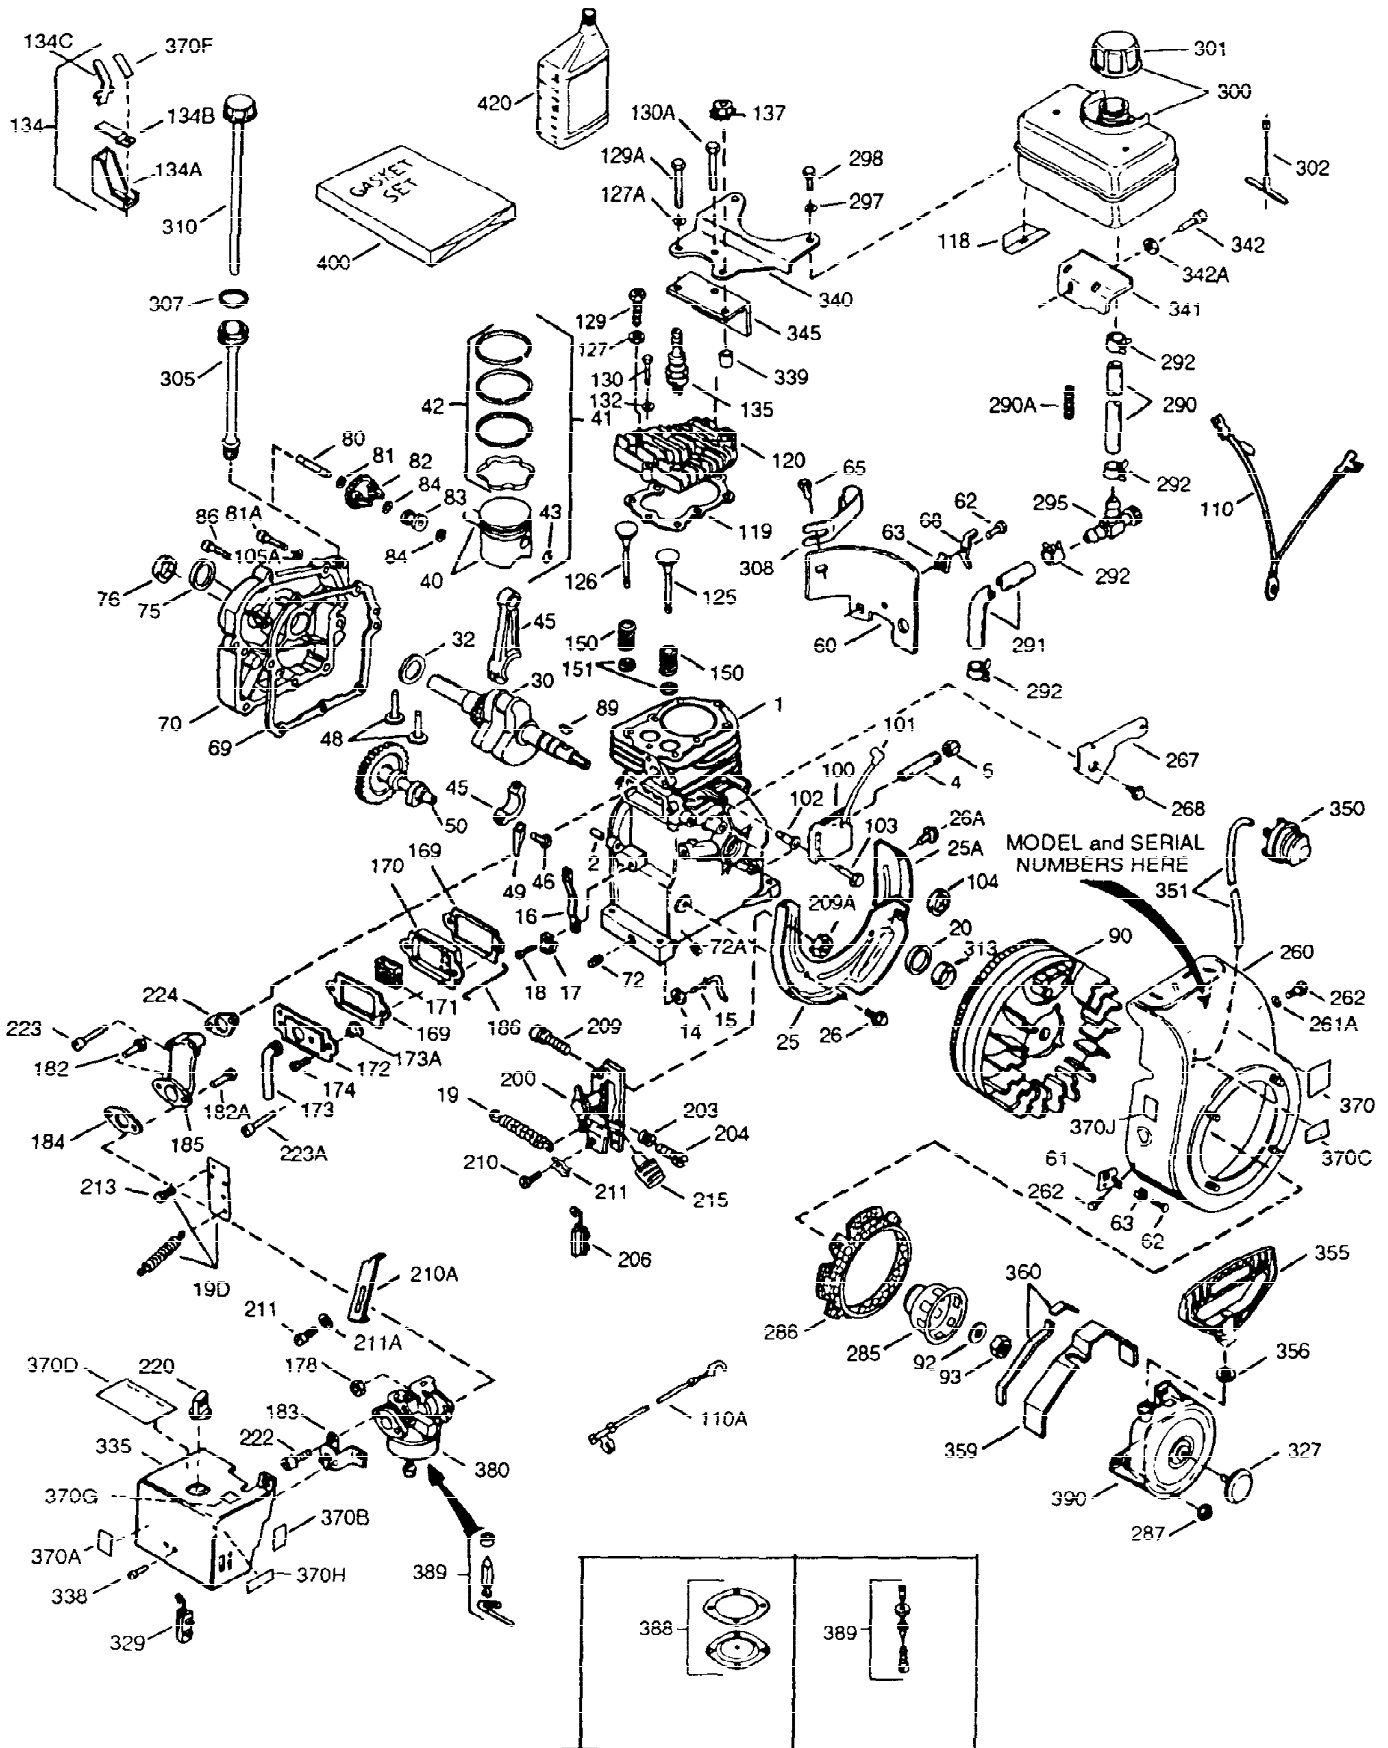

ILLUSTRATION SHOWS TYPICAL PARTS ONLY. ORDER BY PART NUMBER. PARTS NOT LISTED ARE SUPPLIED BY OEM

Ref #	Part Number	Qty	Description
1	34755A	1	Cylinder (Incl. 2, 20 & 72)
2	26727	2	Dowel Pin
14	28277	1	Washer
15	31334	1	Governor Rod
16	31510	1	Governor Lever
17	29916	1	Governor Lever Clamp
18	29826	1	Screw, 10-32 x 3/4"
19	31426	1	Extension Spring
19D	33857	1	Extension Spring Ass'y. (Incl. 213)
20	32600	1	Oil Seal
25	33342	1	Blower Housing Baffle
25A	35883	1	Baffle Extension
26	650561	2	Screw, 1/4-20 x 5/8"
26A	650884	1	Screw, 8-32 x 1/2"
30	34709	1	Crankshaft
40	34514	1	Piston, Pin & Ring Set (Std.)
40	34515	1	Piston, Pin & Ring Set (.010" OS)
40	34516	1	Piston, Pin & Ring Set (.020" OS)
41	32538B	1	Piston & Pin Ass'y. (Std.) (Incl. 43)
41	32548B	1	Piston & Pin Ass'y. (.010" OS) (Incl. 43)
41	32549B	1	Piston & Pin Ass'y. (.020" OS) (Incl. 43)
42	28986	1	Ring Set (Std.)
42	28987	1	Ring Set (.010" OS)
42	28988	1	Ring Set (.020" OS)
43	20381	2	Piston Pin Retaining Ring
45	30963B	1	Connecting Rod Ass'y. (Incl. 46 & 49)
46	32610A	2	Connecting Rod Bolt
48	27241	2	Valve Lifter
49	28594	1	Oil Dipper
50	33149A	1	Camshaft (BCR)
60	29745	1	Blower Housing Extension
62	650760	1	Screw, 8-32 x 3/8"
63	28545	1	Grommet
65	650128	1	Screw, 10-24 x 1/2"
68	33356	1	Ground Terminal
69	27677A	1	* Cylinder Cover Gasket
70	35863	1	Cylinder Cover (Incl. 75, 80, 311 & 3 12)
72	27642	2	Oil Drain Plug
75	26208	1	Oil Seal
80	30574	1	Governor Shaft
81	30590A	1	Washer
82	30591	1	Governor Gear Ass'y. (Incl. 81)
83	30588A	1	Governor Spool
84	29193	2	Retaining Ring
86	650488	7	Screw, 1/4-20 x 1-1/4"
89	610961	1	Flywheel Key
90	611080	1	Flywheel
92	650815	1	Belleville Washer
93	650816	1	Flywheel Nut
100	34443A	1	Solid State Ignition
101	27276	1	Spark Plug Cover
102	650872	2	Solid State Mounting Stud
103	650814	2	Screw, Torx T-15, 10-24 x 1
110	30831	1	Ground Wire
119	29953C	1	* Cylinder Head Gasket