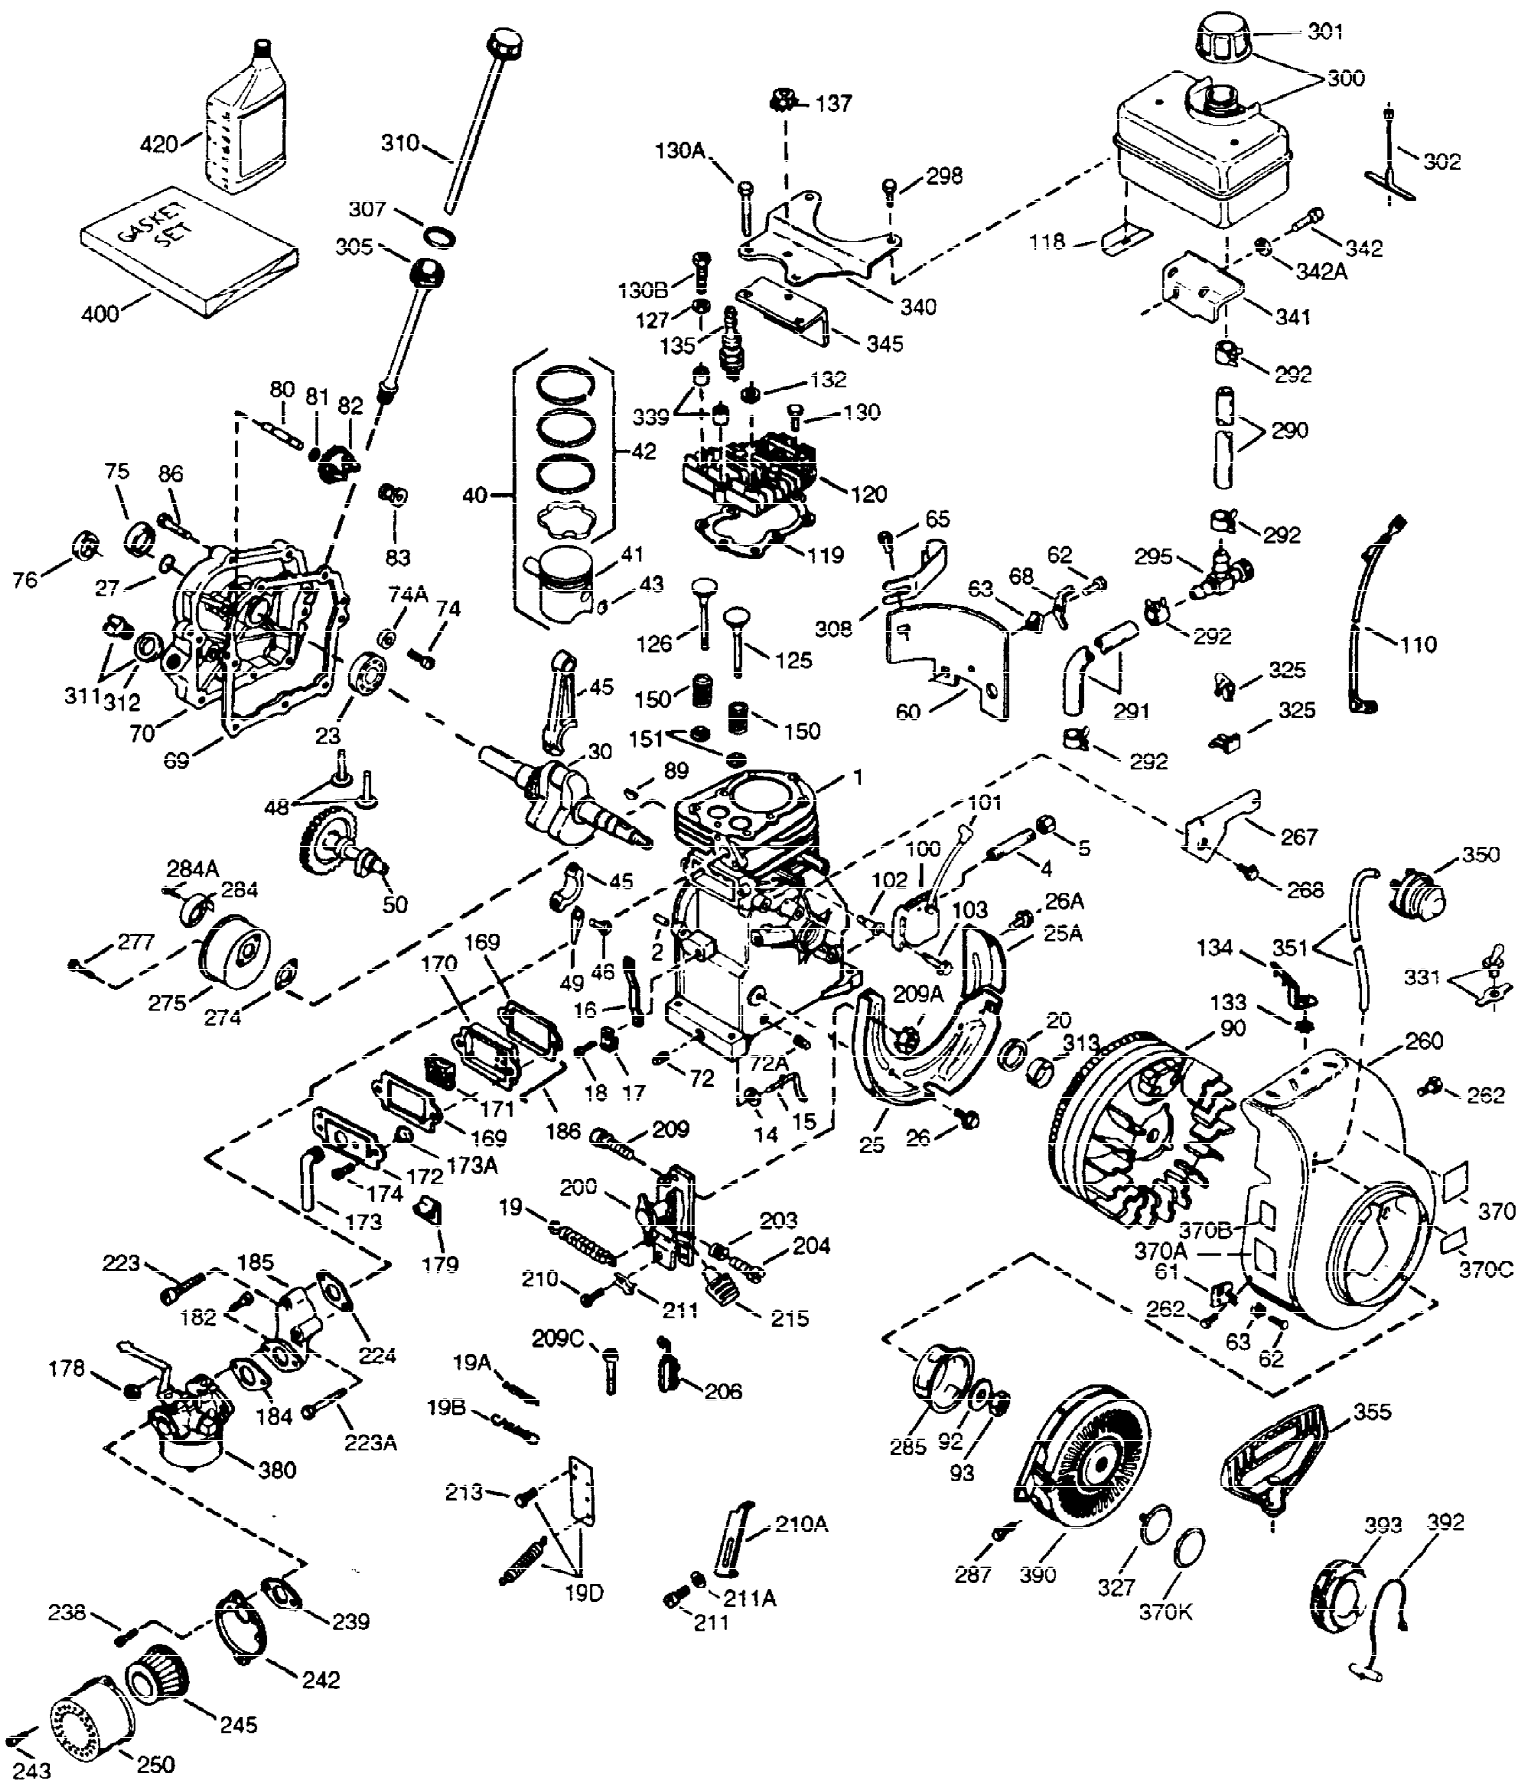

ILLUSTRATION SHOWS TYPICAL PARTS ONLY. ORDER BY PART NUMBER. PARTS NOT LISTED ARE SUPPLIED BY OEM.

VIEW 1 OF 2

Ref #	Part Number	Qty	Description
1	34755B	1	Cylinder (Incl. 2, 20 & 72)
2	26727	2	Dowel Pin
14	28277	1	Washer
15	31334	1	Governor Rod
16	31510	1	Governor Lever
17	29916	1	Governor Lever Clamp
18	650548	1	Screw, 8-32 x 5/16"
19D	33857	1	Extension Spring Ass'y. (Incl. 213)
19	31426	1	Extension Spring
20	32600	1	Oil Seal
25	33342	1	Blower Housing Baffle
25A	35883	1	Baffle Extension
26	650802	2	Screw, 1/4-20 x 5/8"
26A	650926	1	Screw, 8-32 x 21/64"
30	34709	1	Crankshaft
40	34514	1	Piston, Pin & Ring Set (Std.)
40	34515	1	Piston, Pin & Ring Set (.010" OS)
40	34516	1	Piston, Pin & Ring Set (.020" OS)
41	32538B	1	Piston & Pin Ass'y. (Std.) (Incl. 43)
41	32548B	1	Piston & Pin Ass'y. (.010" OS) (Incl. 43)
41	32549B	1	Piston & Pin Ass'y. (.020" OS) (Incl. 43)
42	28986	1	Ring Set (Std.)
42	28987	1	Ring Set (.010" OS)
42	28988	1	Ring Set (.020" OS)
43	20381	2	Piston Pin Retaining Ring
45	30963B	1	Connecting Rod Ass'y. (Incl. 46 & 49)
46	32610A	2	Connecting Rod Bolt
48	27241	2	Valve Lifter
49	28594	1	Oil Dipper
50	33149A	1	Camshaft (BCR)
60	29745	1	Blower Housing Extension
62	650760	1	Screw, 8-32 x 3/8"
63	28545	1	Grommet
65	650128	1	Screw, 10-24 x 1/2"
68	33356	1	Ground Terminal
69	27677A	1	* Cylinder Cover Gasket
70	35863A	1	Cylinder Cover (Incl. 75 thru 83, 311 & 312)
72	27642	2	Oil Drain Plug
75	26208	1	Oil Seal
80	30574A	1	Governor Shaft
81	30590A	1	Washer
82	30591	1	Governor Gear Ass'y. (Incl. 81)
83	30588A	1	Governor Spool
86	650488	7	Screw, 1/4-20 x 1-1/4"
89	610961	1	Flywheel Key
90	611080	1	Flywheel
92	650815	1	Belleville Washer
93	650816	1	Flywheel Nut
100	34443A	1	Solid State Ignition
101	27276	1	Spark Plug Cover
102	650872	2	Stud
103	650814	2	Screw, Torx T-15, 10-24 x 1
110	30831	1	Ground Wire
119	36437	1	* Cylinder Head Gasket
120	36438	1	Cylinder Head (Incl. 130)