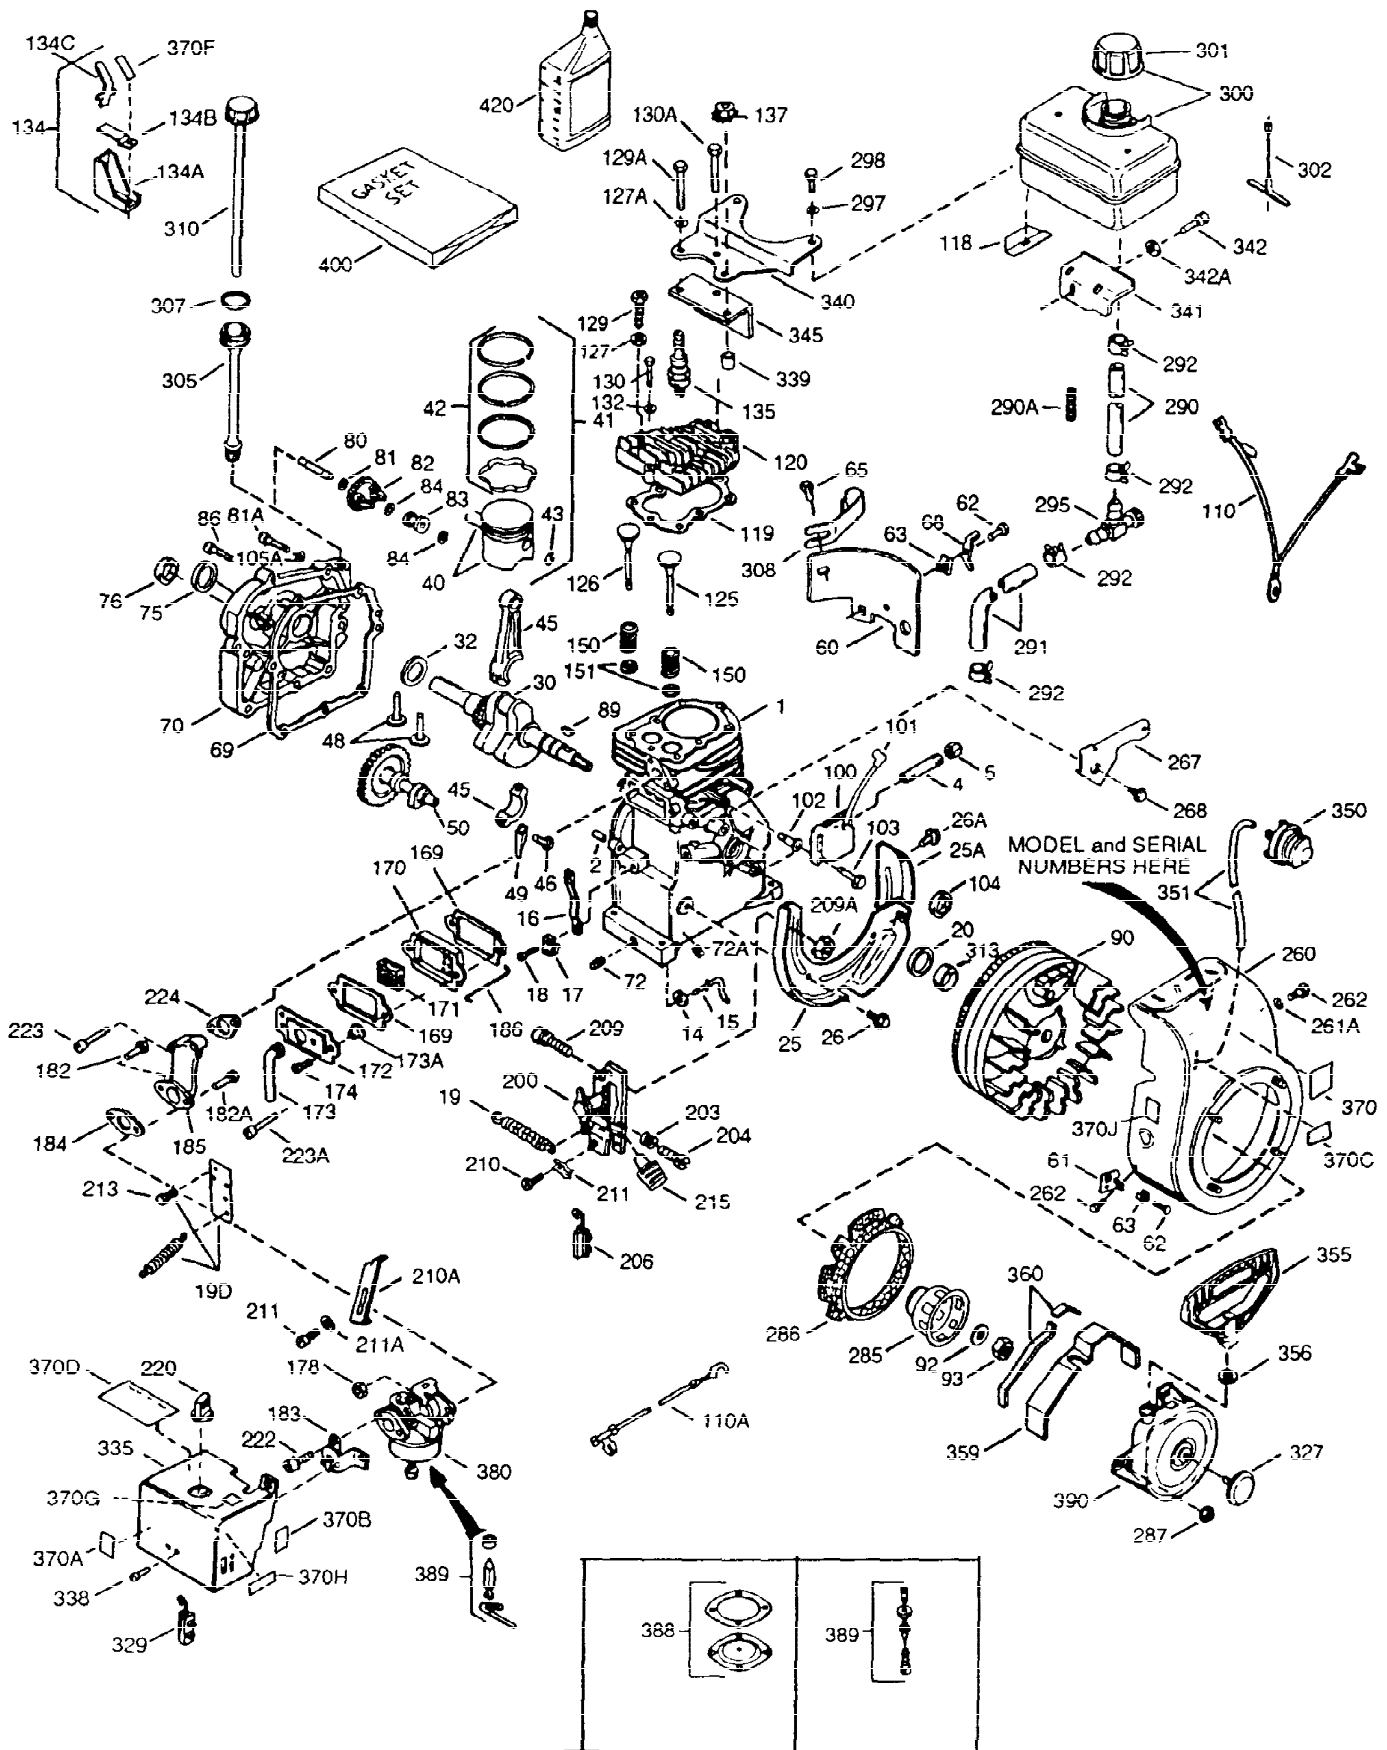

ILLUSTRATION SHOWS TYPICAL PARTS ONLY. ORDER BY PART NUMBER. PARTS NOT LISTED ARE SUPPLIED BY OEM

Ref #	Part Number	Qty	Description
1	34708A	1	Cylinder (Incl. 2, 20 & 72)
2	26727	2	Dowel Pin
14	28277	1	Washer
15	31334	1	Governor Rod
16	31510	1	Governor Lever
17	31335	1	Governor Lever Clamp
18	650548	1	Screw, 8-32 x 5/16"
19	31426	1	Extension Spring
20	32600	1	Oil Seal
25A	35883	1	Baffle Extension
25	33342	1	Blower Housing Baffle
26	650561	2	Screw, 1/4-20 x 5/8"
26A	650884	1	Screw, 8-32 x 1/2"
30	34730	1	Crankshaft
40	34514	1	Piston, Pin & Ring Set (Std.)
40	34515	1	Piston, Pin & Ring Set (.010" OS)
40	34516	1	Piston, Pin & Ring Set (.020" OS)
41	32538B	1	Piston & Pin Ass'y. (Std.) (Incl. 43)
41	32548B	1	Piston & Pin Ass'y. (.010" OS) (Incl. 43)
41	32549B	1	Piston & Pin Ass'y. (.020" OS) (Incl. 43)
42	28986	1	Ring Set (Std.)
42	28987	1	Ring Set (.010" OS)
42	28988	1	Ring Set (.020" OS)
43	20381	2	Piston Pin Retaining Ring
45	30963B	1	Connecting Rod Ass'y. (Incl. 46 & 49)
46	32610A	2	Connecting Rod Bolt
48	27241	2	Valve Lifter
49	28594	1	Oil Dipper
50	33149A	1	Camshaft (BCR)
60	29745	1	Blower Housing Extension
65	650128	1	Screw, 10-24 x 1/2"
69	27677A	1	* Cylinder Cover Gasket
70	35863	1	Cylinder Cover (Incl. 75, 80, 311 & 3 12)
72	27642	2	Oil Drain Plug
75	26208	1	Oil Seal
80	30574	1	Governor Shaft
81	30590A	1	Washer
82	30591	1	Governor Gear Ass'y. (Incl. 81)
83	30588A	1	Governor Spool
84	29193	2	Retaining Ring
86	650488	7	Screw, 1/4-20 x 1-1/4"
89	610961	1	Flywheel Key
90	611080	1	Flywheel
92	650815	1	Belleville Washer
93	650816	1	Flywheel Nut
100	34443A	1	Solid State Ignition
102	650872	2	Solid State Mounting Stud
103	650814	2	Screw, Torx T-15, 10-24 x 1
110	35182	1	Ground Wire
119	29953C	1	* Cylinder Head Gasket
120	30579A	1	Cylinder Head (Incl. 130)
125	29313C	1	Exhaust Valve (Std.) (Incl. 151)
125	29315C	1	Exhaust Valve (1/32" OS) (Incl. 151)
126	29314B	1	Intake Valve (Std.) (Incl. 151)
126	29315C	1	Intake Valve (1/32" OS) (Incl. 151)