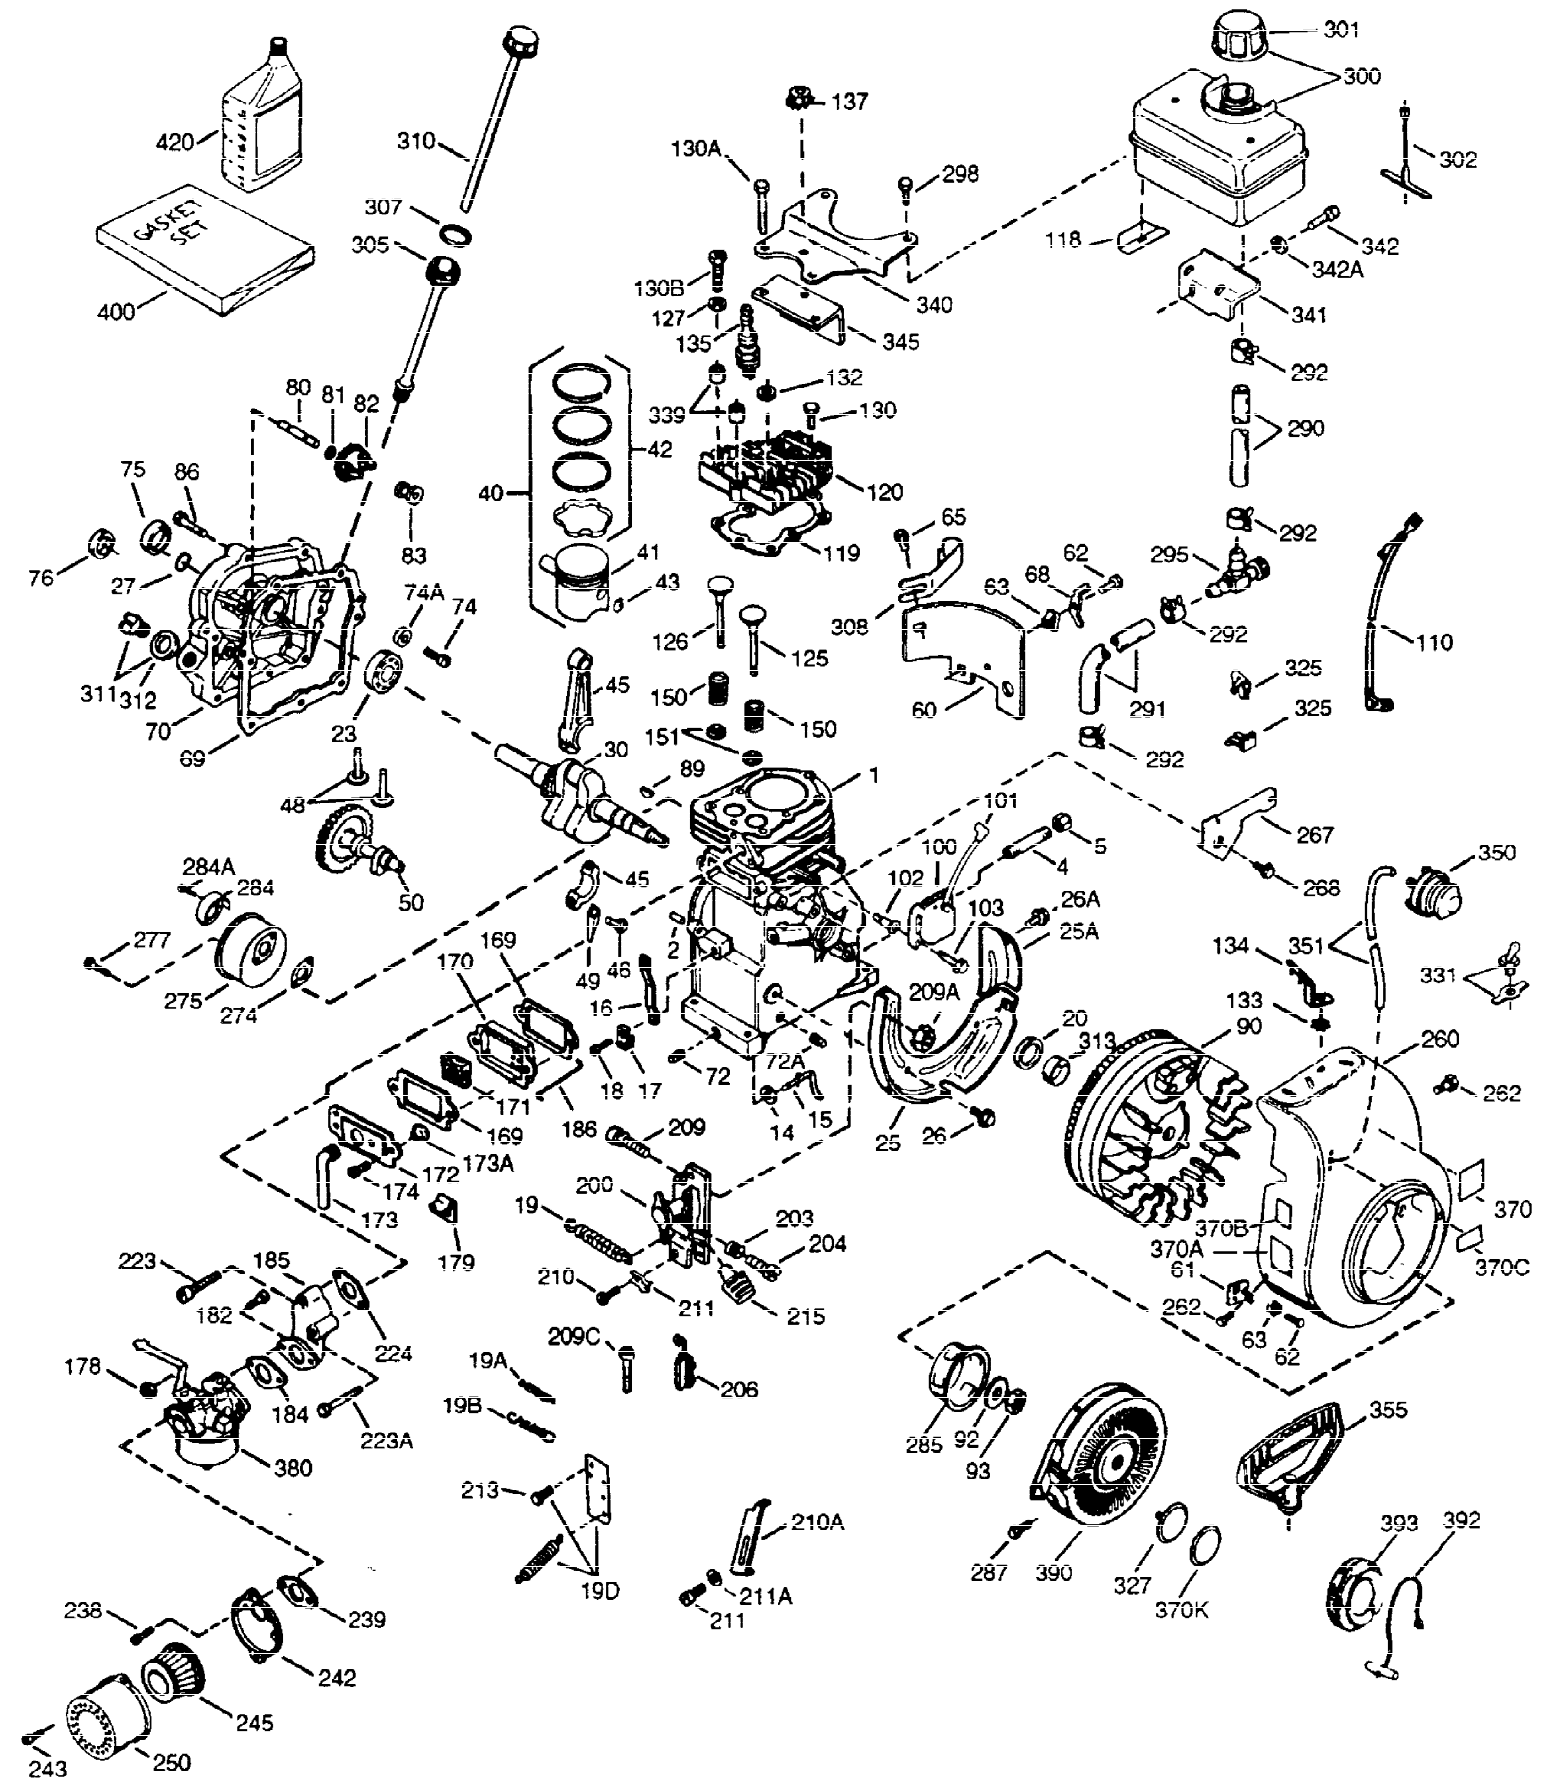

ILLUSTRATION SHOWS TYPICAL PARTS ONLY. ORDER BY PART NUMBER. PARTS NOT LISTED ARE SUPPLIED BY OEM.

VIEW 1 OF 2

Ref #	Part Number	Qty	Description
1	34708A	1	Cylinder (Incl. 2, 20 & 72)
2	26727	2	Dowel Pin
14	28277	1	Washer
15	31334	1	Governor Rod
16	31510	1	Governor Lever
17	31335	1	Governor Lever Clamp
18	650548	1	Screw, 8-32 x 5/16"
19	31426	1	Extension Spring
20	32600	1	Oil Seal
25	33342	1	Blower Housing Baffle
25A	35883	1	Baffle Extension
26	650802	2	Screw, 1/4-20 x 5/8"
26A	650926	1	Screw, 8-32 x 21/64"
30	34730	1	Crankshaft
40	34514	1	Piston, Pin & Ring Set (Std.)
40	34515	1	Piston, Pin & Ring Set (.010" OS)
40	34516	1	Piston, Pin & Ring Set (.020" OS)
41	32538B	1	Piston & Pin Ass'y. (Std.) (Incl. 43)
41	32548B	1	Piston & Pin Ass'y. (.010" OS) (Incl. 43)
41	32549B	1	Piston & Pin Ass'y. (.020" OS) (Incl. 43)
42	28986	1	Ring Set (Std.)
42	28987	1	Ring Set (.010" OS)
42	28988	1	Ring Set (.020" OS)
43	20381	2	Piston Pin Retaining Ring
45	30963B	1	Connecting Rod Ass'y. (Incl. 46 & 49)
46	32610A	2	Connecting Rod Bolt
48	27241	2	Valve Lifter
49	28594	1	Oil Dipper
50	33149A	1	Camshaft (BCR)
60	29745	1	Blower Housing Extension
65	650128	1	Screw, 10-24 x 1/2"
69	27677A	1	* Cylinder Cover Gasket
70	35863A	1	Cylinder Cover (Incl. 75 thru 83, 311 & 312)
72	27642	2	Oil Drain Plug
75	26208	1	Oil Seal
80	30574A	1	Governor Shaft
81	30590A	1	Washer
82	30591	1	Governor Gear Ass'y. (Incl. 81)
83	30588A	1	Governor Spool
86	650488	7	Screw, 1/4-20 x 1-1/4"
89	610961	1	Flywheel Key
90	611080	1	Flywheel
92	650815	1	Belleville Washer
93	650816	1	Flywheel Nut
100	34443A	1	Solid State Ignition
102	650872	2	Stud
103	650814	2	Screw, Torx T-15, 10-24 x 1
110	35182	1	Ground Wire
119	29953C	1	* Cylinder Head Gasket
120	30579A	1	Cylinder Head (Incl. 130)
125	29313C	1	Exhaust Valve (Std.) (Incl. 151)
125	29315C	1	Exhaust Valve (1/32" OS) (Incl. 151)
126	29314B	1	Intake Valve (Std.) (Incl. 151)
126	29315C	1	Intake Valve (1/32" OS) (Incl. 151)
130	650694A	5	Screw, 5/16-18 x 2"