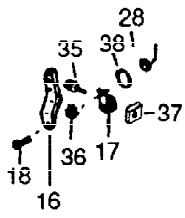

ILLUSTRATION SHOWS TYPICAL PARTS ONLY. ORDER BY PART NUMBER. PARTS NOT LISTED ARE SUPPLIED BY OEM.

VIEW 2 OF 2