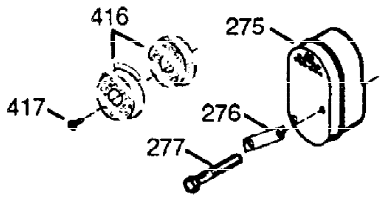

ILLUSTRATION SHOWS TYPICAL PARTS ONLY. ORDER BY PART NUMBER. PARTS NOT LISTED ARE SUPPLIED BY OEM.

VIEW 2 OF 2