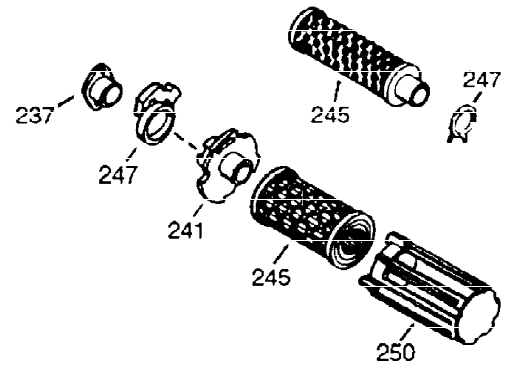

ILLUSTRATION SHOWS TYPICAL PARTS ONLY. ORDER BY PART NUMBER. PARTS NOT LISTED ARE SUPPLIED BY OEM.

VIEW 2 OF 2