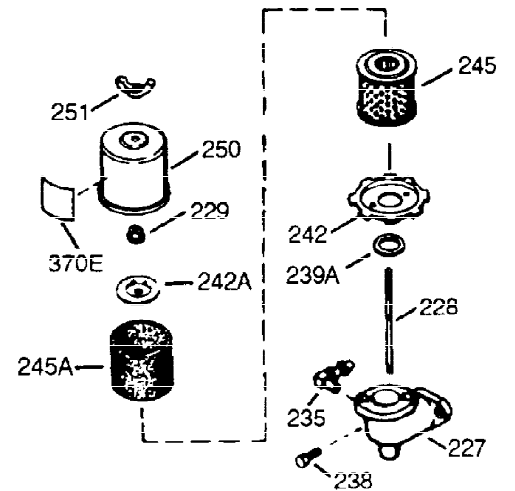

ILLUSTRATION SHOWS TYPICAL PARTS ONLY. ORDER BY PART NUMBER. PARTS NOT LISTED ARE SUPPLIED BY OEM.

VIEW 2 OF 2