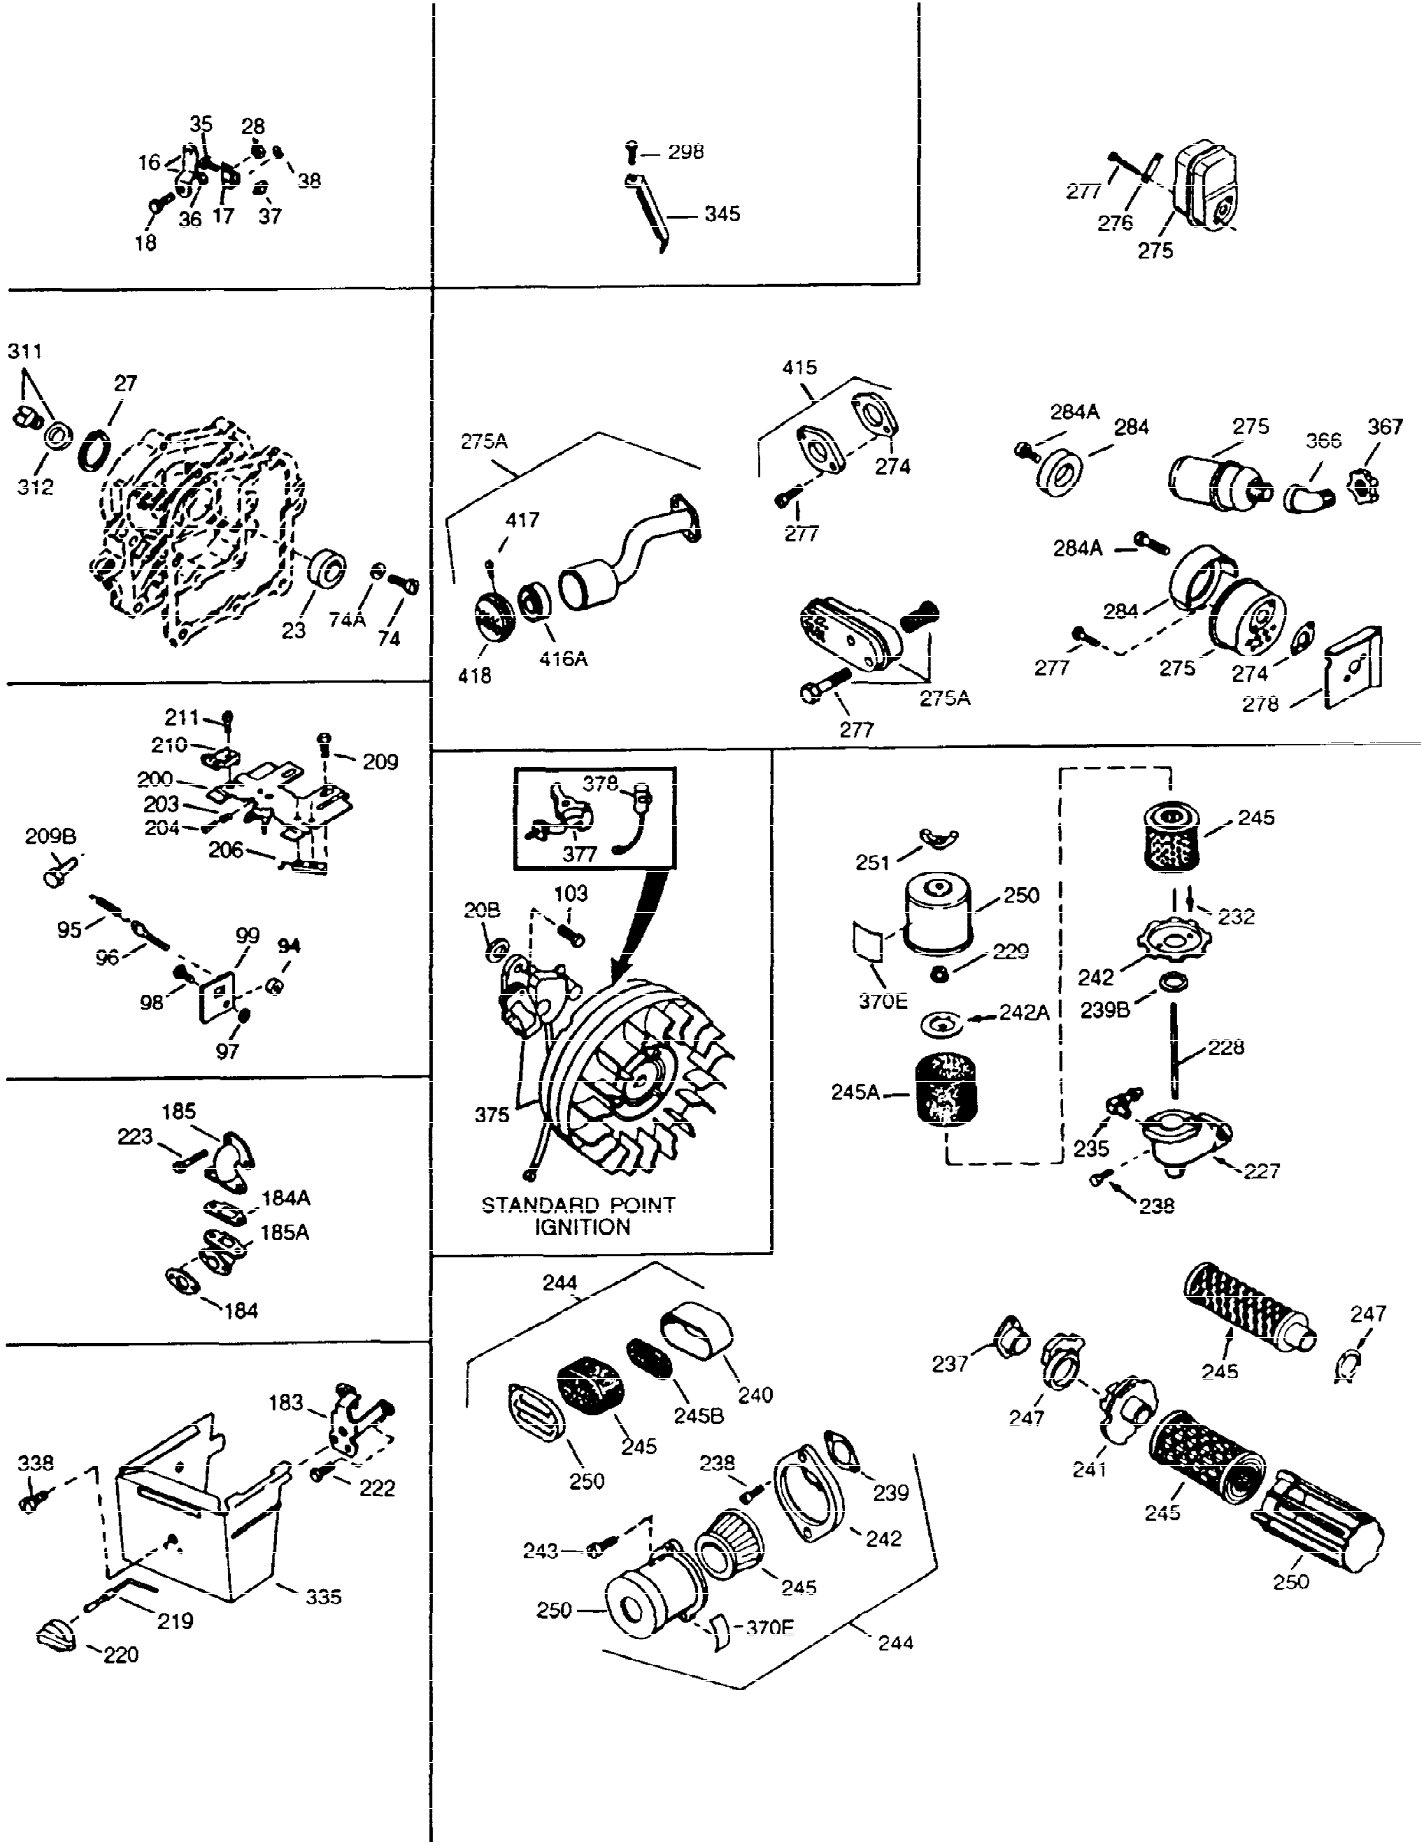

ILLUSTRATION SHOWS TYPICAL PARTS ONLY. ORDER BY PART NUMBER. PARTS NOT LISTED ARE SUPPLIED BY OEM.

Ref #	Part Number	Qty	Description
16	31510	1	Governor Lever
17	31335	1	Governor Lever Clamp
18	650548	1	Screw, 8-32 x 5/16"
23	28458	1	Ball Bearing
27	28539	1	Retaining Ring
74	30200	2	Screw, 10-24 x 9/16"
74A	28537	2	Washer
103	650814	2	Screw, Torx T-15, 10-24 x 1
131	6021A	3	Screw, 5/16-18 x 1-1/2"
184	26756	1	* Carburetor To Intake Pipe Gasket
185	28416A	1	Intake Pipe
200	33858A	1	Control Bracket (Incl.203,204,206,209 ,209A)
203	31342	1	Compression Spring
204	650549	1	Screw, 5-40 x 7/16"
206	610973	1	Terminal
223	650664	1	Screw, 1/4-20 x 1-19/32"
238	28820	2	Screw, 10-32 x 1/2"
239	27272A	1	* Air Cleaner Gasket
242	31691	1	Air Cleaner Base
243	650152	2	Screw, 8-32 x 3/8"
245	30727	1	Air Cleaner Filter
250	31715	1	Air Cleaner Cover
275	35603	1	Muffler (Incl. 277)
276	33753	1	Lock Plate
277	650795	2	Screw, 1/4-20 x 2-1/4"
311	27625	1	Oil Fill Plug (Incl. 312)
312	29673	1	* Oil Fill Plug Gasket