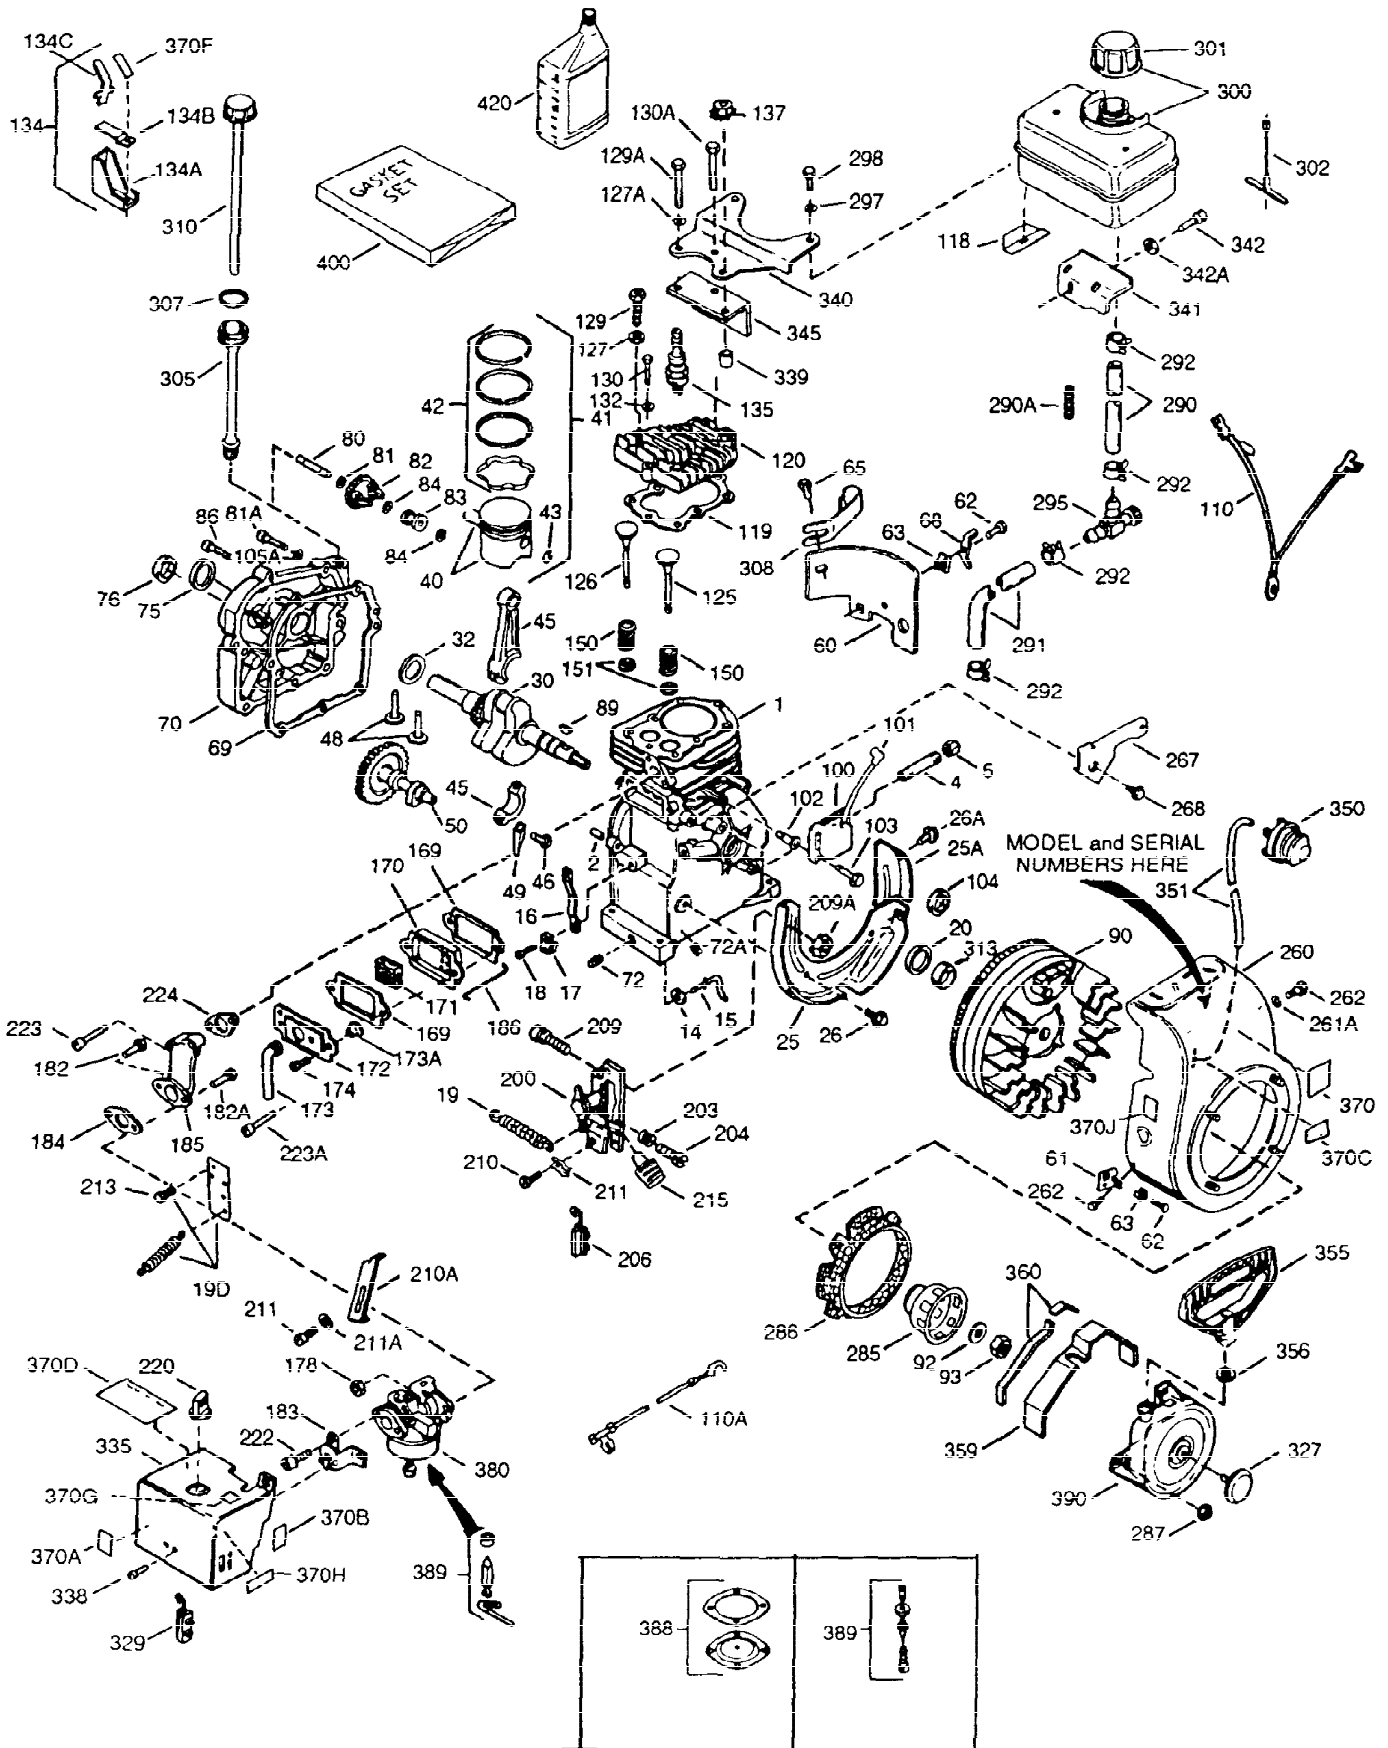

ILLUSTRATION SHOWS TYPICAL PARTS ONLY. ORDER BY PART NUMBER. PARTS NOT LISTED ARE SUPPLIED BY OEM

Ref #	Part Number	Qty	Description
1	34755A	1	Cylinder (Incl. 2, 20 & 72)
2	26727	2	Dowel Pin
14	28277	1	Washer
15	31334	1	Governor Rod
16	31510	1	Governor Lever
17	31335	1	Governor Lever Clamp
18	650548	1	Screw, 8-32 x 5/16"
19	31426	1	Extension Spring
20	32600	1	Oil Seal
25	33342	1	Blower Housing Baffle
25A	35883	1	Baffle Extension
26	650561	2	Screw, 1/4-20 x 5/8"
26A	650884	1	Screw, 8-32 x 1/2"
30	34727	1	Crankshaft
40	34514	1	Piston, Pin & Ring Set (Std.)
40	34515	1	Piston, Pin & Ring Set (.010" OS)
40	34516	1	Piston, Pin & Ring Set (.020" OS)
41	32538B	1	Piston & Pin Ass'y. (Std.) (Incl. 43)
41	32548B	1	Piston & Pin Ass'y. (.010" OS) (Incl. 43)
41	32549B	1	Piston & Pin Ass'y. (.020" OS) (Incl. 43)
42	28986	1	Ring Set (Std.)
42	28987	1	Ring Set (.010" OS)
42	28988	1	Ring Set (.020" OS)
43	20381	2	Piston Pin Retaining Ring
45	30963B	1	Connecting Rod Ass'y. (Incl. 46 & 49)
46	32610A	2	Connecting Rod Bolt
48	27241	2	Valve Lifter
49	28594	1	Oil Dipper
50	32197A	1	Camshaft (MCR)
60	29745	1	Blower Housing Extension
65	650128	1	Screw, 10-24 x 1/2"
69	27677A	1	* Cylinder Cover Gasket
70	30756B	1	Cylinder Cover (Incl. 75, 80, 311 & 3 12)
72	27642	2	Oil Drain Plug
75	28540	1	Oil Seal
80	30574	1	Governor Shaft
81	30590A	1	Washer
82	30591	1	Governor Gear Ass'y. (Incl. 81)
83	30588A	1	Governor Spool
84	29193	2	Retaining Ring
86	650488	7	Screw, 1/4-20 x 1-1/4"
89	610961	1	Flywheel Key
90	611080	1	Flywheel
92	650815	1	Belleville Washer
93	650816	1	Flywheel Nut
100	34443A	1	Solid State Ignition
101	610118	1	Spark Plug Cover
102	650872	2	Solid State Mounting Stud
103	650814	2	Screw, Torx T-15, 10-24 x 1
110	35182	1	Ground Wire
119	29953C	1	* Cylinder Head Gasket
120	30579A	1	Cylinder Head (Incl. 130)
125	29313C	1	Exhaust Valve (Std.) (Incl. 151)
125	29315C	1	Exhaust Valve (1/32" OS) (Incl. 151)
126	29315C	1	Intake Valve (1/32" OS) (Incl. 151)