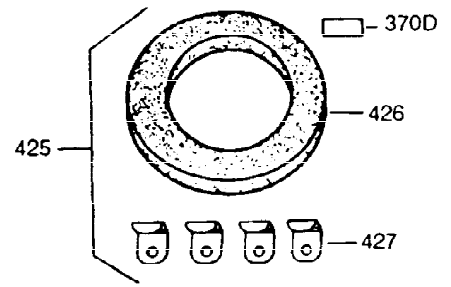

STARTER MUFF KIT
(OPTIONAL)