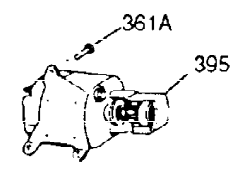

ILLUSTRATION SHOWS TYPICAL PARTS ONLY. ORDER BY PART NUMBER. PARTS NOT LISTED ARE SUPPLIED BY OEM.