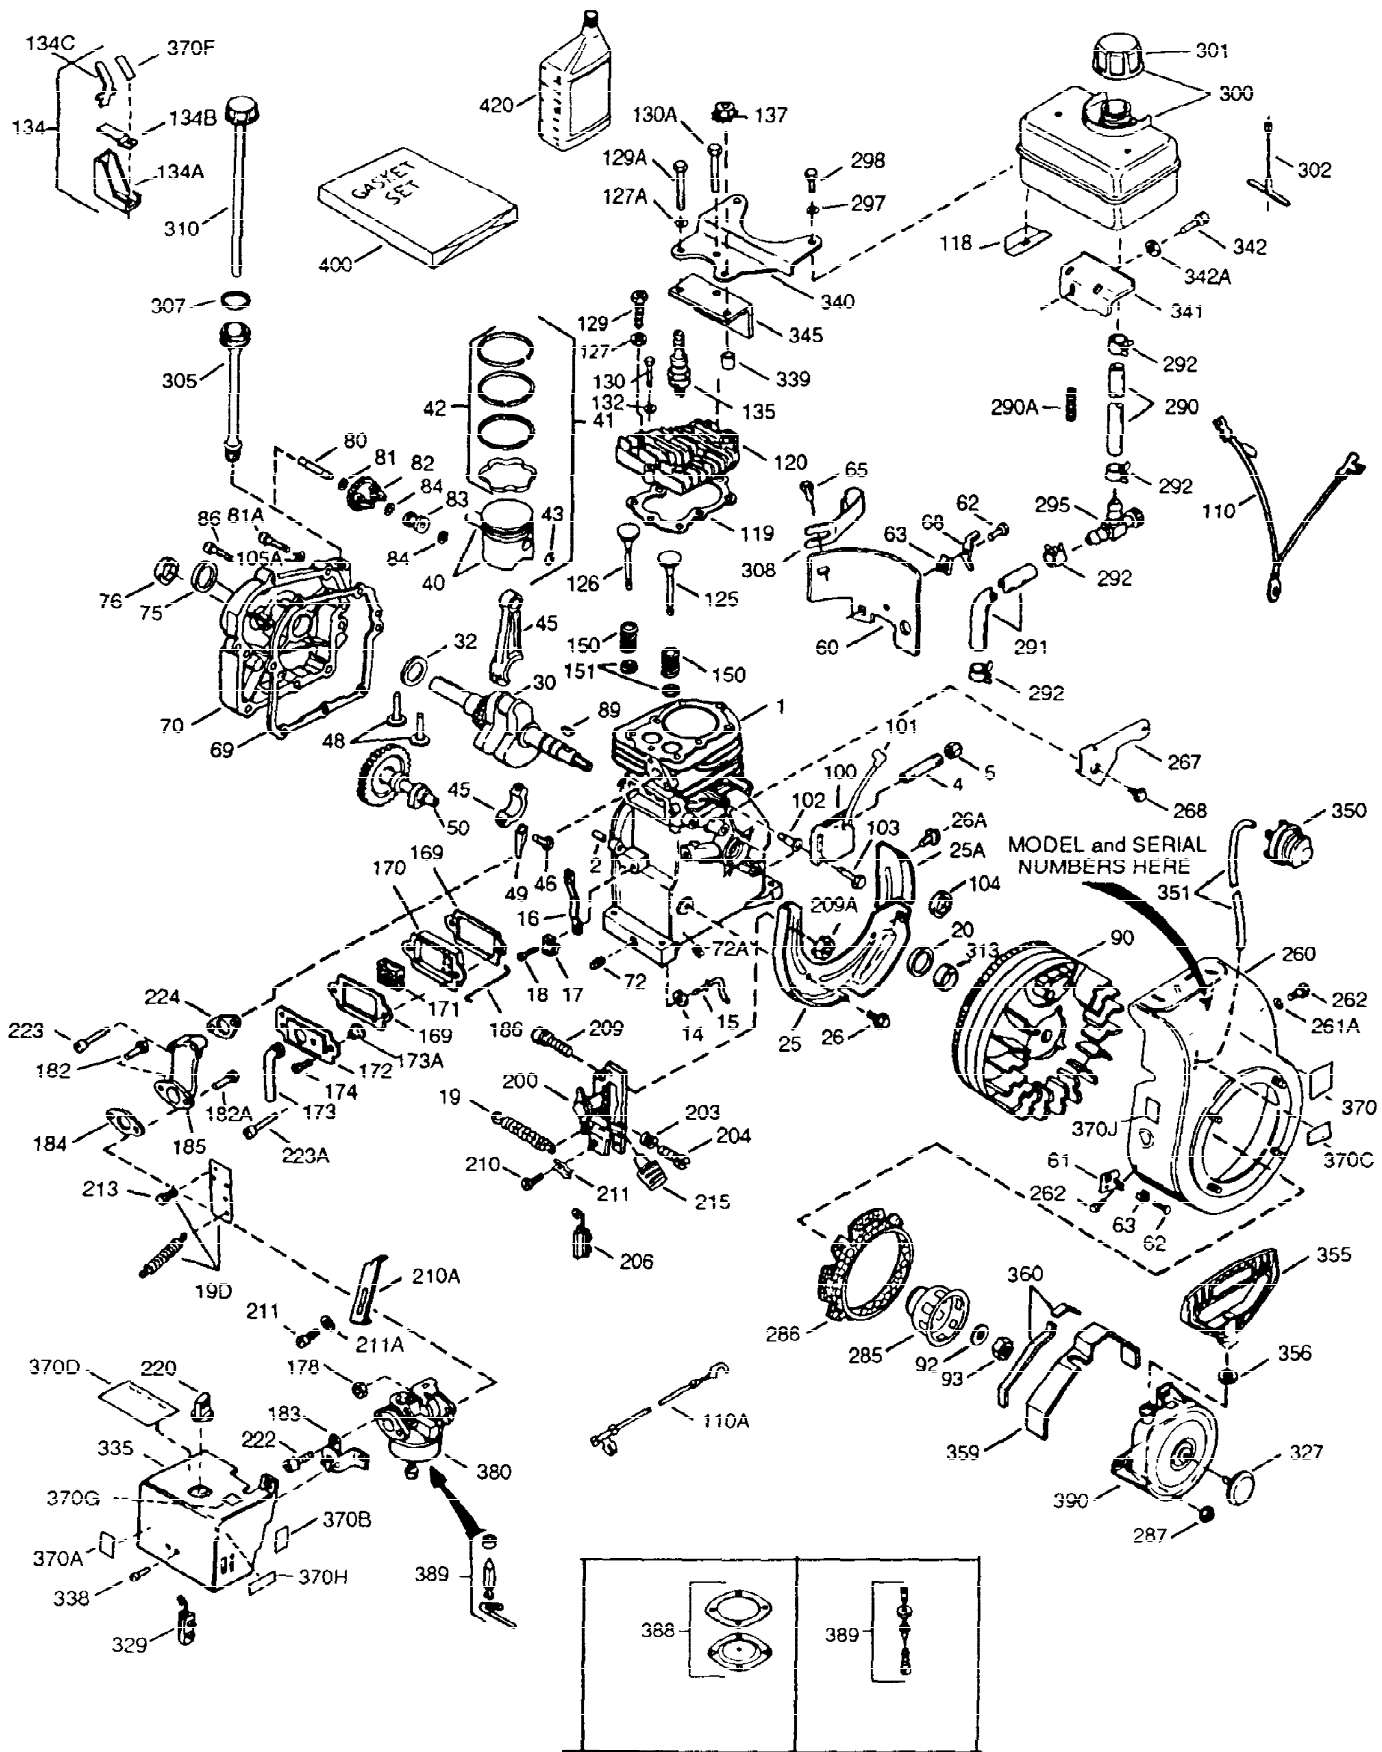

ILLUSTRATION SHOWS TYPICAL PARTS ONLY. ORDER BY PART NUMBER. PARTS NOT LISTED ARE SUPPLIED BY OEM

Ref #	Part Number	Qty	Description
1	34755A	1	Cylinder (Incl. 2, 20 & 72)
2	26727	2	Dowel Pin
14	28277	1	Washer
15	31334	1	Governor Rod
16	31510	1	Governor Lever
17	31335	1	Governor Lever Clamp
18	650548	1	Screw, 8-32 x 5/16"
19	31426	1	Extension Spring
20	32600	1	Oil Seal
25	33342	1	Blower Housing Baffle
25A	35883	1	Baffle Extension
26	650561	2	Screw, 1/4-20 x 5/8"
26A	650884	1	Screw, 8-32 x 1/2"
30	34730	1	Crankshaft
40	34514	1	Piston, Pin & Ring Set (Std.)
40	34515	1	Piston, Pin & Ring Set (.010" OS)
40	34516	1	Piston, Pin & Ring Set (.020" OS)
41	32538B	1	Piston & Pin Ass'y. (Std.) (Incl. 43)
41	32548B	1	Piston & Pin Ass'y. (.010" OS) (Incl. 43)
41	32549B	1	Piston & Pin Ass'y. (.020" OS) (Incl. 43)
42	28986	1	Ring Set (Std.)
42	28987	1	Ring Set (.010" OS)
42	28988	1	Ring Set (.020" OS)
43	20381	2	Piston Pin Retaining Ring
45	30963B	1	Connecting Rod Ass'y. (Incl. 46 & 49)
46	32610A	2	Connecting Rod Bolt
48	27241	2	Valve Lifter
49	28594	1	Oil Dipper
50	33149A	1	Camshaft (BCR)
60	29745	1	Blower Housing Extension
65	650128	1	Screw, 10-24 x 1/2"
69	27677A	1	* Cylinder Cover Gasket
70	35863	1	Cylinder Cover (Incl. 75, 80, 311 & 3 12)
72	27642	2	Oil Drain Plug
75	26208	1	Oil Seal
80	30574	1	Governor Shaft
81	30590A	1	Washer
82	30591	1	Governor Gear Ass'y. (Incl. 81)
83	30588A	1	Governor Spool
84	29193	2	Retaining Ring
86	650488	7	Screw, 1/4-20 x 1-1/4"
89	610961	1	Flywheel Key
90	611080	1	Flywheel
92	650815	1	Belleville Washer
93	650816	1	Flywheel Nut
100	34443A	1	Solid State Ignition
102	650872	2	Solid State Mounting Stud
103	650814	2	Screw, Torx T-15, 10-24 x 1
119	29953C	1	* Cylinder Head Gasket
120	30579A	1	Cylinder Head (Incl. 130)
125	29313C	1	Exhaust Valve (Std.) (Incl. 151)
125	29315C	1	Exhaust Valve (1/32" OS) (Incl. 151)
126	29314B	1	Intake Valve (Std.) (Incl. 151)
126	29315C	1	Intake Valve (1/32" OS) (Incl. 151)
130	650694A	5	Screw, 5/16-18 x 2"