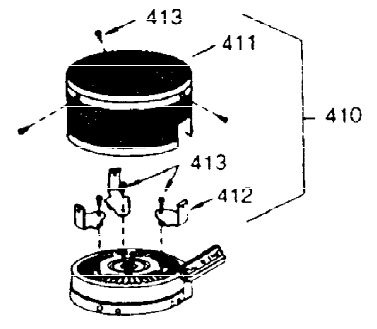

ILLUSTRATION SHOWS TYPICAL PARTS ONLY. ORDER BY PART NUMBER. PARTS NOT LISTED ARE SUPPLIED BY OEM.

Ref #	Part Number	Qty	Description
16	31510	1	Governor Lever
17	31335	1	Governor Lever Clamp
18	650548	1	Screw, 8-32 x 5/16"
23	28458	1	Ball Bearing
27	28539	1	Retaining Ring
74A	28537	2	Washer
74	30200	2	Screw, 10-24 x 9/16"
103	650814	2	Screw, Torx T-15, 10-24 x 1
131	6021A	3	Screw, 5/16-18 x 1-1/2"
184	26756	1	* Carburetor To Intake Pipe Gasket
185	28416A	1	Intake Pipe
200	33858A	1	Control Bracket (Incl.203,204,206,209 ,209A)
203	31342	1	Compression Spring
204	650549	1	Screw, 5-40 x 7/16"
206	610973	1	Terminal
223	650664	1	Screw, 1/4-20 x 1-19/32"
238	28820	2	Screw, 10-32 x 1/2"
239	27272A	1	* Air Cleaner Gasket
242	31691	1	Air Cleaner Base
243	650152	2	Screw, 8-32 x 3/8"
245	30727	1	Air Cleaner Filter
250	31715	1	Air Cleaner Cover
275	35603	1	Muffler (Incl. 277)
276	33753	1	Lock Plate
277	650795	2	Screw, 1/4-20 x 2-1/4"
298	650665	2	Screw, 1/4-15 x 7/8"
311	27625	1	Oil Fill Plug (Incl. 312)
312	29673	1	* Oil Fill Plug Gasket
345	33344	1	Heat Baffle

ILLUSTRATION SHOWS TYPICAL PARTS ONLY. ORDER BY PART NUMBER. PARTS NOT LISTED ARE SUPPLIED BY OEM.

OPTIONAL 110 - 120 VOLT
 STARTER MOTOR KIT

STARTER MUFF KIT
 (OPTIONAL)

OPTIONAL
 DEBRIS SCREEN KIT

Ref #	Part Number	Qty	Description
90	611080	1	Flywheel
100	34443A	1	Solid State Ignition
101	610118	1	Spark Plug Cover
102	650872	2	Solid State Mounting Stud
103	650814	2	Screw, Torx T-15, 10-24 x 1
131	6021A	3	Screw, 5/16-18 x 1-1/2"
260	35585	1	Blower Housing
262	29212	2	Screw, 1/4-28 x 7/16"
287	650884	2	Screw, 8-32 x 1/2"
313	34080	1	Spacer
327	35392	1	Starter Plug
370B	35344	1	Control Decal
370	550223	1	Name Decal
390	590642A	1	Rewind Starter