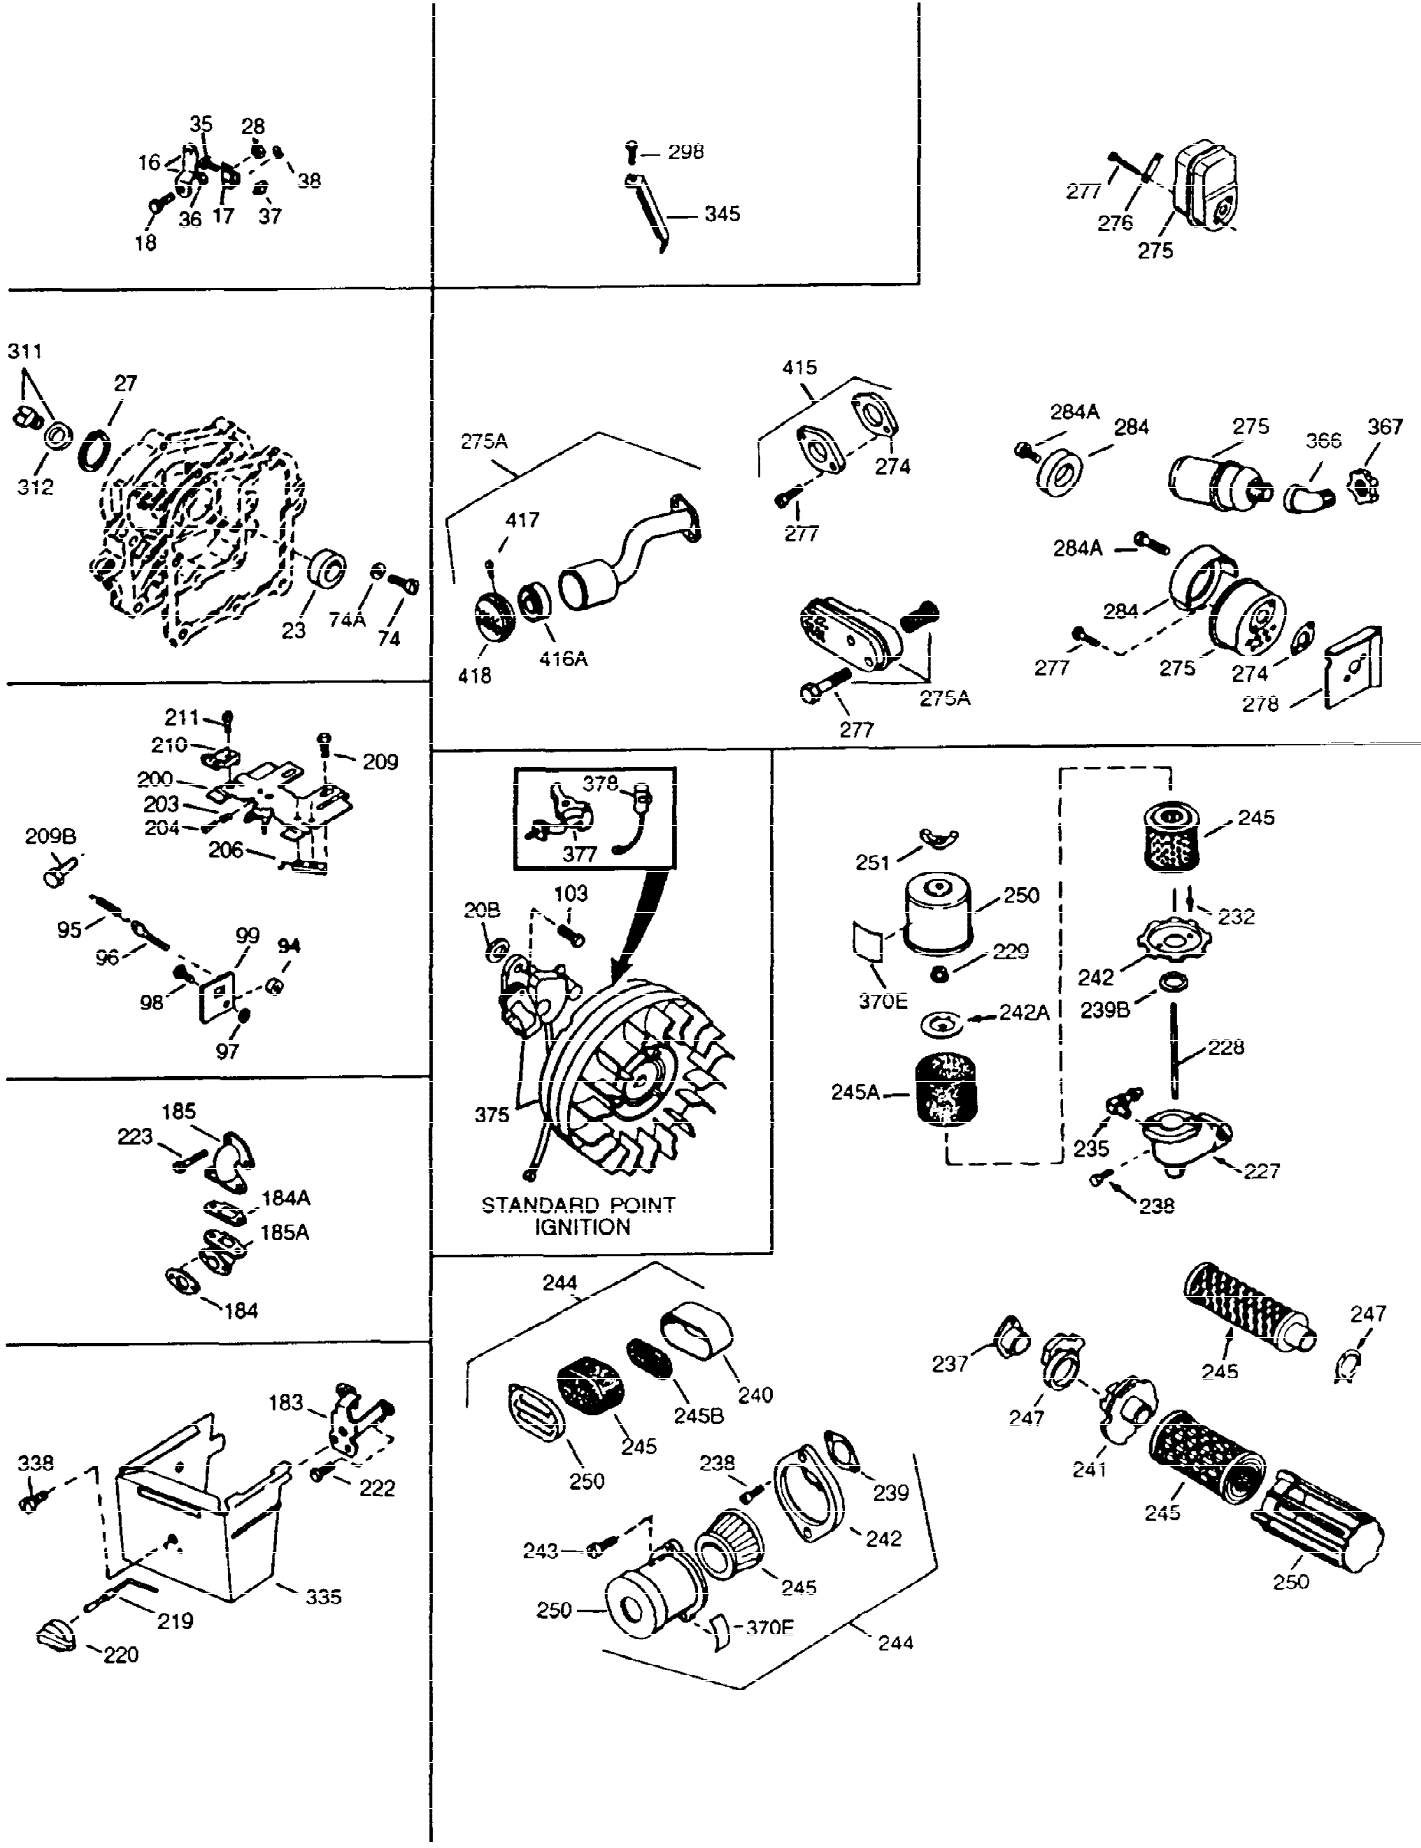

ILLUSTRATION SHOWS TYPICAL PARTS ONLY. ORDER BY PART NUMBER. PARTS NOT LISTED ARE SUPPLIED BY OEM.

Ref #	Part Number	Qty	Description
16	31510	1	Governor Lever
17	31335	1	Governor Lever Clamp
18	650548	1	Screw, 8-32 x 5/16"
23	28458	1	Ball Bearing
27	28539	1	Retaining Ring
74A	28537	2	Washer
74	30200	2	Screw, 10-24 x 9/16"
103	650814	2	Screw, Torx T-15, 10-24 x 1
131	6021A	3	Screw, 5/16-18 x 1-1/2"
184	26756	1	* Carburetor To Intake Pipe Gasket
185	28416A	1	Intake Pipe
200	33858A	1	Control Bracket (Incl.203,204,206,209 ,209A)
203	31342	1	Compression Spring
204	650549	1	Screw, 5-40 x 7/16"
206	610973	1	Terminal
223	650664	1	Screw, 1/4-20 x 1-19/32"
238	28820	2	Screw, 10-32 x 1/2"
239	27272A	1	* Air Cleaner Gasket
242	31691	1	Air Cleaner Base
243	650152	2	Screw, 8-32 x 3/8"
245	30727	1	Air Cleaner Filter
250	31715	1	Air Cleaner Cover
275	35603	1	Muffler (Incl. 277)
276	33753	1	Lock Plate
277	650795	2	Screw, 1/4-20 x 2-1/4"
298	650665	2	Screw, 1/4-15 x 7/8"
311	27625	1	Oil Fill Plug (Incl. 312)
312	29673	1	* Oil Fill Plug Gasket
345	33344	1	Heat Baffle