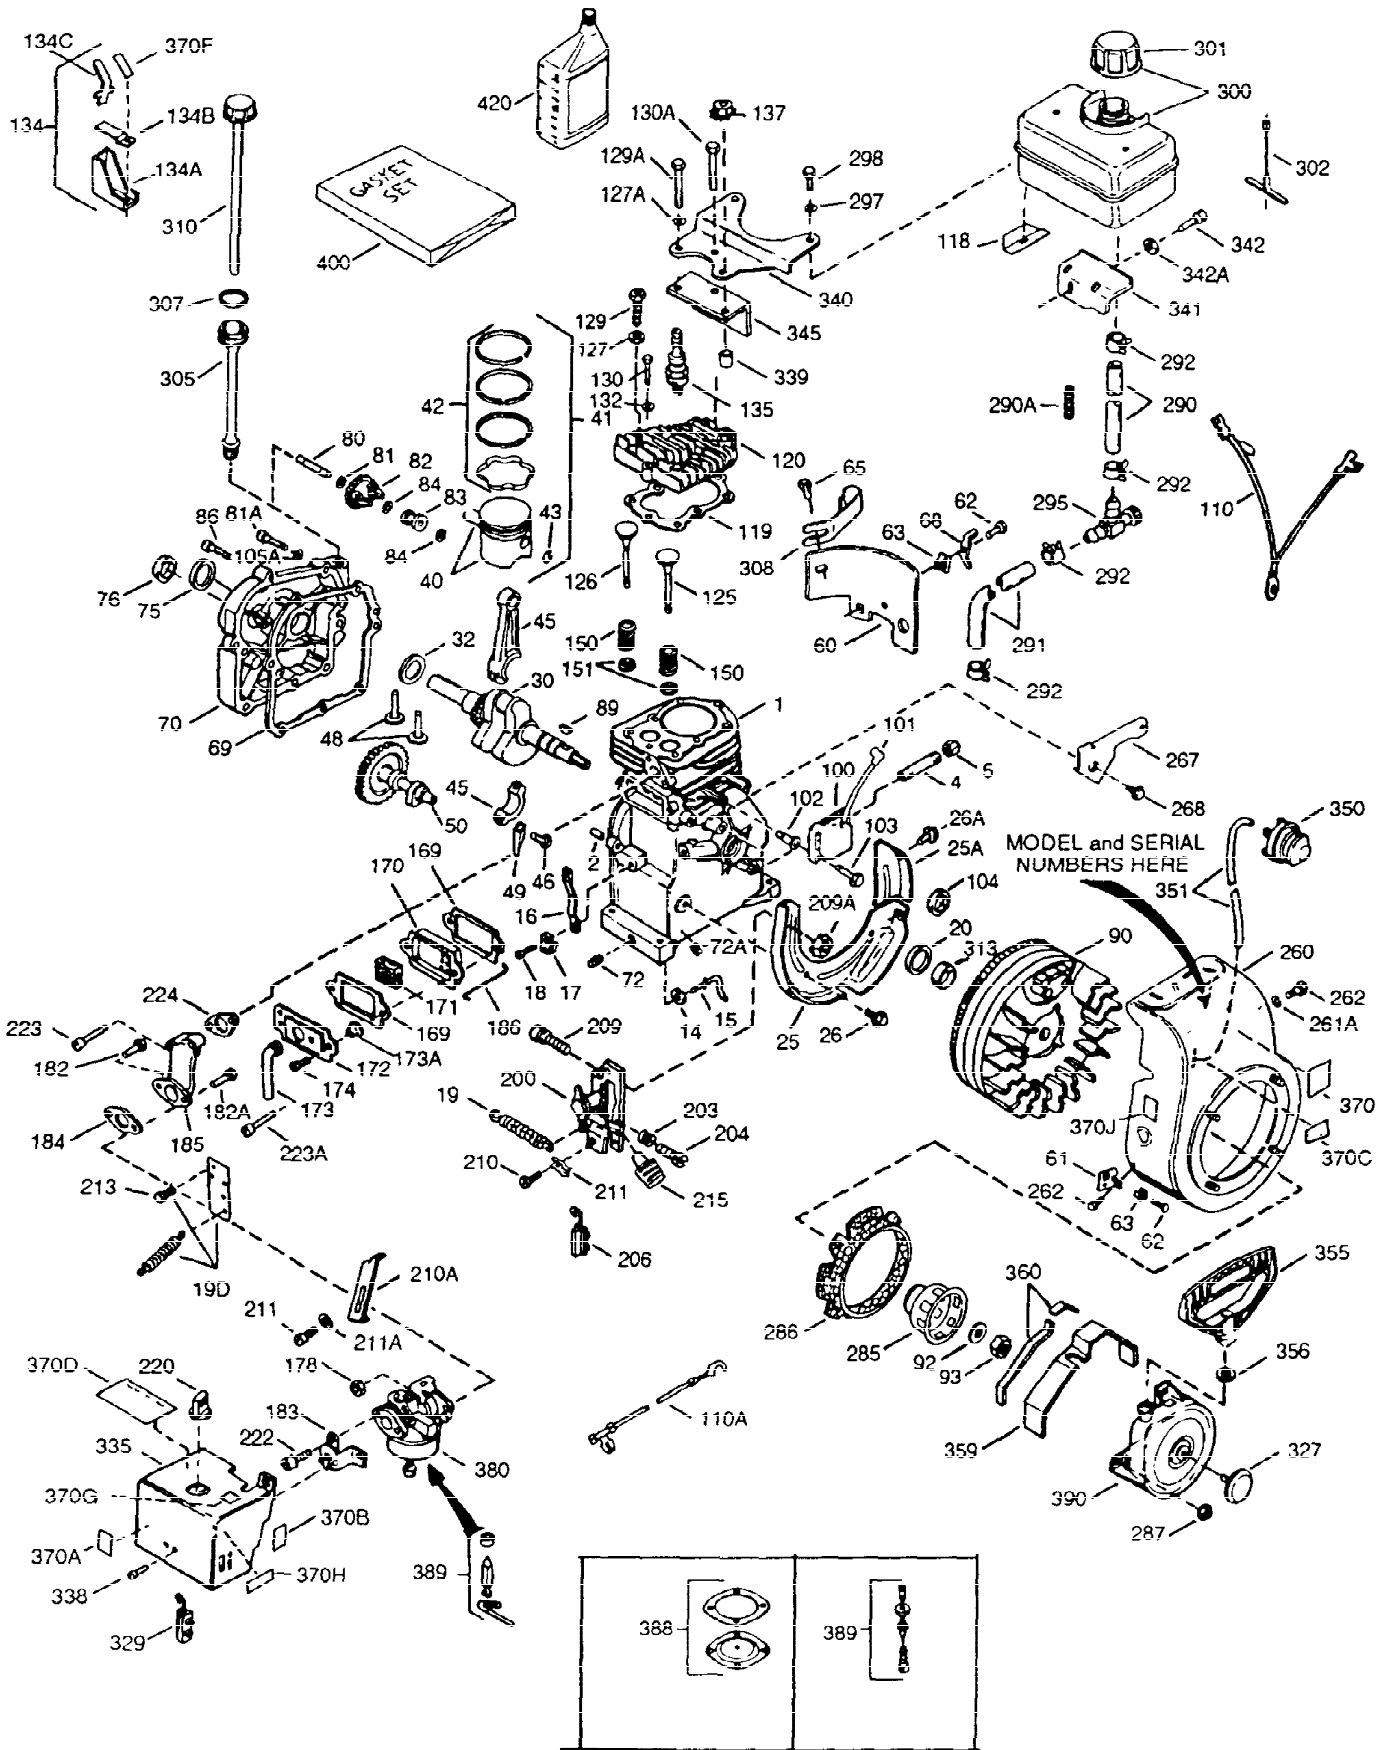

ILLUSTRATION SHOWS TYPICAL PARTS ONLY. ORDER BY PART NUMBER. PARTS NOT LISTED ARE SUPPLIED BY OEM

Ref #	Part Number	Qty	Description
1	34755A	1	Cylinder (Incl. 2, 20 & 72)
2	26727	2	Dowel Pin
14	28277	1	Washer
15	31334	1	Governor Rod
16	31510	1	Governor Lever
17	31335	1	Governor Lever Clamp
18	650548	1	Screw, 8-32 x 5/16"
19	31426	1	Extension Spring
20	32600	1	Oil Seal
25A	35883	1	Baffle Extension
25	33342	1	Blower Housing Baffle
26A	650884	1	Screw, 8-32 x 1/2"
26	650561	2	Screw, 1/4-20 x 5/8"
30	34719	1	Crankshaft
40	34514	1	Piston, Pin & Ring Set (Std.)
40	34515	1	Piston, Pin & Ring Set (.010" OS)
40	34516	1	Piston, Pin & Ring Set (.020" OS)
41	32538B	1	Piston & Pin Ass'y. (Std.) (Incl. 43)
41	32548B	1	Piston & Pin Ass'y. (.010" OS) (Incl. 43)
41	32549B	1	Piston & Pin Ass'y. (.020" OS) (Incl. 43)
42	28986	1	Ring Set (Std.)
42	28987	1	Ring Set (.010" OS)
42	28988	1	Ring Set (.020" OS)
43	20381	2	Piston Pin Retaining Ring
45	30963B	1	Connecting Rod Ass'y. (Incl. 46 & 49)
46	32610A	2	Connecting Rod Bolt
48	27241	2	Valve Lifter
49	28594	1	Oil Dipper
50	33149A	1	Camshaft (BCR)
60	29745	1	Blower Housing Extension
65	650128	1	Screw, 10-24 x 1/2"
69	27677A	1	* Cylinder Cover Gasket
70	30756B	1	Cylinder Cover (Incl. 75, 80, 311 & 3 12)
72	27642	2	Oil Drain Plug
75	28540	1	Oil Seal
80	30574	1	Governor Shaft
81	30590A	1	Washer
82	30591	1	Governor Gear Ass'y. (Incl. 81)
83	30588A	1	Governor Spool
84	29193	2	Retaining Ring
86	650488	7	Screw, 1/4-20 x 1-1/4"
89	610961	1	Flywheel Key
90	611080	1	Flywheel
92	650815	1	Belleville Washer
93	650816	1	Flywheel Nut
100	34443A	1	Solid State Ignition
101	610118	1	Spark Plug Cover
102	650872	2	Solid State Mounting Stud
103	650814	2	Screw, Torx T-15, 10-24 x 1
110	35182	1	Ground Wire
119	29953C	1	* Cylinder Head Gasket
120	30579A	1	Cylinder Head (Incl. 130)
125	29313C	1	Exhaust Valve (Std.) (Incl. 151)
125	29315C	1	Exhaust Valve (1/32" OS) (Incl. 151)
126	29314B	1	Intake Valve (Std.) (Incl. 151)