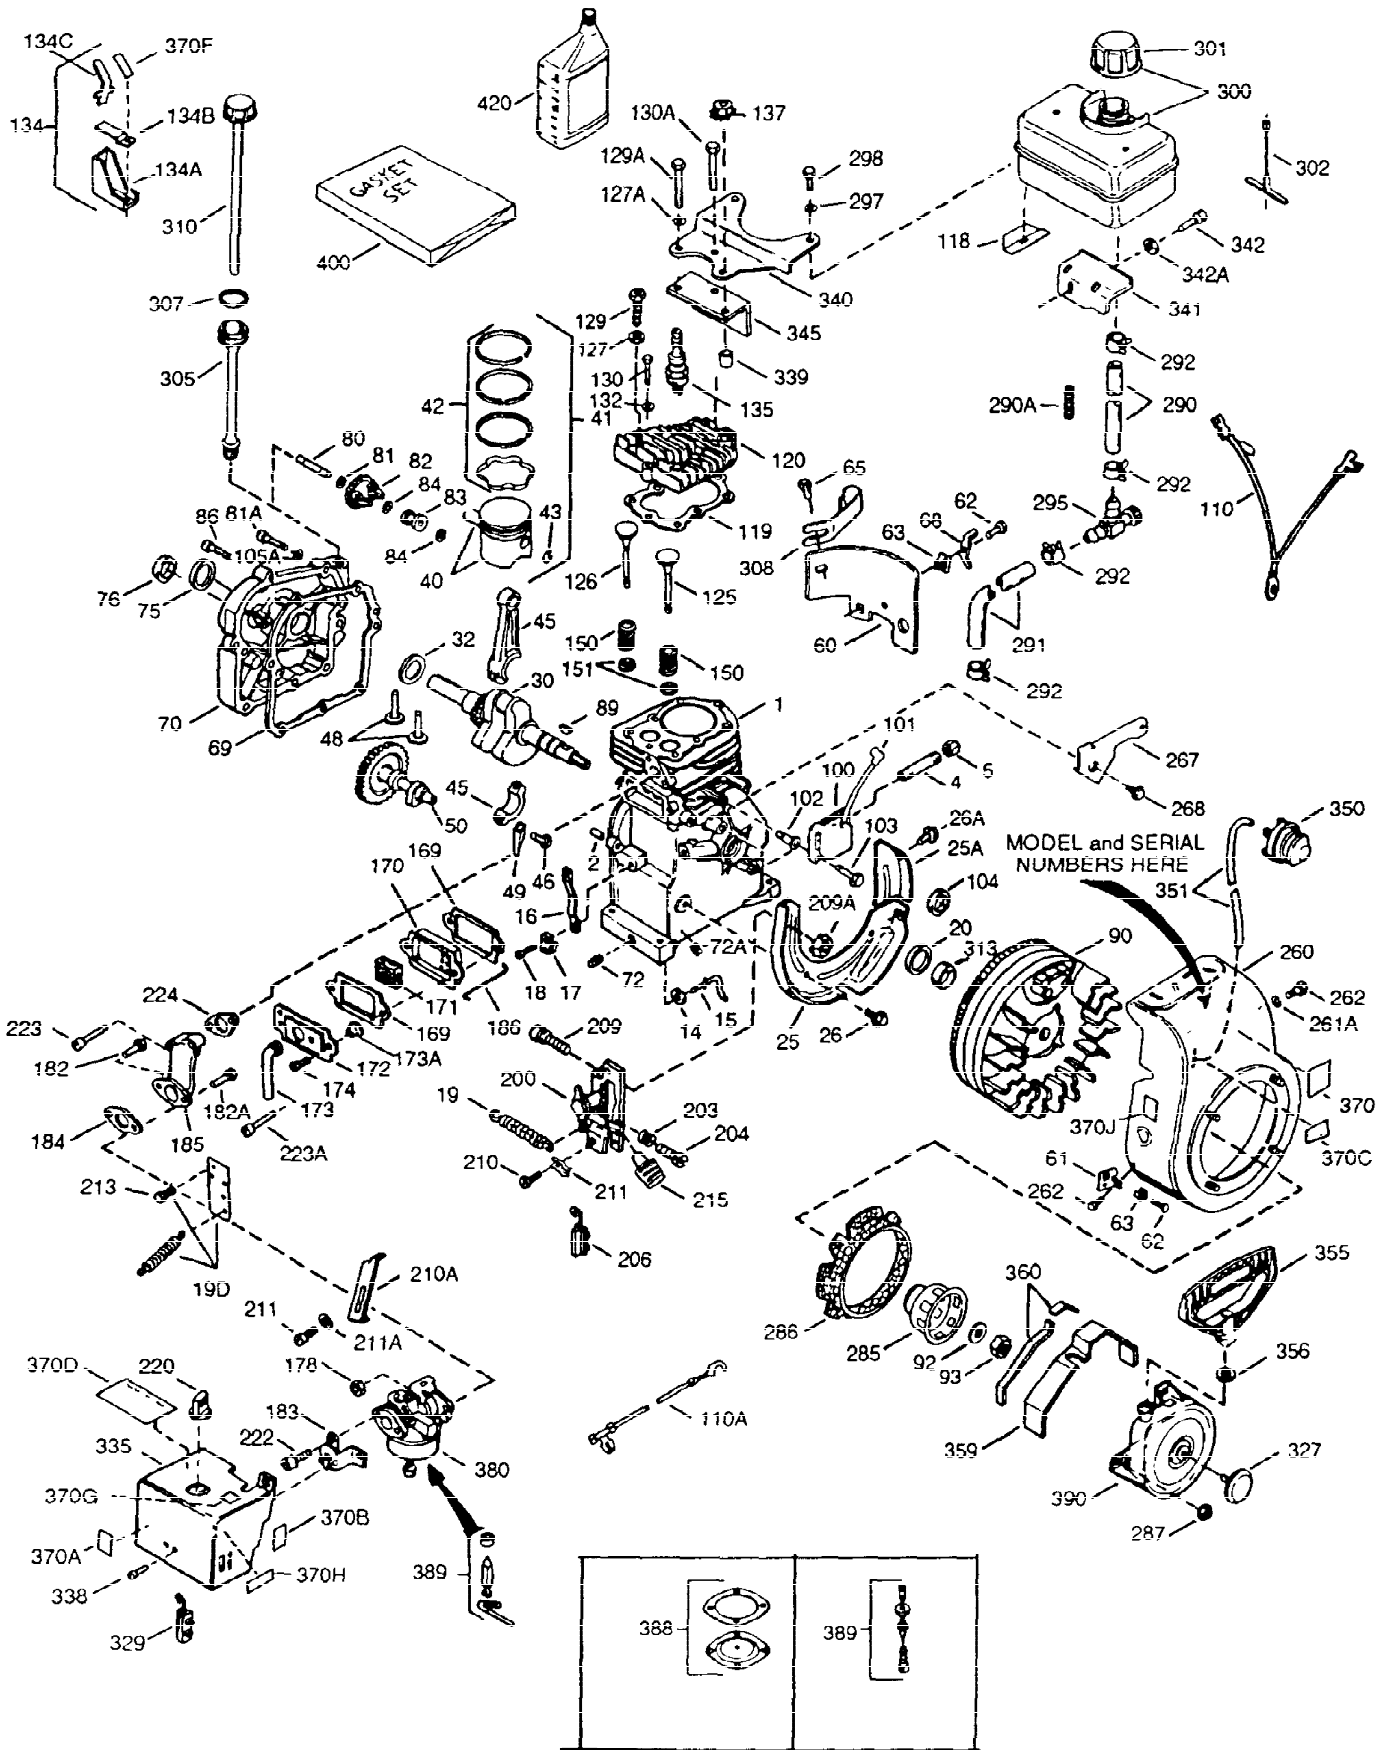

ILLUSTRATION SHOWS TYPICAL PARTS ONLY. ORDER BY PART NUMBER. PARTS NOT LISTED ARE SUPPLIED BY OEM

Ref #	Part Number	Qty	Description
1	34708A	1	Cylinder (Incl. 2, 20 & 72)
2	26727	2	Dowel Pin
14	28277	1	Washer
15	31334	1	Governor Rod
16	31510	1	Governor Lever
17	31335	1	Governor Lever Clamp
18	650548	1	Screw, 8-32 x 5/16"
19	31426	1	Extension Spring
20	32600	1	Oil Seal
25	33342	1	Blower Housing Baffle
25A	35883	1	Baffle Extension
26A	650884	1	Screw, 8-32 x 1/2"
26	650561	2	Screw, 1/4-20 x 5/8"
30	34709	1	Crankshaft
40	34514	1	Piston, Pin & Ring Set (Std.)
40	34515	1	Piston, Pin & Ring Set (.010" OS)
40	34516	1	Piston, Pin & Ring Set (.020" OS)
41	32538B	1	Piston & Pin Ass'y. (Std.) (Incl. 43)
41	32548B	1	Piston & Pin Ass'y. (.010" OS) (Incl. 43)
41	32549B	1	Piston & Pin Ass'y. (.020" OS) (Incl. 43)
42	28986	1	Ring Set (Std.)
42	28987	1	Ring Set (.010" OS)
42	28988	1	Ring Set (.020" OS)
43	20381	2	Piston Pin Retaining Ring
45	30963B	1	Connecting Rod Ass'y. (Incl. 46 & 49)
46	32610A	2	Connecting Rod Bolt
48	27241	2	Valve Lifter
49	28594	1	Oil Dipper
50	33149A	1	Camshaft (BCR)
60	29745	1	Blower Housing Extension
65	650128	1	Screw, 10-24 x 1/2"
69	27677A	1	* Cylinder Cover Gasket
70	35863	1	Cylinder Cover (Incl. 75, 80, 311 & 3 12)
72	27642	2	Oil Drain Plug
75	26208	1	Oil Seal
80	30574	1	Governor Shaft
81	30590A	1	Washer
82	30591	1	Governor Gear Ass'y. (Incl. 81)
83	30588A	1	Governor Spool
84	29193	2	Retaining Ring
86	650488	7	Screw, 1/4-20 x 1-1/4"
89	610961	1	Flywheel Key
90	611080	1	Flywheel
92	650815	1	Belleville Washer
93	650816	1	Flywheel Nut
100	34443A	1	Solid State Ignition
101	610118	1	Spark Plug Cover
102	650872	2	Solid State Mounting Stud
103	650814	2	Screw, Torx T-15, 10-24 x 1
110	35182	1	Ground Wire
119	29953C	1	* Cylinder Head Gasket
120	30579A	1	Cylinder Head (Incl. 130)
125	29313C	1	Exhaust Valve (Std.) (Incl. 151)
125	29315C	1	Exhaust Valve (1/32" OS) (Incl. 151)
126	29314B	1	Intake Valve (Std.) (Incl. 151)