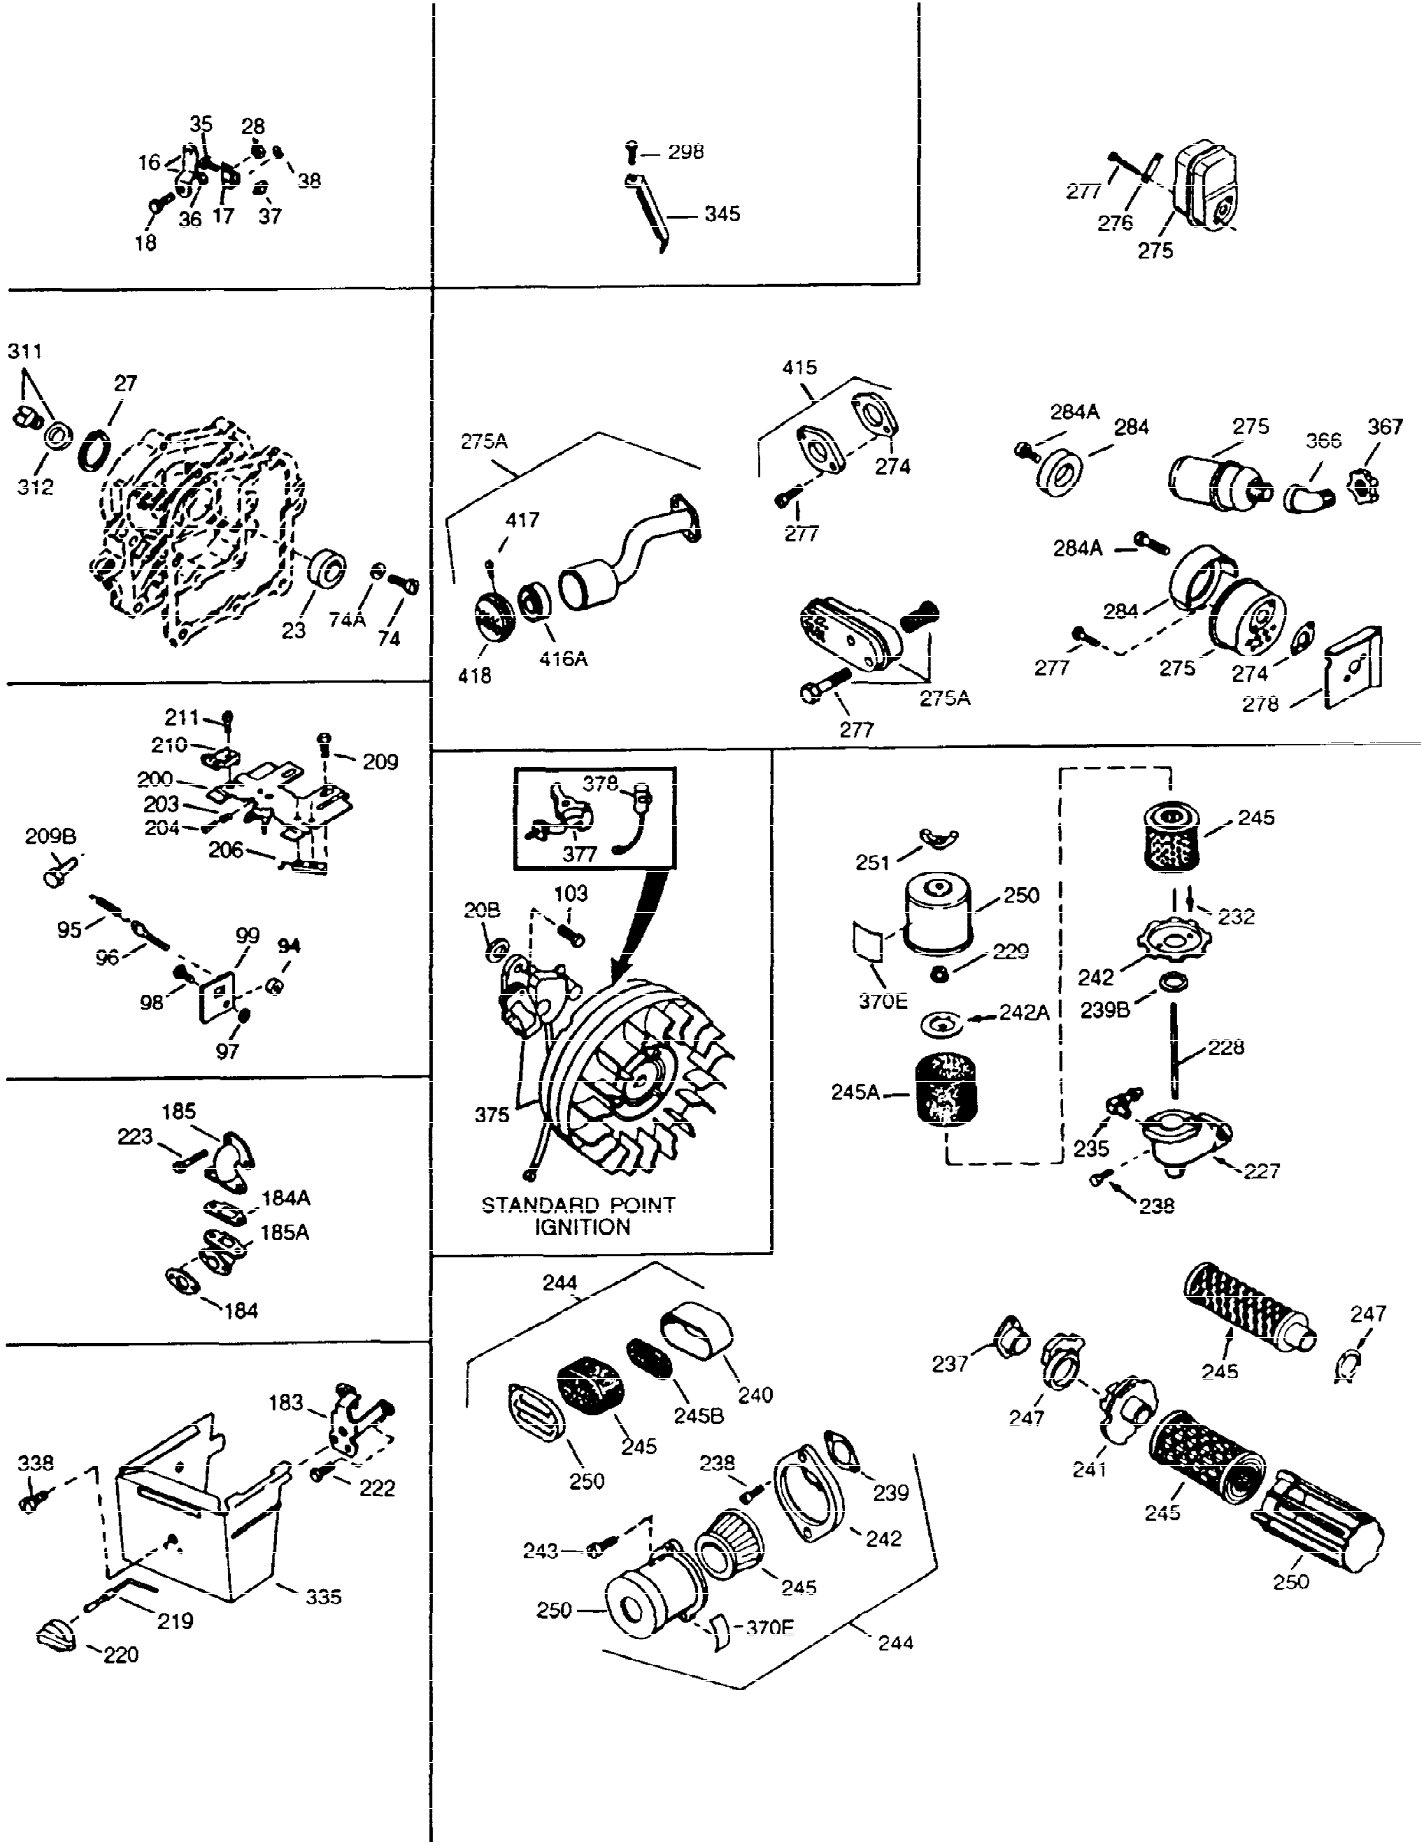

ILLUSTRATION SHOWS TYPICAL PARTS ONLY. ORDER BY PART NUMBER. PARTS NOT LISTED ARE SUPPLIED BY OEM.

Ref #	Part Number	Qty	Description
16	31510	1	Governor Lever
17	31335	1	Governor Lever Clamp
18	650548	1	Screw, 8-32 x 5/16"
103	650814	2	Screw, Torx T-15, 10-24 x 1
131	6021A	3	Screw, 5/16-18 x 1-1/2"
184	26756	1	* Carburetor To Intake Pipe Gasket
185	28416A	1	Intake Pipe
200	33879A	1	Control Bracket (Incl. 203 thru 211)
203	31342	1	Compression Spring
204	650549	1	Screw, 5-40 x 7/16"
206	610973	1	Terminal
210	27793	1	Conduit Clip
211	28942	1	Screw, 10-32 x 3/8"
223	650664	1	Screw, 1/4-20 x 1-19/32"
238	28820	2	Screw, 10-32 x 1/2"
239	27272A	1	* Air Cleaner Gasket
242	31691	1	Air Cleaner Base
243	650152	2	Screw, 8-32 x 3/8"
245	30727	1	Air Cleaner Filter
250	31715	1	Air Cleaner Cover
275	34610	1	Muffler (Incl. 277)
276	30083	1	Lock Plate
277	650795	2	Screw, 1/4-20 x 2-1/4"
298	650665	2	Screw, 1/4-15 x 7/8"
311	27625	1	Oil Fill Plug (Incl. 312)
312	29673	1	* Oil Fill Plug Gasket
345	33344	1	Heat Baffle