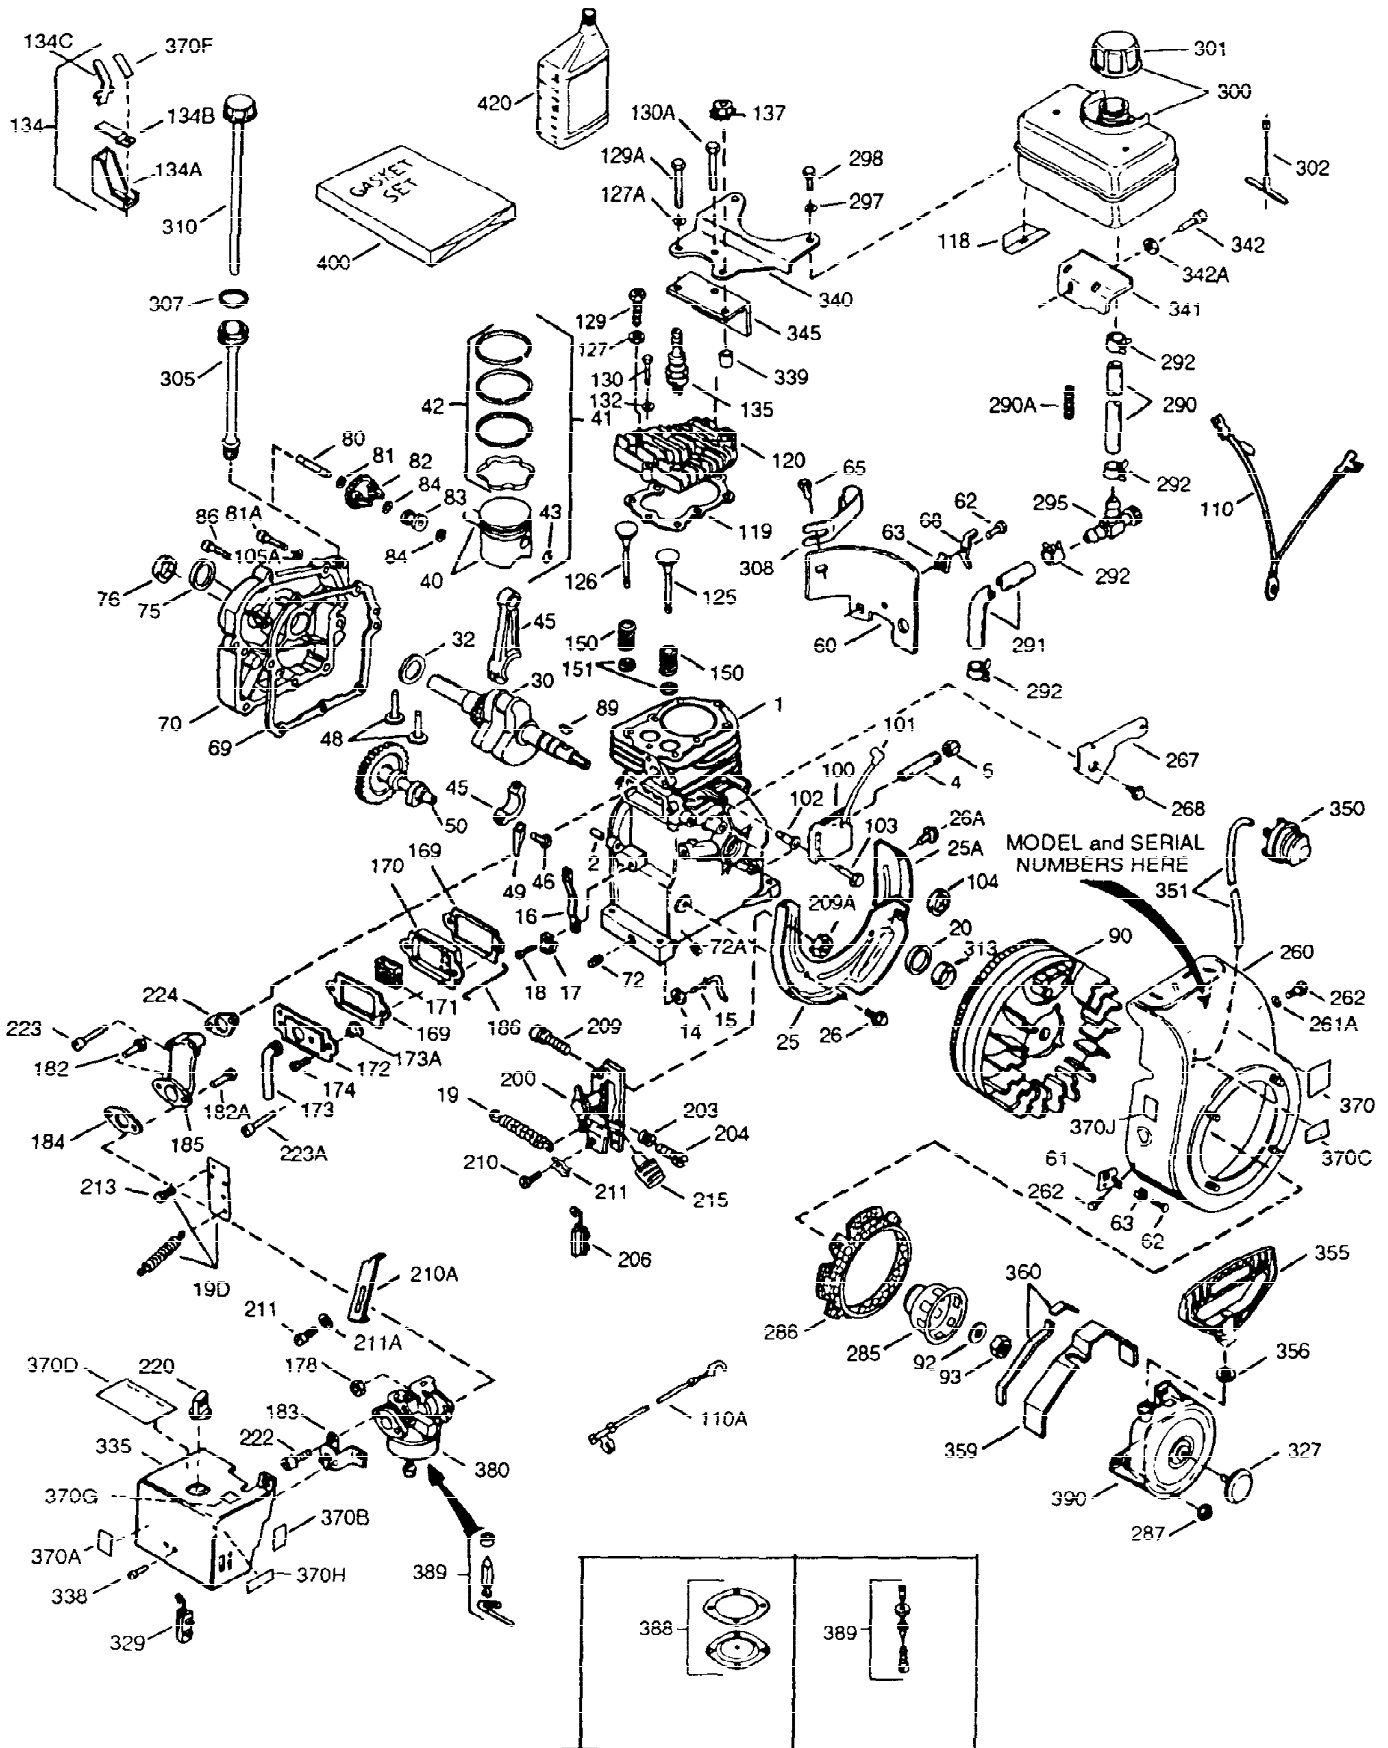

ILLUSTRATION SHOWS TYPICAL PARTS ONLY. ORDER BY PART NUMBER. PARTS NOT LISTED ARE SUPPLIED BY OEM

Ref #	Part Number	Qty	Description
1	35115A	1	Cylinder (Incl. 2, 20 & 72)
2	26727	2	Dowel Pin
14	28277	1	Washer
15	31334	1	Governor Rod
16	31510	1	Governor Lever
17	31335	1	Governor Lever Clamp
18	650548	1	Screw, 8-32 x 5/16"
19	31426	1	Extension Spring
20	32600	1	Oil Seal
25A	35883	1	Baffle Extension
25	33342	1	Blower Housing Baffle
26A	650884	1	Screw, 8-32 x 1/2"
26	650561	2	Screw, 1/4-20 x 5/8"
30	34723	1	Crankshaft
40	34514	1	Piston, Pin & Ring Set (Std.)
40	34515	1	Piston, Pin & Ring Set (.010" OS)
40	34516	1	Piston, Pin & Ring Set (.020" OS)
41	32538B	1	Piston & Pin Ass'y. (Std.) (Incl. 43)
41	32548B	1	Piston & Pin Ass'y. (.010" OS) (Incl. 43)
41	32549B	1	Piston & Pin Ass'y. (.020" OS) (Incl. 43)
42	28986	1	Ring Set (Std.)
42	28987	1	Ring Set (.010" OS)
42	28988	1	Ring Set (.020" OS)
43	20381	2	Piston Pin Retaining Ring
45	30963B	1	Connecting Rod Ass'y. (Incl. 46 & 49)
46	32610A	2	Connecting Rod Bolt
48	27241	2	Valve Lifter
49	28594	1	Oil Dipper
50	33149A	1	Camshaft (BCR)
60	29745	1	Blower Housing Extension
65	650128	1	Screw, 10-24 x 1/2"
69	27677A	1	* Cylinder Cover Gasket
70	30756B	1	Cylinder Cover (Incl. 75, 80, 311 & 3 12)
72	27642	2	Oil Drain Plug
75	28540	1	Oil Seal
80	30574	1	Governor Shaft
81	30590A	1	Washer
82	30591	1	Governor Gear Ass'y. (Incl. 81)
83	30588A	1	Governor Spool
84	29193	2	Retaining Ring
86	650488	7	Screw, 1/4-20 x 1-1/4"
89	610961	1	Flywheel Key
90	611080	1	Flywheel
92	650815	1	Belleville Washer
93	650816	1	Flywheel Nut
100	34443A	1	Solid State Ignition
101	610118	1	Spark Plug Cover
102	650872	2	Solid State Mounting Stud
103	650814	2	Screw, Torx T-15, 10-24 x 1
110	35182	1	Ground Wire
119	29953C	1	* Cylinder Head Gasket
120	30579A	1	Cylinder Head (Incl. 130)
125	29313C	1	Exhaust Valve (Std.) (Incl. 151)
125	29315C	1	Exhaust Valve (1/32" OS) (Incl. 151)
126	29314B	1	Intake Valve (Std.) (Incl. 151)