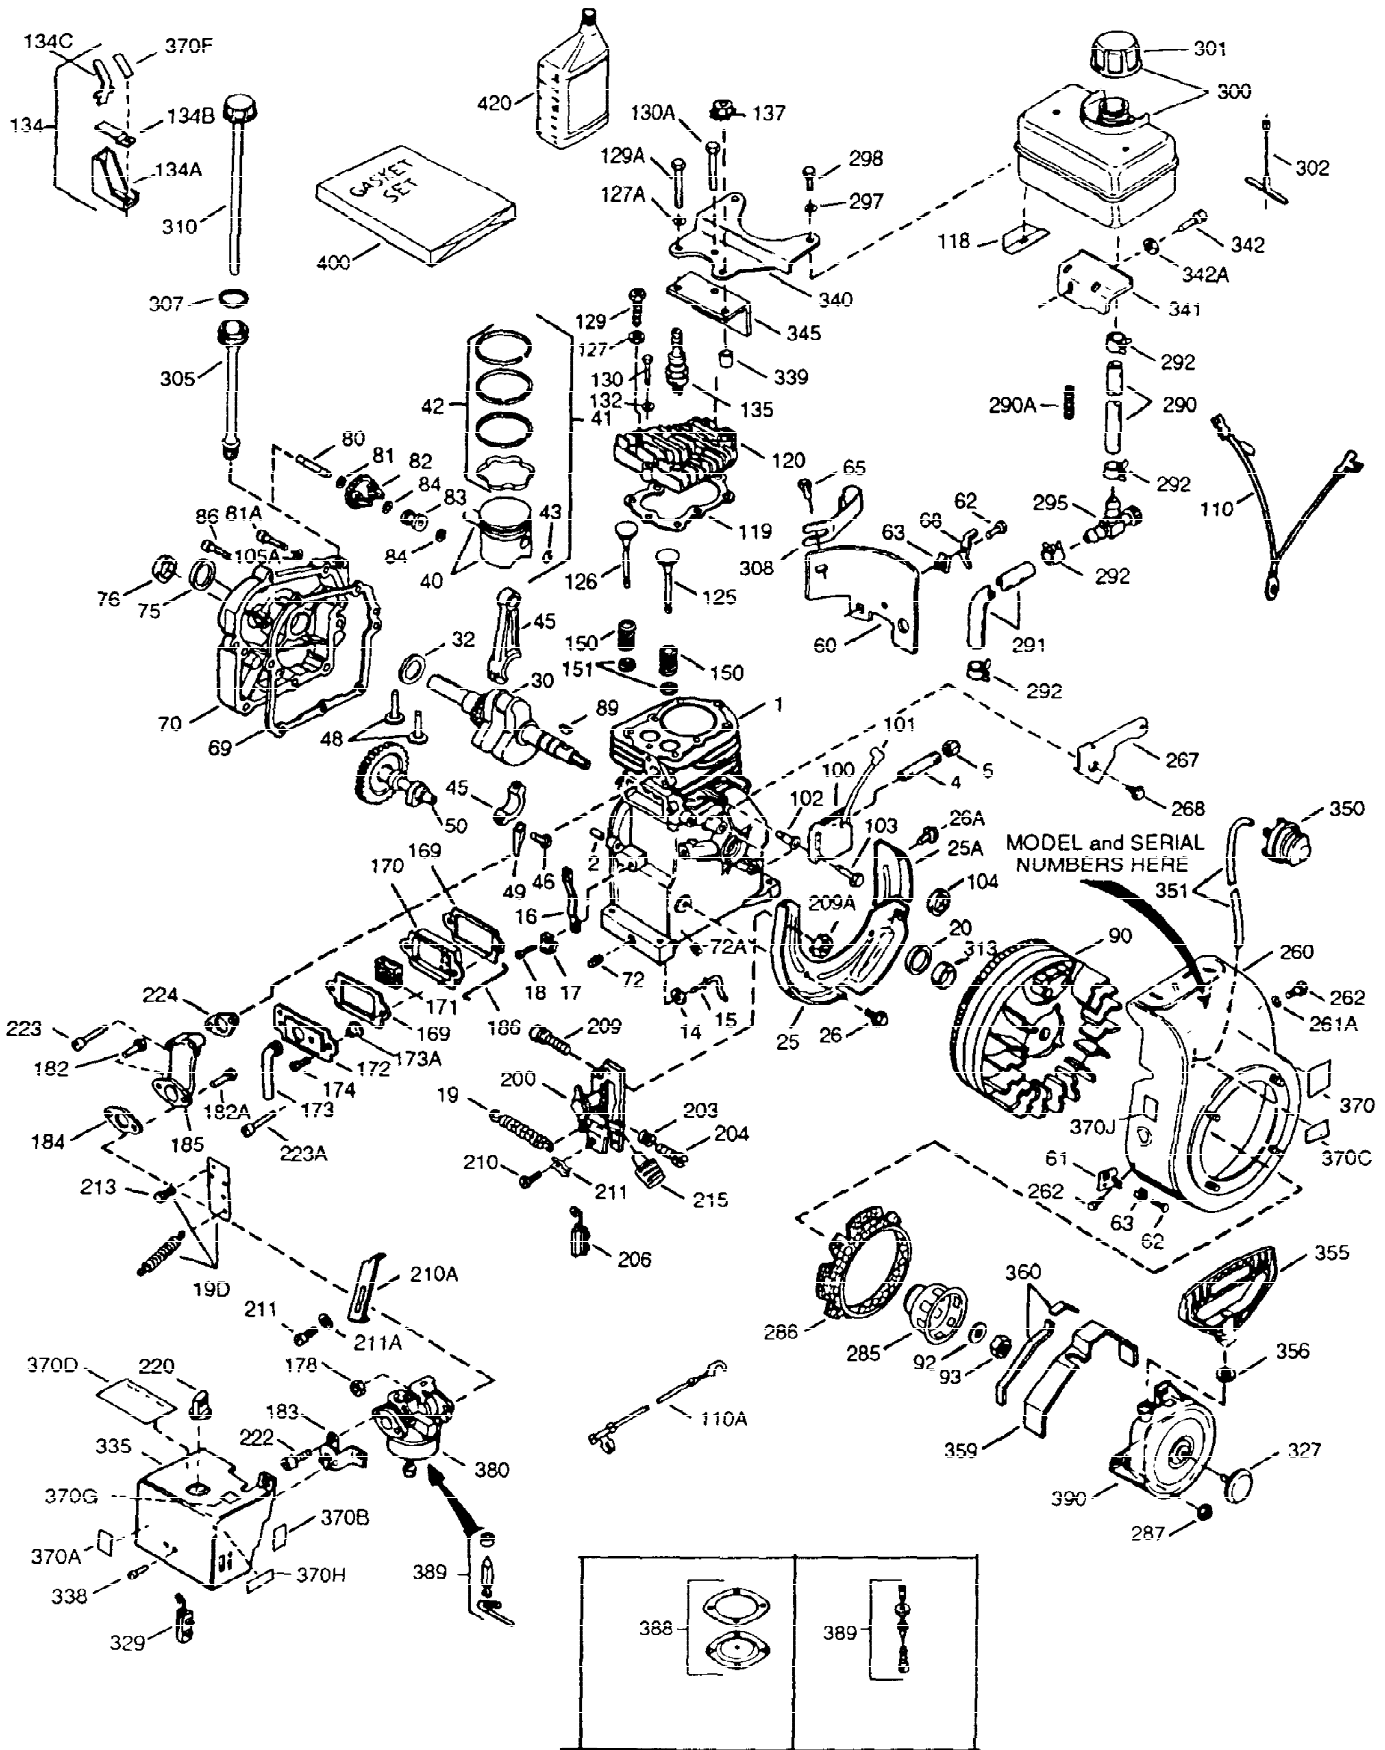

ILLUSTRATION SHOWS TYPICAL PARTS ONLY. ORDER BY PART NUMBER. PARTS NOT LISTED ARE SUPPLIED BY OEM

Ref #	Part Number	Qty	Description
1	34708A	1	Cylinder (Incl. 2, 20 & 72)
2	26727	2	Dowel Pin
14	28277	1	Washer
15	31334	1	Governor Rod
16	31510	1	Governor Lever
17	31335	1	Governor Lever Clamp
18	650548	1	Screw, 8-32 x 5/16"
19	31426	1	Extension Spring
20	32600	1	Oil Seal
25A	35883	1	Baffle Extension
25	33342	1	Blower Housing Baffle
26A	650884	1	Screw, 8-32 x 1/2"
26	650561	2	Screw, 1/4-20 x 5/8"
30	35553	1	Crankshaft
40	34514	1	Piston, Pin & Ring Set (Std.)
40	34515	1	Piston, Pin & Ring Set (.010" OS)
40	34516	1	Piston, Pin & Ring Set (.020" OS)
41	32538B	1	Piston & Pin Ass'y. (Std.) (Incl. 43)
41	32548B	1	Piston & Pin Ass'y. (.010" OS) (Incl. 43)
41	32549B	1	Piston & Pin Ass'y. (.020" OS) (Incl. 43)
42	28986	1	Ring Set (Std.)
42	28987	1	Ring Set (.010" OS)
42	28988	1	Ring Set (.020" OS)
43	20381	2	Piston Pin Retaining Ring
45	30963B	1	Connecting Rod Ass'y. (Incl. 46 & 49)
46	32610A	2	Connecting Rod Bolt
48	27241	2	Valve Lifter
49	28594	1	Oil Dipper
50	33149A	1	Camshaft (BCR)
60	29745	1	Blower Housing Extension
65	650128	1	Screw, 10-24 x 1/2"
69	27677A	1	* Cylinder Cover Gasket
70	35863	1	Cylinder Cover (Incl. 75, 80, 311 & 3 12)
72	27642	2	Oil Drain Plug
75	26208	1	Oil Seal
80	30574	1	Governor Shaft
81	30590A	1	Washer
82	30591	1	Governor Gear Ass'y. (Incl. 81)
83	30588A	1	Governor Spool
84	29193	2	Retaining Ring
86	650488	7	Screw, 1/4-20 x 1-1/4"
89	610961	1	Flywheel Key
90	611080	1	Flywheel
92	650815	1	Belleville Washer
93	650816	1	Flywheel Nut
100	34443A	1	Solid State Ignition
101	610118	1	Spark Plug Cover
102	650872	2	Solid State Mounting Stud
103	650814	2	Screw, Torx T-15, 10-24 x 1
110	35182	1	Ground Wire
119	29953C	1	* Cylinder Head Gasket
120	30579A	1	Cylinder Head (Incl. 130)
125	29313C	1	Exhaust Valve (Std.) (Incl. 151)
125	29315C	1	Exhaust Valve (1/32" OS) (Incl. 151)
126	29314B	1	Intake Valve (Std.) (Incl. 151)