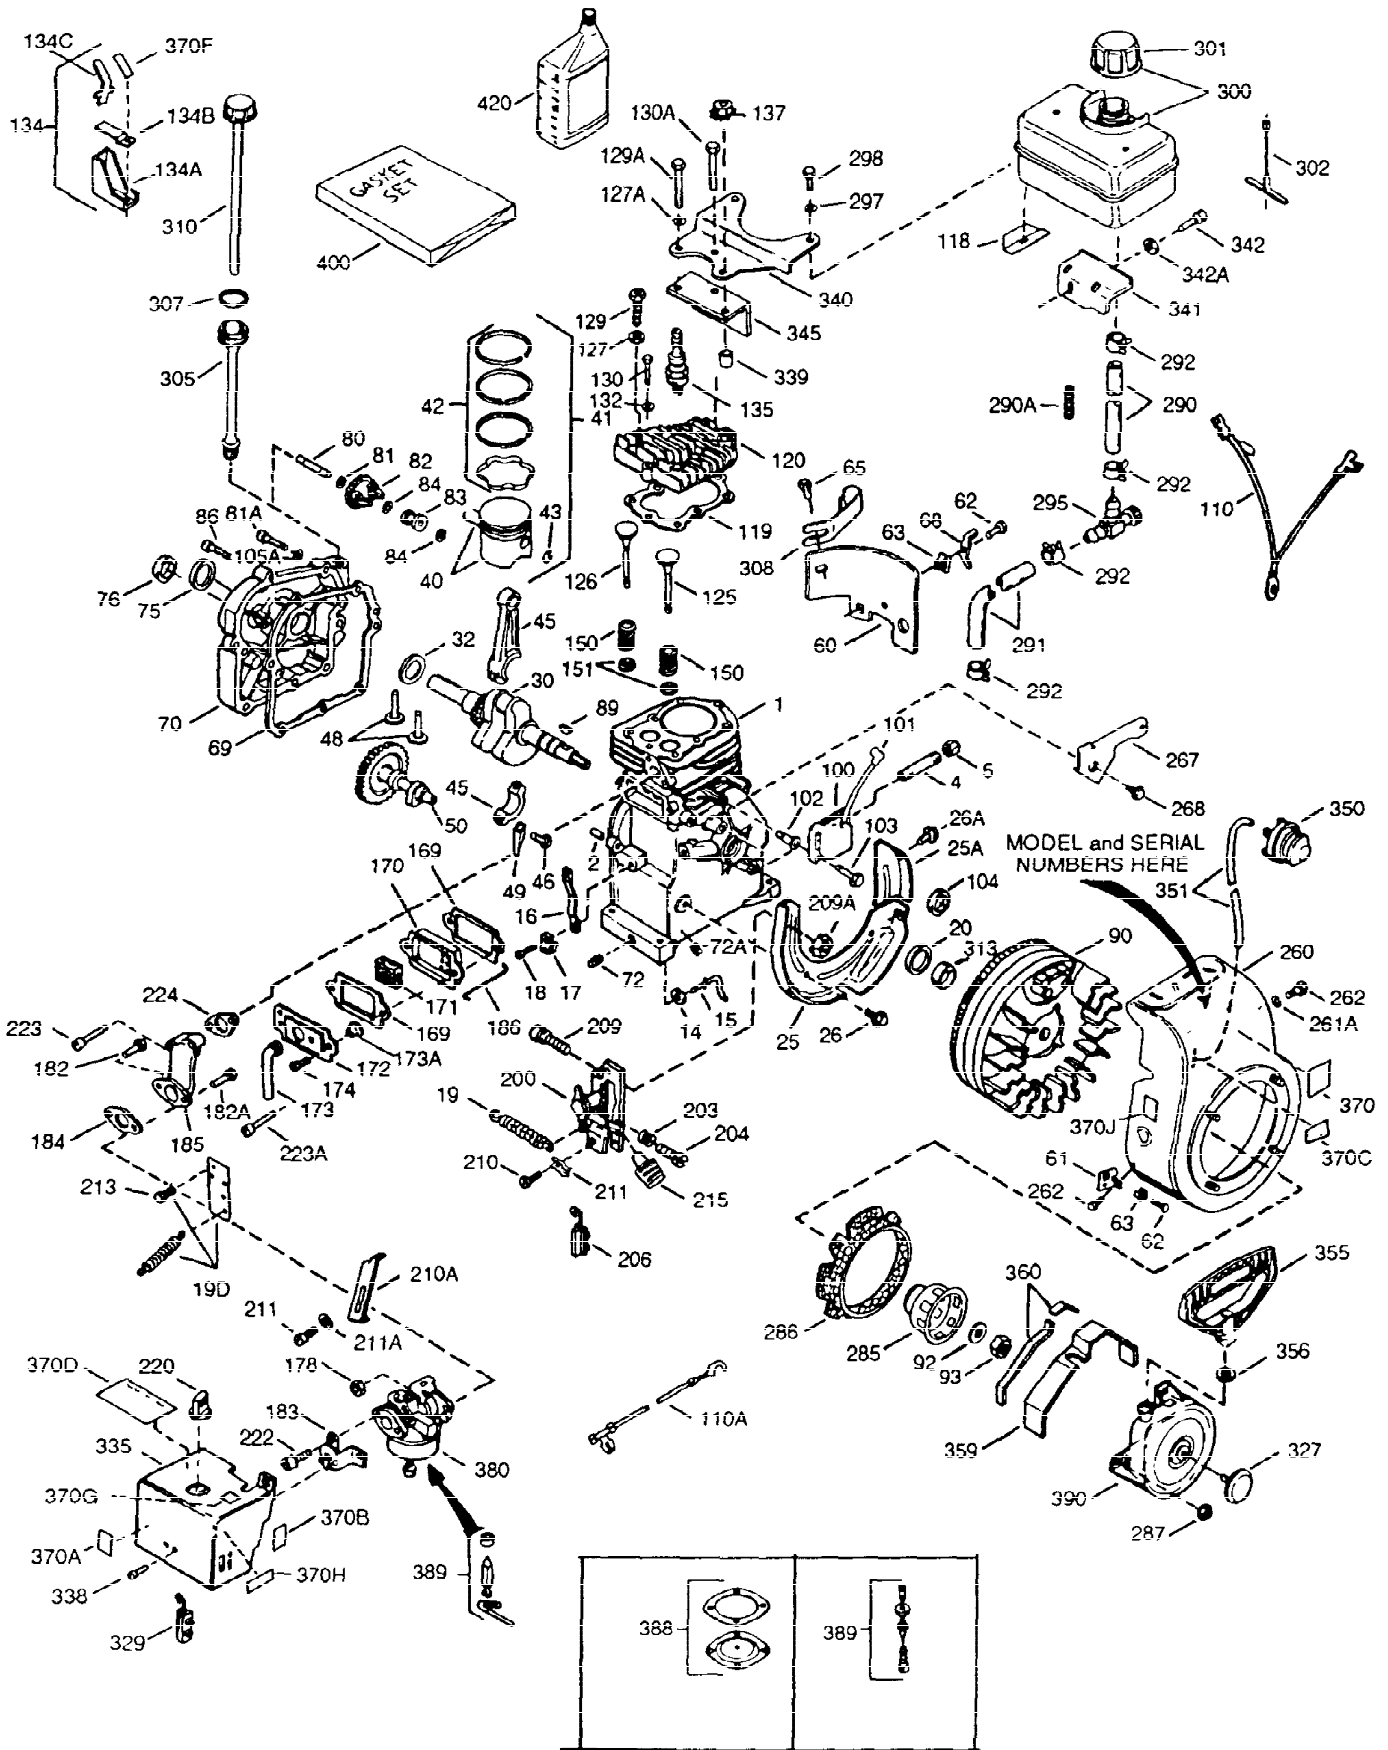

ILLUSTRATION SHOWS TYPICAL PARTS ONLY. ORDER BY PART NUMBER. PARTS NOT LISTED ARE SUPPLIED BY OEM

Ref #	Part Number	Qty	Description
1	35115A	1	Cylinder (Incl. 2, 20 & 72)
2	26727	2	Dowel Pin
14	28277	1	Washer
15	31334	1	Governor Rod
16	31510	1	Governor Lever
17	31335	1	Governor Lever Clamp
18	650548	1	Screw, 8-32 x 5/16"
19	31426	1	Extension Spring
20	32600	1	Oil Seal
25A	35883	1	Baffle Extension
25	33342	1	Blower Housing Baffle
26A	650884	1	Screw, 8-32 x 1/2"
26	650561	2	Screw, 1/4-20 x 5/8"
30	34709	1	Crankshaft
40	34514	1	Piston, Pin & Ring Set (Std.)
40	34515	1	Piston, Pin & Ring Set (.010" OS)
40	34516	1	Piston, Pin & Ring Set (.020" OS)
41	32538B	1	Piston & Pin Ass'y. (Std.) (Incl. 43)
41	32548B	1	Piston & Pin Ass'y. (.010" OS) (Incl. 43)
41	32549B	1	Piston & Pin Ass'y. (.020" OS) (Incl. 43)
42	28986	1	Ring Set (Std.)
42	28987	1	Ring Set (.010" OS)
42	28988	1	Ring Set (.020" OS)
43	20381	2	Piston Pin Retaining Ring
45	30963B	1	Connecting Rod Ass'y. (Incl. 46 & 49)
46	32610A	2	Connecting Rod Bolt
48	27241	2	Valve Lifter
49	28594	1	Oil Dipper
50	33149A	1	Camshaft (BCR)
60	29745	1	Blower Housing Extension
65	650128	1	Screw, 10-24 x 1/2"
69	27677A	1	* Cylinder Cover Gasket
70	35863	1	Cylinder Cover (Incl. 75, 80, 311 & 3 12)
72	27642	2	Oil Drain Plug
75	26208	1	Oil Seal
80	30574	1	Governor Shaft
81	30590A	1	Washer
82	30591	1	Governor Gear Ass'y. (Incl. 81)
83	30588A	1	Governor Spool
84	29193	2	Retaining Ring
86	650488	7	Screw, 1/4-20 x 1-1/4"
89	610961	1	Flywheel Key
90	611080	1	Flywheel
92	650815	1	Belleville Washer
93	650816	1	Flywheel Nut
100	34443A	1	Solid State Ignition
101	610118	1	Spark Plug Cover
102	650872	2	Solid State Mounting Stud
103	650814	2	Screw, Torx T-15, 10-24 x 1
110	35182	1	Ground Wire
119	29953C	1	* Cylinder Head Gasket
120	30579A	1	Cylinder Head (Incl. 130)
125	29313C	1	Exhaust Valve (Std.) (Incl. 151)
125	29315C	1	Exhaust Valve (1/32" OS) (Incl. 151)
126	29314B	1	Intake Valve (Std.) (Incl. 151)