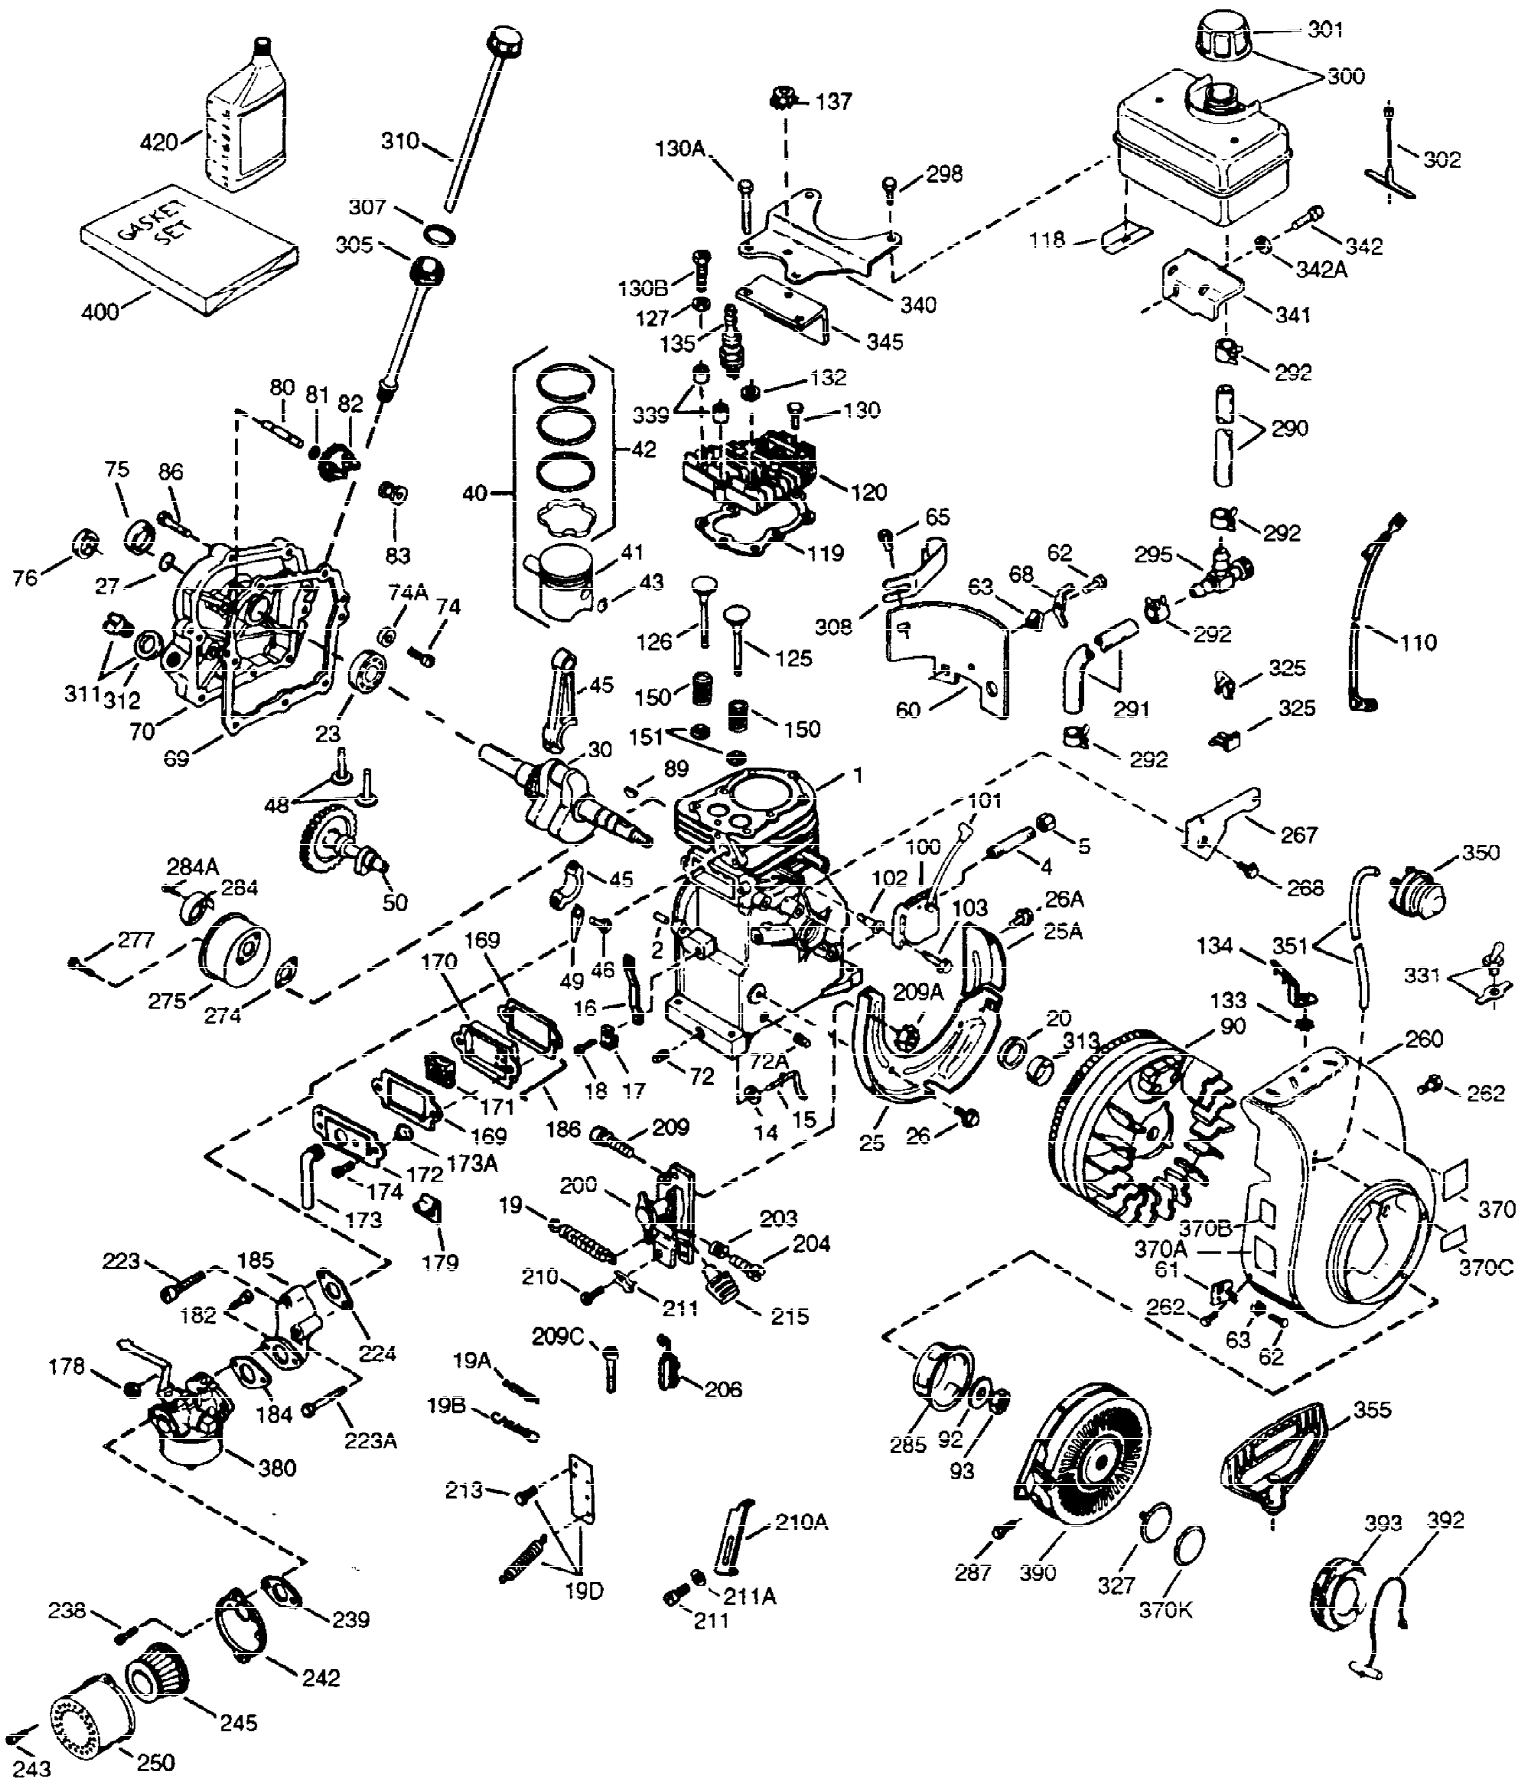

ILLUSTRATION SHOWS TYPICAL PARTS ONLY. ORDER BY PART NUMBER. PARTS NOT LISTED ARE SUPPLIED BY OEM.

VIEW 1 OF 2

Ref #	Part Number	Qty	Description
1	35115A	1	Cylinder (Incl. 2, 20 & 72)
2	26727	2	Dowel Pin
14	28277	1	Washer
15	31334	1	Governor Rod
16	31510	1	Governor Lever
17	31335	1	Governor Lever Clamp
18	650548	1	Screw, 8-32 x 5/16"
19	31426	1	Extension Spring
20	32600	1	Oil Seal
25	33342	1	Blower Housing Baffle
25A	35883	1	Baffle Extension
26A	650926	1	Screw, 8-32 x 21/64"
26	650802	2	Screw, 1/4-20 x 5/8"
30	34709	1	Crankshaft
40	34514	1	Piston, Pin & Ring Set (Std.)
40	34515	1	Piston, Pin & Ring Set (.010" OS)
40	34516	1	Piston, Pin & Ring Set (.020" OS)
41	32538B	1	Piston & Pin Ass'y. (Std.) (Incl. 43)
41	32548B	1	Piston & Pin Ass'y. (.010" OS) (Incl. 43)
41	32549B	1	Piston & Pin Ass'y. (.020" OS) (Incl. 43)
42	28986	1	Ring Set (Std.)
42	28987	1	Ring Set (.010" OS)
42	28988	1	Ring Set (.020" OS)
43	20381	2	Piston Pin Retaining Ring
45	30963B	1	Connecting Rod Ass'y. (Incl. 46 & 49)
46	32610A	2	Connecting Rod Bolt
48	27241	2	Valve Lifter
49	28594	1	Oil Dipper
50	33149A	1	Camshaft (BCR)
60	29745	1	Blower Housing Extension
65	650128	1	Screw, 10-24 x 1/2"
69	27677A	1	* Cylinder Cover Gasket
70	35863A	1	Cylinder Cover (Incl. 75 thru 83, 311 & 312)
72	27642	2	Oil Drain Plug
75	26208	1	Oil Seal
80	30574A	1	Governor Shaft
81	30590A	1	Washer
82	30591	1	Governor Gear Ass'y. (Incl. 81)
83	30588A	1	Governor Spool
86	650488	7	Screw, 1/4-20 x 1-1/4"
89	610961	1	Flywheel Key
90	611080	1	Flywheel
92	650815	1	Belleville Washer
93	650816	1	Flywheel Nut
100	34443A	1	Solid State Ignition
101	610118	1	Spark Plug Cover
102	650872	2	Stud
103	650814	2	Screw, Torx T-15, 10-24 x 1
110	35182	1	Ground Wire
119	36437	1	* Cylinder Head Gasket
120	36438	1	Cylinder Head (Incl. 130)
125	29313C	1	Exhaust Valve (Std.) (Incl. 151)
125	29315C	1	Exhaust Valve (1/32" OS) (Incl. 151)
126	29314B	1	Intake Valve (Std.) (Incl. 151)
126	29315C	1	Intake Valve (1/32" OS) (Incl. 151)