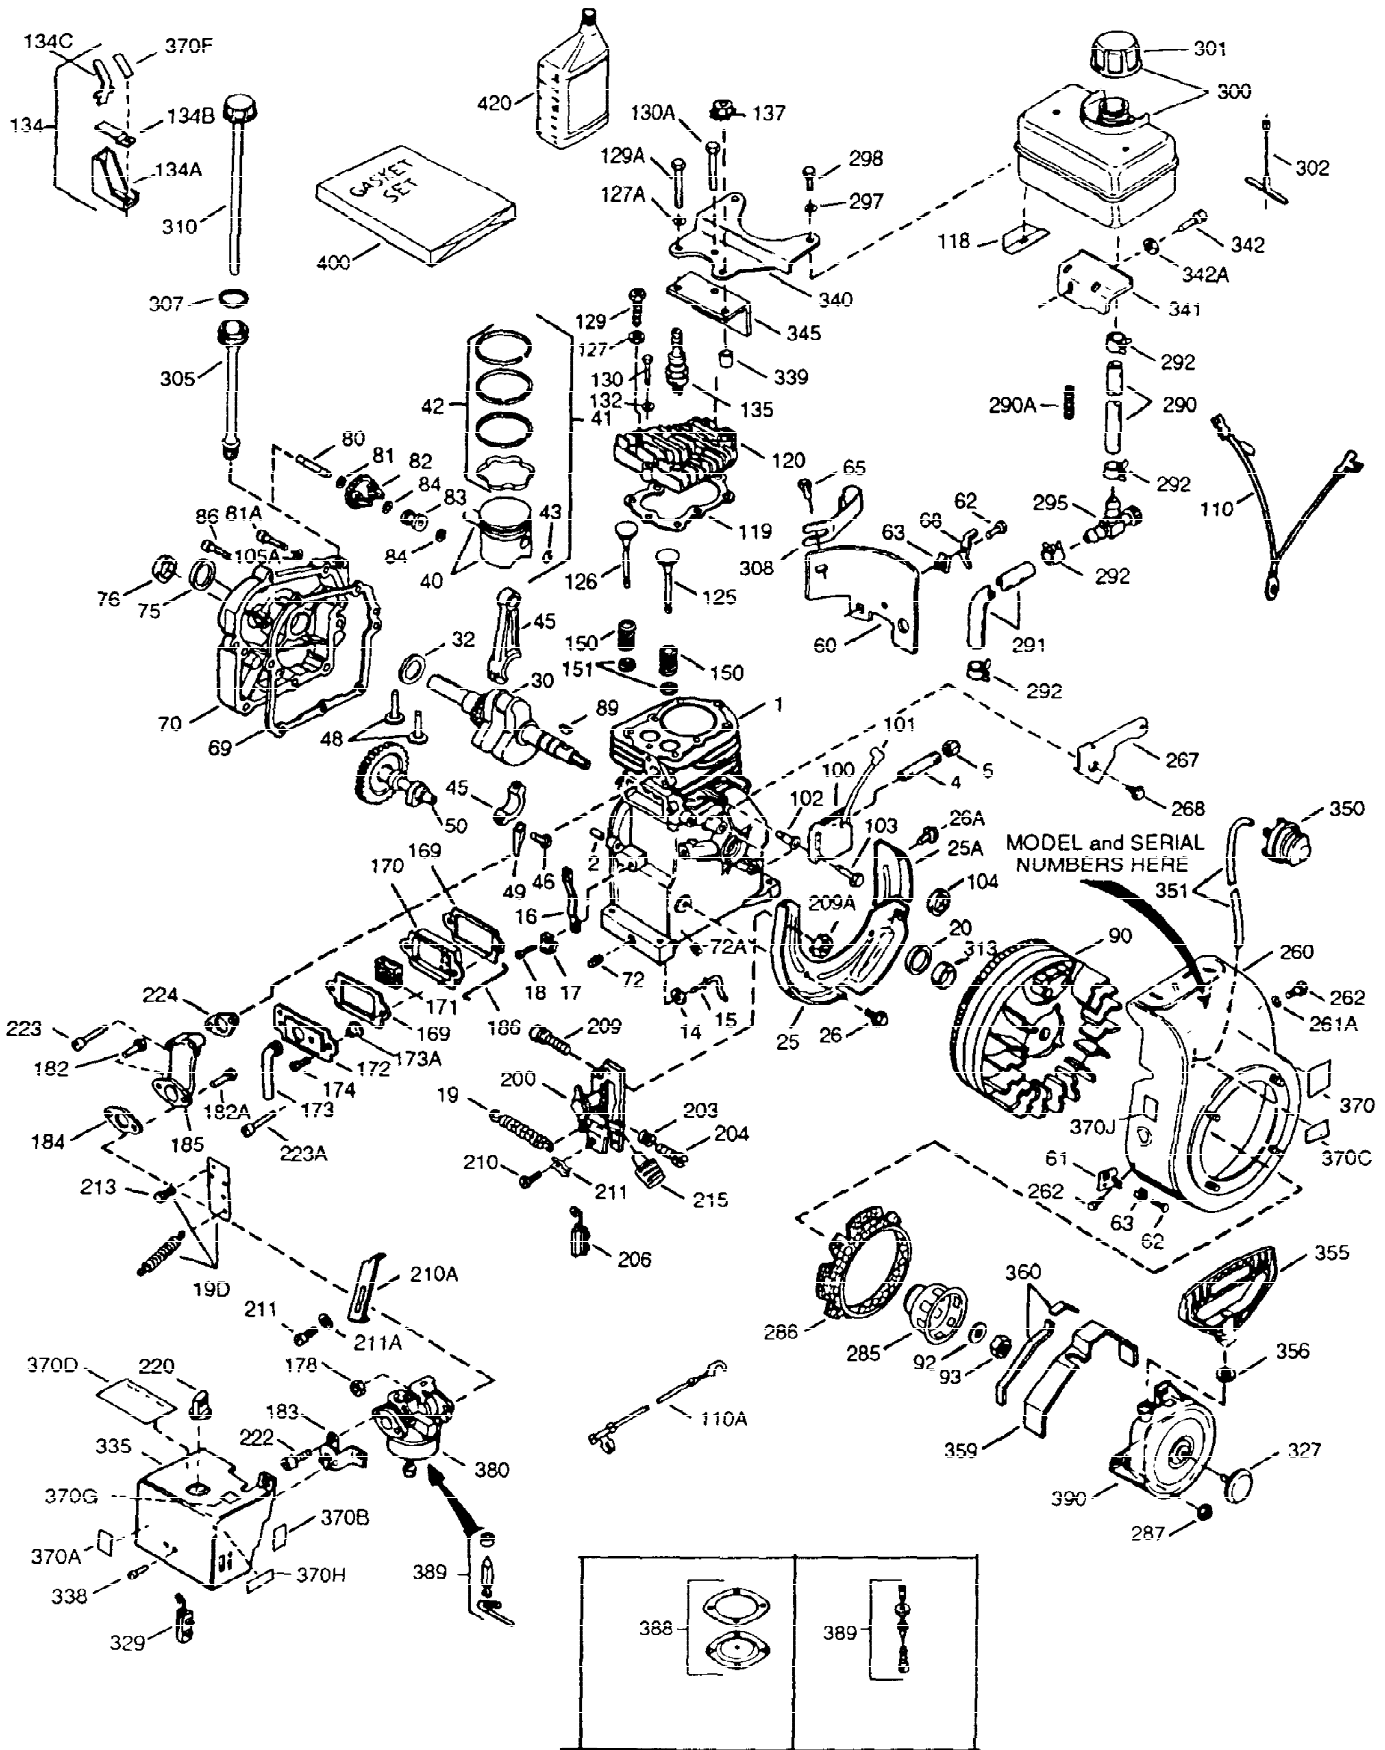

ILLUSTRATION SHOWS TYPICAL PARTS ONLY. ORDER BY PART NUMBER. PARTS NOT LISTED ARE SUPPLIED BY OEM

Ref #	Part Number	Qty	Description
1	34708A	1	Cylinder (Incl. 2, 20 & 72)
2	26727	2	Dowel Pin
14	28277	1	Washer
15	31334	1	Governor Rod
16	31336	1	Governor Lever
17	31335	1	Governor Lever Clamp
18	650548	1	Screw, 8-32 x 5/16"
19	34593	1	Extension Spring
20	32600	1	Oil Seal
25	33342	1	Blower Housing Baffle
25A	35883	1	Baffle Extension
26	650561	2	Screw, 1/4-20 x 5/8"
26A	650884	1	Screw, 8-32 x 1/2"
30	34730	1	Crankshaft
40	34514	1	Piston, Pin & Ring Set (Std.)
40	34515	1	Piston, Pin & Ring Set (.010" OS)
40	34516	1	Piston, Pin & Ring Set (.020" OS)
41	32538B	1	Piston & Pin Ass'y. (Std.) (Incl. 43)
41	32548B	1	Piston & Pin Ass'y. (.010" OS) (Incl. 43)
41	32549B	1	Piston & Pin Ass'y. (.020" OS) (Incl. 43)
42	28986	1	Ring Set (Std.)
42	28987	1	Ring Set (.010" OS)
42	28988	1	Ring Set (.020" OS)
43	20381	2	Piston Pin Retaining Ring
45	30963B	1	Connecting Rod Ass'y. (Incl. 46 & 49)
46	32610A	2	Connecting Rod Bolt
48	27241	2	Valve Lifter
49	28594	1	Oil Dipper
50	33149A	1	Camshaft (BCR)
60	29745	1	Blower Housing Extension
65	650128	1	Screw, 10-24 x 1/2"
69	27677A	1	* Cylinder Cover Gasket
70	35863	1	Cylinder Cover (Incl. 75, 80, 311 & 3 12)
72A	28582	1	Oil Drain Plug
72	27642	1	Oil Drain Plug
75	26208	1	Oil Seal
80	30574	1	Governor Shaft
81	30590A	1	Washer
82	30591	1	Governor Gear Ass'y. (Incl. 81)
83	30588A	1	Governor Spool
84	29193	2	Retaining Ring
86	650488	7	Screw, 1/4-20 x 1-1/4"
89	610961	1	Flywheel Key
90	611080	1	Flywheel
92	650815	1	Belleville Washer
93	650816	1	Flywheel Nut
100	34443A	1	Solid State Ignition
102	650872	2	Solid State Mounting Stud
103	650814	2	Screw, Torx T-15, 10-24 x 1"
110	35182	1	Ground Wire
119	29953C	1	* Cylinder Head Gasket
120	30579A	1	Cylinder Head (Incl. 130)
125	29313C	1	Exhaust Valve (Std.) (Incl. 151)
125	29315C	1	Exhaust Valve (1/32" OS) (Incl. 151)
126	29314B	1	Intake Valve (Std.) (Incl. 151)