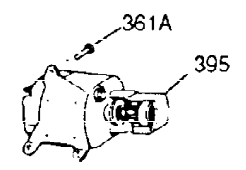

ILLUSTRATION SHOWS TYPICAL PARTS ONLY. ORDER BY PART NUMBER. PARTS NOT LISTED ARE SUPPLIED BY OEM.