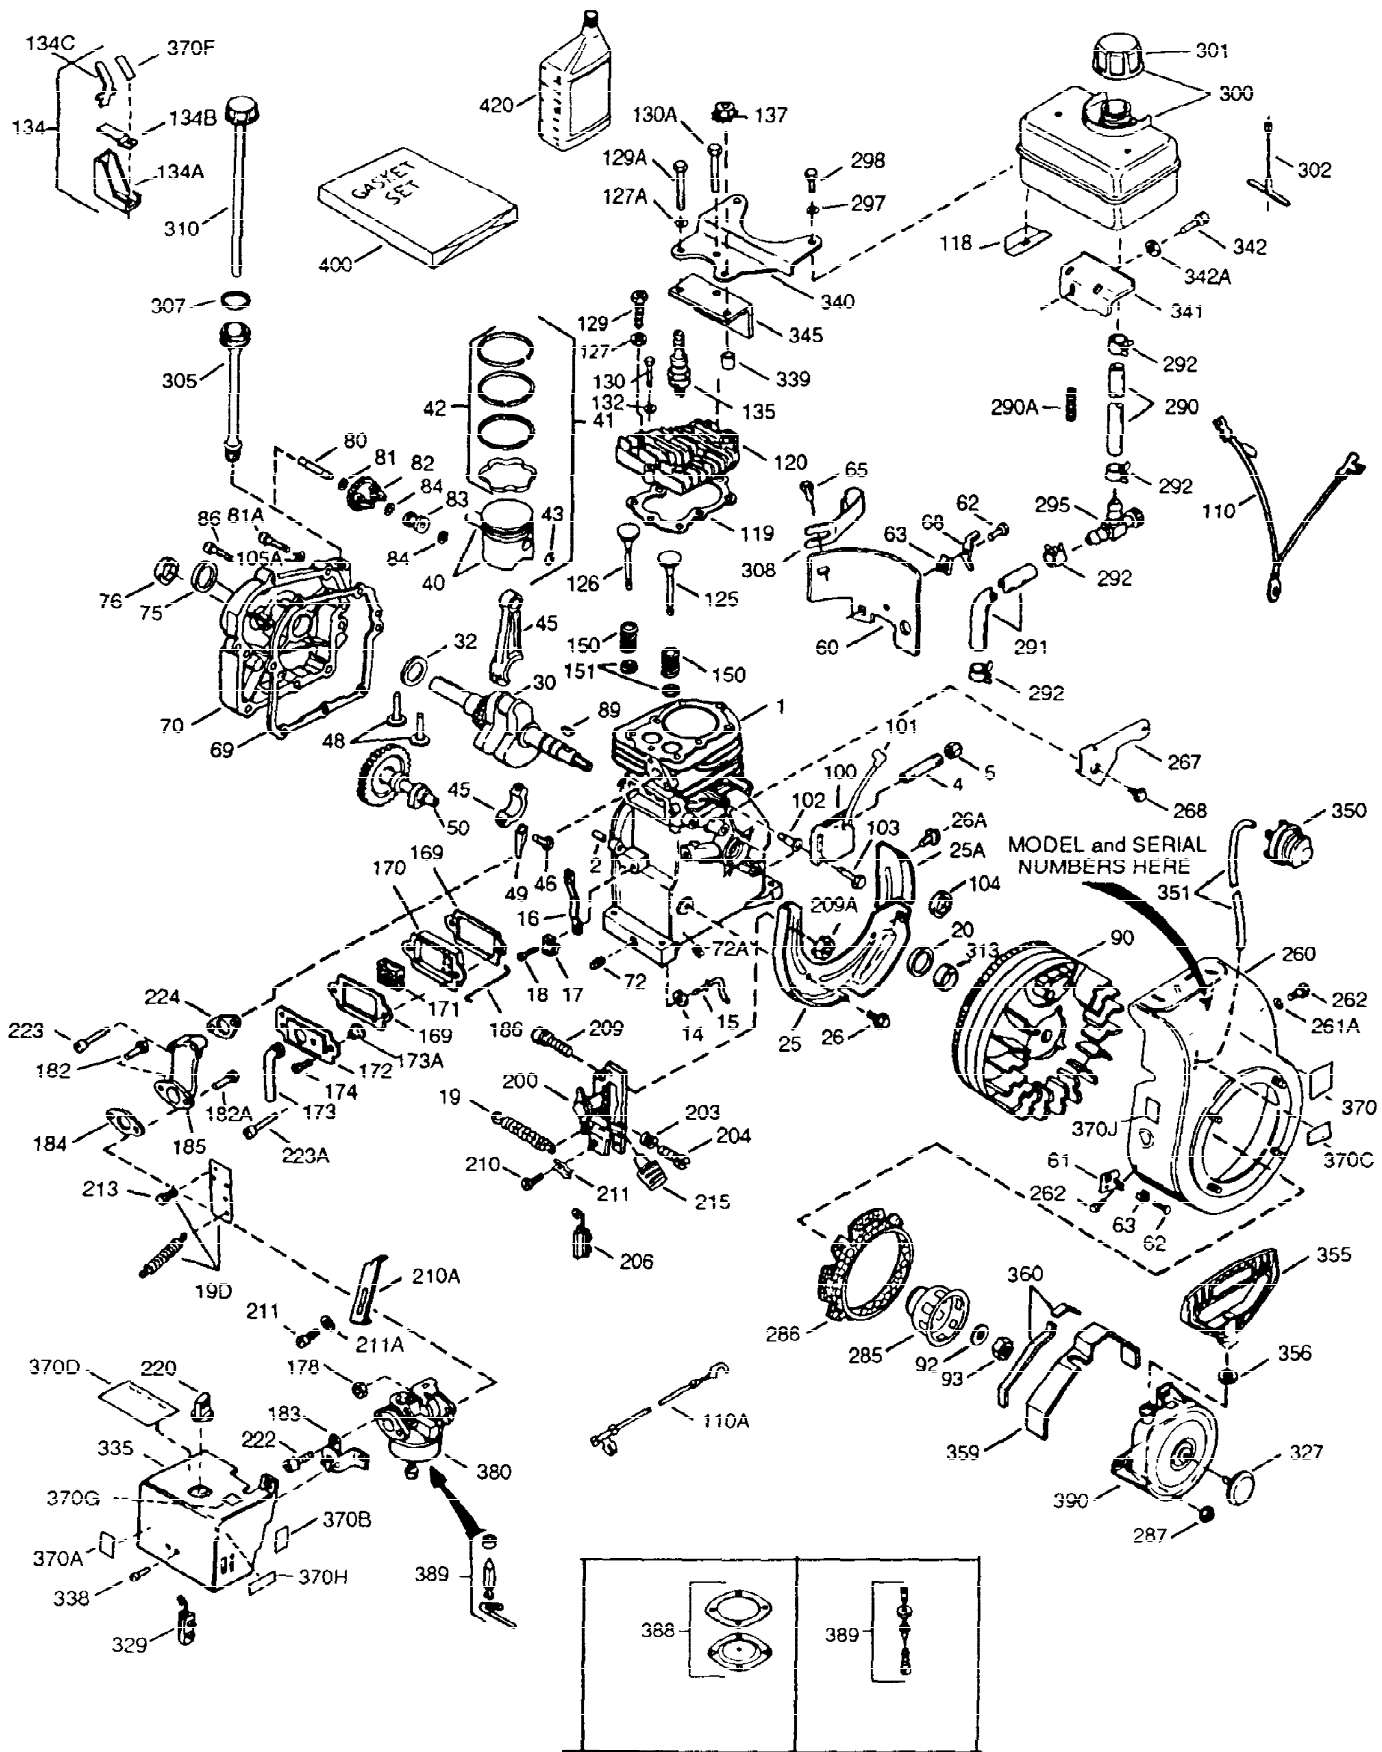

ILLUSTRATION SHOWS TYPICAL PARTS ONLY. ORDER BY PART NUMBER. PARTS NOT LISTED ARE SUPPLIED BY OEM

Ref #	Part Number	Qty	Description
1	34708A	1	Cylinder (Incl. 2, 20 & 72)
2	26727	2	Dowel Pin
14	28277	1	Washer
15	31334	1	Governor Rod
16	31336	1	Governor Lever
17	31335	1	Governor Lever Clamp
18	650548	1	Screw, 8-32 x 5/16"
19	34593	1	Extension Spring
20	32600	1	Oil Seal
25	33342	1	Blower Housing Baffle
25A	35883	1	Baffle Extension
26	650561	2	Screw, 1/4-20 x 5/8"
26A	650884	1	Screw, 8-32 x 1/2"
30	34730	1	Crankshaft
40	34514	1	Piston, Pin & Ring Set (Std.)
40	34515	1	Piston, Pin & Ring Set (.010" OS)
40	34516	1	Piston, Pin & Ring Set (.020" OS)
41	32538B	1	Piston & Pin Ass'y. (Std.) (Incl. 43)
41	32548B	1	Piston & Pin Ass'y. (.010" OS) (Incl. 43)
41	32549B	1	Piston & Pin Ass'y. (.020" OS) (Incl. 43)
42	28986	1	Ring Set (Std.)
42	28987	1	Ring Set (.010" OS)
42	28988	1	Ring Set (.020" OS)
43	20381	2	Piston Pin Retaining Ring
45	30963B	1	Connecting Rod Ass'y. (Incl. 46 & 49)
46	32610A	2	Connecting Rod Bolt
48	27241	2	Valve Lifter
49	28594	1	Oil Dipper
50	33149A	1	Camshaft (BCR)
60	29745	1	Blower Housing Extension
65	650128	1	Screw, 10-24 x 1/2"
69	27677A	1	* Cylinder Cover Gasket
70	35863	1	Cylinder Cover (Incl. 75, 80, 311 & 3 12)
72	27642	2	Oil Drain Plug
75	26208	1	Oil Seal
80	30574	1	Governor Shaft
81	30590A	1	Washer
82	30591	1	Governor Gear Ass'y. (Incl. 81)
83	30588A	1	Governor Spool
84	29193	2	Retaining Ring
86	650488	7	Screw, 1/4-20 x 1-1/4"
89	610961	1	Flywheel Key
90	611080	1	Flywheel
92	650815	1	Belleville Washer
93	650816	1	Flywheel Nut
100	34443A	1	Solid State Ignition
102	650872	2	Solid State Mounting Stud
103	650814	2	Screw, Torx T-15, 10-24 x 1"
110	35182	1	Ground Wire
119	29953C	1	* Cylinder Head Gasket
120	30579A	1	Cylinder Head (Incl. 130)
125	29313C	1	Exhaust Valve (Std.) (Incl. 151)
125	29315C	1	Exhaust Valve (1/32" OS) (Incl. 151)
126	29314B	1	Intake Valve (Std.) (Incl. 151)
126	29315C	1	Intake Valve (1/32" OS) (Incl. 151)