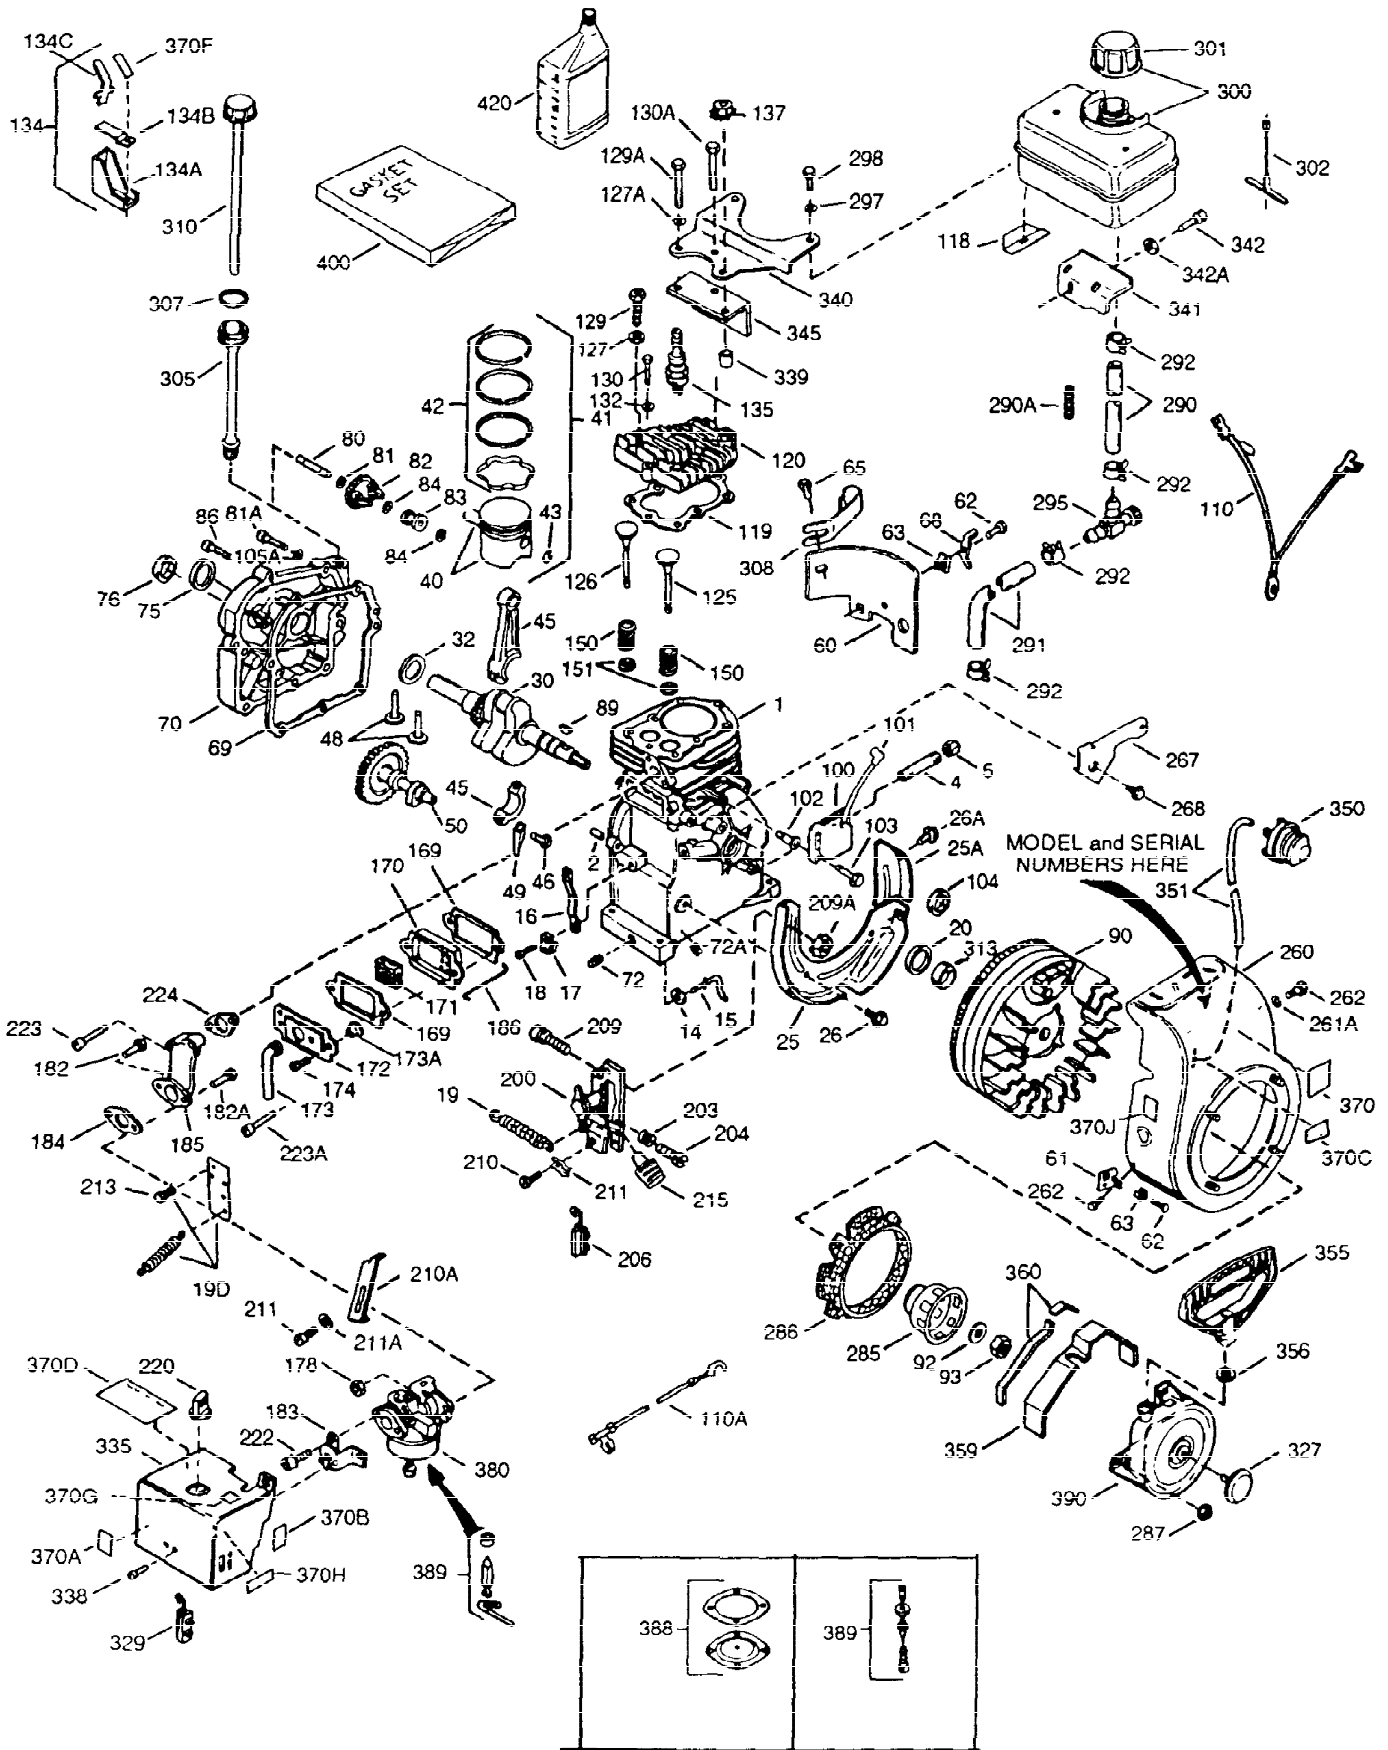

ILLUSTRATION SHOWS TYPICAL PARTS ONLY. ORDER BY PART NUMBER. PARTS NOT LISTED ARE SUPPLIED BY OEM

Ref #	Part Number	Qty	Description
1	35115A	1	Cylinder (Incl. 2, 20 & 72)
2	26727	2	Dowel Pin
14	28277	1	Washer
15	31334	1	Governor Rod
16	31510	1	Governor Lever
17	31335	1	Governor Lever Clamp
18	650548	1	Screw, 8-32 x 5/16"
19	31426	1	Extension Spring
20	32600	1	Oil Seal
25A	35883	1	Baffle Extension
25	33342	1	Blower Housing Baffle
26A	650884	1	Screw, 8-32 x 1/2"
26	650561	2	Screw, 1/4-20 x 5/8"
30	34727	1	Crankshaft
40	34514	1	Piston, Pin & Ring Set (Std.)
40	34515	1	Piston, Pin & Ring Set (.010" OS)
40	34516	1	Piston, Pin & Ring Set (.020" OS)
41	32538B	1	Piston & Pin Ass'y. (Std.) (Incl. 43)
41	32548B	1	Piston & Pin Ass'y. (.010" OS) (Incl. 43)
41	32549B	1	Piston & Pin Ass'y. (.020" OS) (Incl. 43)
42	28986	1	Ring Set (Std.)
42	28987	1	Ring Set (.010" OS)
42	28988	1	Ring Set (.020" OS)
43	20381	2	Piston Pin Retaining Ring
45	30963B	1	Connecting Rod Ass'y. (Incl. 46 & 49)
46	32610A	2	Connecting Rod Bolt
48	27241	2	Valve Lifter
49	28594	1	Oil Dipper
50	33149A	1	Camshaft (BCR)
60	29745	1	Blower Housing Extension
65	650128	1	Screw, 10-24 x 1/2"
69	27677A	1	* Cylinder Cover Gasket
70	30756B	1	Cylinder Cover (Incl. 75, 80, 311 & 3 12)
72	27642	2	Oil Drain Plug
75	28540	1	Oil Seal
80	30574	1	Governor Shaft
81	30590A	1	Washer
82	30591	1	Governor Gear Ass'y. (Incl. 81)
83	30588A	1	Governor Spool
84	29193	2	Retaining Ring
86	650488	7	Screw, 1/4-20 x 1-1/4"
89	610961	1	Flywheel Key
90	611080	1	Flywheel
92	650815	1	Belleville Washer
93	650816	1	Flywheel Nut
100	34443A	1	Solid State Ignition
101	610118	1	Spark Plug Cover
102	650872	2	Solid State Mounting Stud
103	650814	2	Screw, Torx T-15, 10-24 x 1
110	35182	1	Ground Wire
119	29953C	1	* Cylinder Head Gasket
120	30579A	1	Cylinder Head (Incl. 130)
125	29313C	1	Exhaust Valve (Std.) (Incl. 151)
125	29315C	1	Exhaust Valve (1/32" OS) (Incl. 151)
126	29314B	1	Intake Valve (Std.) (Incl. 151)