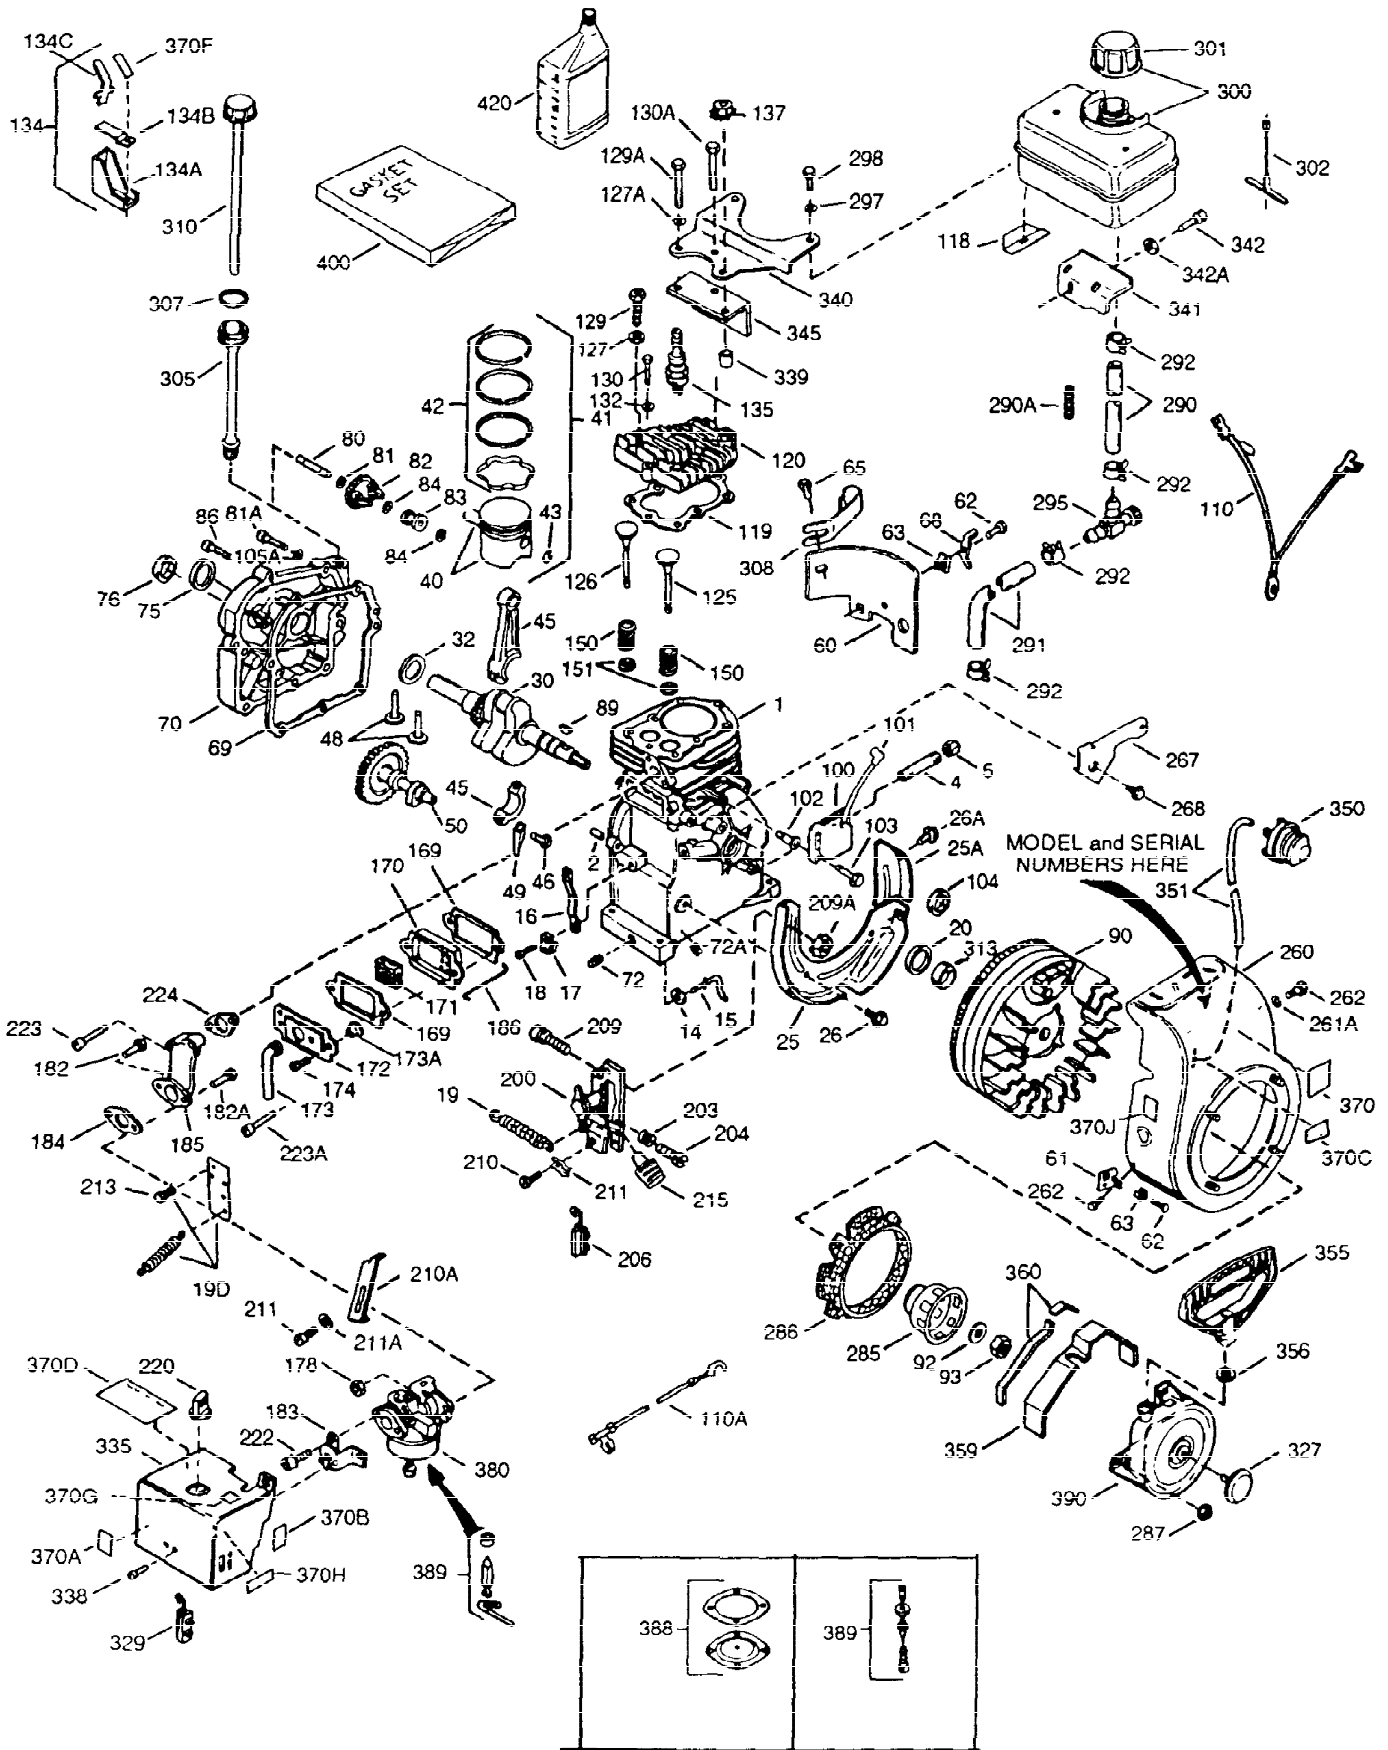

ILLUSTRATION SHOWS TYPICAL PARTS ONLY. ORDER BY PART NUMBER. PARTS NOT LISTED ARE SUPPLIED BY OEM

Ref #	Part Number	Qty	Description
1	35904	1	Cylinder (Incl. 2, 20 & 72)
2	26727	2	Dowel Pin
14	28277	1	Washer
15	31334	1	Governor Rod
16	31336	1	Governor Lever
17	31335	1	Governor Lever Clamp
18	650548	1	Screw, 8-32 x 5/16"
19	34593	1	Extension Spring
20	32600	1	Oil Seal
25A	35883	1	Baffle Extension
25	33342	1	Blower Housing Baffle
26A	650884	1	Screw, 8-32 x 1/2"
26	650561	2	Screw, 1/4-20 x 5/8"
30	34730	1	Crankshaft
40	34514	1	Piston, Pin & Ring Set (Std.)
40	34515	1	Piston, Pin & Ring Set (.010" OS)
40	34516	1	Piston, Pin & Ring Set (.020" OS)
41	32538B	1	Piston & Pin Ass'y. (Std.) (Incl. 43)
41	32548B	1	Piston & Pin Ass'y. (.010" OS) (Incl. 43)
41	32549B	1	Piston & Pin Ass'y. (.020" OS) (Incl. 43)
42	28986	1	Ring Set (Std.)
42	28987	1	Ring Set (.010" OS)
42	28988	1	Ring Set (.020" OS)
43	20381	2	Piston Pin Retaining Ring
45	30963B	1	Connecting Rod Ass'y. (Incl. 46 & 49)
46	32610A	2	Connecting Rod Bolt
48	27241	2	Valve Lifter
49	28594	1	Oil Dipper
50	33149A	1	Camshaft (BCR)
60	29745	1	Blower Housing Extension
65	650128	1	Screw, 10-24 x 1/2"
69	27677A	1	* Cylinder Cover Gasket
70	35863	1	Cylinder Cover (Incl. 75, 80, 311 & 3 12)
72	27642	1	Oil Drain Plug
75	26208	1	Oil Seal
80	30574	1	Governor Shaft
81	30590A	1	Washer
82	30591	1	Governor Gear Ass'y. (Incl. 81)
83	30588A	1	Governor Spool
84	29193	2	Retaining Ring
86	650488	7	Screw, 1/4-20 x 1-1/4"
89	610961	1	Flywheel Key
90	611080	1	Flywheel
92	650815	1	Belleville Washer
93	650816	1	Flywheel Nut
100	34443A	1	Solid State Ignition
102	650872	2	Solid State Mounting Stud
103	650814	2	Screw, Torx T-15, 10-24 x 1"
110	35182	1	Ground Wire
119	29953C	1	* Cylinder Head Gasket
120	30579A	1	Cylinder Head (Incl. 130)
125	29313C	1	Exhaust Valve (Std.) (Incl. 151)
125	29315C	1	Exhaust Valve (1/32" OS) (Incl. 151)
126	29314B	1	Intake Valve (Std.) (Incl. 151)
126	29315C	1	Intake Valve (1/32" OS) (Incl. 151)