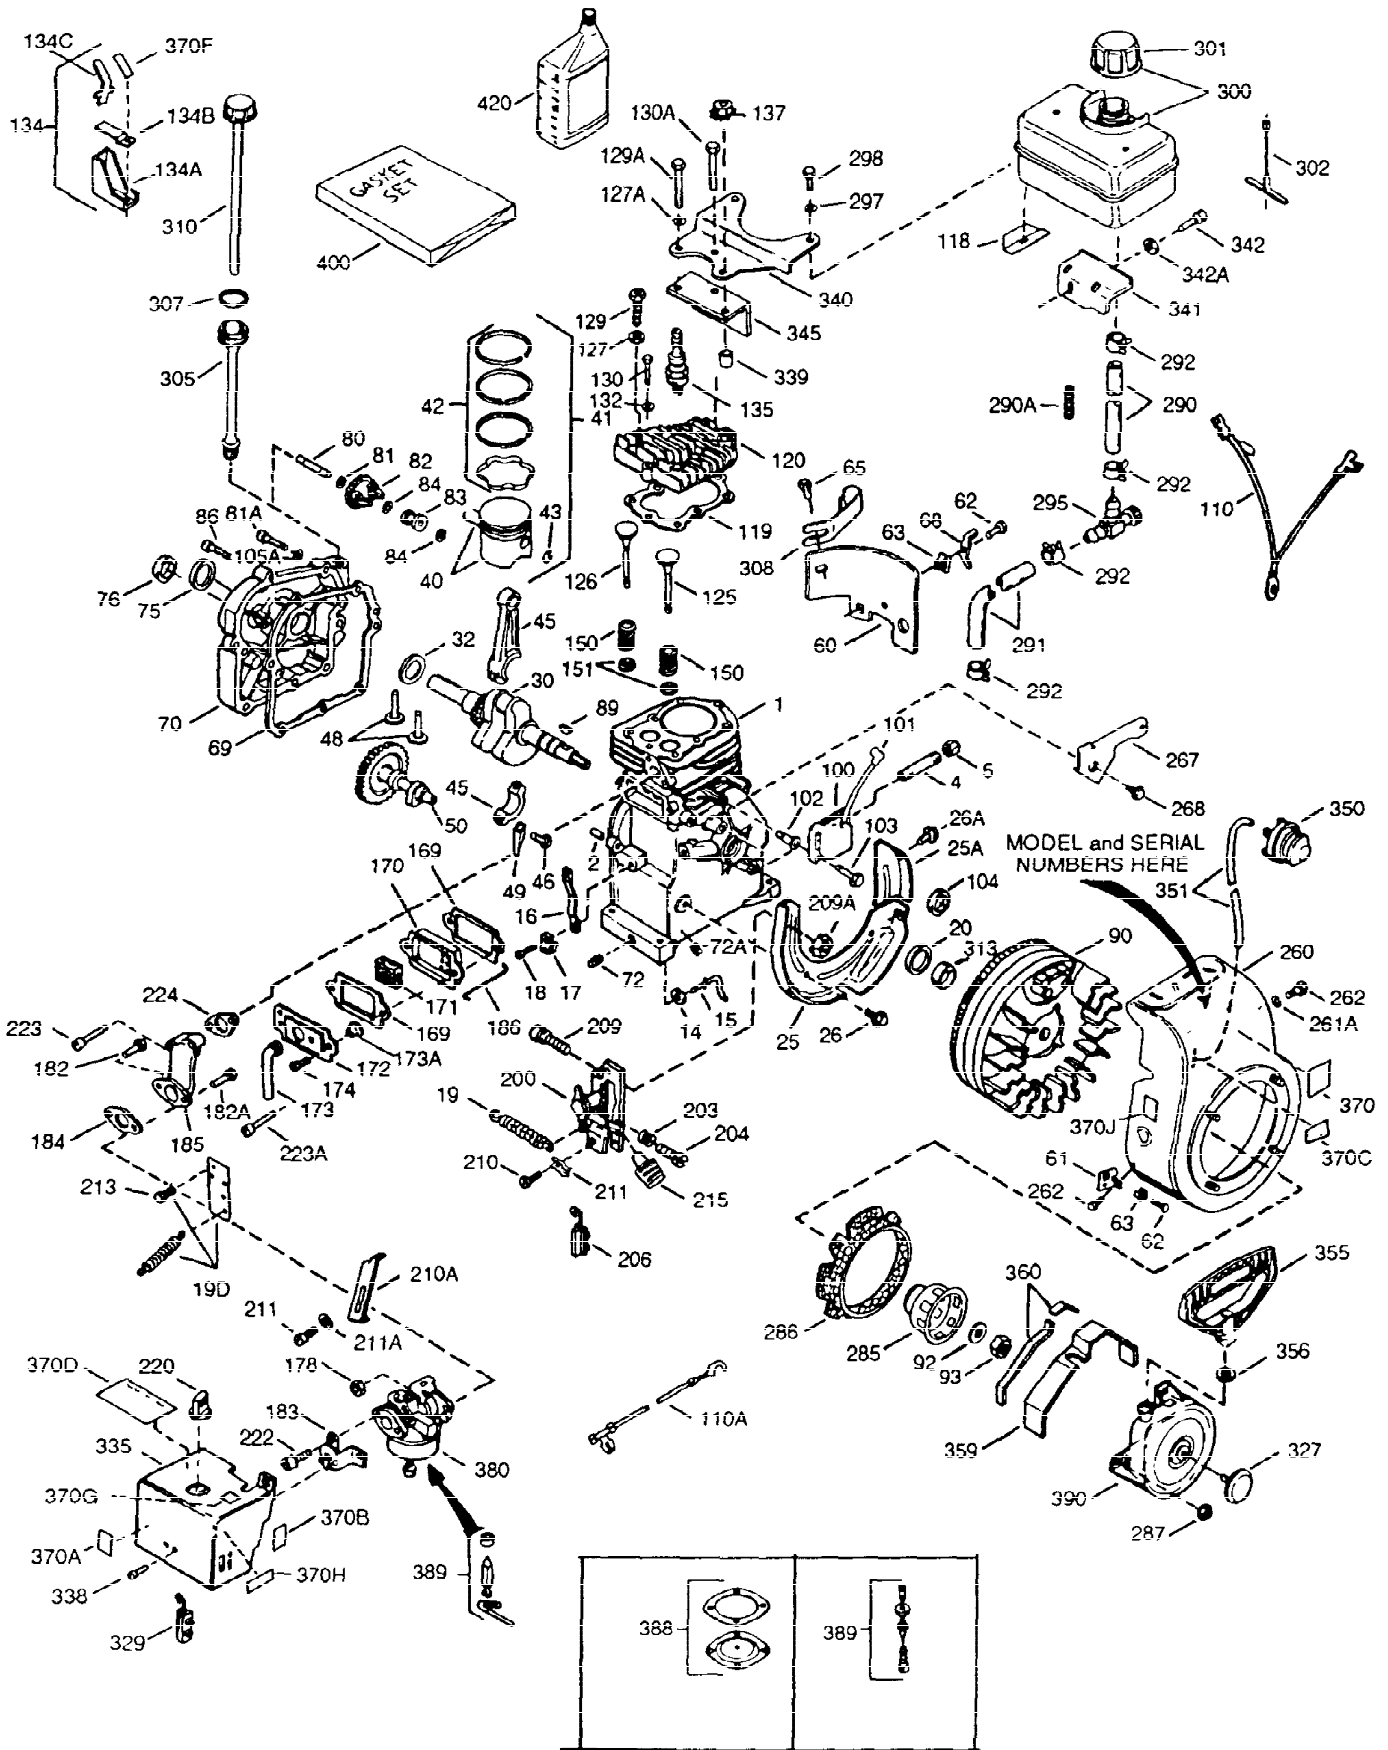

ILLUSTRATION SHOWS TYPICAL PARTS ONLY. ORDER BY PART NUMBER. PARTS NOT LISTED ARE SUPPLIED BY OEM

Ref #	Part Number	Qty	Description
1	34708A	1	Cylinder (Incl. 2, 20 & 72)
2	26727	2	Dowel Pin
14	28277	1	Washer
15	31334	1	Governor Rod
16	31336	1	Governor Lever
17	31335	1	Governor Lever Clamp
18	650548	1	Screw, 8-32 x 5/16"
19	34593	1	Extension Spring
20	32600	1	Oil Seal
25	33342	1	Blower Housing Baffle
25A	35883	1	Baffle Extension
26	650561	2	Screw, 1/4-20 x 5/8"
26A	650884	1	Screw, 8-32 x 1/2"
30	34730	1	Crankshaft
40	34514	1	Piston, Pin & Ring Set (Std.)
40	34515	1	Piston, Pin & Ring Set (.010" OS)
40	34516	1	Piston, Pin & Ring Set (.020" OS)
41	32538B	1	Piston & Pin Ass'y. (Std.) (Incl. 43)
41	32548B	1	Piston & Pin Ass'y. (.010" OS) (Incl. 43)
41	32549B	1	Piston & Pin Ass'y. (.020" OS) (Incl. 43)
42	28986	1	Ring Set (Std.)
42	28987	1	Ring Set (.010" OS)
42	28988	1	Ring Set (.020" OS)
43	20381	2	Piston Pin Retaining Ring
45	30963B	1	Connecting Rod Ass'y. (Incl. 46 & 49)
46	32610A	2	Connecting Rod Bolt
48	27241	2	Valve Lifter
49	28594	1	Oil Dipper
50	33149A	1	Camshaft (BCR)
60	29745	1	Blower Housing Extension
65	650128	1	Screw, 10-24 x 1/2"
69	27677A	1	* Cylinder Cover Gasket
70	35863	1	Cylinder Cover (Incl. 75, 80, 311 & 3 12)
72	27642	2	Oil Drain Plug
75	26208	1	Oil Seal
80	30574	1	Governor Shaft
81	30590A	1	Washer
82	30591	1	Governor Gear Ass'y. (Incl. 81)
83	30588A	1	Governor Spool
84	29193	2	Retaining Ring
86	650488	7	Screw, 1/4-20 x 1-1/4"
89	610961	1	Flywheel Key
90	611080	1	Flywheel
92	650815	1	Belleville Washer
93	650816	1	Flywheel Nut
100	34443A	1	Solid State Ignition
102	650872	2	Solid State Mounting Stud
103	650814	2	Screw, Torx T-15, 10-24 x 1"
110	35182	1	Ground Wire
119	29953C	1	* Cylinder Head Gasket
120	30579A	1	Cylinder Head (Incl. 130)
125	29313C	1	Exhaust Valve (Std.) (Incl. 151)
125	29315C	1	Exhaust Valve (1/32" OS) (Incl. 151)
126	29314B	1	Intake Valve (Std.) (Incl. 151)
126	29315C	1	Intake Valve (1/32" OS) (Incl. 151)