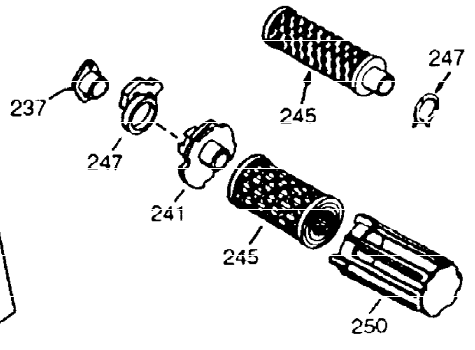

ILLUSTRATION SHOWS TYPICAL PARTS ONLY. ORDER BY PART NUMBER. PARTS NOT LISTED ARE SUPPLIED BY OEM.

Ref #	Part Number	Qty	Description
16	31336	1	Governor Lever
17	31335	1	Governor Lever Clamp
18	650548	1	Screw, 8-32 x 5/16"
103	650814	2	Screw, Torx T-15, 10-24 x 1"
131	6021A	1	Screw, 5/16-18 x 1-1/2"
184	31688A	1	* Carburetor To Intake Pipe Gasket
185	34597	1	Intake Pipe
200	33858A	1	Control Bracket (Incl.203,204,206,209 ,209A)
203	31342	1	Compression Spring
204	650549	1	Screw, 5-40 x 7/16"
206	610973	1	Terminal
223	650451	2	Screw, 1/4-20 x 1"
237	32971	1	Air Cleaner Adaptor
238	650709	2	Screw, 10-32 x 7/16"
239	27272A	1	Air Cleaner Gasket
241	35067	1	Air Cleaner Collar
245	35066	1	Air Cleaner Filter
247	35068	1	Air Cleaner Clamp
250	35065	1	Air Cleaner Cover
274	30081A	1	* Exhaust Gasket
275	30996	1	Muffler
277	650493	2	Screw, 1/4-20 x 1-3/4"
284	30997	1	Muffler Deflector
284A	650665	1	Screw, 1/4-15 x 3/4"
298	650665	2	Screw, 1/4-15 x 7/8"
311	27625	1	Oil Fill Plug (Incl. 312)
312	29673	1	* Oil Fill Plug Gasket
345	32664	1	Heat Baffle