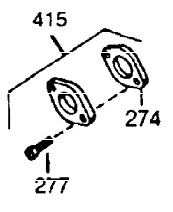

ILLUSTRATION SHOWS TYPICAL PARTS ONLY. ORDER BY PART NUMBER. PARTS NOT LISTED ARE SUPPLIED BY OEM.

Ref #	Part Number	Qty	Description
16	31336	1	Governor Lever
17	31335	1	Governor Lever Clamp
18	650548	1	Screw, 8-32 x 5/16"
103	650814	2	Screw, Torx T-15, 10-24 x 1"
131	6021A	1	Screw, 5/16-18 x 1-1/2"
184	31688A	1	* Carburetor To Intake Pipe Gasket
185	34597	1	Intake Pipe
200	33858A	1	Control Bracket (Incl.203,204,206,209 ,209A)
203	31342	1	Compression Spring
204	650549	1	Screw, 5-40 x 7/16"
206	610973	1	Terminal
223	650451	2	Screw, 1/4-20 x 1"
237	32971	1	Air Cleaner Adaptor
238	650709	2	Screw, 10-32 x 7/16"
239	27272A	1	Air Cleaner Gasket
241	35067	1	Air Cleaner Collar
245	35066	1	Air Cleaner Filter
247	35068	1	Air Cleaner Clamp
250	35065	1	Air Cleaner Cover
274	30081A	1	* Exhaust Gasket
275	30996	1	Muffler
277	650493	2	Screw, 1/4-20 x 1-3/4"
284	30997	1	Muffler Deflector
284A	650665	1	Screw, 1/4-15 x 3/4"
298	650665	2	Screw, 1/4-15 x 7/8"
311	27625	1	Oil Fill Plug (Incl. 312)
312	29673	1	* Oil Fill Plug Gasket
345	32664	1	Heat Baffle