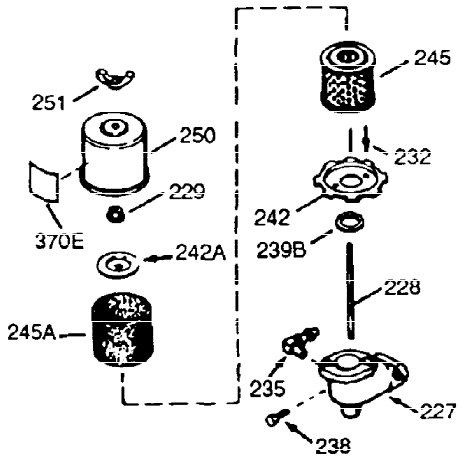

ILLUSTRATION SHOWS TYPICAL PARTS ONLY. ORDER BY PART NUMBER. PARTS NOT LISTED ARE SUPPLIED BY OEM.

Ref #	Part Number	Qty	Description
16	31336	1	Governor Lever
17	31335	1	Governor Lever Clamp
18	650548	1	Screw, 8-32 x 5/16"
103	650814	2	Screw, Torx T-15, 10-24 x 1"
131	6021A	1	Screw, 5/16-18 x 1-1/2"
184	31688A	1	* Carburetor To Intake Pipe Gasket
185	34597	1	Intake Pipe
200	33858A	1	Control Bracket (Incl.203,204,206,209 ,209A)
203	31342	1	Compression Spring
204	650549	1	Screw, 5-40 x 7/16"
206	610973	1	Terminal
223	650451	2	Screw, 1/4-20 x 1"
237	32971	1	Air Cleaner Adaptor
238	650709	2	Screw, 10-32 x 7/16"
239	27272A	1	Air Cleaner Gasket
241	35067	1	Air Cleaner Collar
245	35066	1	Air Cleaner Filter
247	35068	1	Air Cleaner Clamp
250	35065	1	Air Cleaner Cover
274	30081A	1	* Exhaust Gasket
275	30996	1	Muffler
277	650493	2	Screw, 1/4-20 x 1-3/4"
284	30997	1	Muffler Deflector
284A	650665	1	Screw, 1/4-15 x 3/4"
298	650665	2	Screw, 1/4-15 x 7/8"
311	27625	1	Oil Fill Plug (Incl. 312)
312	29673	1	* Oil Fill Plug Gasket
345	32664	1	Heat Baffle