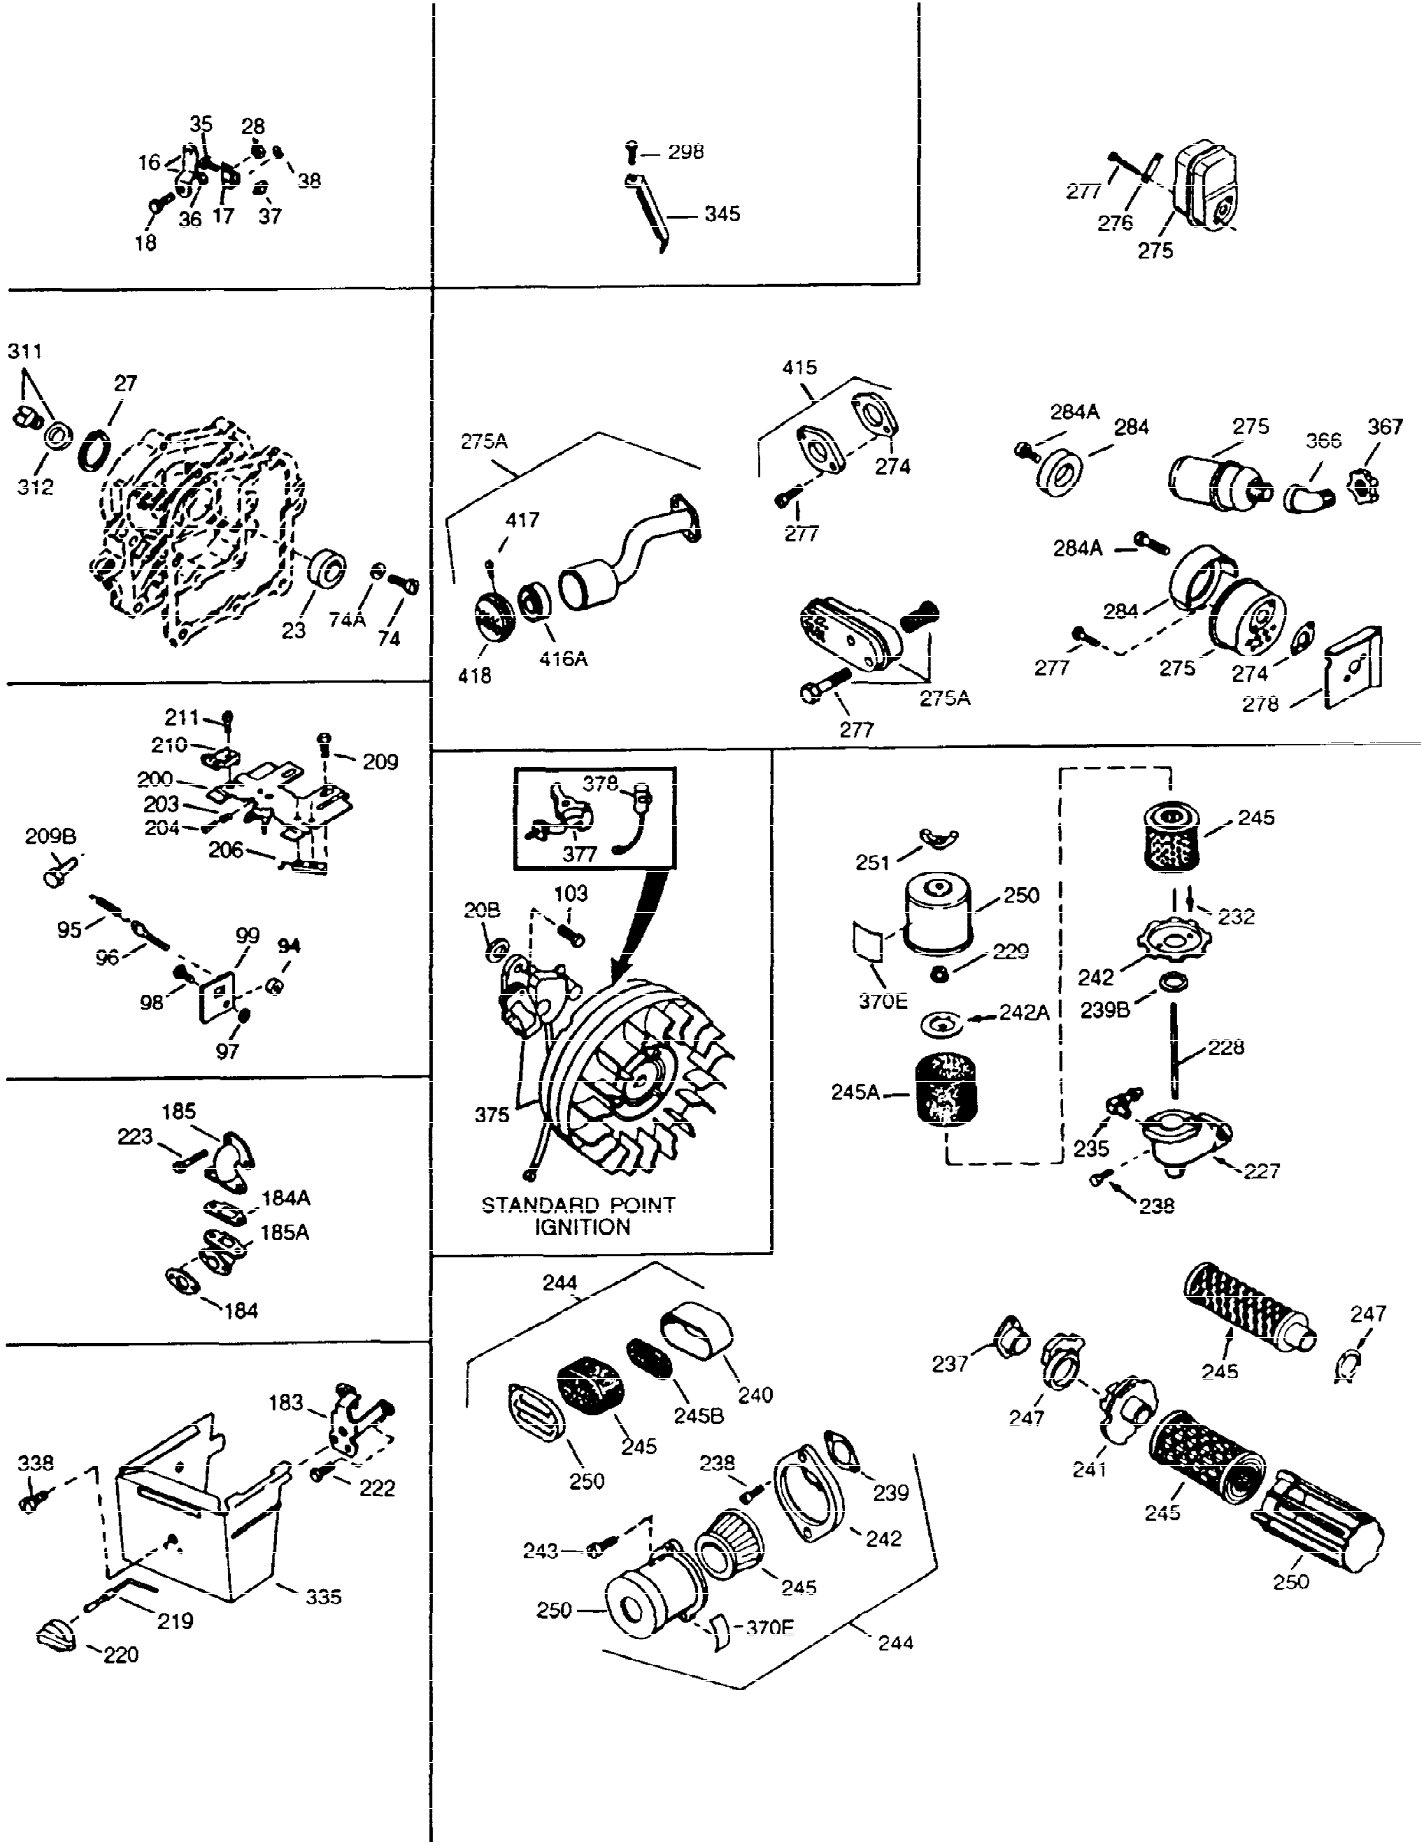

ILLUSTRATION SHOWS TYPICAL PARTS ONLY. ORDER BY PART NUMBER. PARTS NOT LISTED ARE SUPPLIED BY OEM.

Ref #	Part Number	Qty	Description
16	31336	1	Governor Lever
17	31335	1	Governor Lever Clamp
18	650548	1	Screw, 8-32 x 5/16"
103	650814	2	Screw, Torx T-15, 10-24 x 1
131	6021A	3	Screw, 5/16-18 x 1-1/2"
184	31688A	1	* Carburetor To Intake Pipe Gasket
185	34597	1	Intake Pipe
200	33879A	1	Control Bracket (Incl. 203 thru 211)
203	31342	1	Compression Spring
204	650549	1	Screw, 5-40 x 7/16"
206	610973	1	Terminal
210	27793	1	Conduit Clip
211	28942	1	Screw, 10-32 x 3/8"
223	650451	2	Screw, 1/4-20 x 1"
238	28820	2	Screw, 10-32 x 1/2"
239	27272A	1	* Air Cleaner Gasket
242	31914	1	Air Cleaner Base
243	650152	2	Screw, 8-32 x 3/8"
245	30727	1	Air Cleaner Filter
250	31715	1	Air Cleaner Cover
275	34610	1	Muffler (Incl. 277)
276	30083	1	Lock Plate
277	650795	2	Screw, 1/4-20 x 2-1/4"
298	650665	2	Screw, 1/4-15 x 7/8"
311	27625	1	Oil Fill Plug (Incl. 312)
312	29673	1	* Oil Fill Plug Gasket
345	32664	1	Heat Baffle