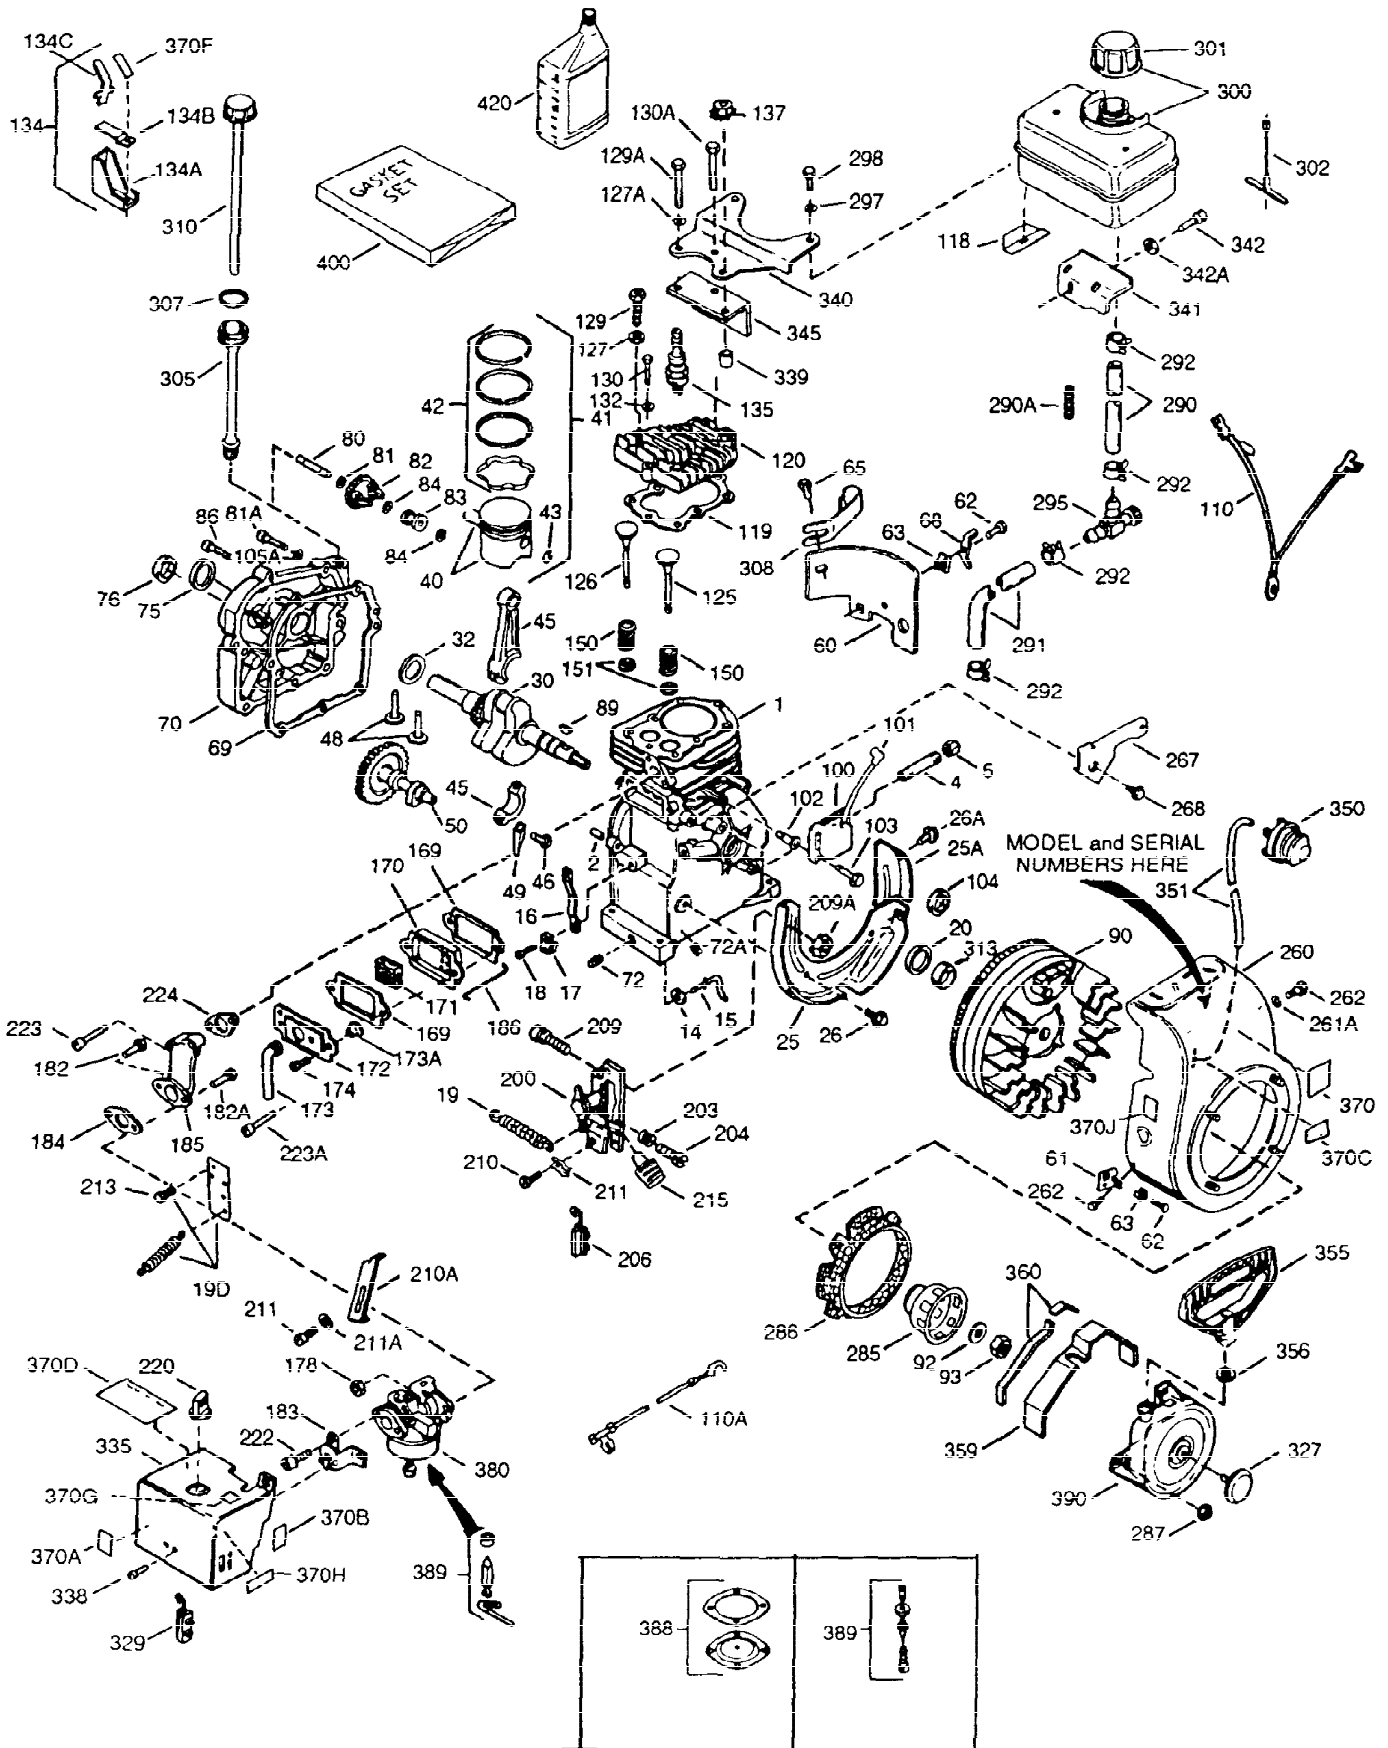

ILLUSTRATION SHOWS TYPICAL PARTS ONLY. ORDER BY PART NUMBER. PARTS NOT LISTED ARE SUPPLIED BY OEM

Ref #	Part Number	Qty	Description
1	34708A	1	Cylinder (Incl. 2, 20 & 72)
2	26727	2	Dowel Pin
14	28277	1	Washer
15	31334	1	Governor Rod
16	31336	1	Governor Lever
17	31335	1	Governor Lever Clamp
18	650548	1	Screw, 8-32 x 5/16"
19	34593	1	Extension Spring
20	32600	1	Oil Seal
25	33342	1	Blower Housing Baffle
25A	35883	1	Baffle Extension
26	650561	2	Screw, 1/4-20 x 5/8"
26A	650884	1	Screw, 8-32 x 1/2"
30	34709	1	Crankshaft
40	34514	1	Piston, Pin & Ring Set (Std.)
40	34515	1	Piston, Pin & Ring Set (.010" OS)
40	34516	1	Piston, Pin & Ring Set (.020" OS)
41	32538B	1	Piston & Pin Ass'y. (Std.) (Incl. 43)
41	32548B	1	Piston & Pin Ass'y. (.010" OS) (Incl. 43)
41	32549B	1	Piston & Pin Ass'y. (.020" OS) (Incl. 43)
42	28986	1	Ring Set (Std.)
42	28987	1	Ring Set (.010" OS)
42	28988	1	Ring Set (.020" OS)
43	20381	2	Piston Pin Retaining Ring
45	30963B	1	Connecting Rod Ass'y. (Incl. 46 & 49)
46	32610A	2	Connecting Rod Bolt
48	27241	2	Valve Lifter
49	28594	1	Oil Dipper
50	33149A	1	Camshaft (BCR)
60	29745	1	Blower Housing Extension
65	650128	1	Screw, 10-24 x 1/2"
69	27677A	1	* Cylinder Cover Gasket
70	35863	1	Cylinder Cover (Incl. 75, 80, 311 & 3 12)
72	27642	2	Oil Drain Plug
75	26208	1	Oil Seal
80	30574	1	Governor Shaft
81	30590A	1	Washer
82	30591	1	Governor Gear Ass'y. (Incl. 81)
83	30588A	1	Governor Spool
84	29193	2	Retaining Ring
86	650488	7	Screw, 1/4-20 x 1-1/4"
89	610961	1	Flywheel Key
90	611080	1	Flywheel
92	650815	1	Belleville Washer
93	650816	1	Flywheel Nut
100	34443A	1	Solid State Ignition
101	610118	1	Spark Plug Cover
102	650872	2	Solid State Mounting Stud
103	650814	2	Screw, Torx T-15, 10-24 x 1
110	35182	1	Ground Wire
119	29953C	1	* Cylinder Head Gasket
120	30579A	1	Cylinder Head (Incl. 130)
125	29313C	1	Exhaust Valve (Std.) (Incl. 151)
125	29315C	1	Exhaust Valve (1/32" OS) (Incl. 151)
126	29314B	1	Intake Valve (Std.) (Incl. 151)