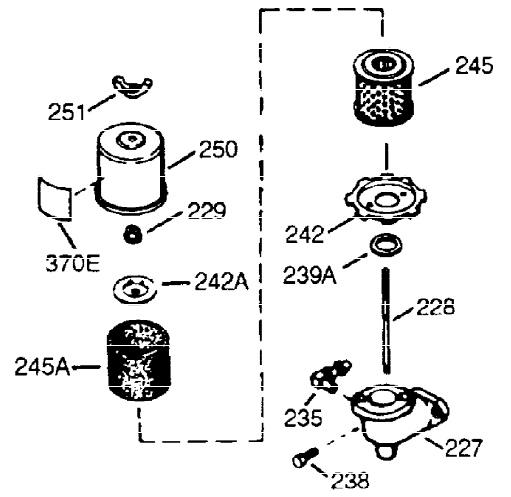

ILLUSTRATION SHOWS TYPICAL PARTS ONLY. ORDER BY PART NUMBER. PARTS NOT LISTED ARE SUPPLIED BY OEM.

VIEW 2 OF 2