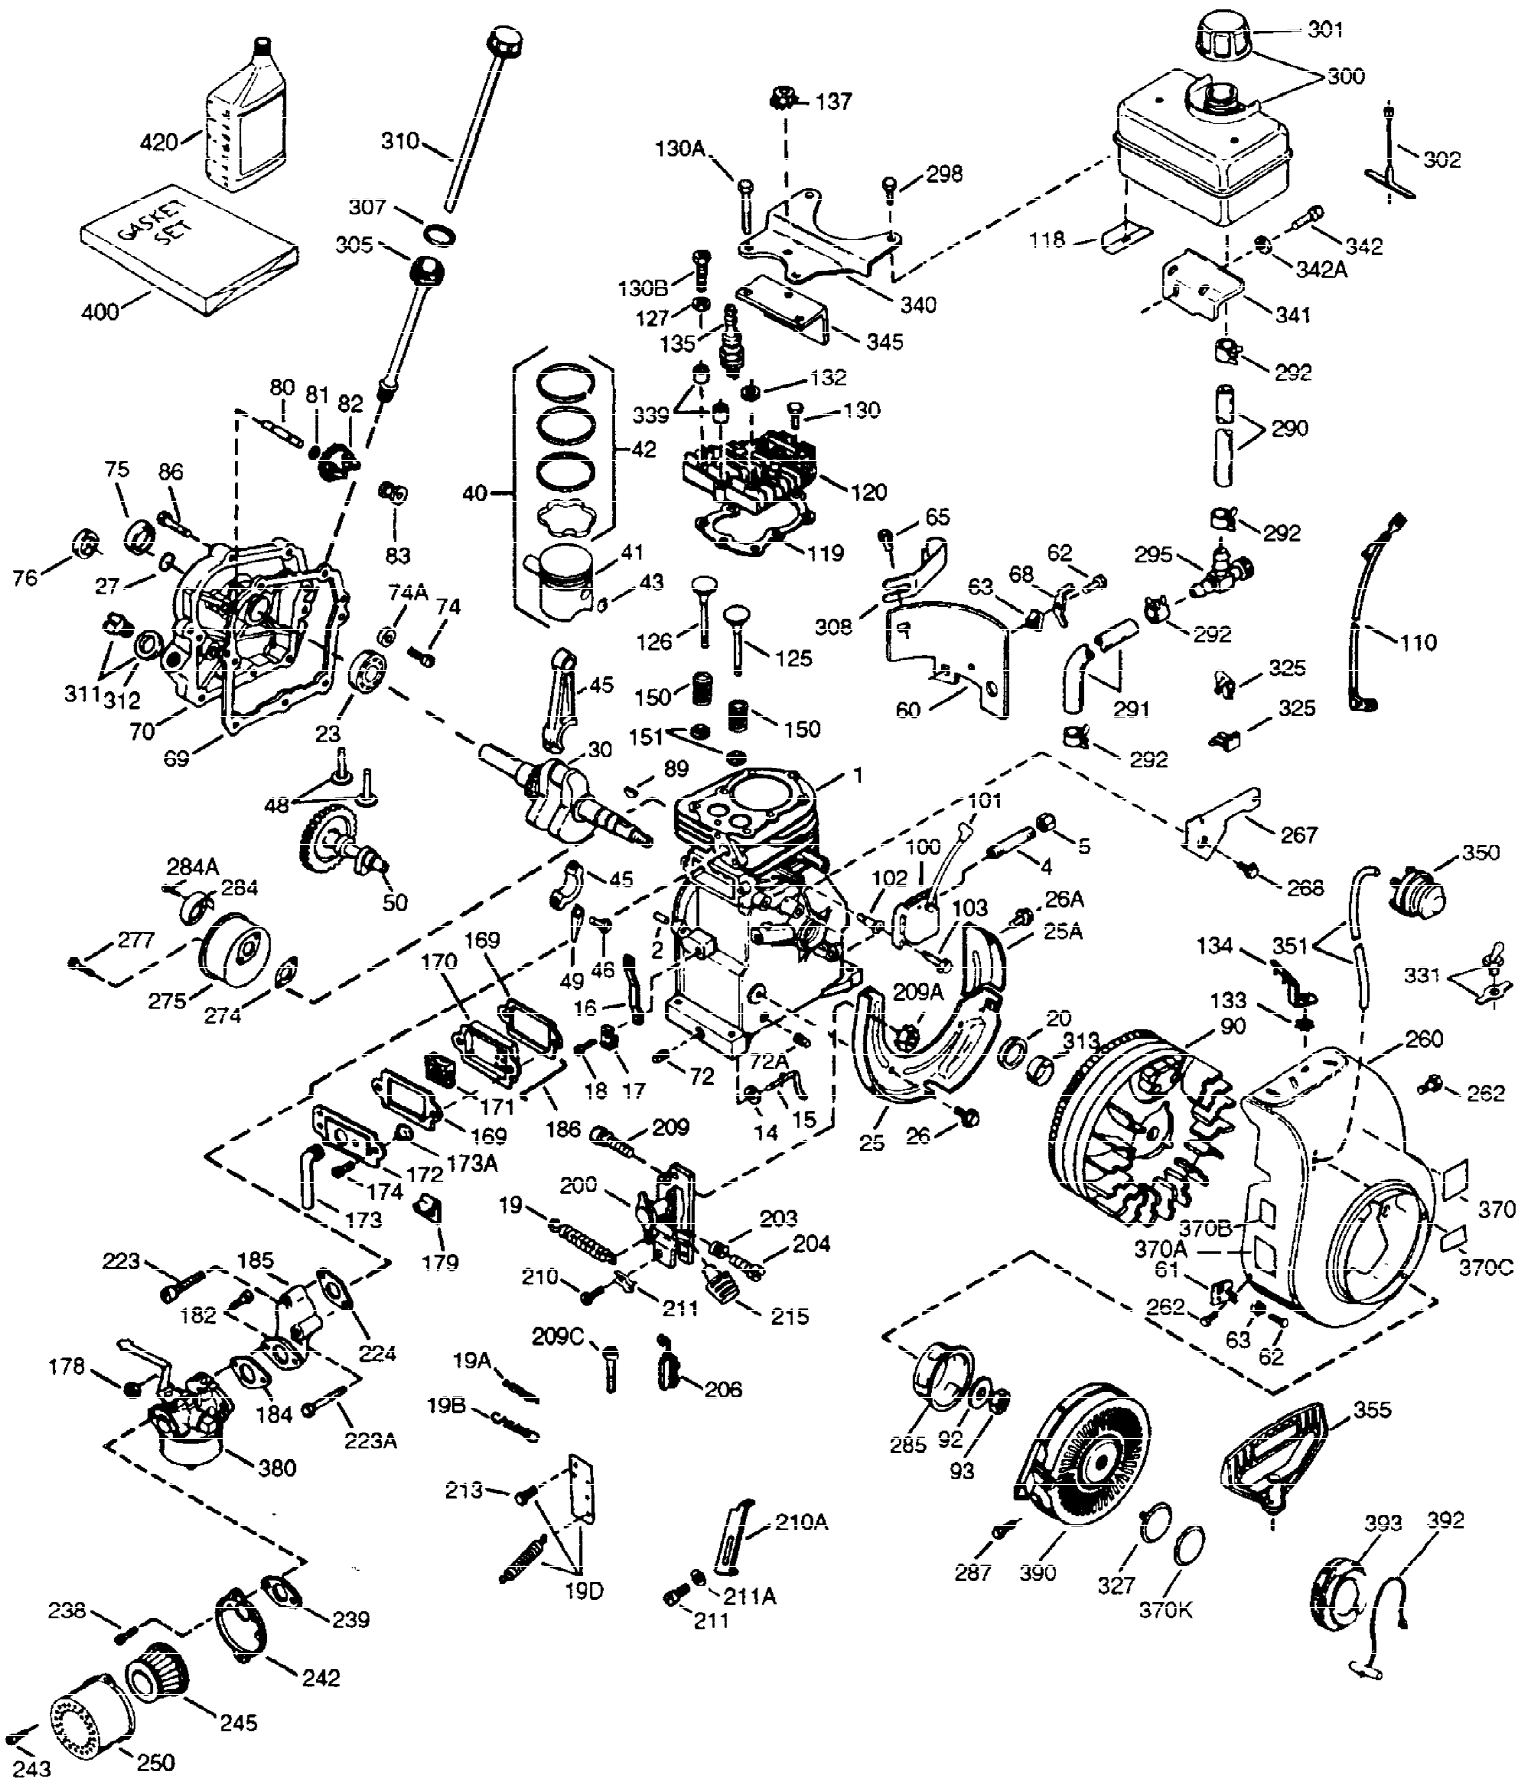

ILLUSTRATION SHOWS TYPICAL PARTS ONLY. ORDER BY PART NUMBER. PARTS NOT LISTED ARE SUPPLIED BY OEM.

VIEW 1 OF 2

Ref #	Part Number	Qty	Description
1	34708A	1	Cylinder (Incl. 2, 20 & 72)
2	26727	2	Dowel Pin
14	28277	1	Washer
15	31334	1	Governor Rod
16	31336	1	Governor Lever
17	31335	1	Governor Lever Clamp
18	650548	1	Screw, 8-32 x 5/16"
19	34593	1	Extension Spring
20	32600	1	Oil Seal
25A	35883	1	Baffle Extension
25	33342	1	Blower Housing Baffle
26A	650926	1	Screw, 8-32 x 21/64"
26	650561	2	Screw, 1/4-20 x 5/8"
30	34709	1	Crankshaft
40	34514	1	Piston, Pin & Ring Set (Std.)
40	34515	1	Piston, Pin & Ring Set (.010" OS)
40	34516	1	Piston, Pin & Ring Set (.020" OS)
41	32538B	1	Piston & Pin Ass'y. (Std.) (Incl. 43)
41	32548B	1	Piston & Pin Ass'y. (.010" OS) (Incl. 43)
41	32549B	1	Piston & Pin Ass'y. (.020" OS) (Incl. 43)
42	28986	1	Ring Set (Std.)
42	28987	1	Ring Set (.010" OS)
42	28988	1	Ring Set (.020" OS)
43	20381	2	Piston Pin Retaining Ring
45	30963B	1	Connecting Rod Ass'y. (Incl. 46 & 49)
46	32610A	2	Connecting Rod Bolt
48	27241	2	Valve Lifter
49	28594	1	Oil Dipper
50	33149A	1	Camshaft (BCR)
60	29745	1	Blower Housing Extension
65	650128	1	Screw, 10-24 x 1/2"
69	27677A	1	* Cylinder Cover Gasket
70	35863A	1	Cylinder Cover (Incl. 75 thru 83, 311 & 312)
72	27642	2	Oil Drain Plug
75	26208	1	Oil Seal
80	30574A	1	Governor Shaft
81	30590A	1	Washer
82	30591	1	Governor Gear Ass'y. (Incl. 81)
83	30588A	1	Governor Spool
86	650488	7	Screw, 1/4-20 x 1-1/4"
89	610961	1	Flywheel Key
90	611080	1	Flywheel
92	650815	1	Belleville Washer
93	650816	1	Flywheel Nut
100	34443A	1	Solid State Ignition
101	610118	1	Spark Plug Cover
102	650872	2	Solid State Mounting Stud
103	650814	2	Screw, Torx T-15, 10-24 x 1"
110	35182	1	Ground Wire
119	29953C	1	* Cylinder Head Gasket
120	30579A	1	Cylinder Head (Incl. 130)
125	29313C	1	Exhaust Valve (Std.) (Incl. 151)
125	29315C	1	Exhaust Valve (1/32" OS) (Incl. 151)
126	29314B	1	Intake Valve (Std.) (Incl. 151)
126	29315C	1	Intake Valve (1/32" OS) (Incl. 151)