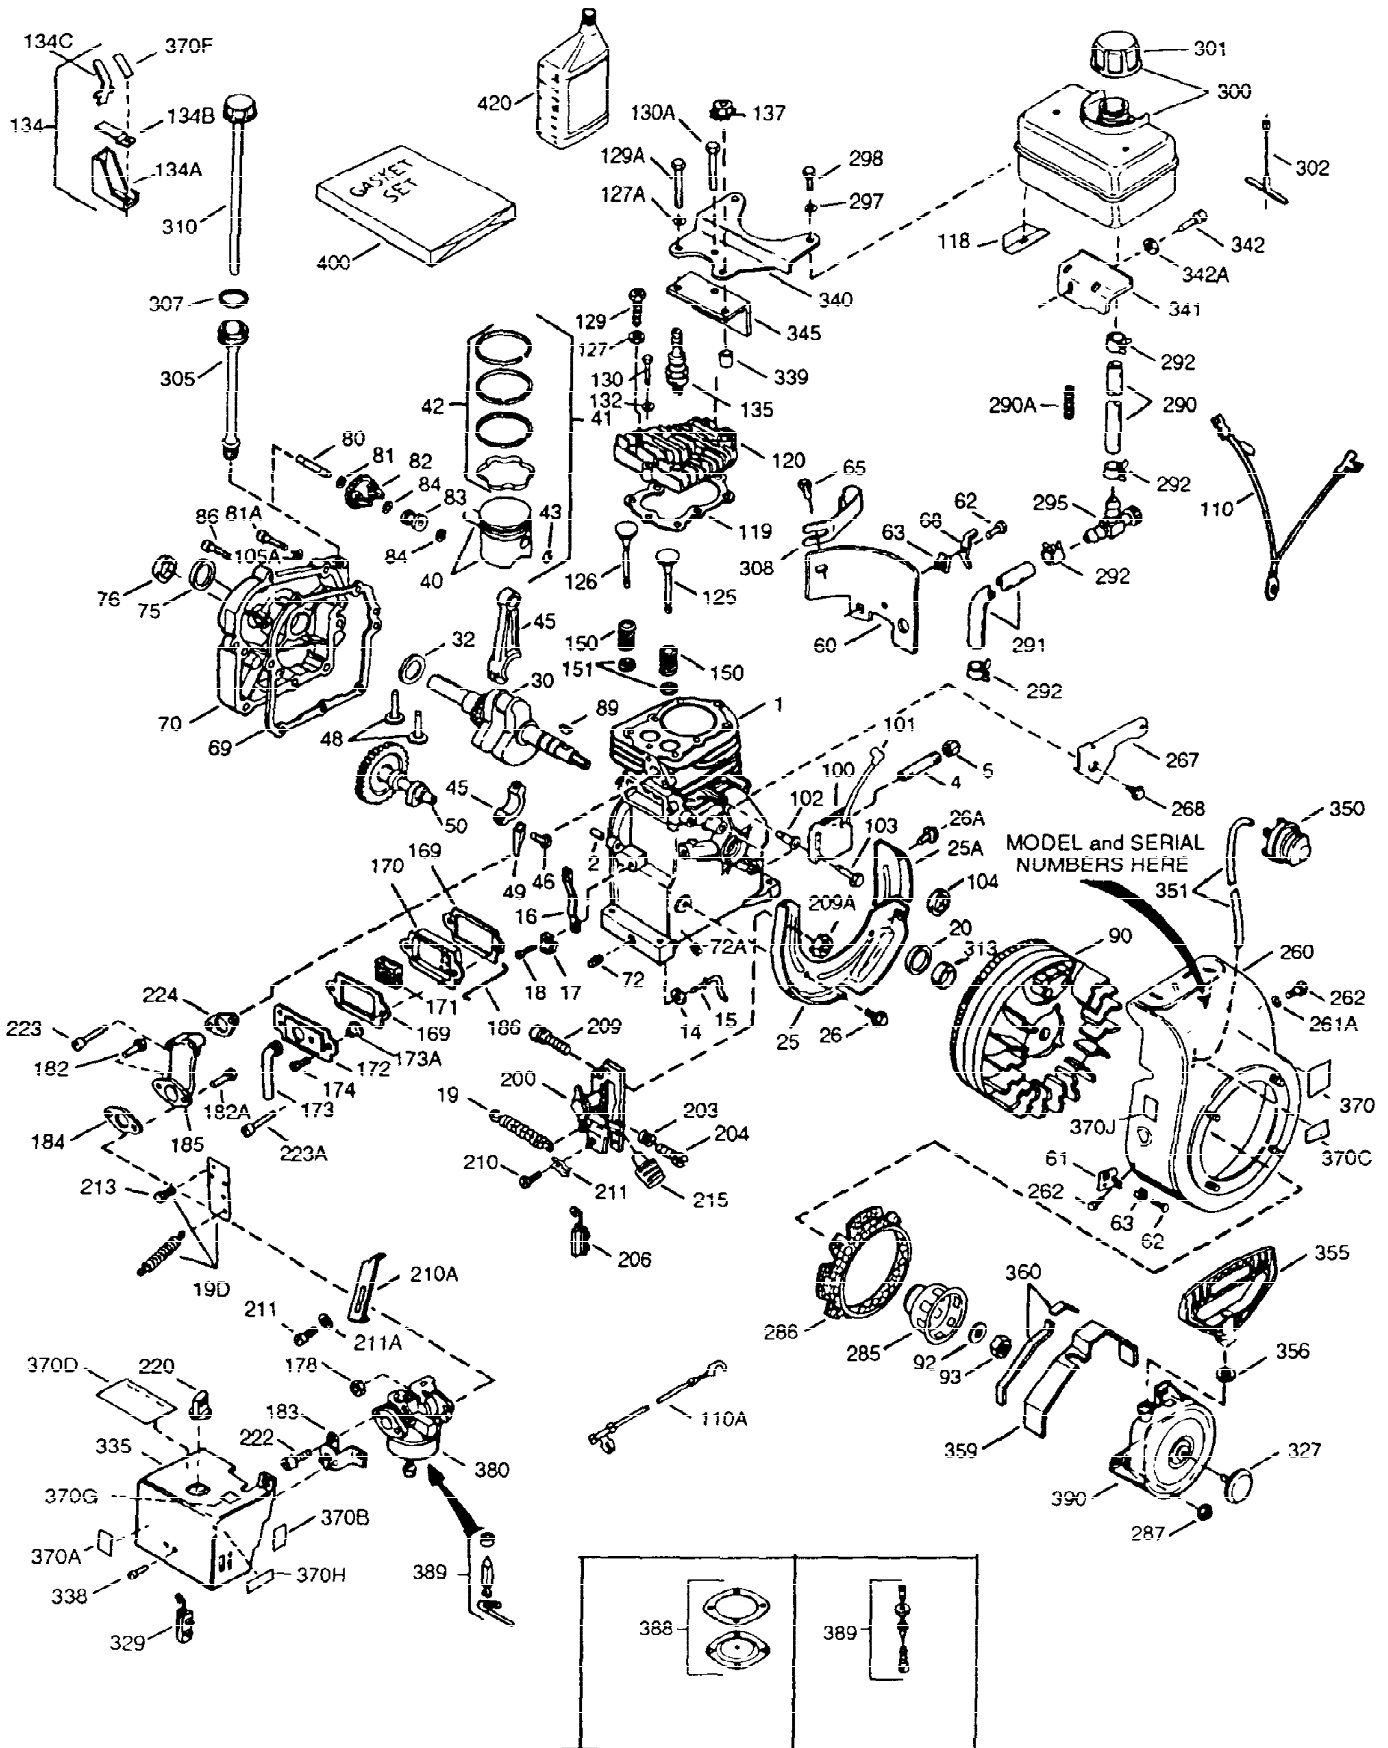

ILLUSTRATION SHOWS TYPICAL PARTS ONLY. ORDER BY PART NUMBER. PARTS NOT LISTED ARE SUPPLIED BY OEM

Ref #	Part Number	Qty	Description
1	34708A	1	Cylinder (Incl. 2, 20 & 72)
2	26727	2	Dowel Pin
14	28277	1	Washer
15	31334	1	Governor Rod
16	31336	1	Governor Lever
17	31335	1	Governor Lever Clamp
18	650548	1	Screw, 8-32 x 5/16"
19	34593	1	Extension Spring
20	32600	1	Oil Seal
25	33342	1	Blower Housing Baffle
25A	35883	1	Baffle Extension
26	650561	2	Screw, 1/4-20 x 5/8"
26A	650884	1	Screw, 8-32 x 1/2"
30	35902	1	Crankshaft
40	34514	1	Piston, Pin & Ring Set (Std.)
40	34515	1	Piston, Pin & Ring Set (.010" OS)
40	34516	1	Piston, Pin & Ring Set (.020" OS)
41	32538B	1	Piston & Pin Ass'y. (Std.) (Incl. 43)
41	32548B	1	Piston & Pin Ass'y. (.010" OS) (Incl. 43)
41	32549B	1	Piston & Pin Ass'y. (.020" OS) (Incl. 43)
42	28986	1	Ring Set (Std.)
42	28987	1	Ring Set (.010" OS)
42	28988	1	Ring Set (.020" OS)
43	20381	2	Piston Pin Retaining Ring
45	30963B	1	Connecting Rod Ass'y. (Incl. 46 & 49)
46	32610A	2	Connecting Rod Bolt
48	27241	2	Valve Lifter
49	28594	1	Oil Dipper
50	33149A	1	Camshaft (BCR)
60	29745	1	Blower Housing Extension
65	650128	1	Screw, 10-24 x 1/2"
69	27677A	1	* Cylinder Cover Gasket
70	35863	1	Cylinder Cover (Incl. 75, 80, 311 & 3 12)
72	27642	2	Oil Drain Plug
75	26208	1	Oil Seal
80	30574	1	Governor Shaft
81	30590A	1	Washer
82	30591	1	Governor Gear Ass'y. (Incl. 81)
83	30588A	1	Governor Spool
84	29193	2	Retaining Ring
86	650488	7	Screw, 1/4-20 x 1-1/4"
89	610961	1	Flywheel Key
90	611080	1	Flywheel
92	650815	1	Belleville Washer
93	650816	1	Flywheel Nut
100	34443A	1	Solid State Ignition
102	650872	2	Solid State Mounting Stud
103	650814	2	Screw, Torx T-15, 10-24 x 1"
110	35182	1	Ground Wire
119	29953C	1	* Cylinder Head Gasket
120	30579A	1	Cylinder Head (Incl. 130)
125	29313C	1	Exhaust Valve (Std.) (Incl. 151)
125	29315C	1	Exhaust Valve (1/32" OS) (Incl. 151)
126	29314B	1	Intake Valve (Std.) (Incl. 151)
126	29315C	1	Intake Valve (1/32" OS) (Incl. 151)