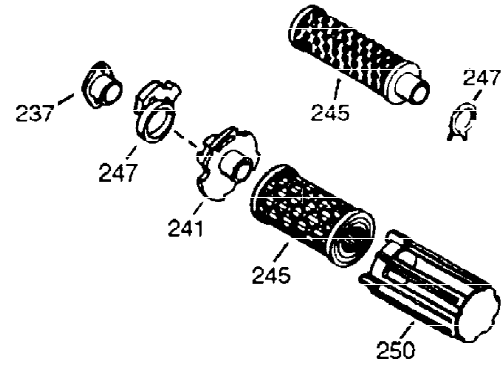

ILLUSTRATION SHOWS TYPICAL PARTS ONLY. ORDER BY PART NUMBER. PARTS NOT LISTED ARE SUPPLIED BY OEM.

VIEW 2 OF 2