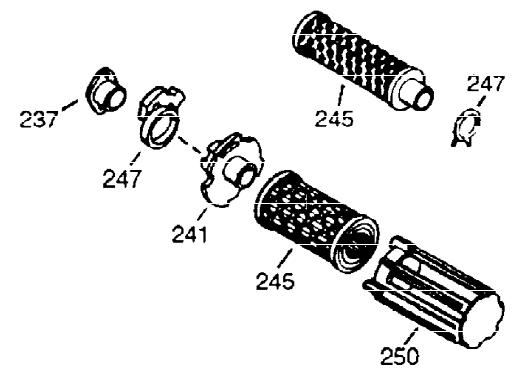

ILLUSTRATION SHOWS TYPICAL PARTS ONLY. ORDER BY PART NUMBER. PARTS NOT LISTED ARE SUPPLIED BY OEM.

VIEW 2 OF 2