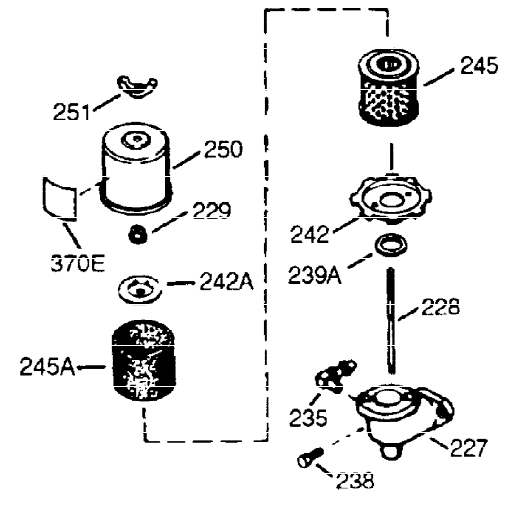

ILLUSTRATION SHOWS TYPICAL PARTS ONLY. ORDER BY PART NUMBER. PARTS NOT LISTED ARE SUPPLIED BY OEM.

VIEW 2 OF 2